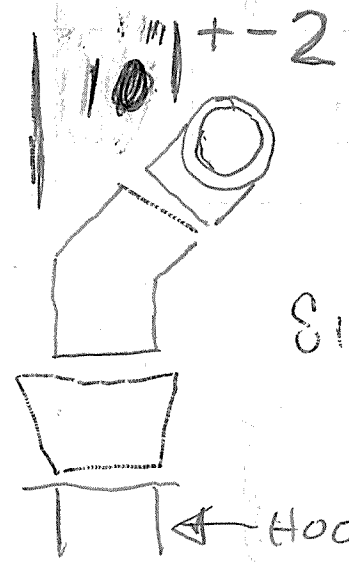

S.S. Hood Inclosure

8φ" Double WALL PIPE SIDE INSULATED

Hood 6x7 OUTLET