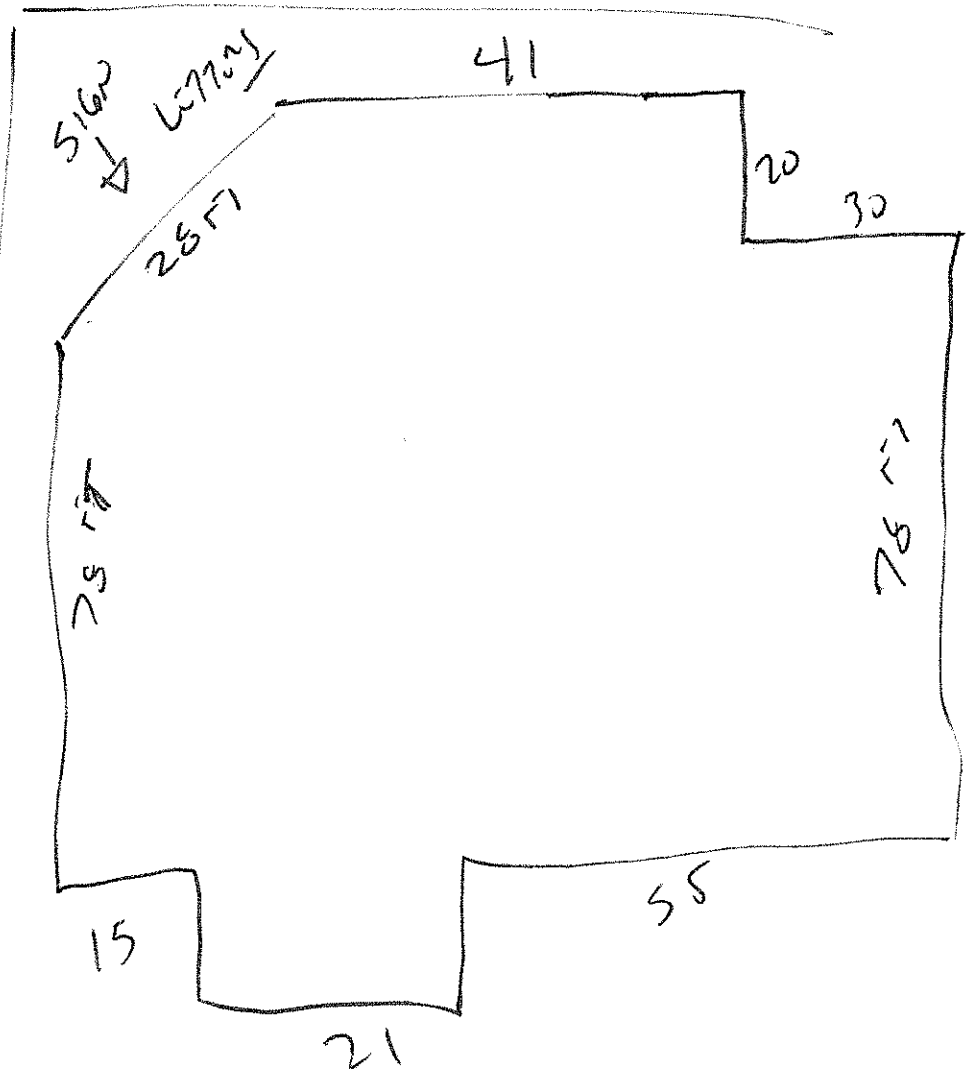

MIDDLE

PARK

SIGN ATTACHED WITH STONS/SCREWS