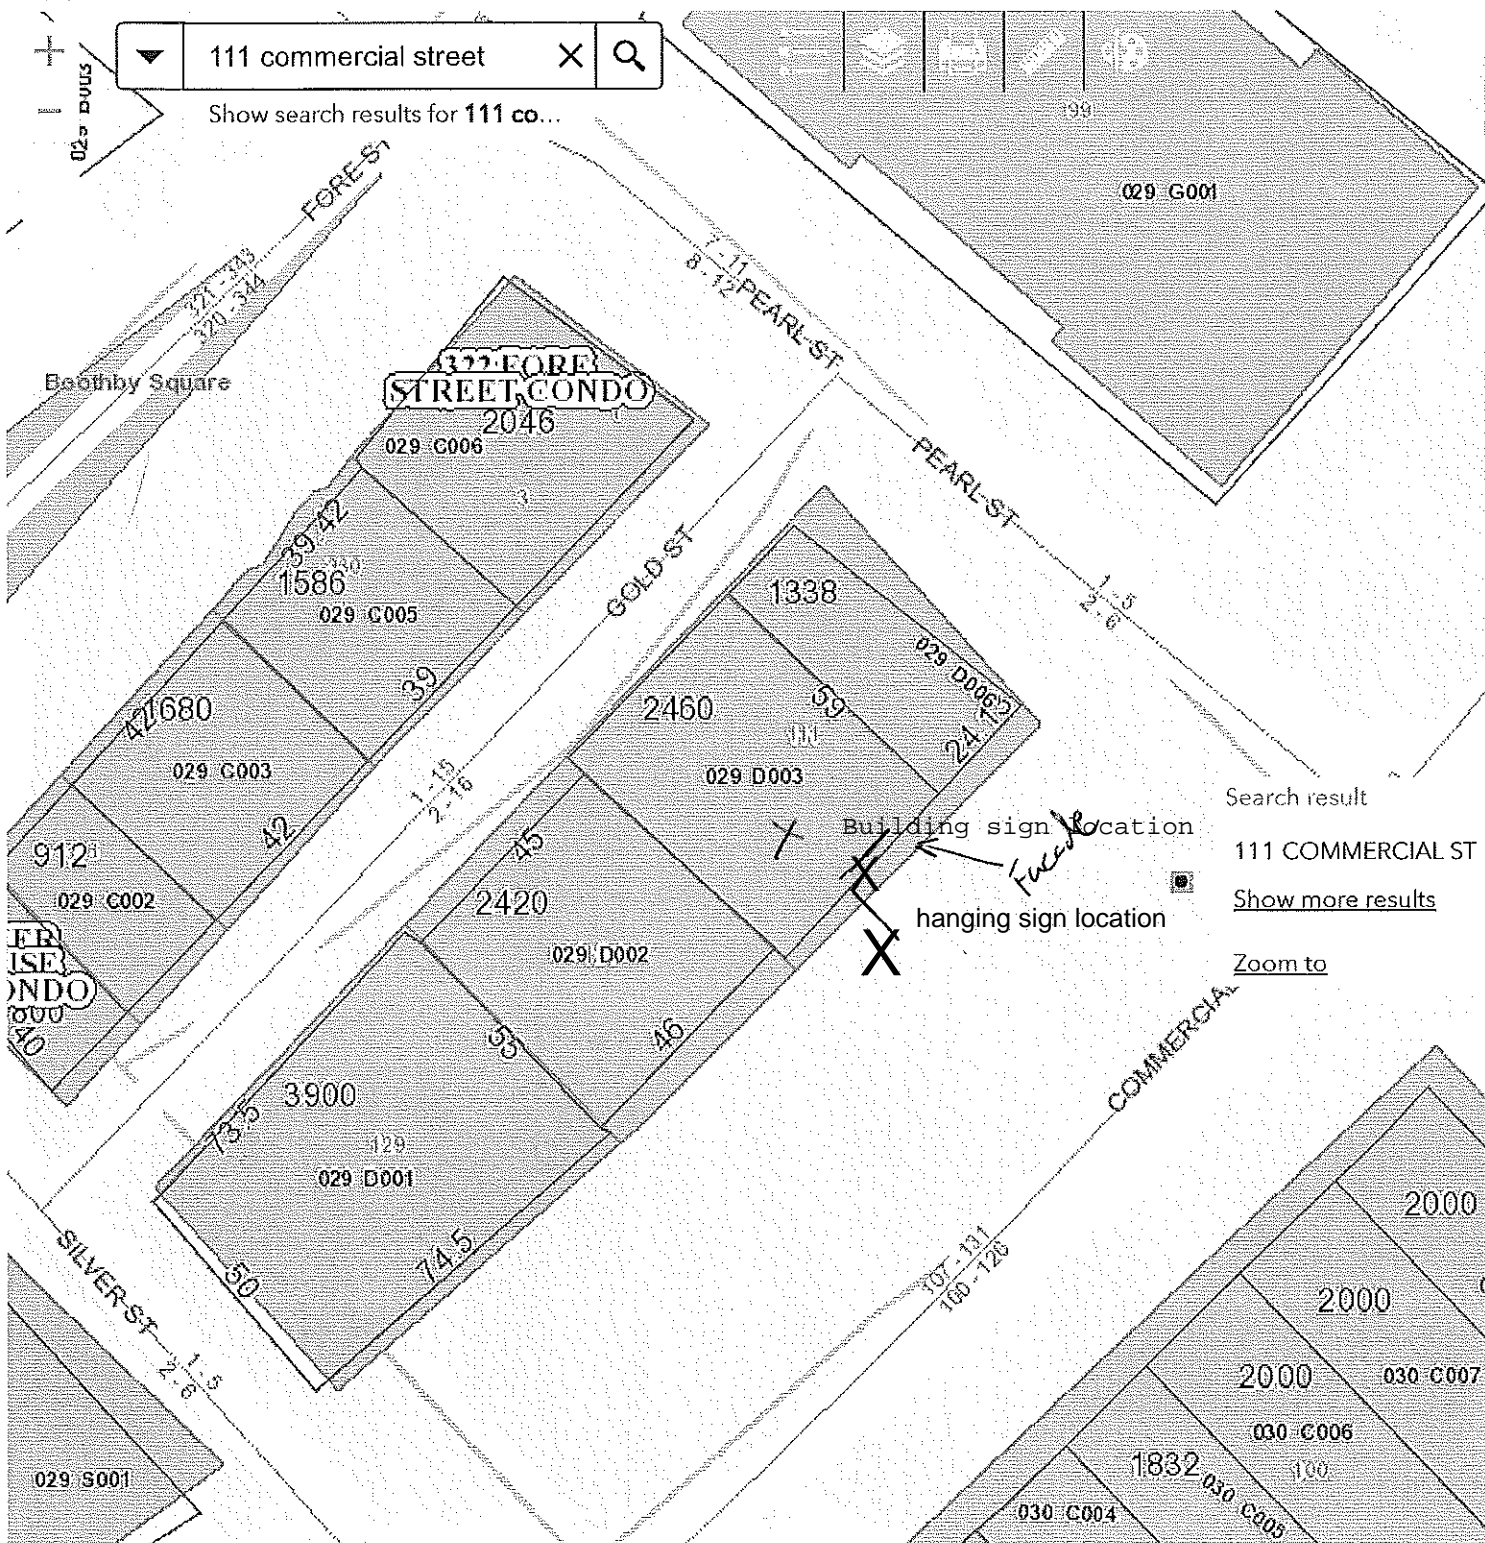

# City of Portland Maine GIS Viewer

with Web AppBuilder for ArcGIS

111 commercial street X Q

Show search results for 111 co...

Search result

111 COMMERCIAL ST

[Show more results](#)

[Zoom to](#)

2,930,544.638 300,231.047 Feet