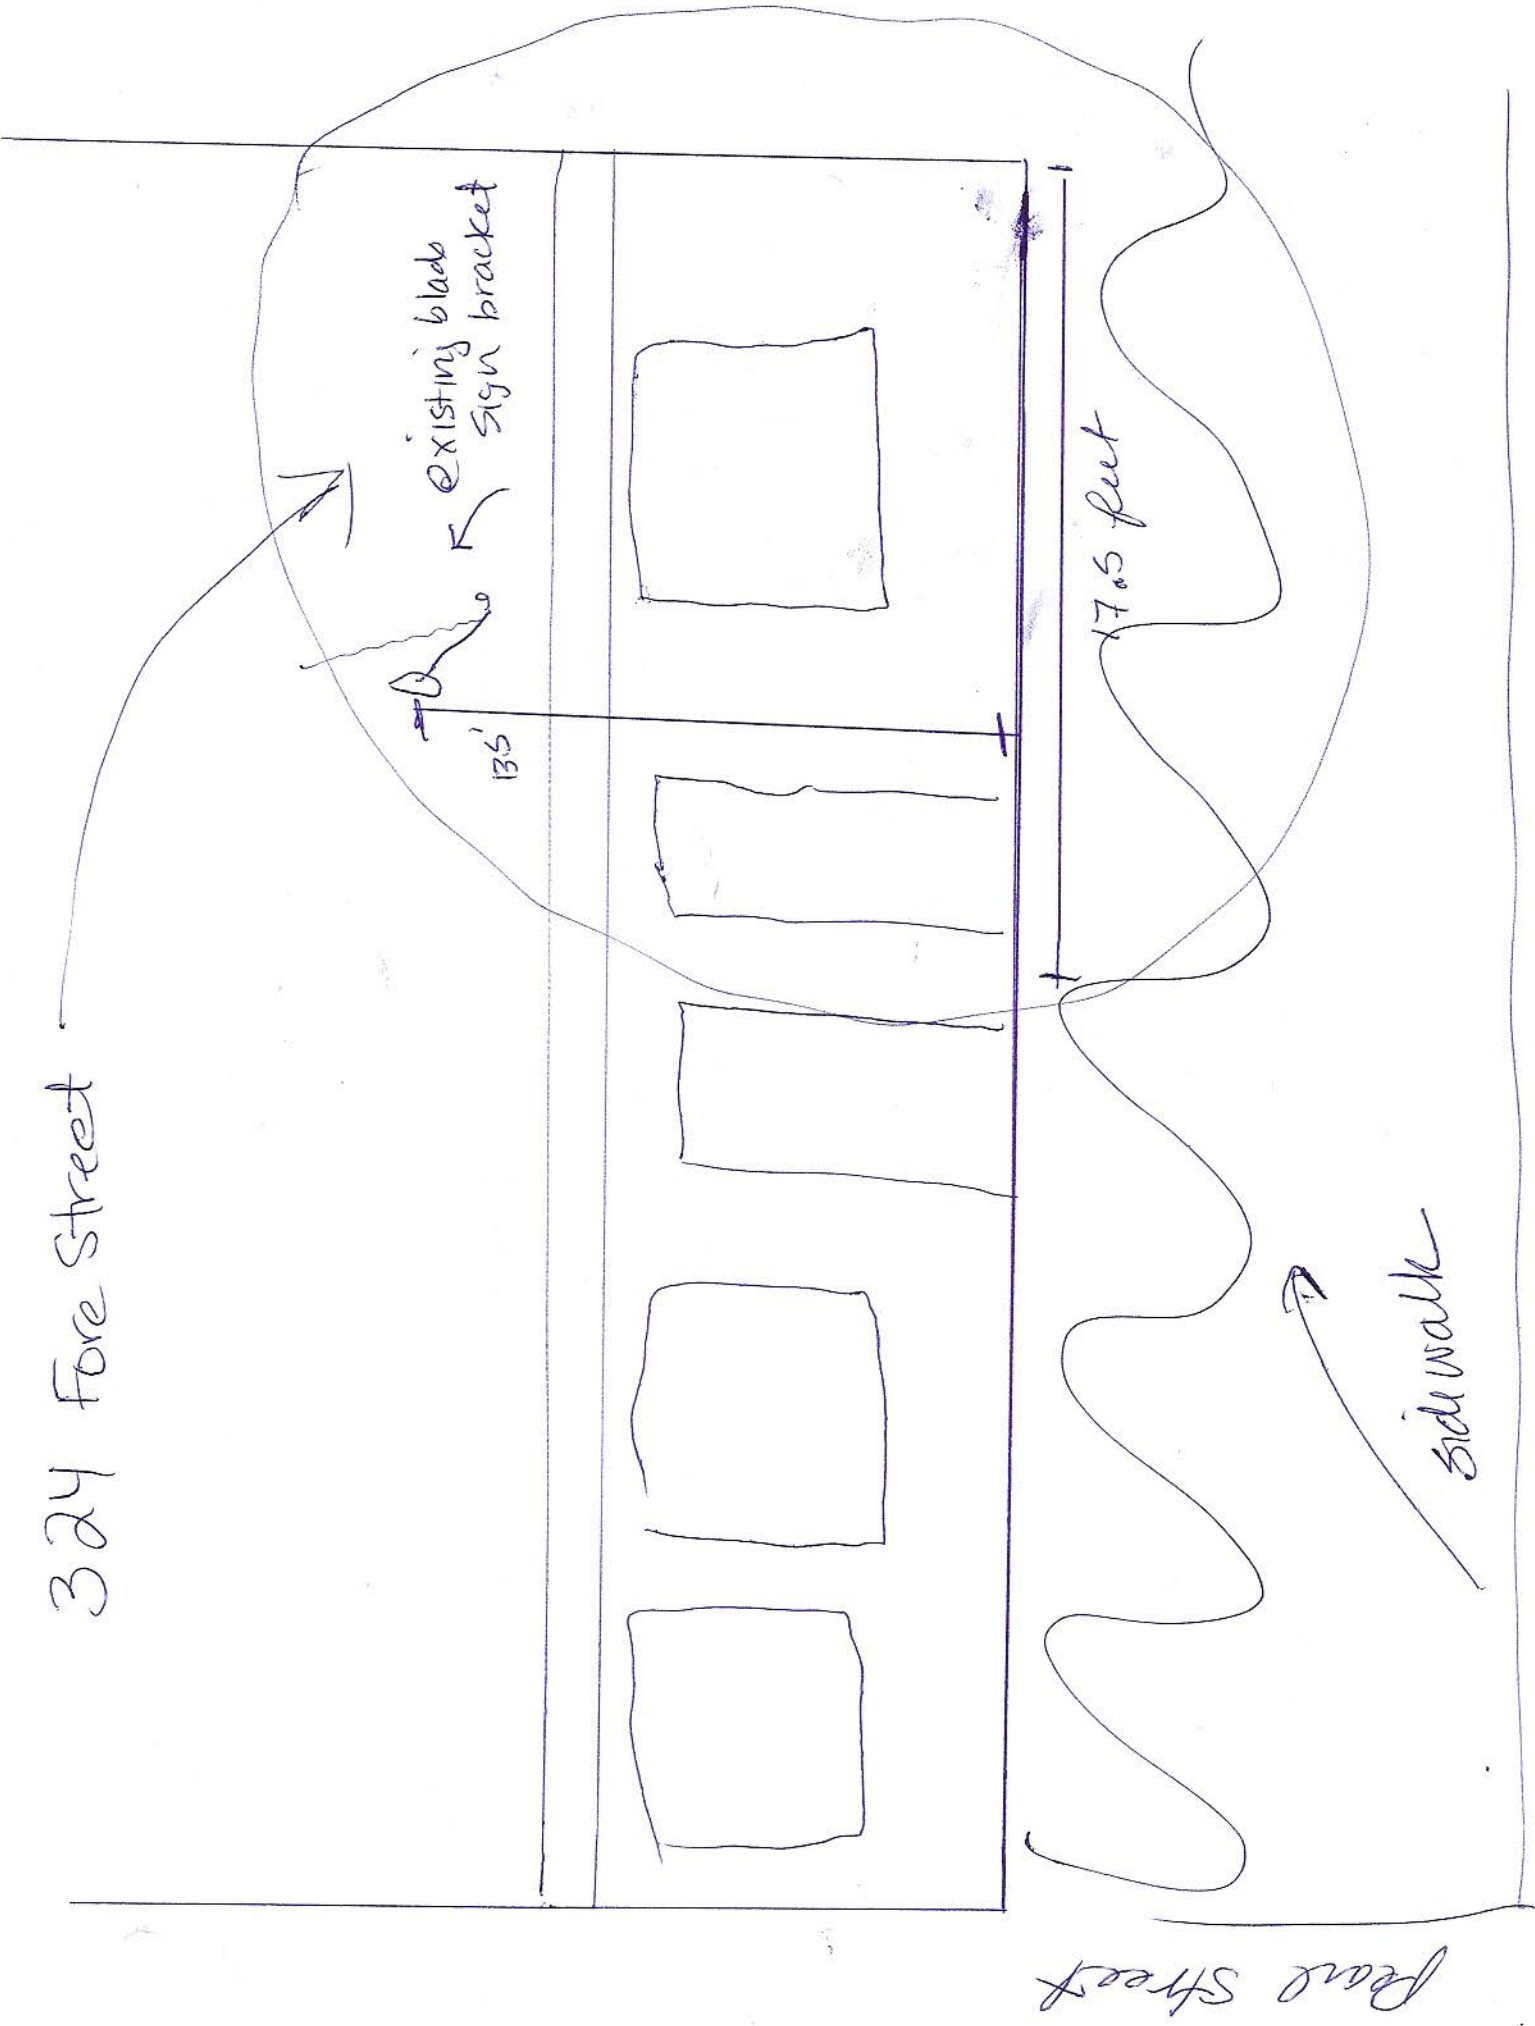

324 Fore Street

Existing blade
sign bracket

135'

17.5 feet

sidewalk

Pearse Street

Fore Street