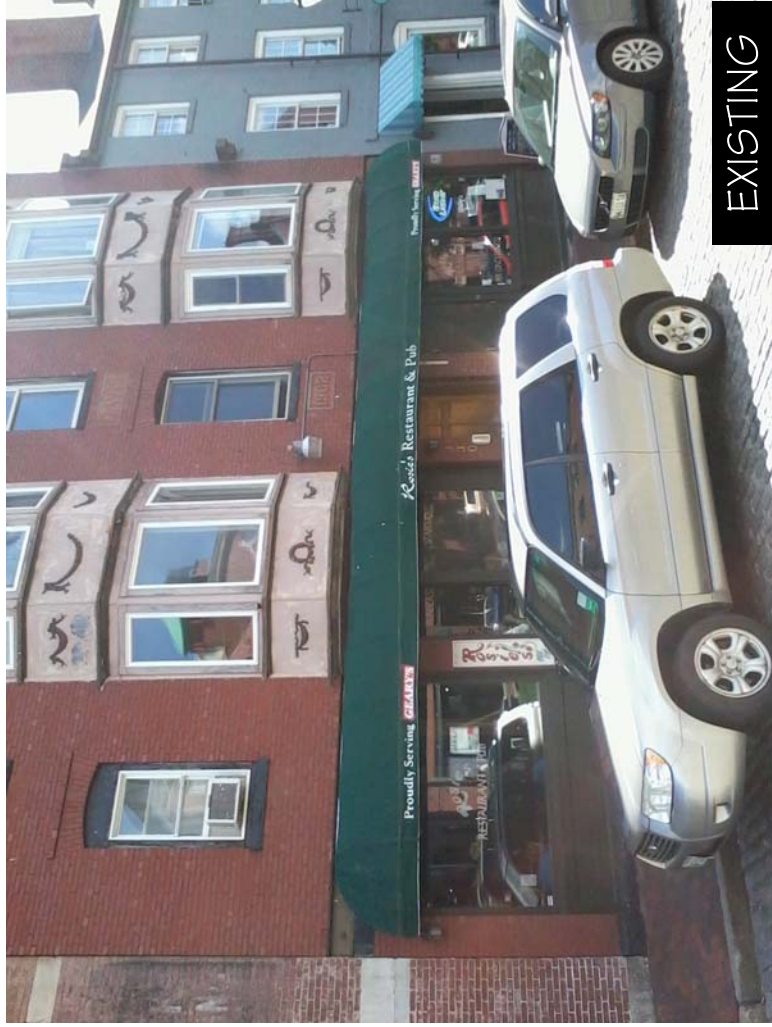

ROSIE'S - New Awning

Scale: 1" = 45"

Square Footage: 120

EXISTING

PROPOSED

BURR SIGNS
 40A Manson Libby Road
 Scarborough, ME 04074
 Phone: 207-596-6111
 Fax: 207-596-6435

CLIENT: _____
 ADDRESS: _____
 CONTACT: _____