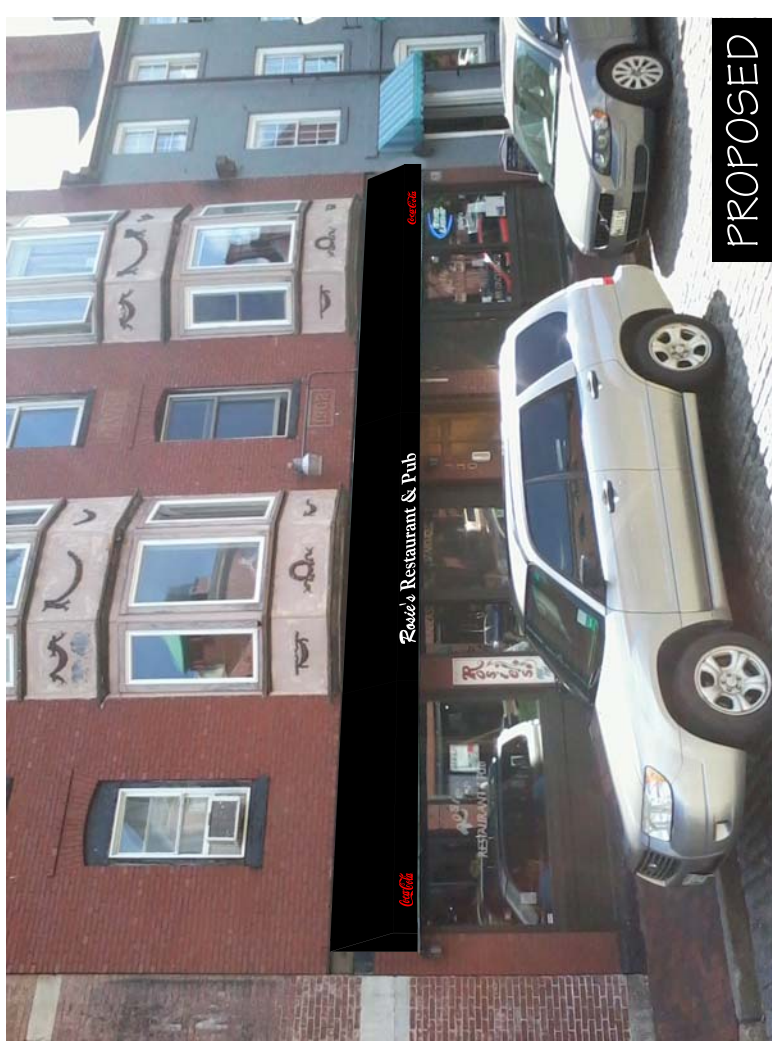

ROSIE'S - New Awning

Scale: 1" = 45"

Square Footage: 120

EXISTING

PROPOSED

BURR SIGNS
 40A Manson Libby Road
 Scarborough, ME 04074
 Phone: 207-596-6111
 Fax: 207-596-6435

CLIENT: _____
 ADDRESS: _____
 CONTACT: _____