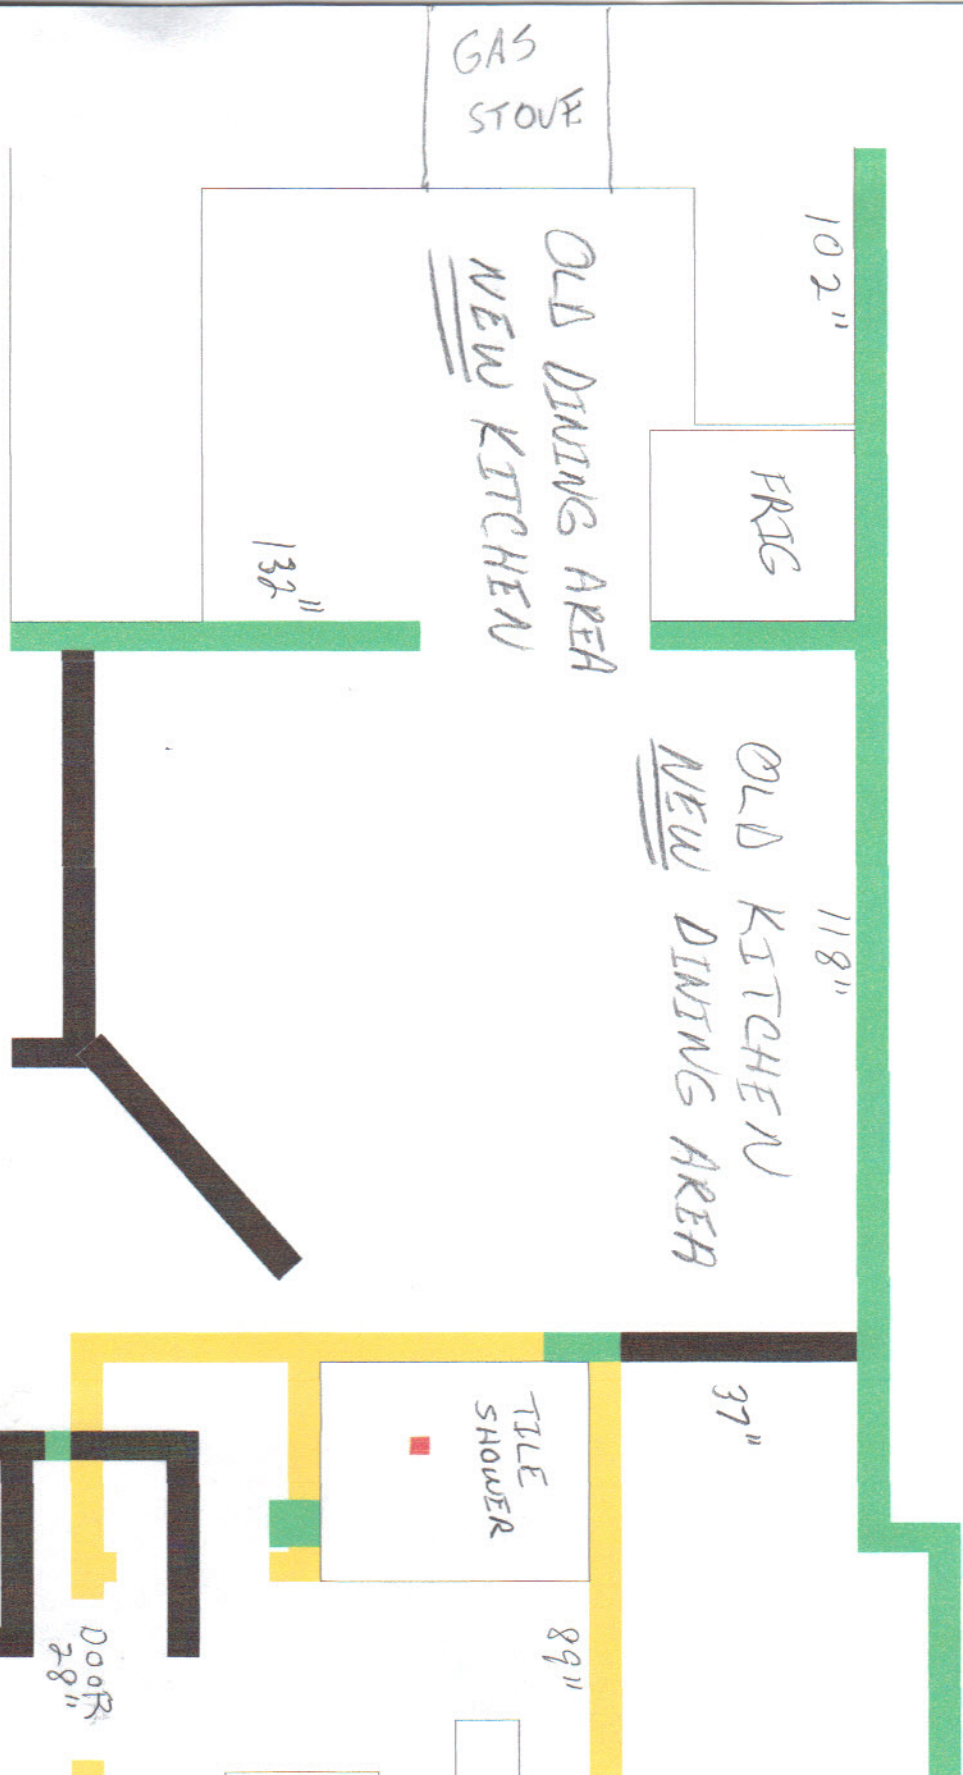

GREEN - EXISTING WALLS  
BLACK - DEMO WALLS  
YELLOW - NEW WALLS

LIVING AREA

\* NO LOAD BEARING WALLS

\*\* METAL STUDS / 5/8 INCH FIBRE REIN

BED ROOM