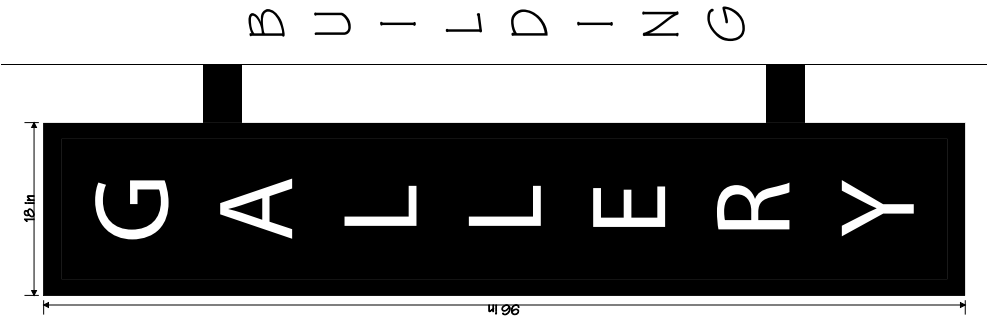

GREENHUT GALLERIES - 4" Thick Projecting Sign
Scale: 1" = 20" **Square Footage: 12**

40A Manson Libby Road
 Scarborough, ME 04074
 Phone: 207-596-6111
 Fax: 207-596-6435

CLIENT: _____

ADDRESS: _____

CONTACT: _____