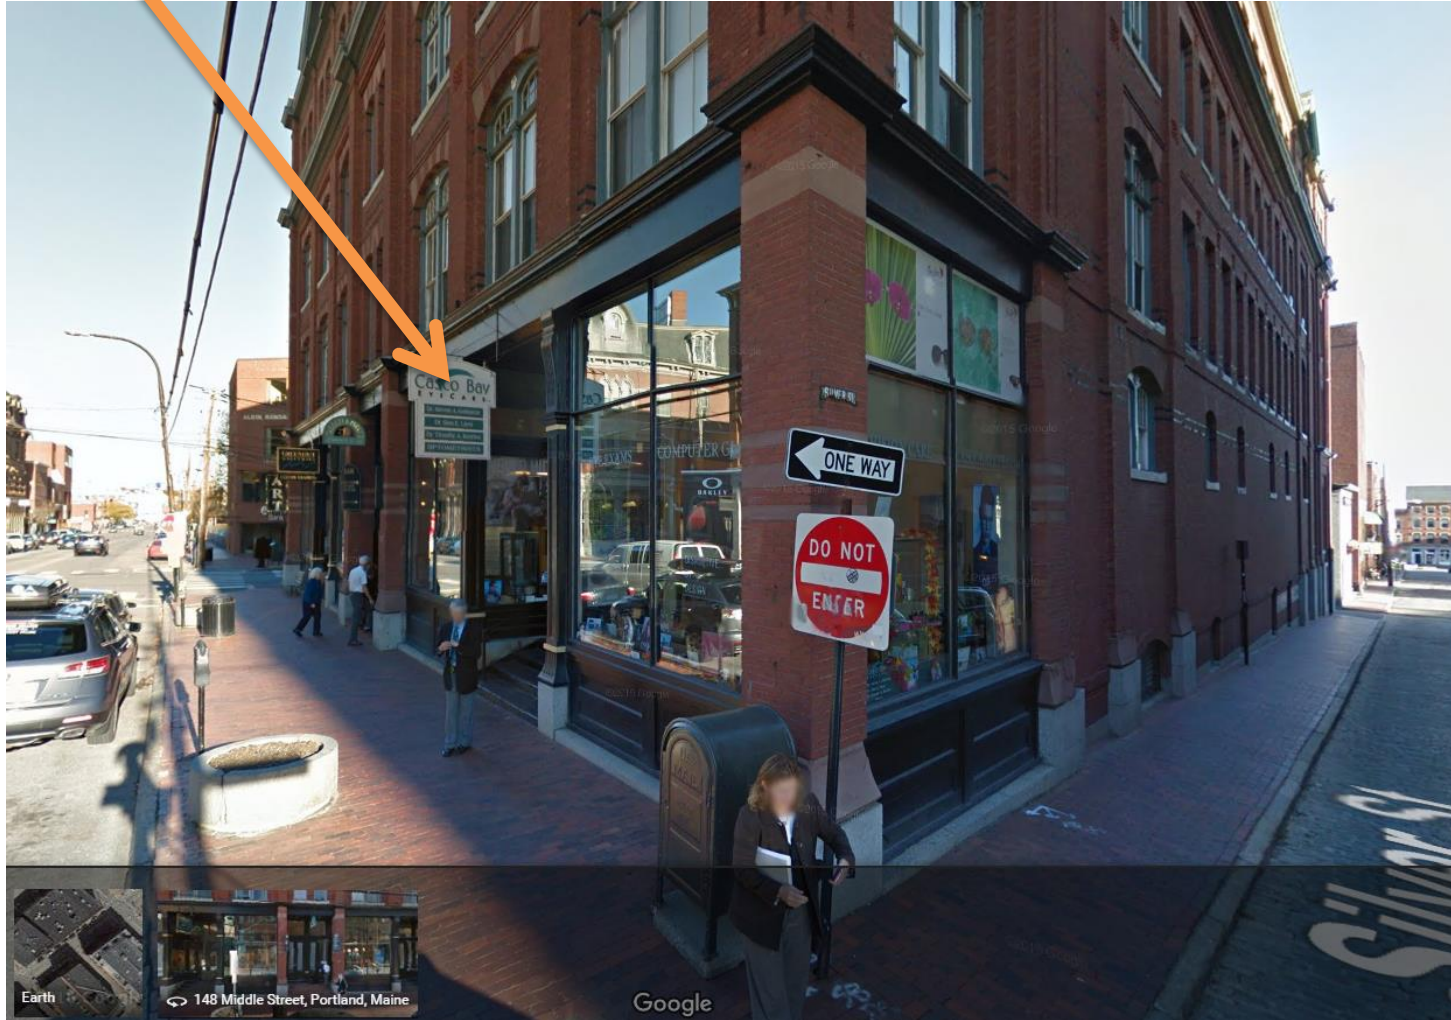

Athleta
Existing Sign – Corner Elev

Earth

148 Middle Street, Portland, Maine

Google

40A Manson Libby Road
 Scarborough, ME 04074
 Phone: 207-396-6111
 Fax: 207-396-6435

CLIENT	Athleta
ADDRESS	152 Middle Street Portland ME 04101