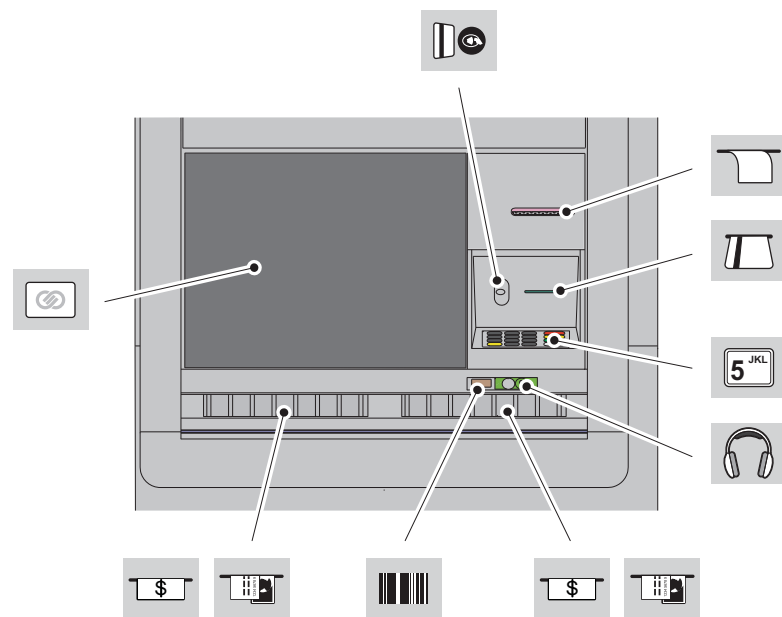

19" Touchscreen

Touchscreen Dimensions

Touchscreen Size	Touchscreen Height x Width	Touchscreen Angle
15 inch	234 mm x 310 mm 9.21 in. x 12.20 in.	30 degrees from vertical
19 inch	305 mm x 380 mm 12.01 in. x 14.96 in.	30 degrees from vertical

Heights and Depths

Facia Item	Height from base of ATM (4-High Dispenser Safe)	Height from base of ATM (5-High Dispenser Safe)	Depth from front of shelf
Touchscreen - Top 483 mm (19.0 in.)	1074 mm (42.28 in.)	1192 mm (46.93 in.)	221 mm (8.70 in.)
Receipt	1031 mm (40.59 in.)	1149 mm (45.24 in.)	185 mm (7.28 in.)
Touchscreen - Top 381 mm (15.0 in.)	1022 mm (40.24 in.)	1140 mm (44.88 in.)	191 mm (7.52 in.)
Card Reader	915 mm (36.02 in.)	1033 mm (40.67 in.)	165 mm (6.50 in.)
Contactless Card Reader (behind Facia)	915 mm (36.02 in.)	1033 mm (40.67 in.)	165 mm (6.50 in.)
PIN Pad - Number 5 Key	849 mm (33.43 in.)	967 mm (38.07 in.)	136.5 mm (5.37 in.)
Private Audio	780 mm (30.71 in.)	898 mm (35.35 in.)	59 mm (2.32 in.)
Barcode Reader - Activation Point	757 mm (29.80 in.)	875 mm (34.45 in.)	33 mm (1.30 in.)
Cash Exit/Entry	747 mm (29.41 in.)	865 mm (34.05 in.)	73 mm (2.87 in.)
Scalable Deposit Module	747 mm (29.41 in.)	865 mm (34.05 in.)	73 mm (2.87 in.)

Distance for Voice Guidance

Facia Item	No. 5 Key		Audio Jack		
	Distance to Facia Item	Distance to Facia Item	Distance to Facia Item	Distance to Facia Item	
Receipt	1	193 mm (7.60 in.)	1	277 mm (10.91 in.)	
Card Reader	2	86 mm (3.39 in.)	1	169 mm (6.65 in.)	
Private Audio	6	100 mm (3.94 in.)	-	-	
Cash Exit/Entry	Right hand	7	127 mm (5.00 in.)	7	65 mm (2.56 in.)
Scalable Deposit Module	Right hand	7	127 mm (5.00 in.)	7	65 mm (2.56 in.)
Barcode Reader - Activation Point		7	146 mm (5.75 in.)	8	73 mm (2.87 in.)
Scalable Deposit Module	Left hand	8	354 mm (13.94 in.)	9	73 mm (2.87 in.)
Cash Exit/Entry	Left hand	8	354 mm (13.94 in.)	9	73 mm (2.87 in.)
Touchscreen 381 mm (15.0 in.)	Centre	10	284 mm (11.18 in.)	10	329 mm (12.95 in.)
Touchscreen 483 mm (19.0 in.)	Centre	10	290 mm (11.42 in.)	10	341 mm (13.43 in.)
Contactless Card Reader (behind Facia)		11	77 mm (3.03 in.)	11	171 mm (6.73 in.)