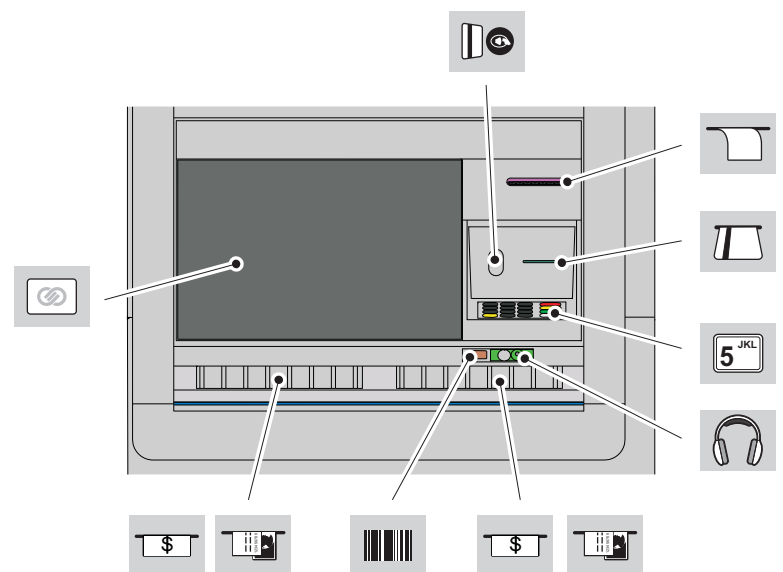

FACIA ITEMS

15" Touchscreen