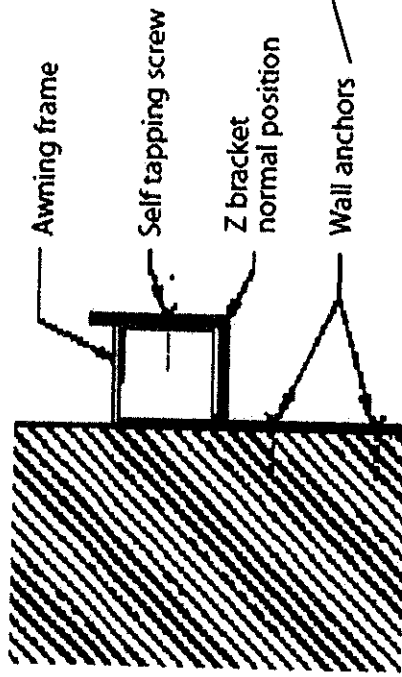

z-bracket wall attachment

1" square galvanized steel tubing. Welded construction.

Toggle bolts will be used if necessary.

FABRIC: SUNBRELLA WOVEN ACRYLIC IN PATTERN: CAPTAIN NAVY 4902. FABRIC WILL BE FR TREATED.