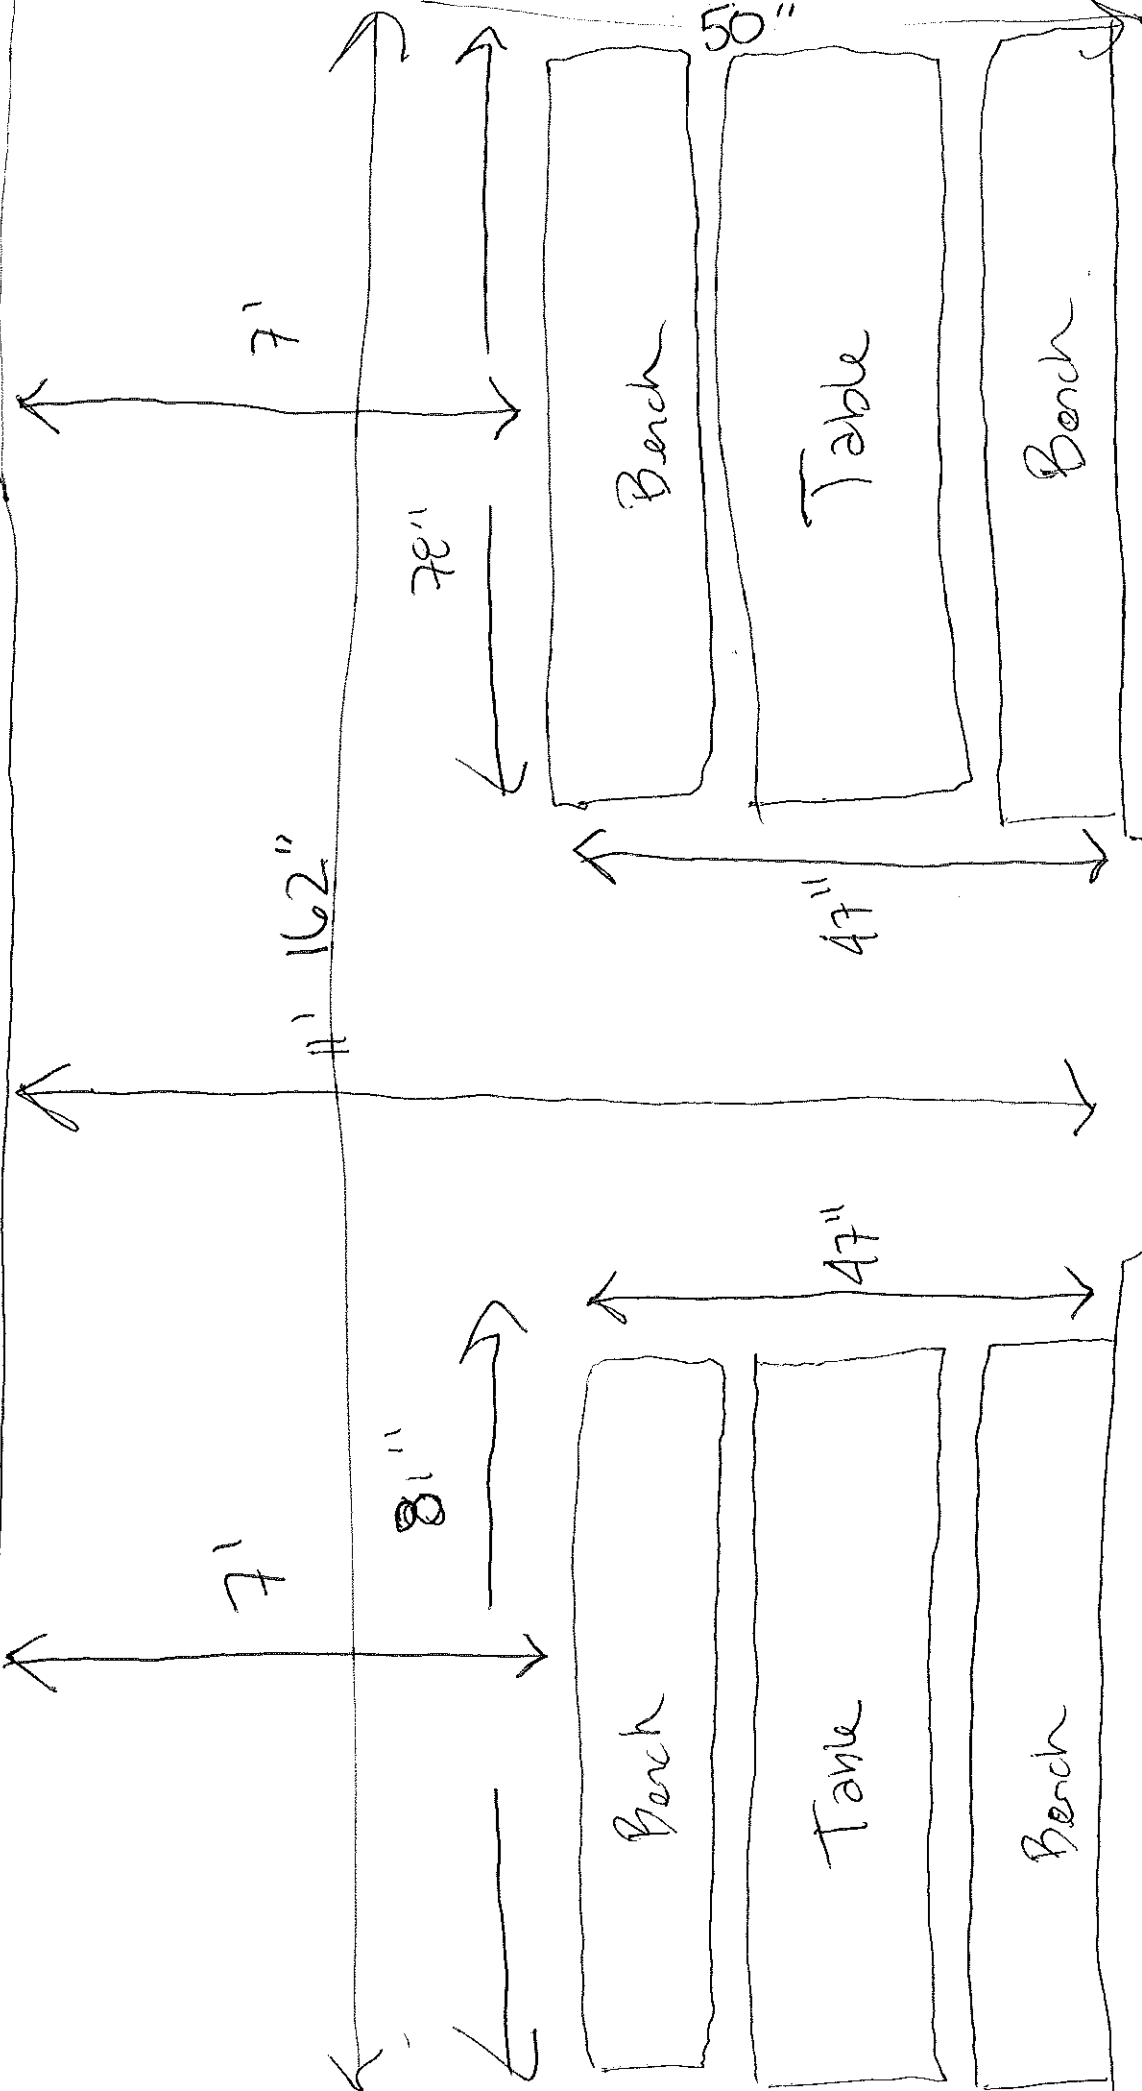

MIDDLE ST.

56.00' 5g Total

Restaurant

Restaurant