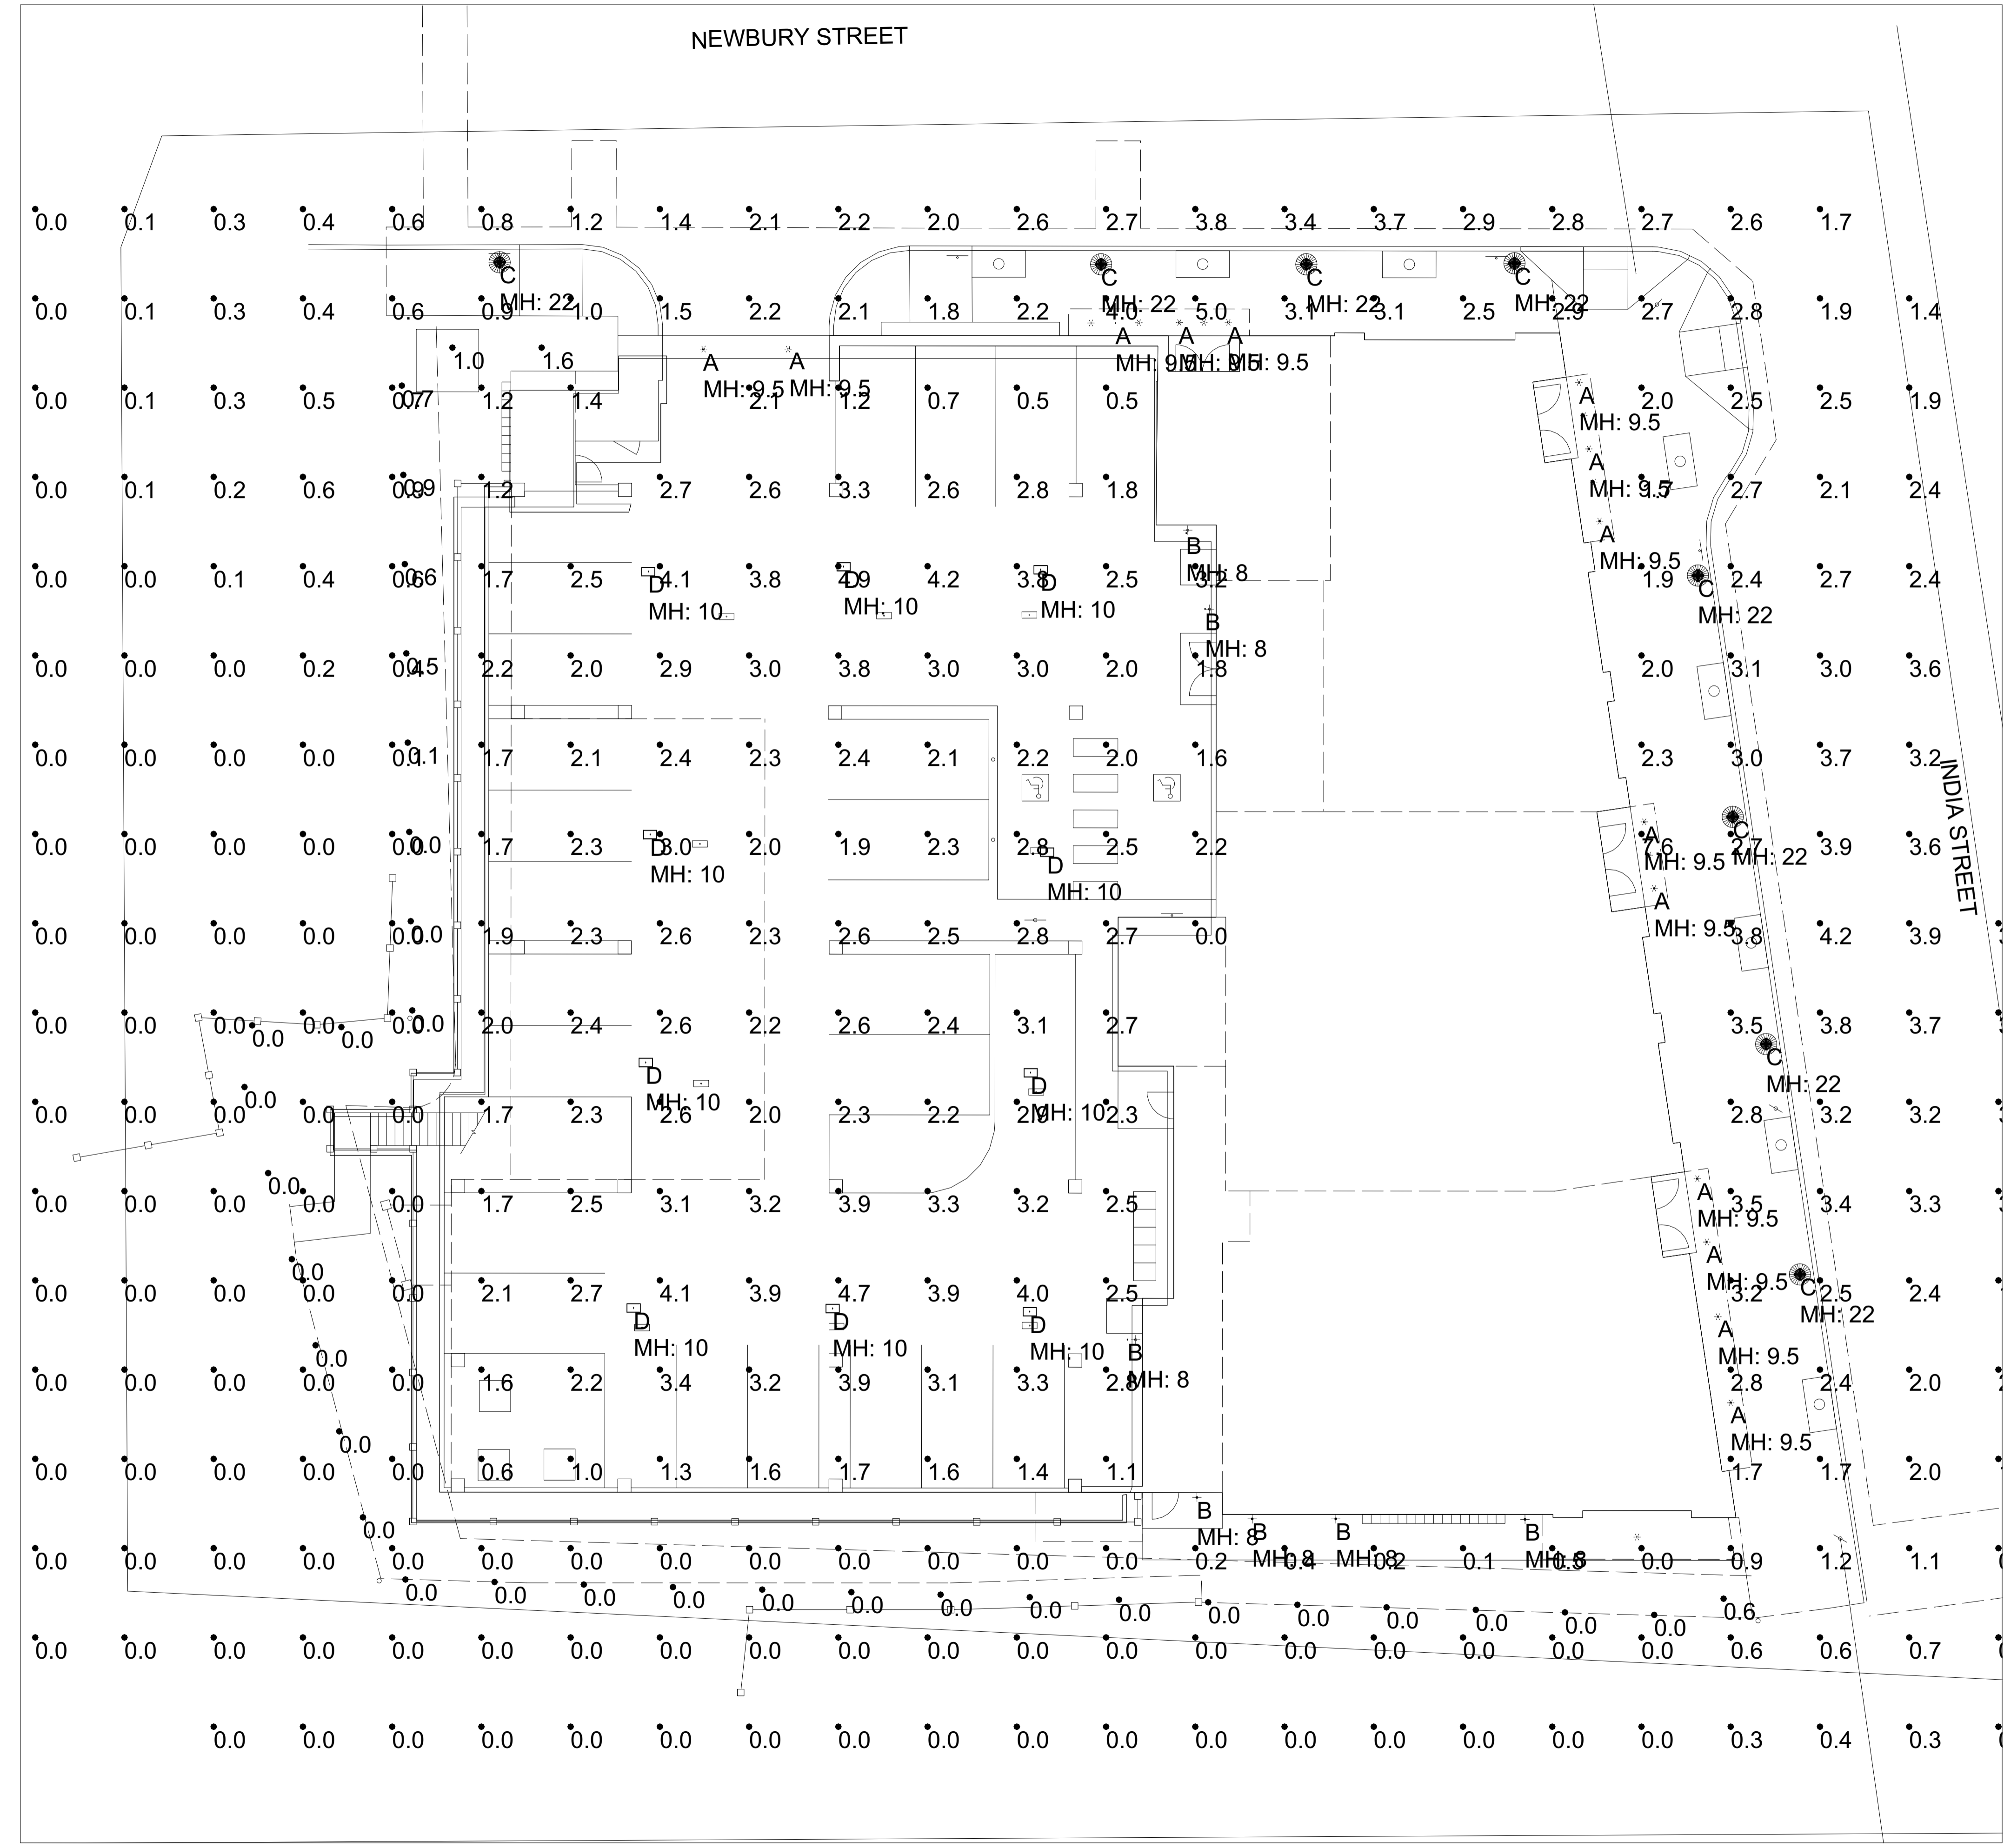

NOTES:
1) EXACT MOUNTING DETAILS TO BE DETERMINED BY BUILDINGS AND OTHERS.
2) CALCULATIONS MAY SHOW THE EFFECT OF OBJECTS WITHIN THE CALCULATED SPACE ON A FLAT SITE.
3) READINGS SHOWN ARE INITIAL HORIZONTAL UNLESS OTHERWISE INDICATED.
4) THIS CALCULATION IS BASED ON LIMITED INFORMATION SUPPLIED BY OTHERS TO SWANEY LIGHTING ASSOCIATES AND STANDARD ASSUMPTIONS OF THE SPACE AND/OR SITE.
5) CONFORMANCE TO CODES AND OTHER LOCAL REQUIREMENTS AS DETERMINED BY THE AHJ ARE THE RESPONSIBILITY OF THE OWNER AND THE OWNER'S REPRESENTATIVE.
6) THIS LAYOUT DRAWING MUST BE COORDINATED WITH THE SITE LOCATION FOR CORRECT FIXTURE ORIENTATION.
7) CHECK GRAPHIC SCALE. DOCUMENTS PRINTED OR PLOTTED FROM ELECTRONIC FILES MAY OCCUR AT OTHER THAN THE DESIRED OR ASSUMED GRAPHIC SCALES. IT IS THE RESPONSIBILITY OF THE RECIPIENT TO VERIFY THAT THE PRINTED OR PLOTTED-TO-SCALE DRAWING IS PRINTED TO SCALE.

Luminaire Schedule (note fixture catalogue numbers are not complete)

Type	Symbol	Qty	Lum.	Lumens	Watts	Description
D	□	10	3111	0.900	27	EDR-24NB-27-4K-T5R
A	○	14	176	0.900	2.56	DM-LED-e72-MFL-12-C
B	○	7	176	1.000	2.56	YM-LED-e72-MFL-12-C
C	●	8	6220	0.900	109	ESL 110 4K AS X 7 DS

Calculation Summary

Label	Avg	Max	Min	Avg/Min	Max/Min
full site	1.52	7.6	0.0	N.A.	N.A.
garage	2.68	5.0	0.5	5.36	10.00
property line	0.18	1.6	0.0	N.A.	N.A.

PLAN VIEW

NEWBURY STREET GARAGE
PORTLAND, ME
GARAGE LIGHTING LAYOUT

SEBAGO TECH
SCALE NOT TO SCALE
Garage 4-11-16.rvt

GENERATED FOR: SEBAGO TECH
DATE: 4/11/2016
PROJECT: NEWBURY STREET GARAGE
SHEET: 4-11-16.rvt
SCALE: NOT TO SCALE
PAGE 1 OF 1
GENERATED BY SWANEY LIGHTING, SCARBOROUGH, ME - 207-883-7100 - swaneylighting.com