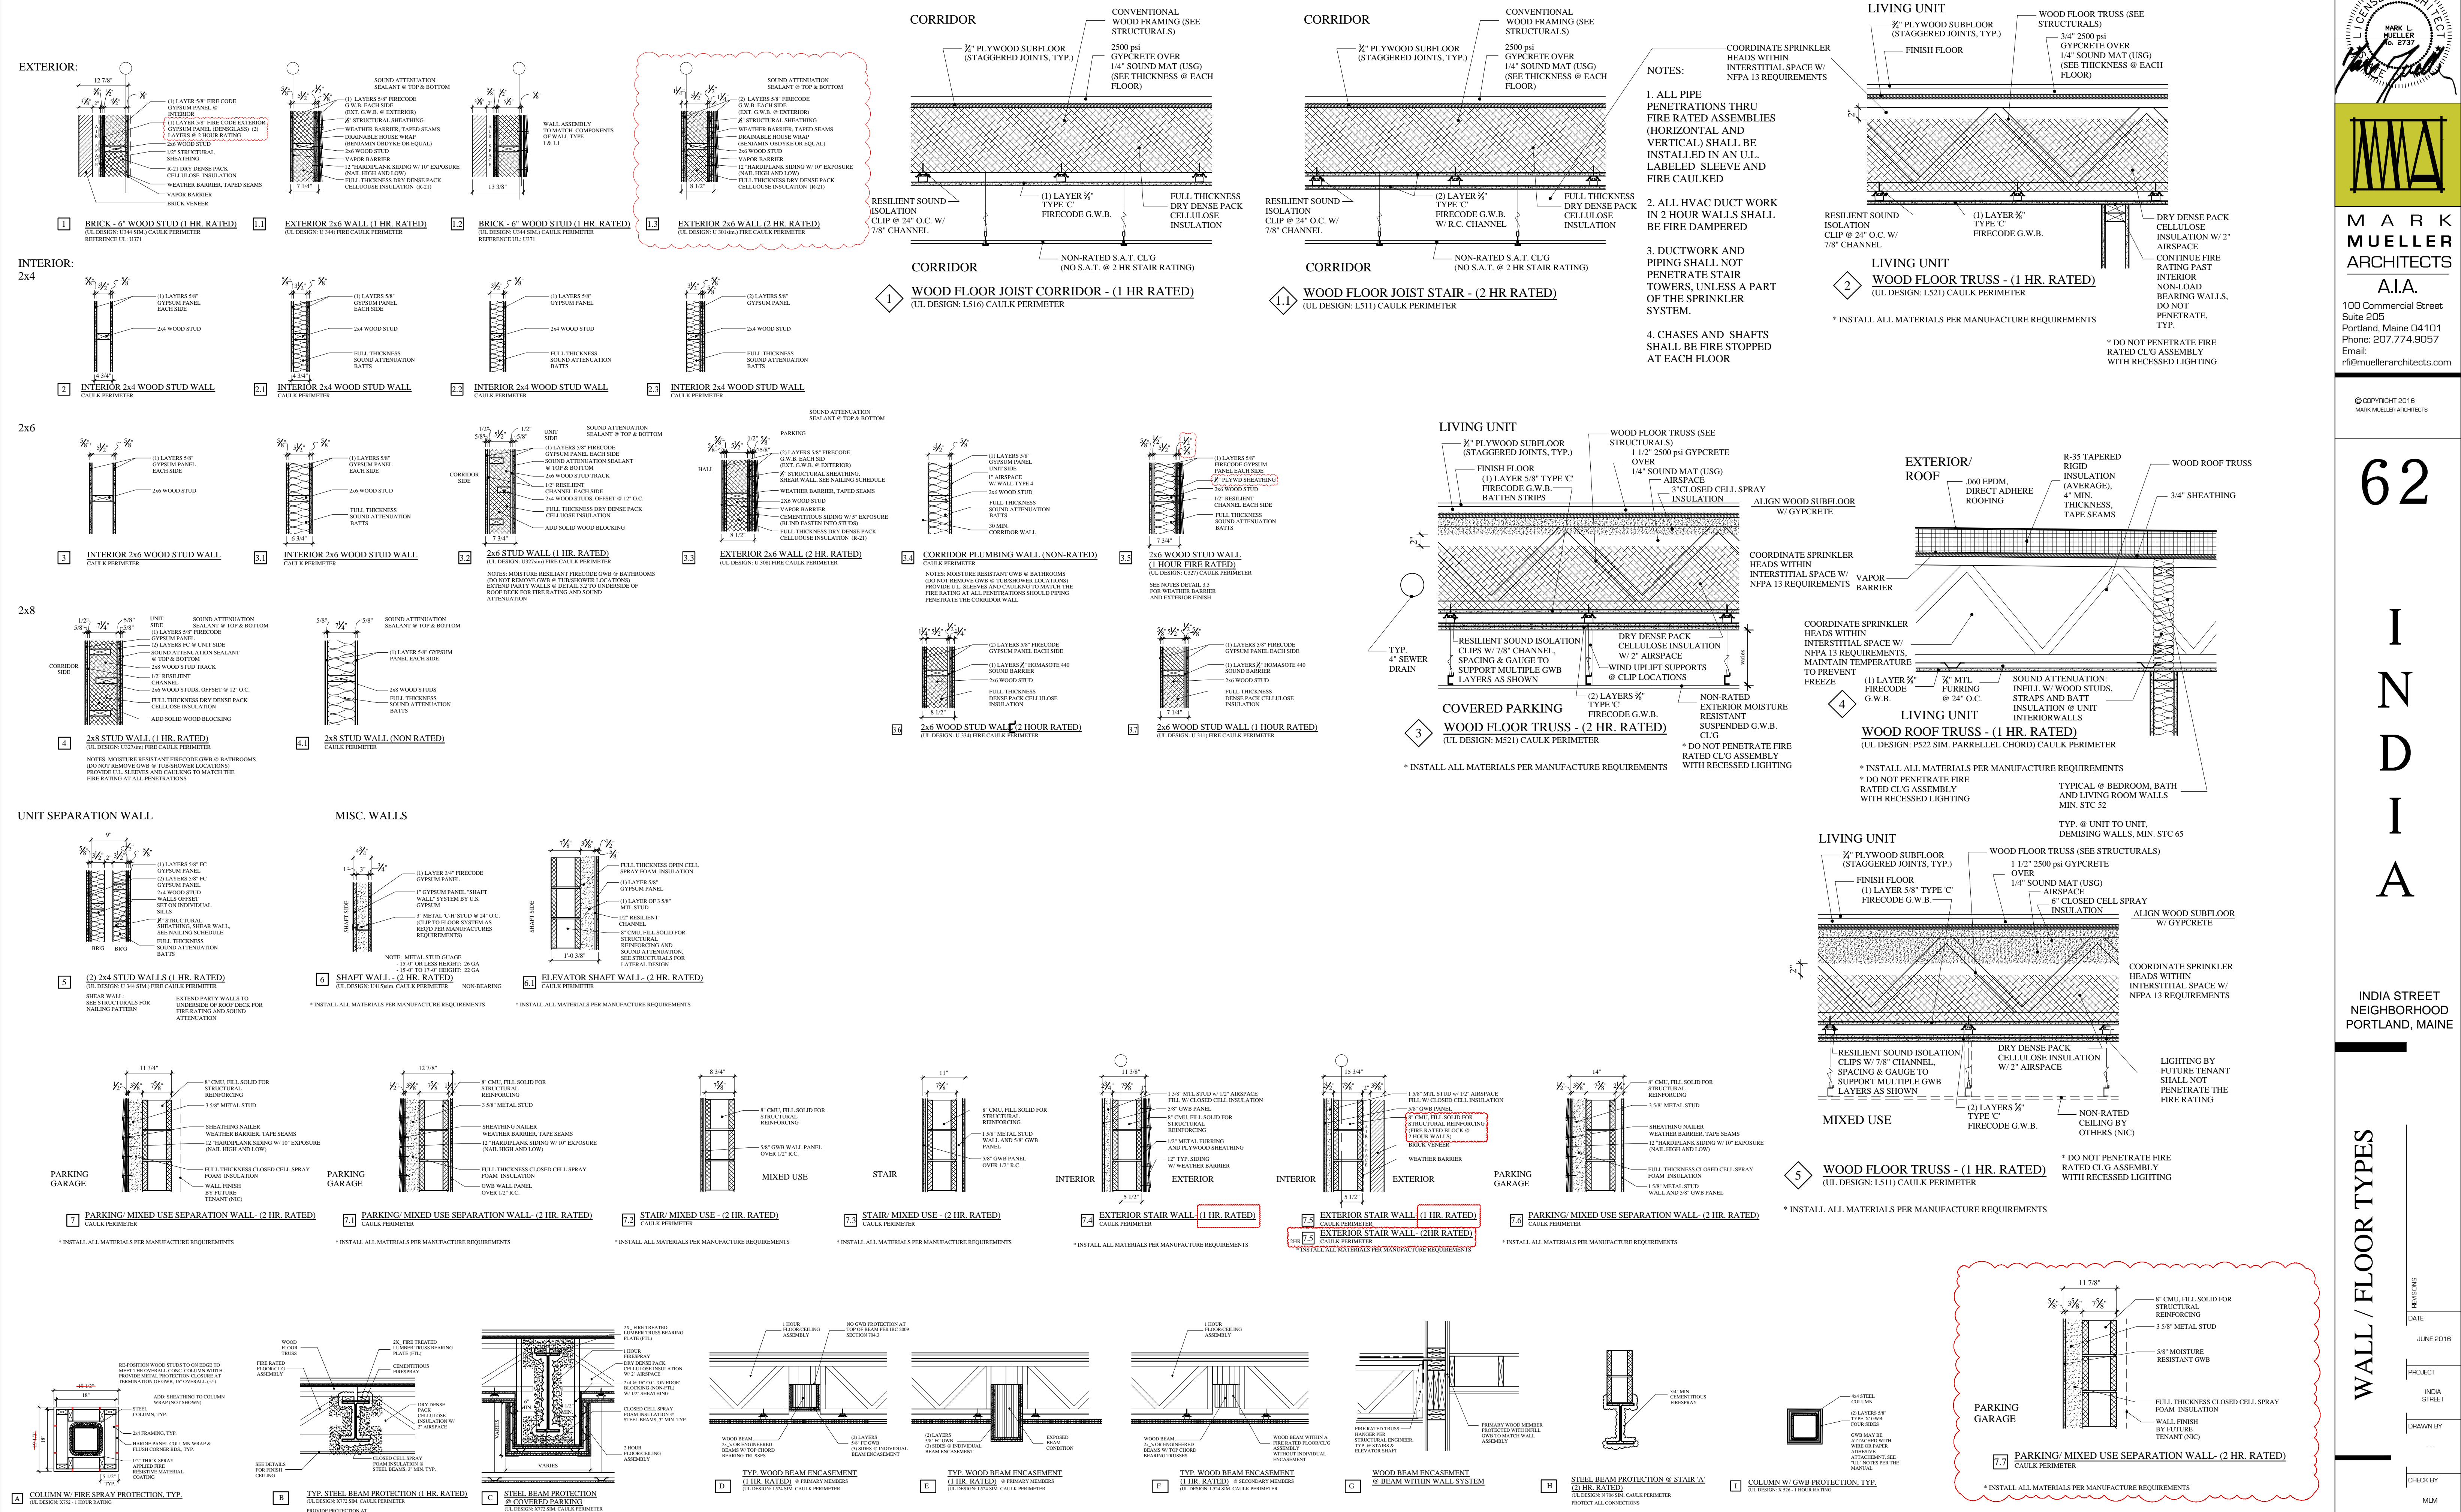

WALL / FLOOR TYPES

REVISIONS
DATE
PROJECT
INDIA STREET
DRAWN BY
CHECK BY
MAM

REVISED: MARCH 21, 2017

CONSTRUCTION SET
NOVEMBER 18, 2016

A-4.0