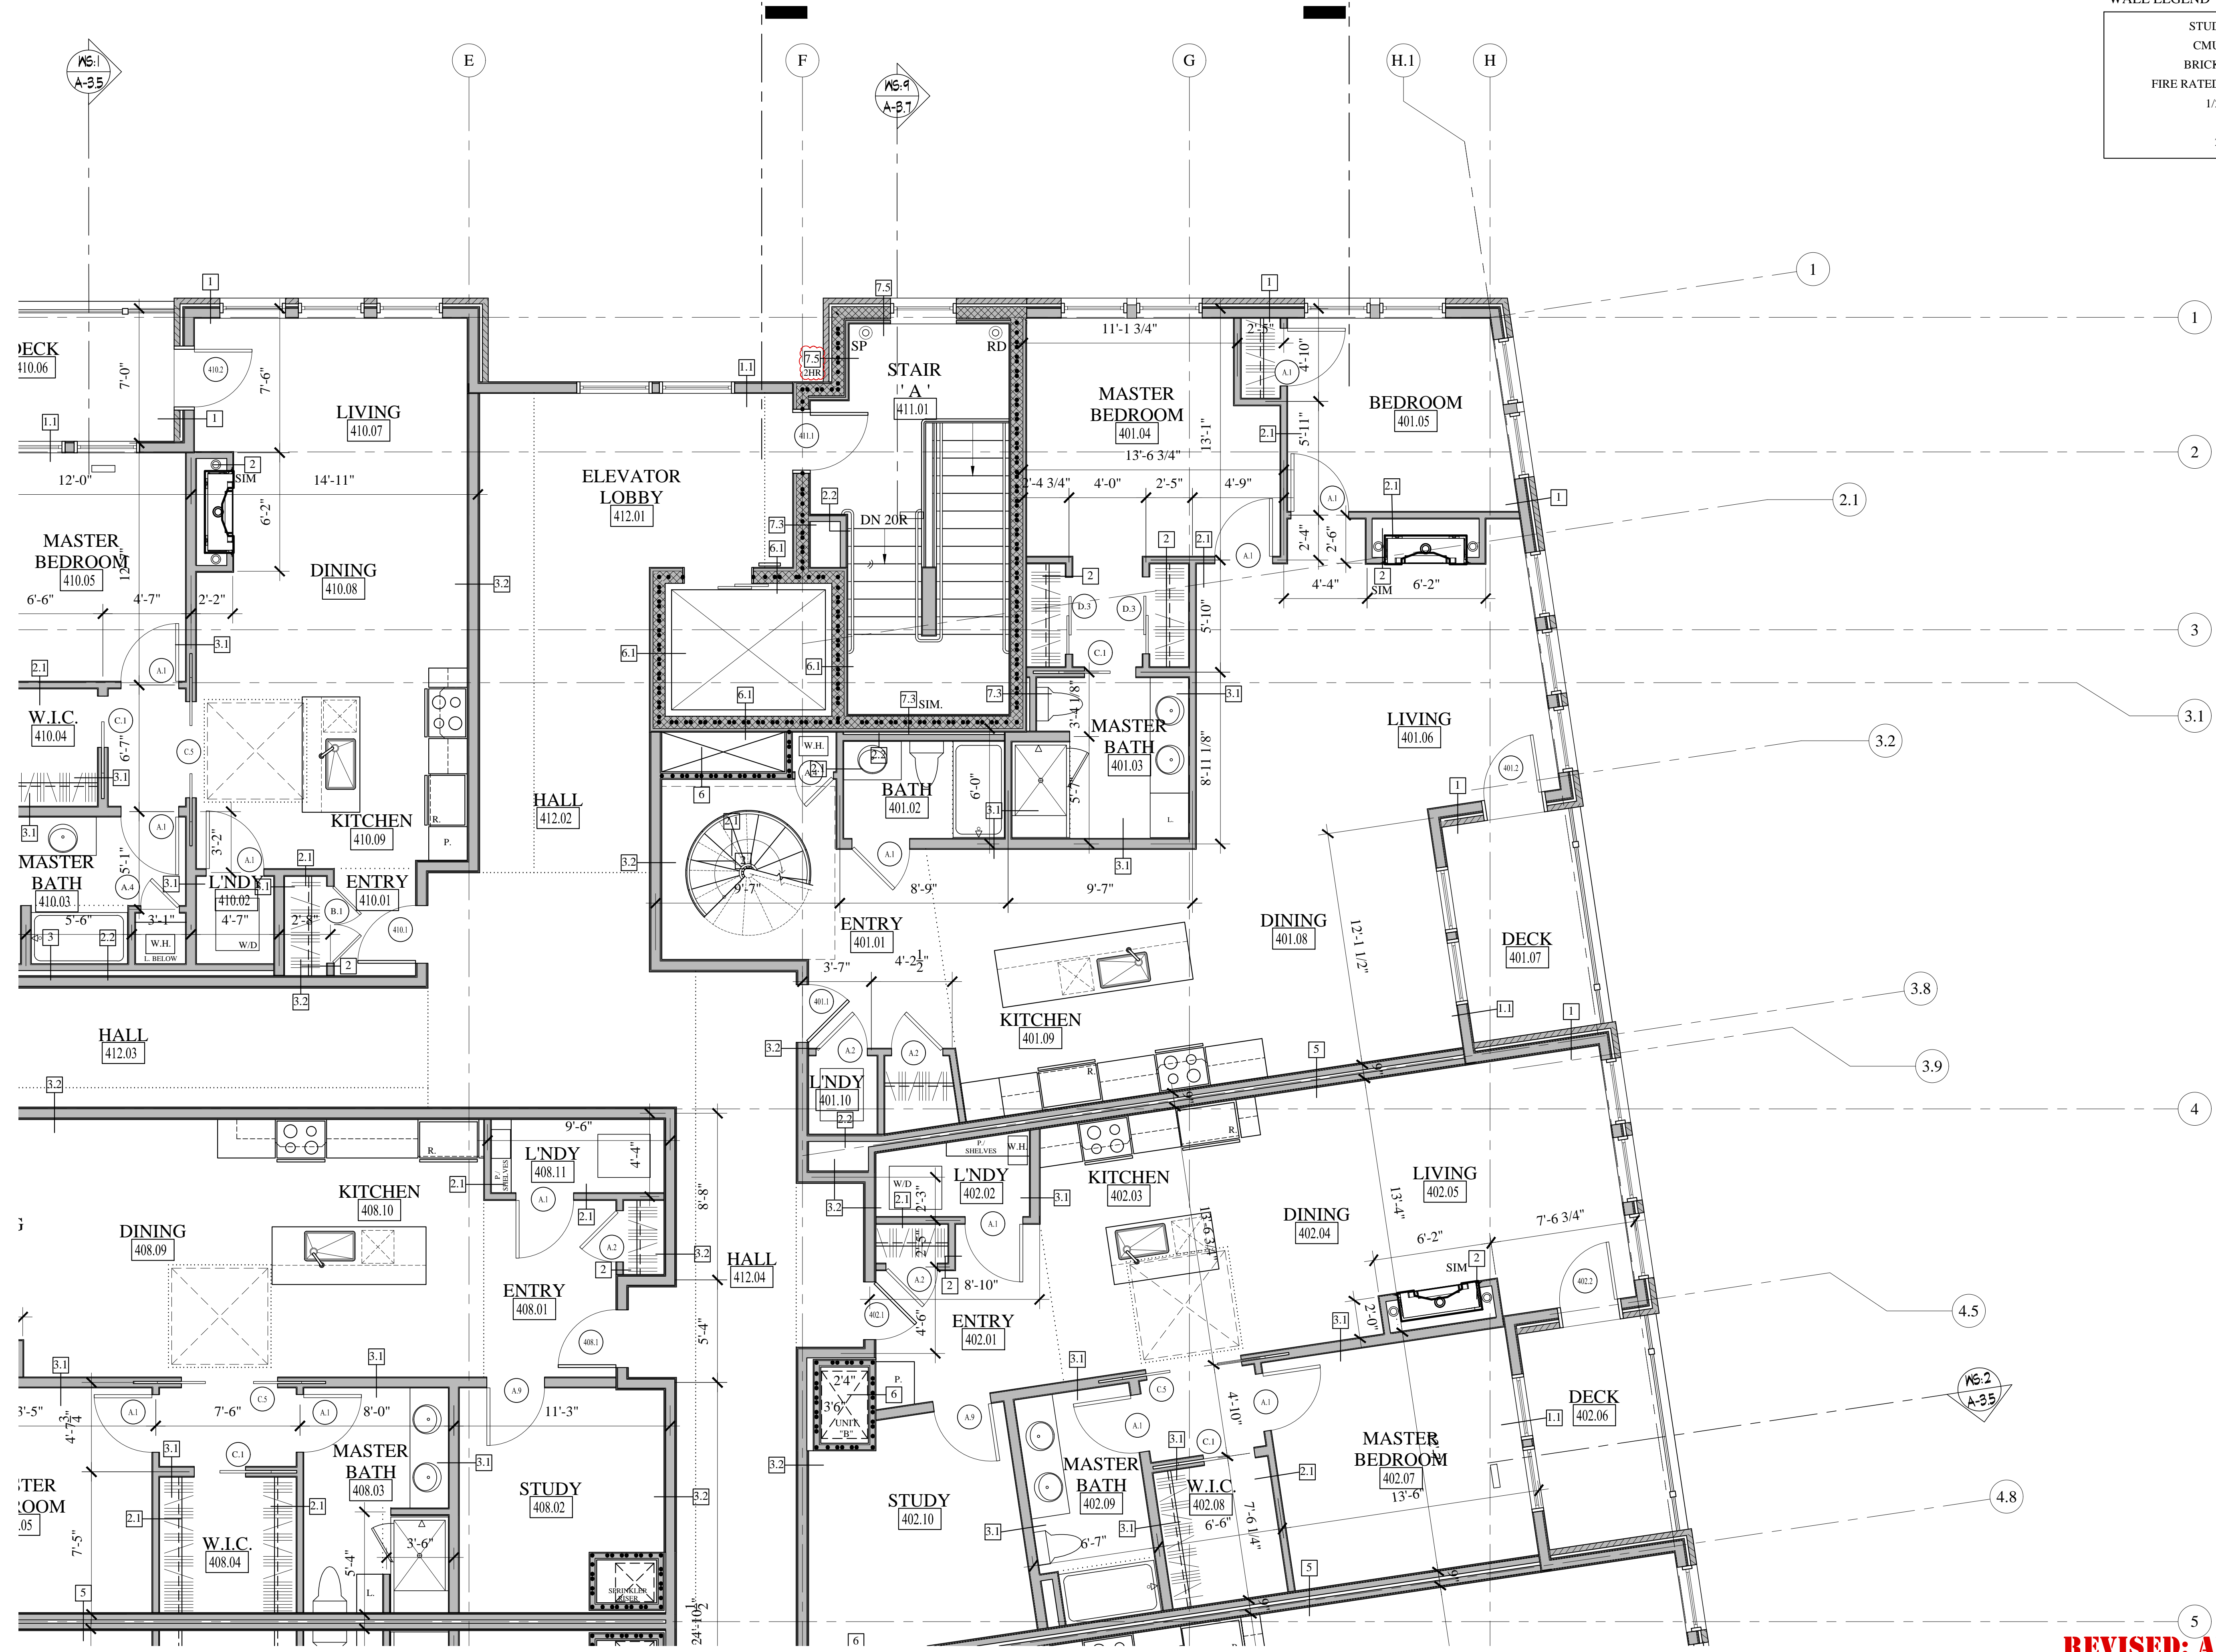

© COPYRIGHT 2016
MARK MUELLER ARCHITECTS

62

I
N
D
I
A

INDIA STREET
NEIGHBORHOOD
PORTLAND, MAINE

PARTIAL FOURTH FLOOR PLAN 'A'

REVISIONS
DATE
PROJECT
INDIA STREET
DRAWN BY
CHECKED BY
MAM

PARTIAL FOURTH FLOOR PLAN 'A'
SCALE: 1/4"=1'-0"

REVISED: APRIL 04, 2017
CONSTRUCTION SET
NOVEMBER 18, 2016

A-1.18