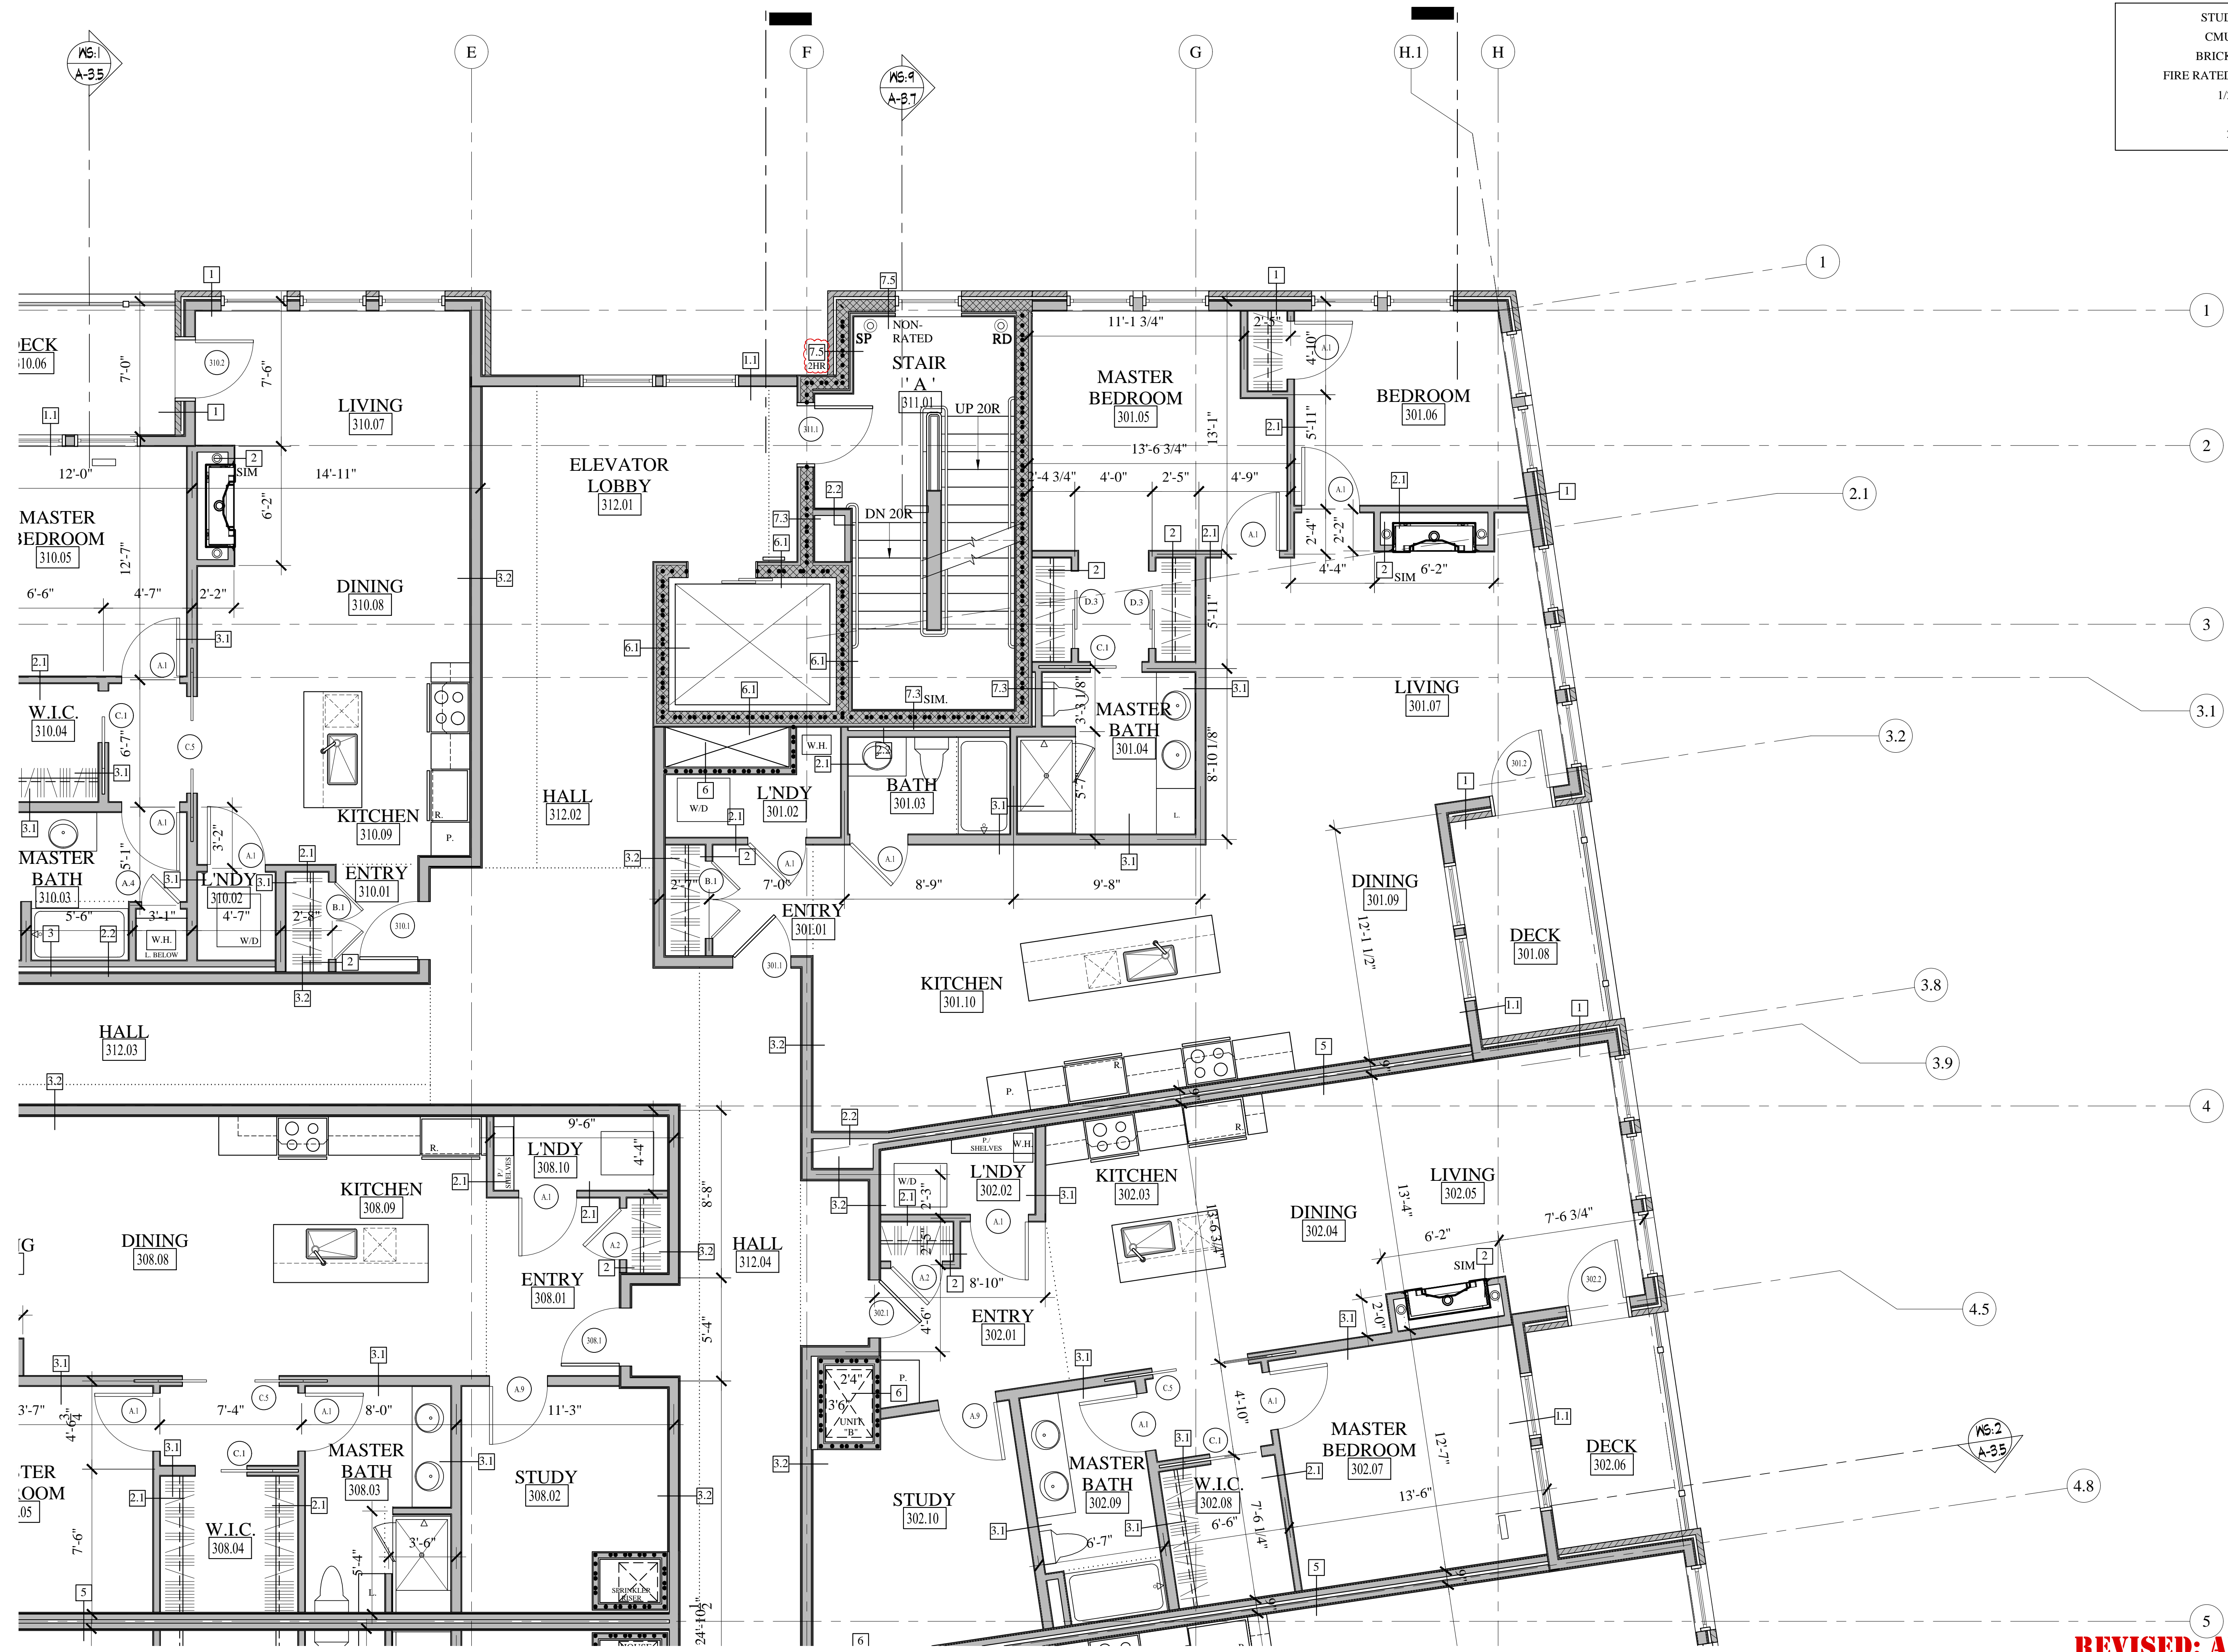

© COPYRIGHT 2016
MARK MUELLER ARCHITECTS

62

**I
N
D
I
A**

INDIA STREET
NEIGHBORHOOD
PORTLAND, MAINE

PARTIAL THIRD FLOOR PLAN 'A'

REVISIONS
DATE
JUNE 2016
PROJECT
INDIA STREET
DRAWN BY
CHECKED BY
MAM

PARTIAL THIRD FLOOR PLAN 'A'
SCALE: 1/4"=1'-0"

REVISED: APRIL 04, 2017
CONSTRUCTION SET
NOVEMBER 18, 2016

A-1.14