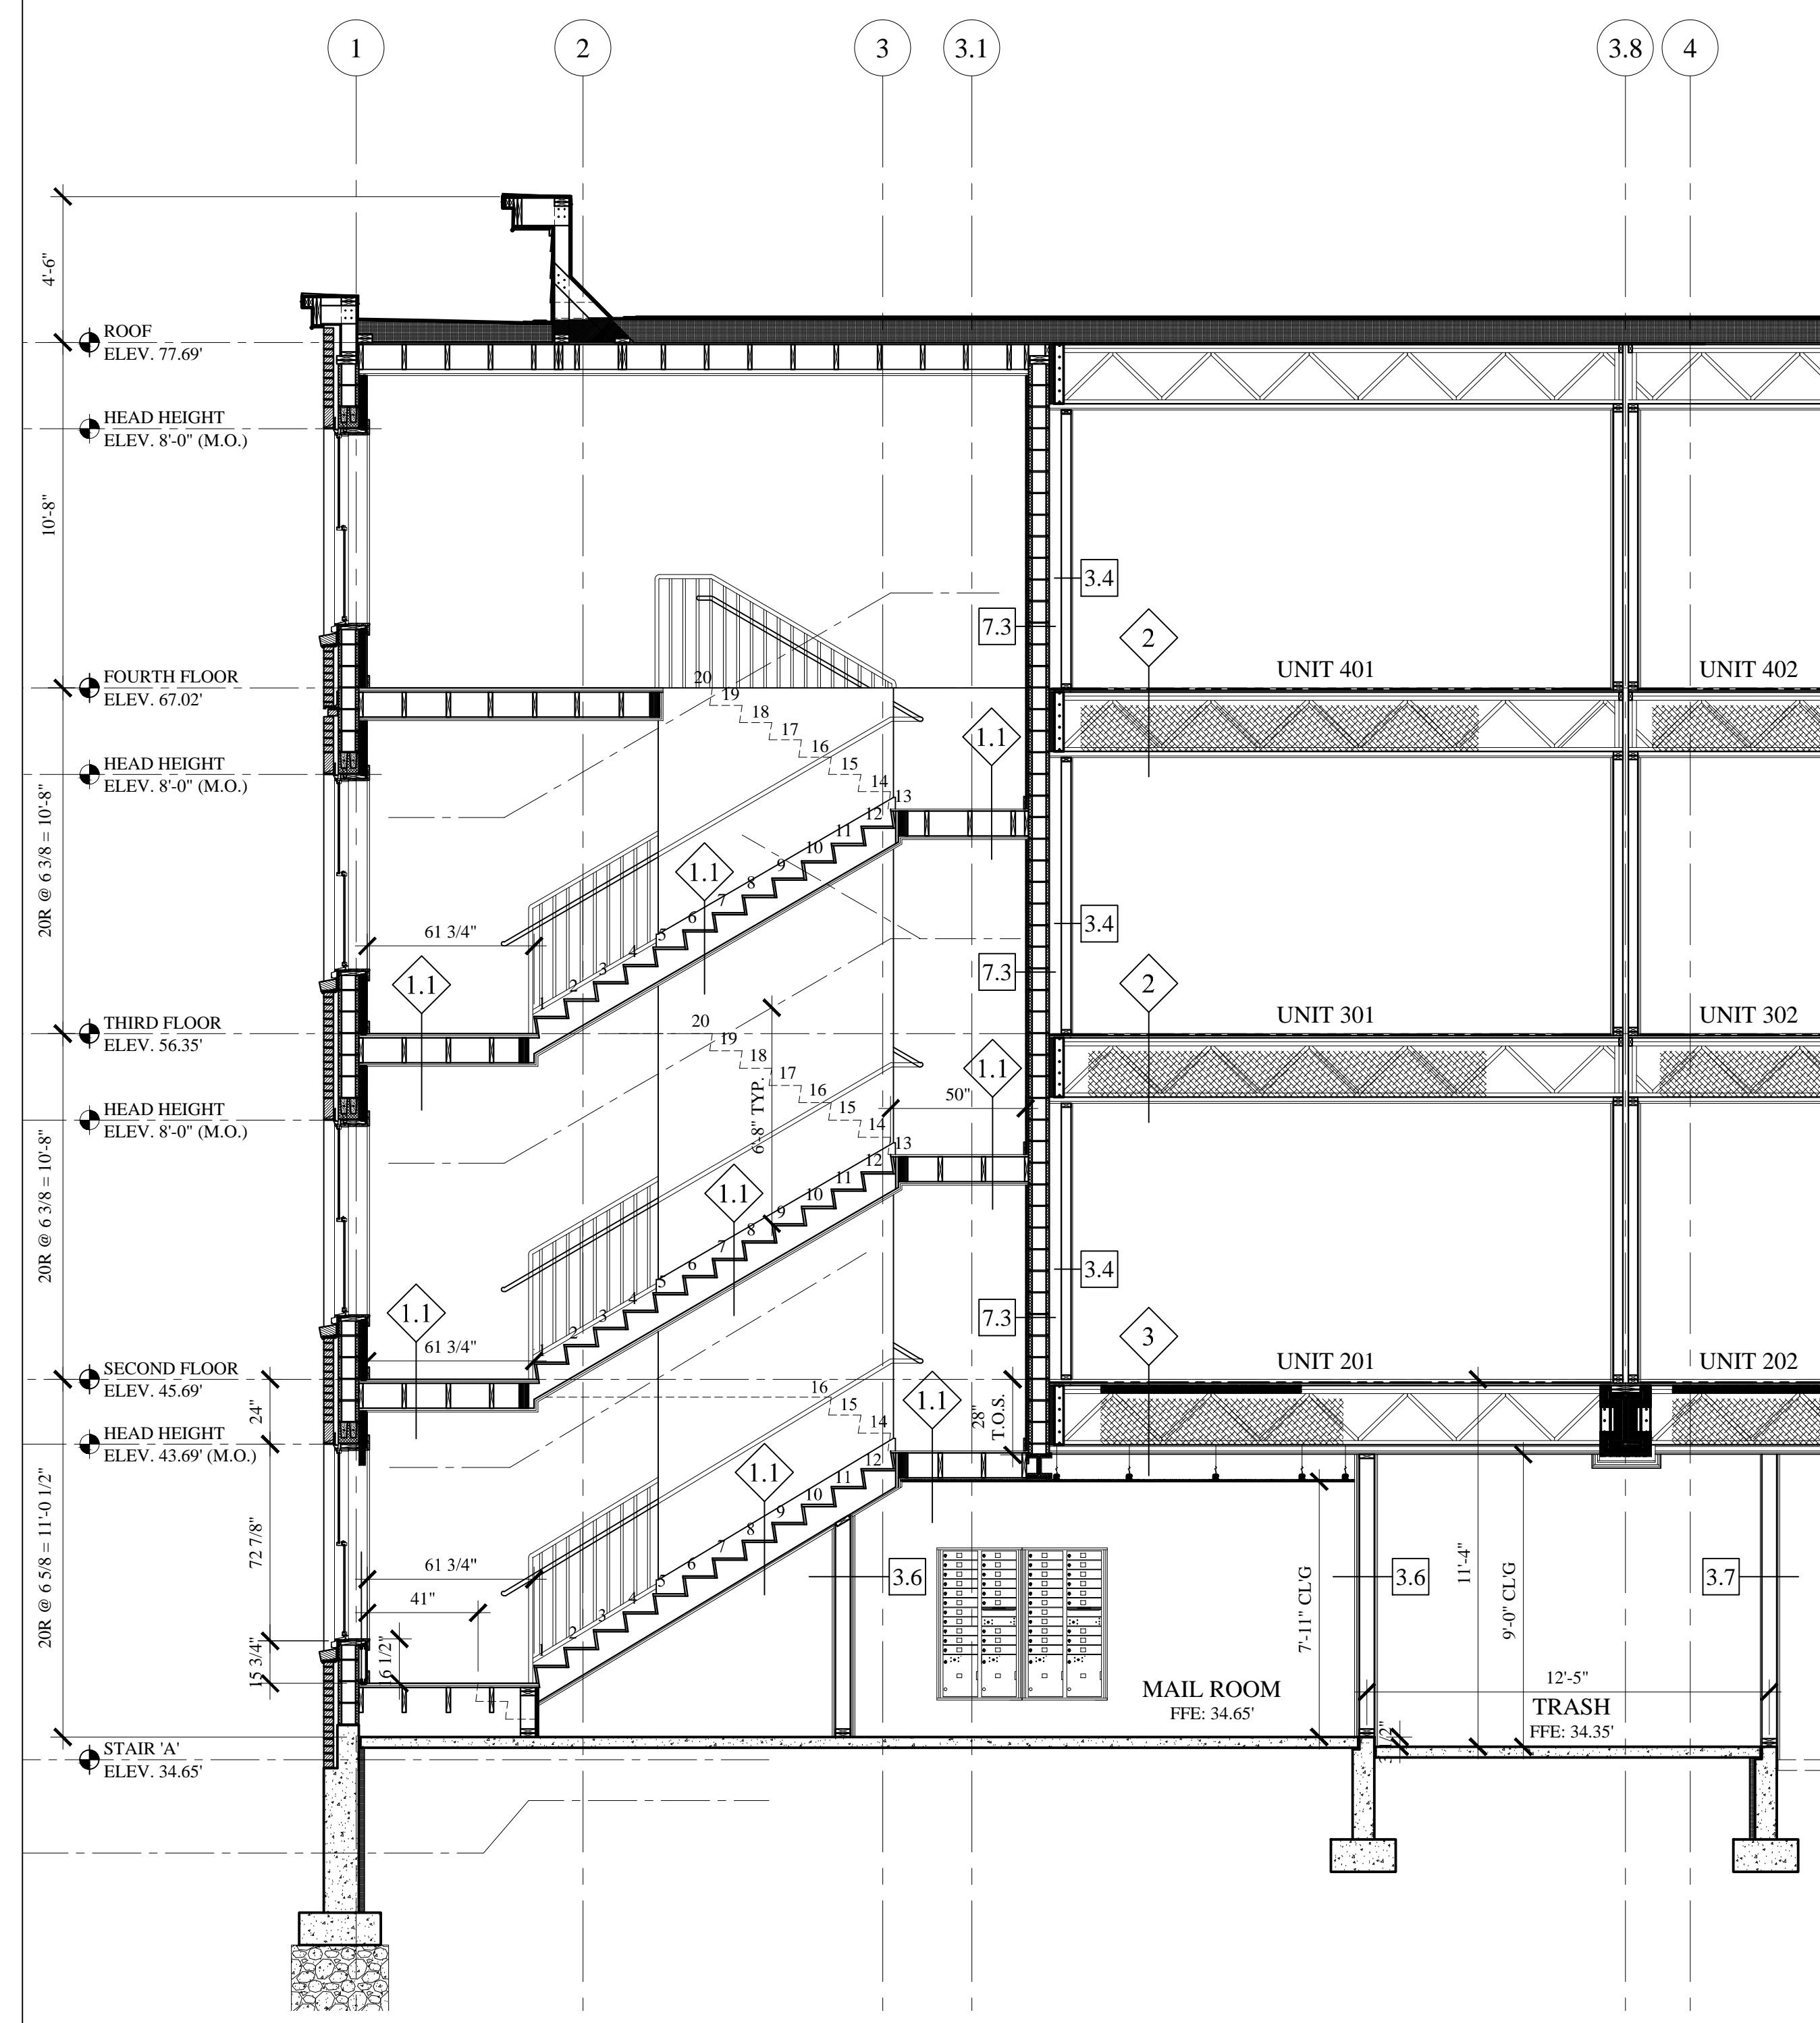

WALL SECTIONS

REVISIONS
DATE
PROJECT
INDIA STREET
DRAWN BY
CHECK BY
MJM

A-3.7

WS:9 WALL SECTION
A-1.1 SCALE: 1/4" = 1'-0"

WS:4.2 WALL SECTION
A-1.1 SCALE: 1/2" = 1'-0"

WS:4.1 WALL SECTION
A-1.1 SCALE: 1/2" = 1'-0"

CONSTRUCTION SET
NOVEMBER 18, 2016