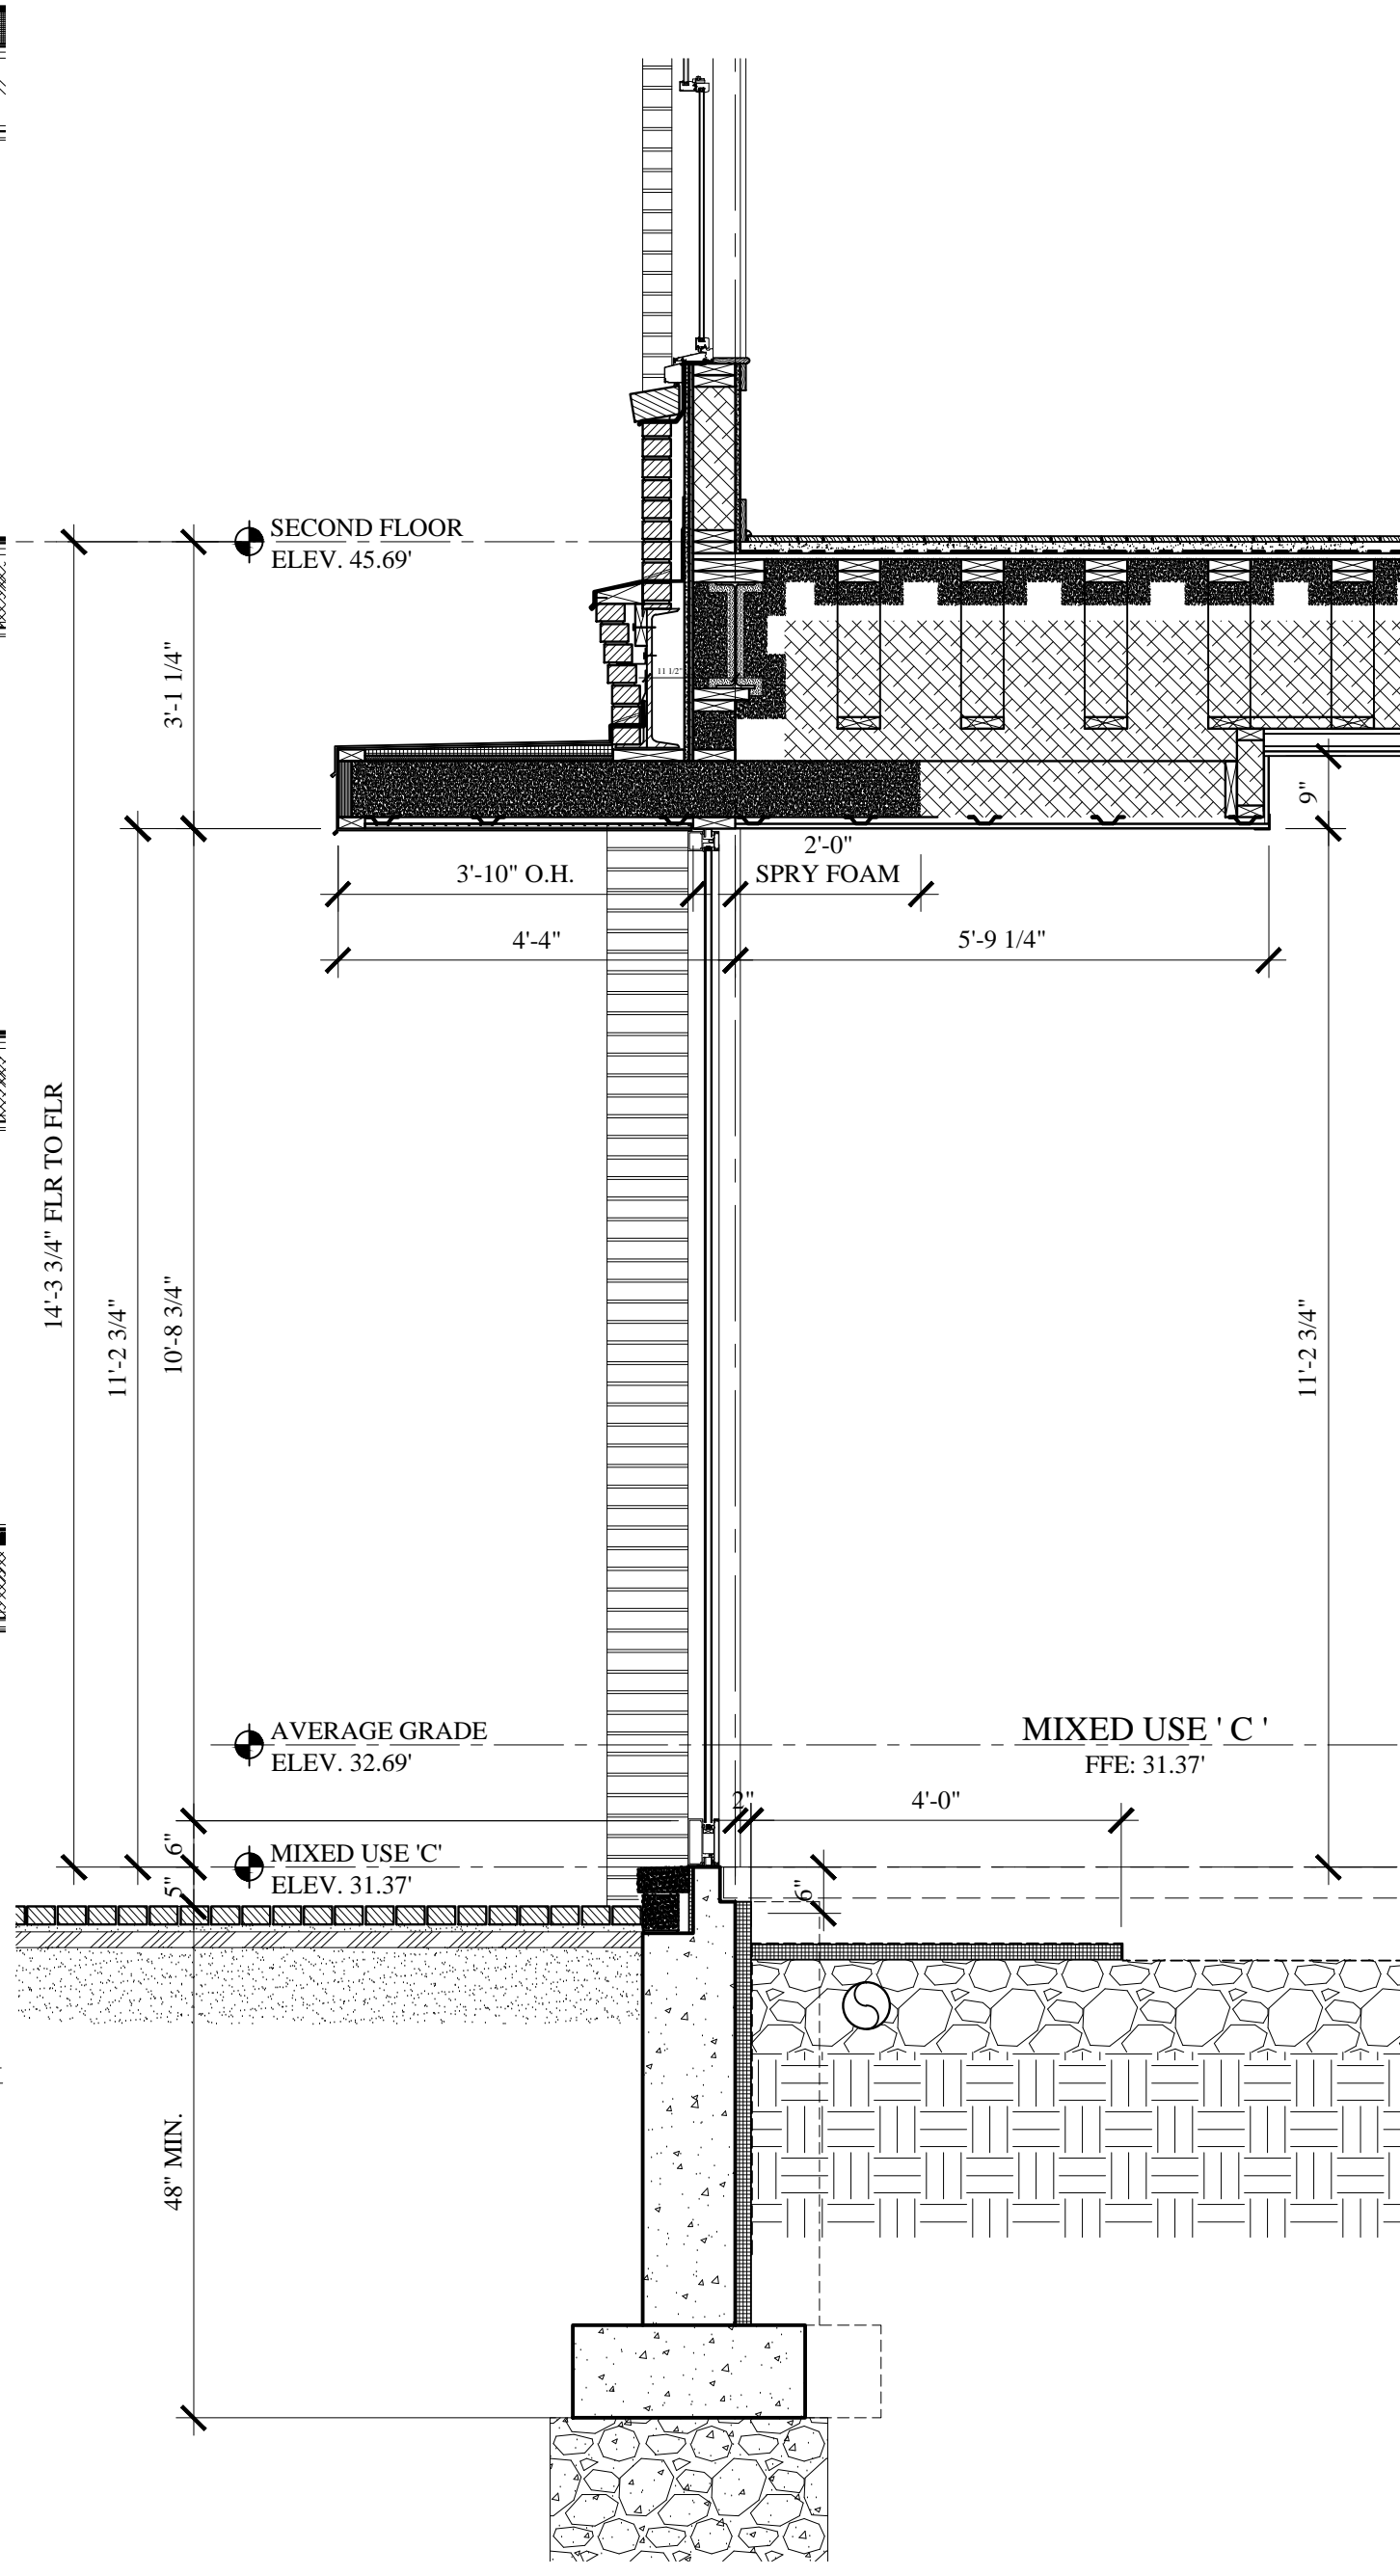

WALL SECTIONS

REVISIONS
DATE
PROJECT
INDIA STREET
DRAWN BY
CHECK BY
MJM

A-3.7

WS:9 WALL SECTION
A-1.1 SCALE: 1/4" = 1'-0"

WS:4.2 WALL SECTION
A-1.1 SCALE: 1/2" = 1'-0"

WS:4.1 WALL SECTION
A-1.1 SCALE: 1/2" = 1'-0"

CONSTRUCTION SET
NOVEMBER 18, 2016