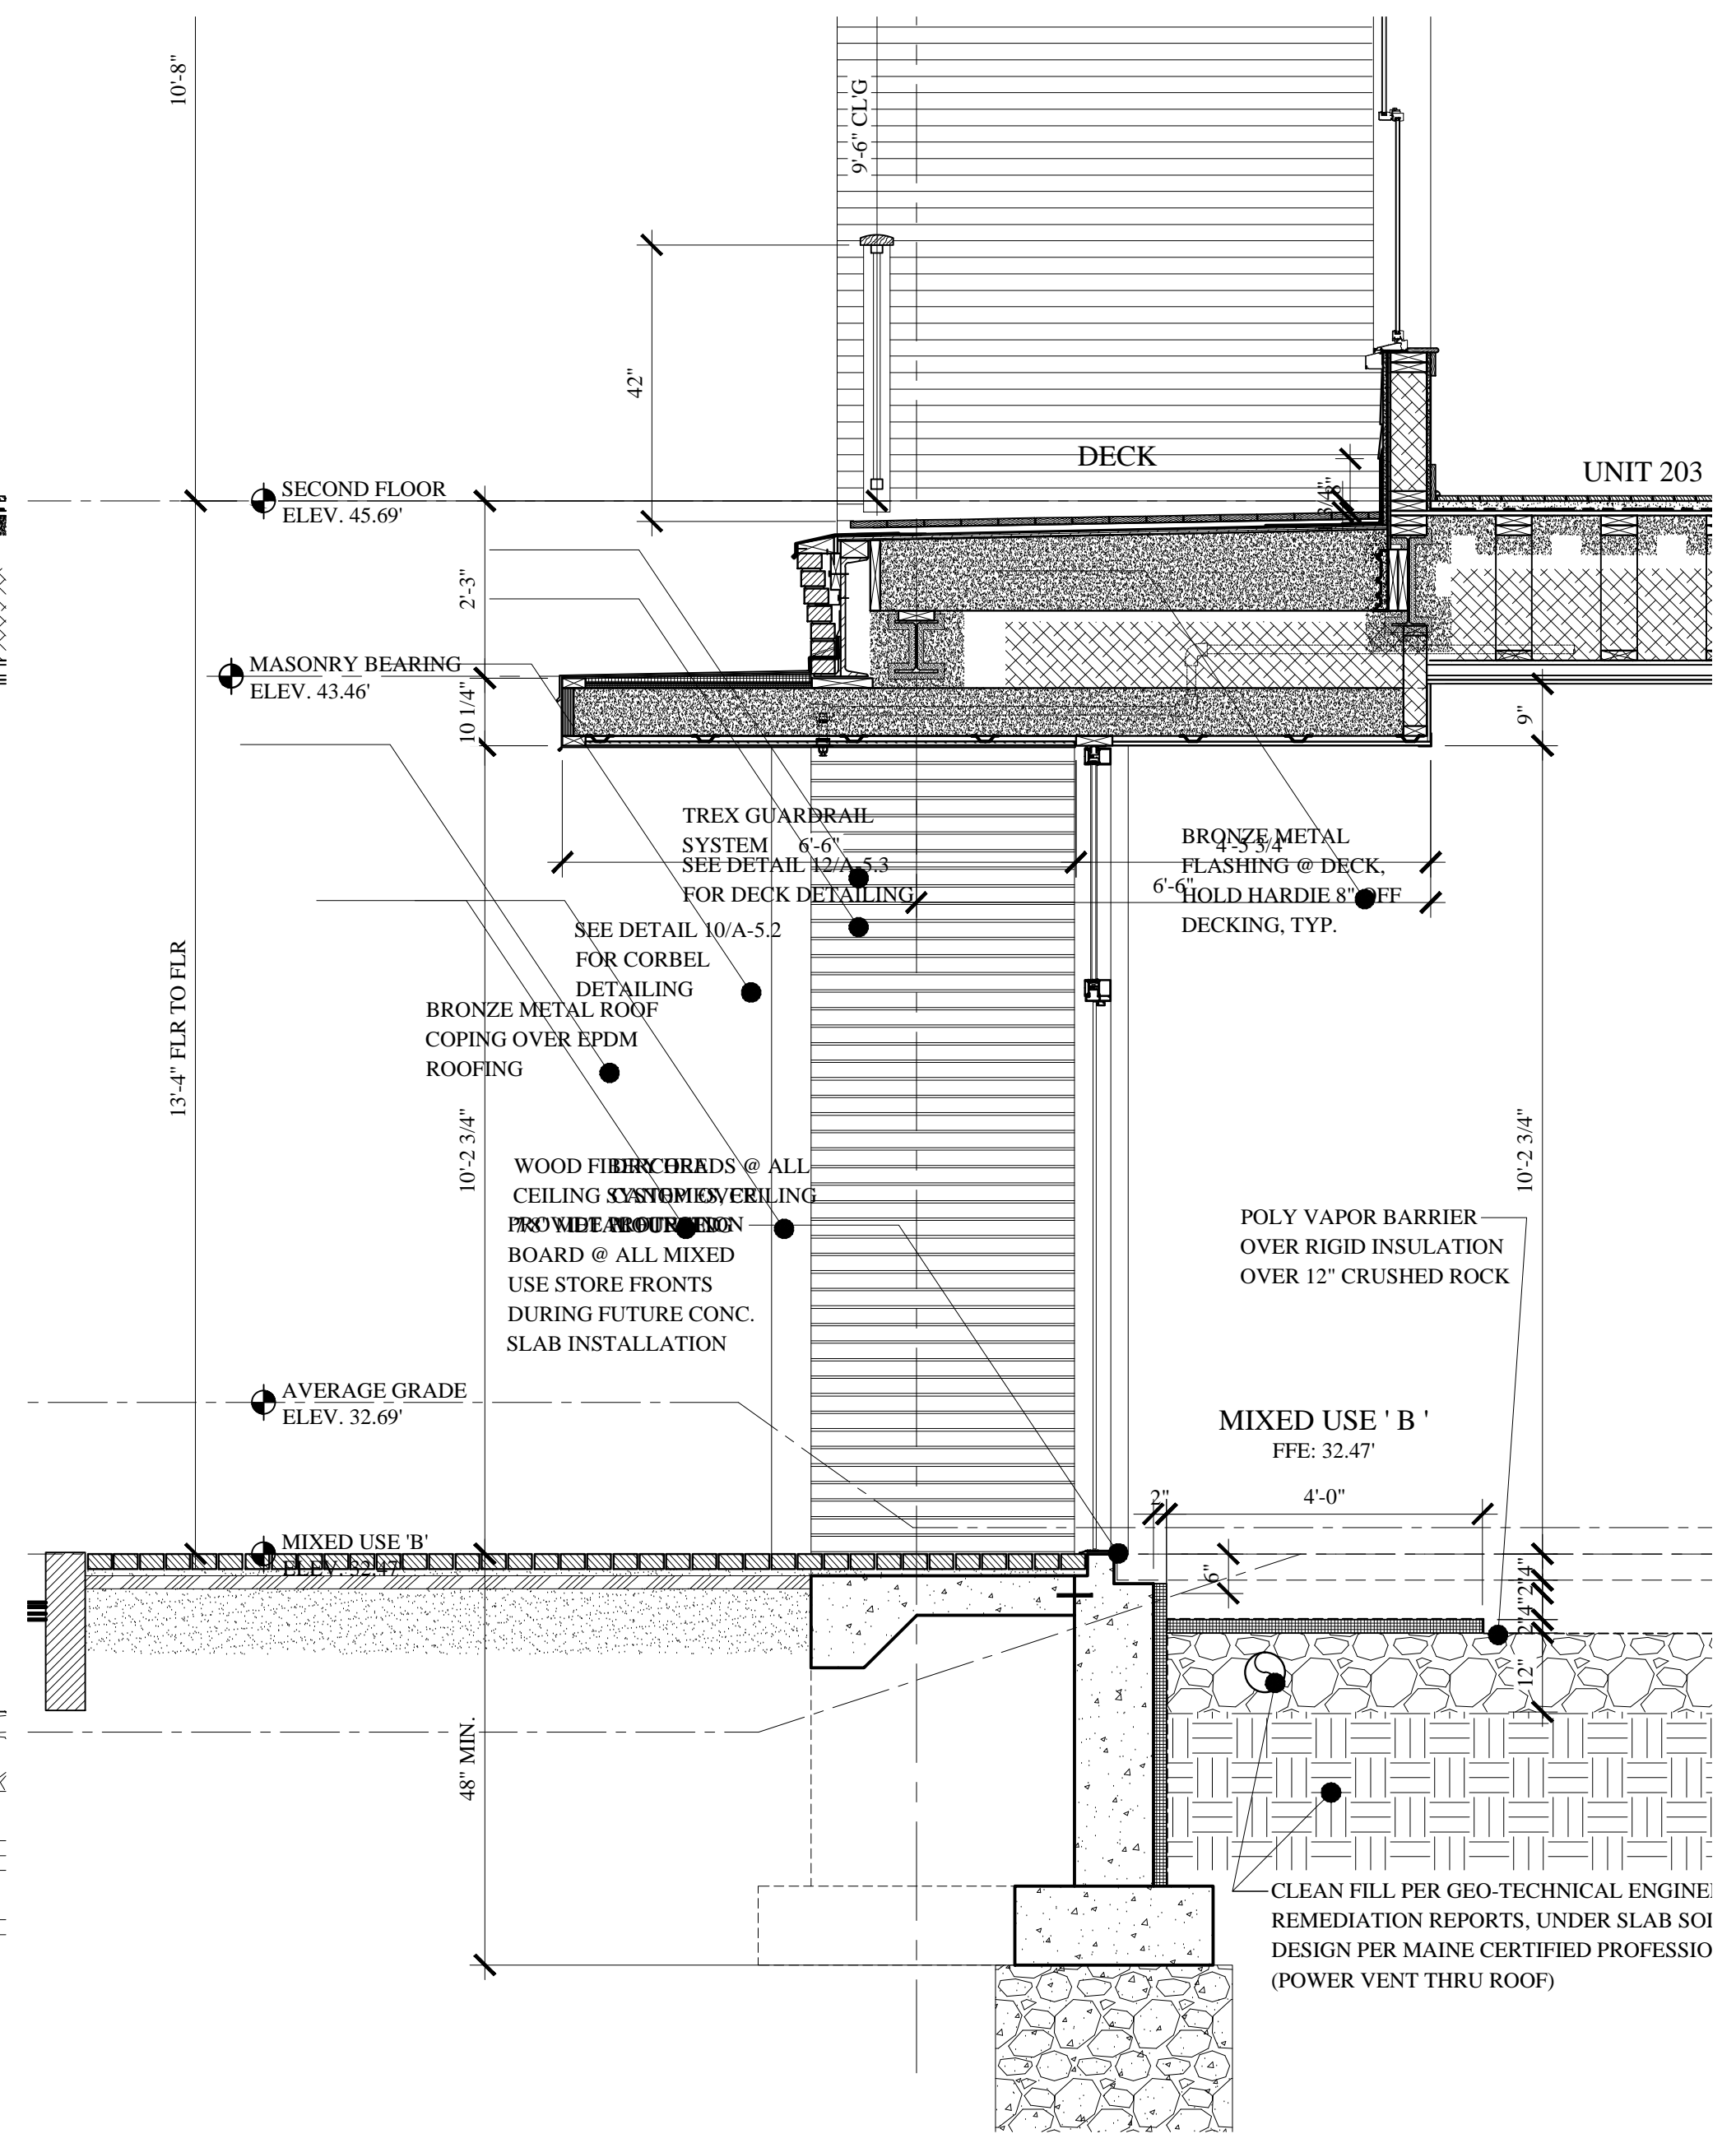

WALL SECTIONS

REVISIONS
DATE
PROJECT
INDIA STREET
DRAWN BY
CHECK BY
MJM

A-3.7

WS:9 WALL SECTION
A-1.1 SCALE: 1/4" = 1'-0"

WS:4.2 WALL SECTION
A-1.1 SCALE: 1/2" = 1'-0"

WS:4.1 WALL SECTION
A-1.1 SCALE: 1/2" = 1'-0"

CONSTRUCTION SET
NOVEMBER 18, 2016