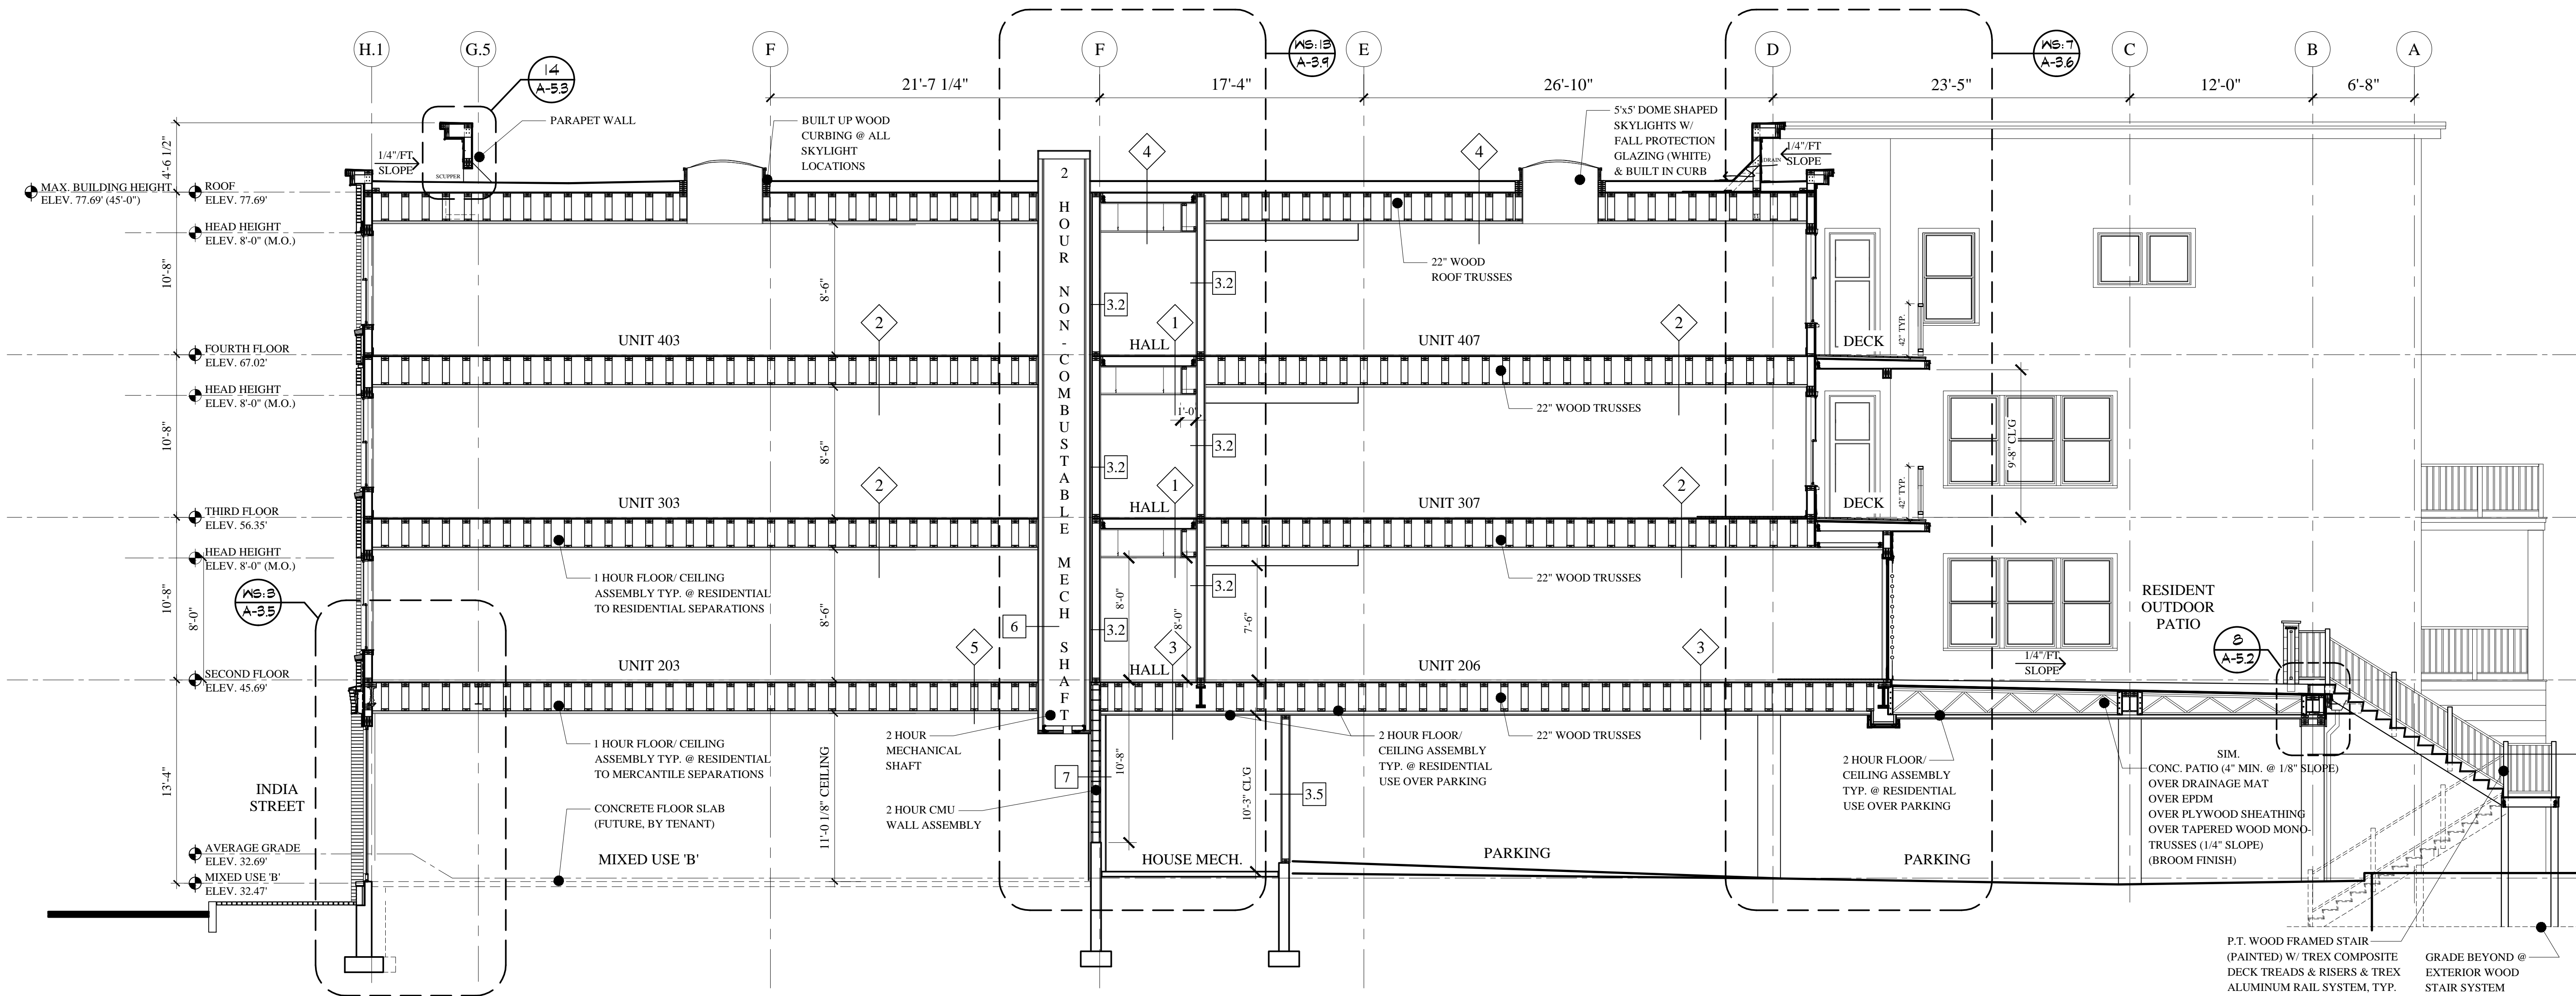

INDIA STREET  
NEIGHBORHOOD  
PORTLAND, MAINE

BUILDING SECTIONS

REVISIONS
DATE
JUNE 2016
PROJECT
INDIA STREET
DRAWN BY
...
CHECK BY
MJM

**D BUILDING SECTION**  
A-1.3 SCALE: 3/16" = 1'-0"

CONSTRUCTION SET  
NOVEMBER 18, 2016