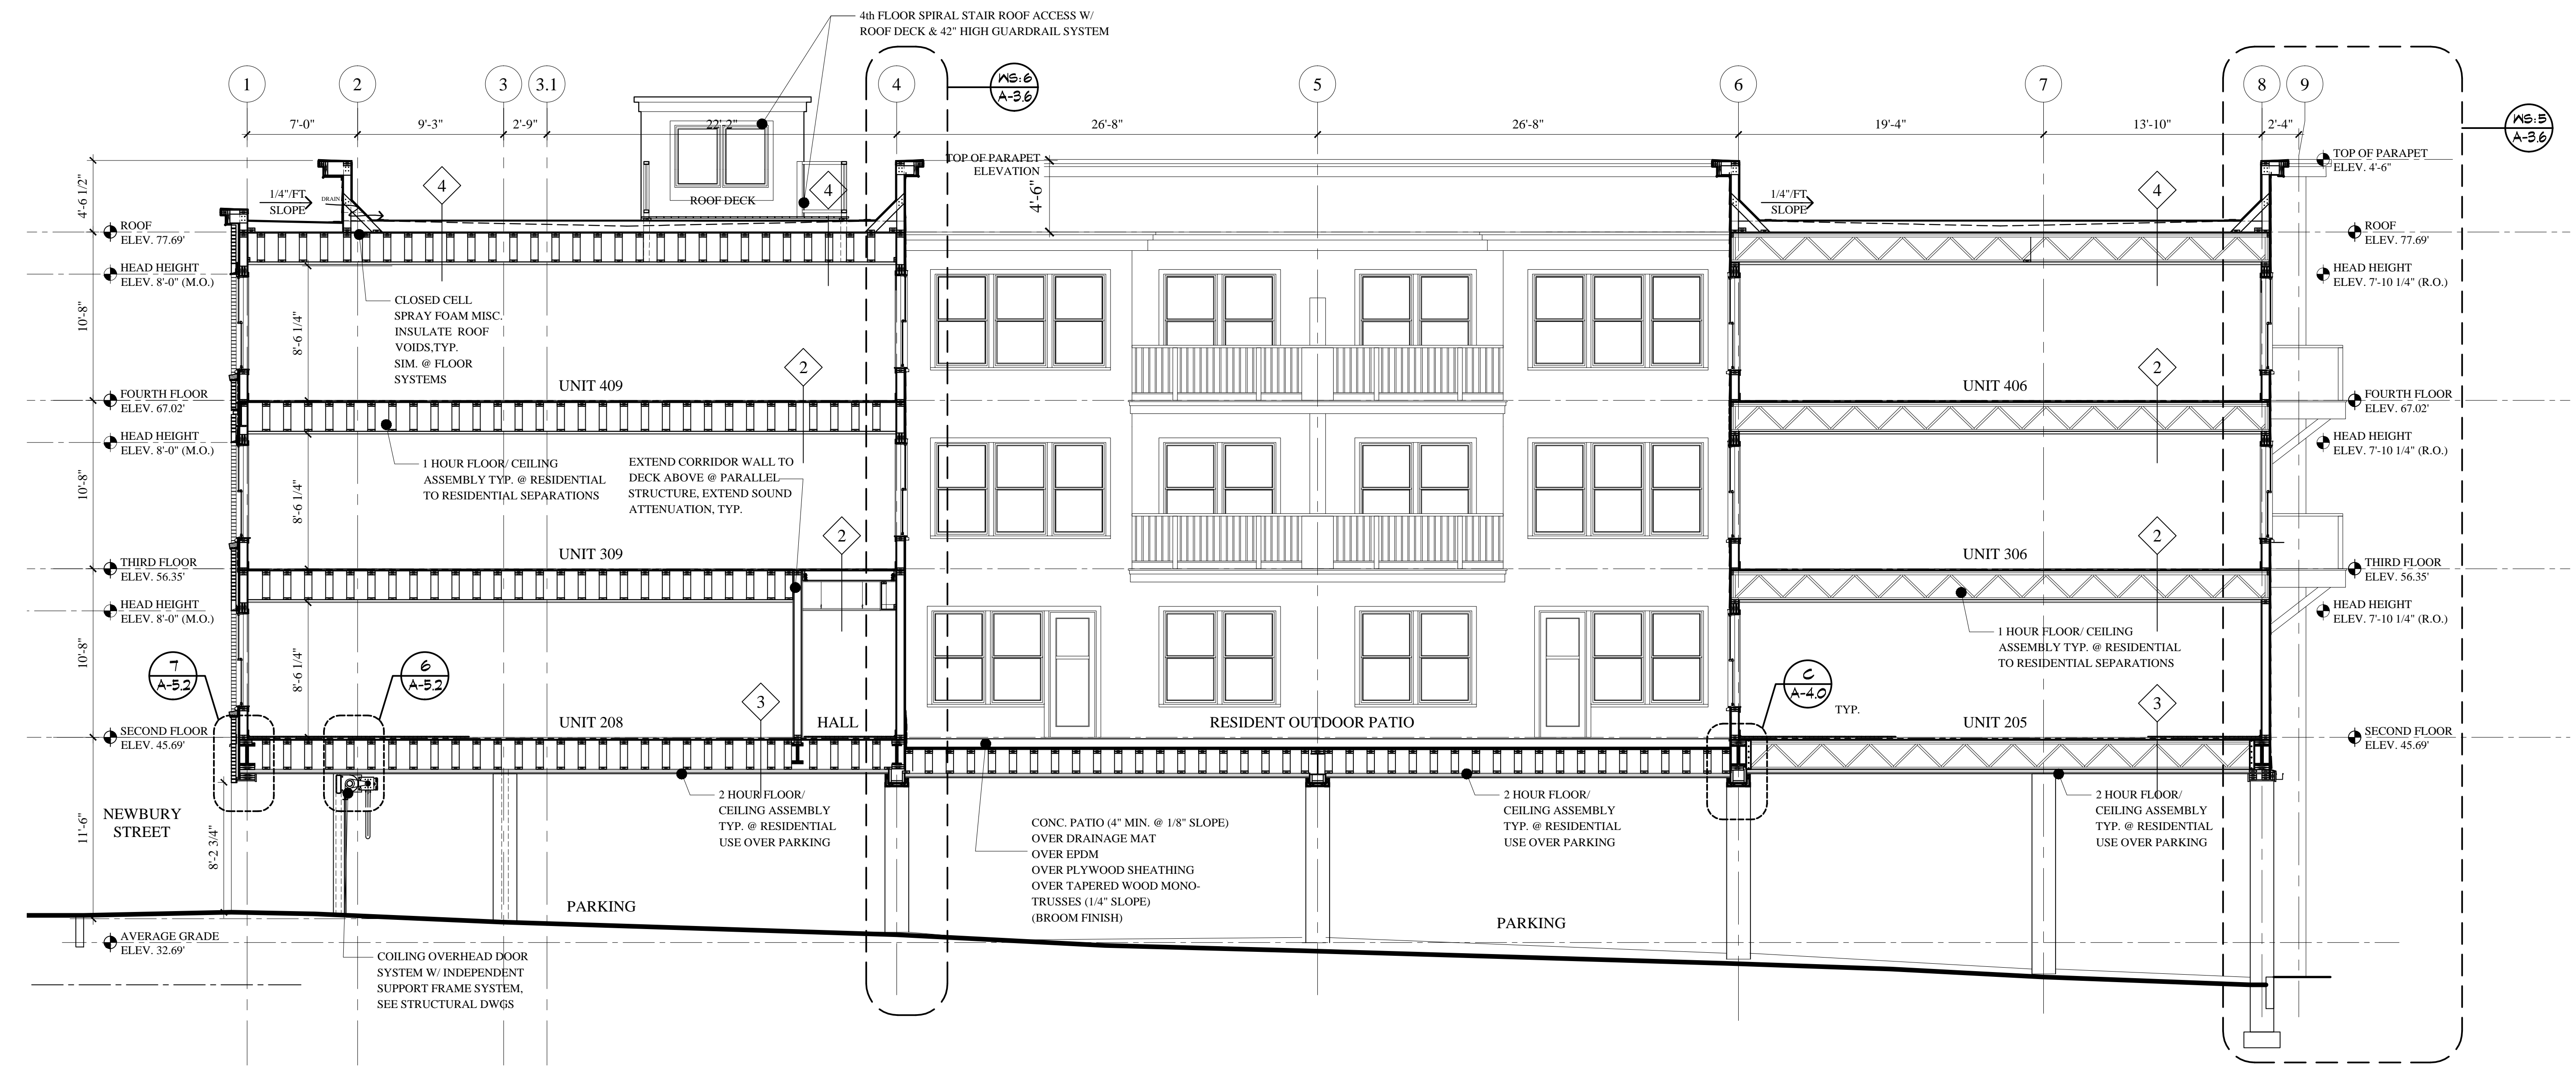

INDIA STREET  
NEIGHBORHOOD  
PORTLAND, MAINE

BUILDING SECTIONS

REVISIONS
DATE
JUNE 2016
PROJECT
INDIA STREET
DRAWN BY
...
CHECK BY
MJM

**C BUILDING SECTION**  
A-1.3 SCALE: 3/16" = 1'-0"

CONSTRUCTION SET  
NOVEMBER 18, 2016