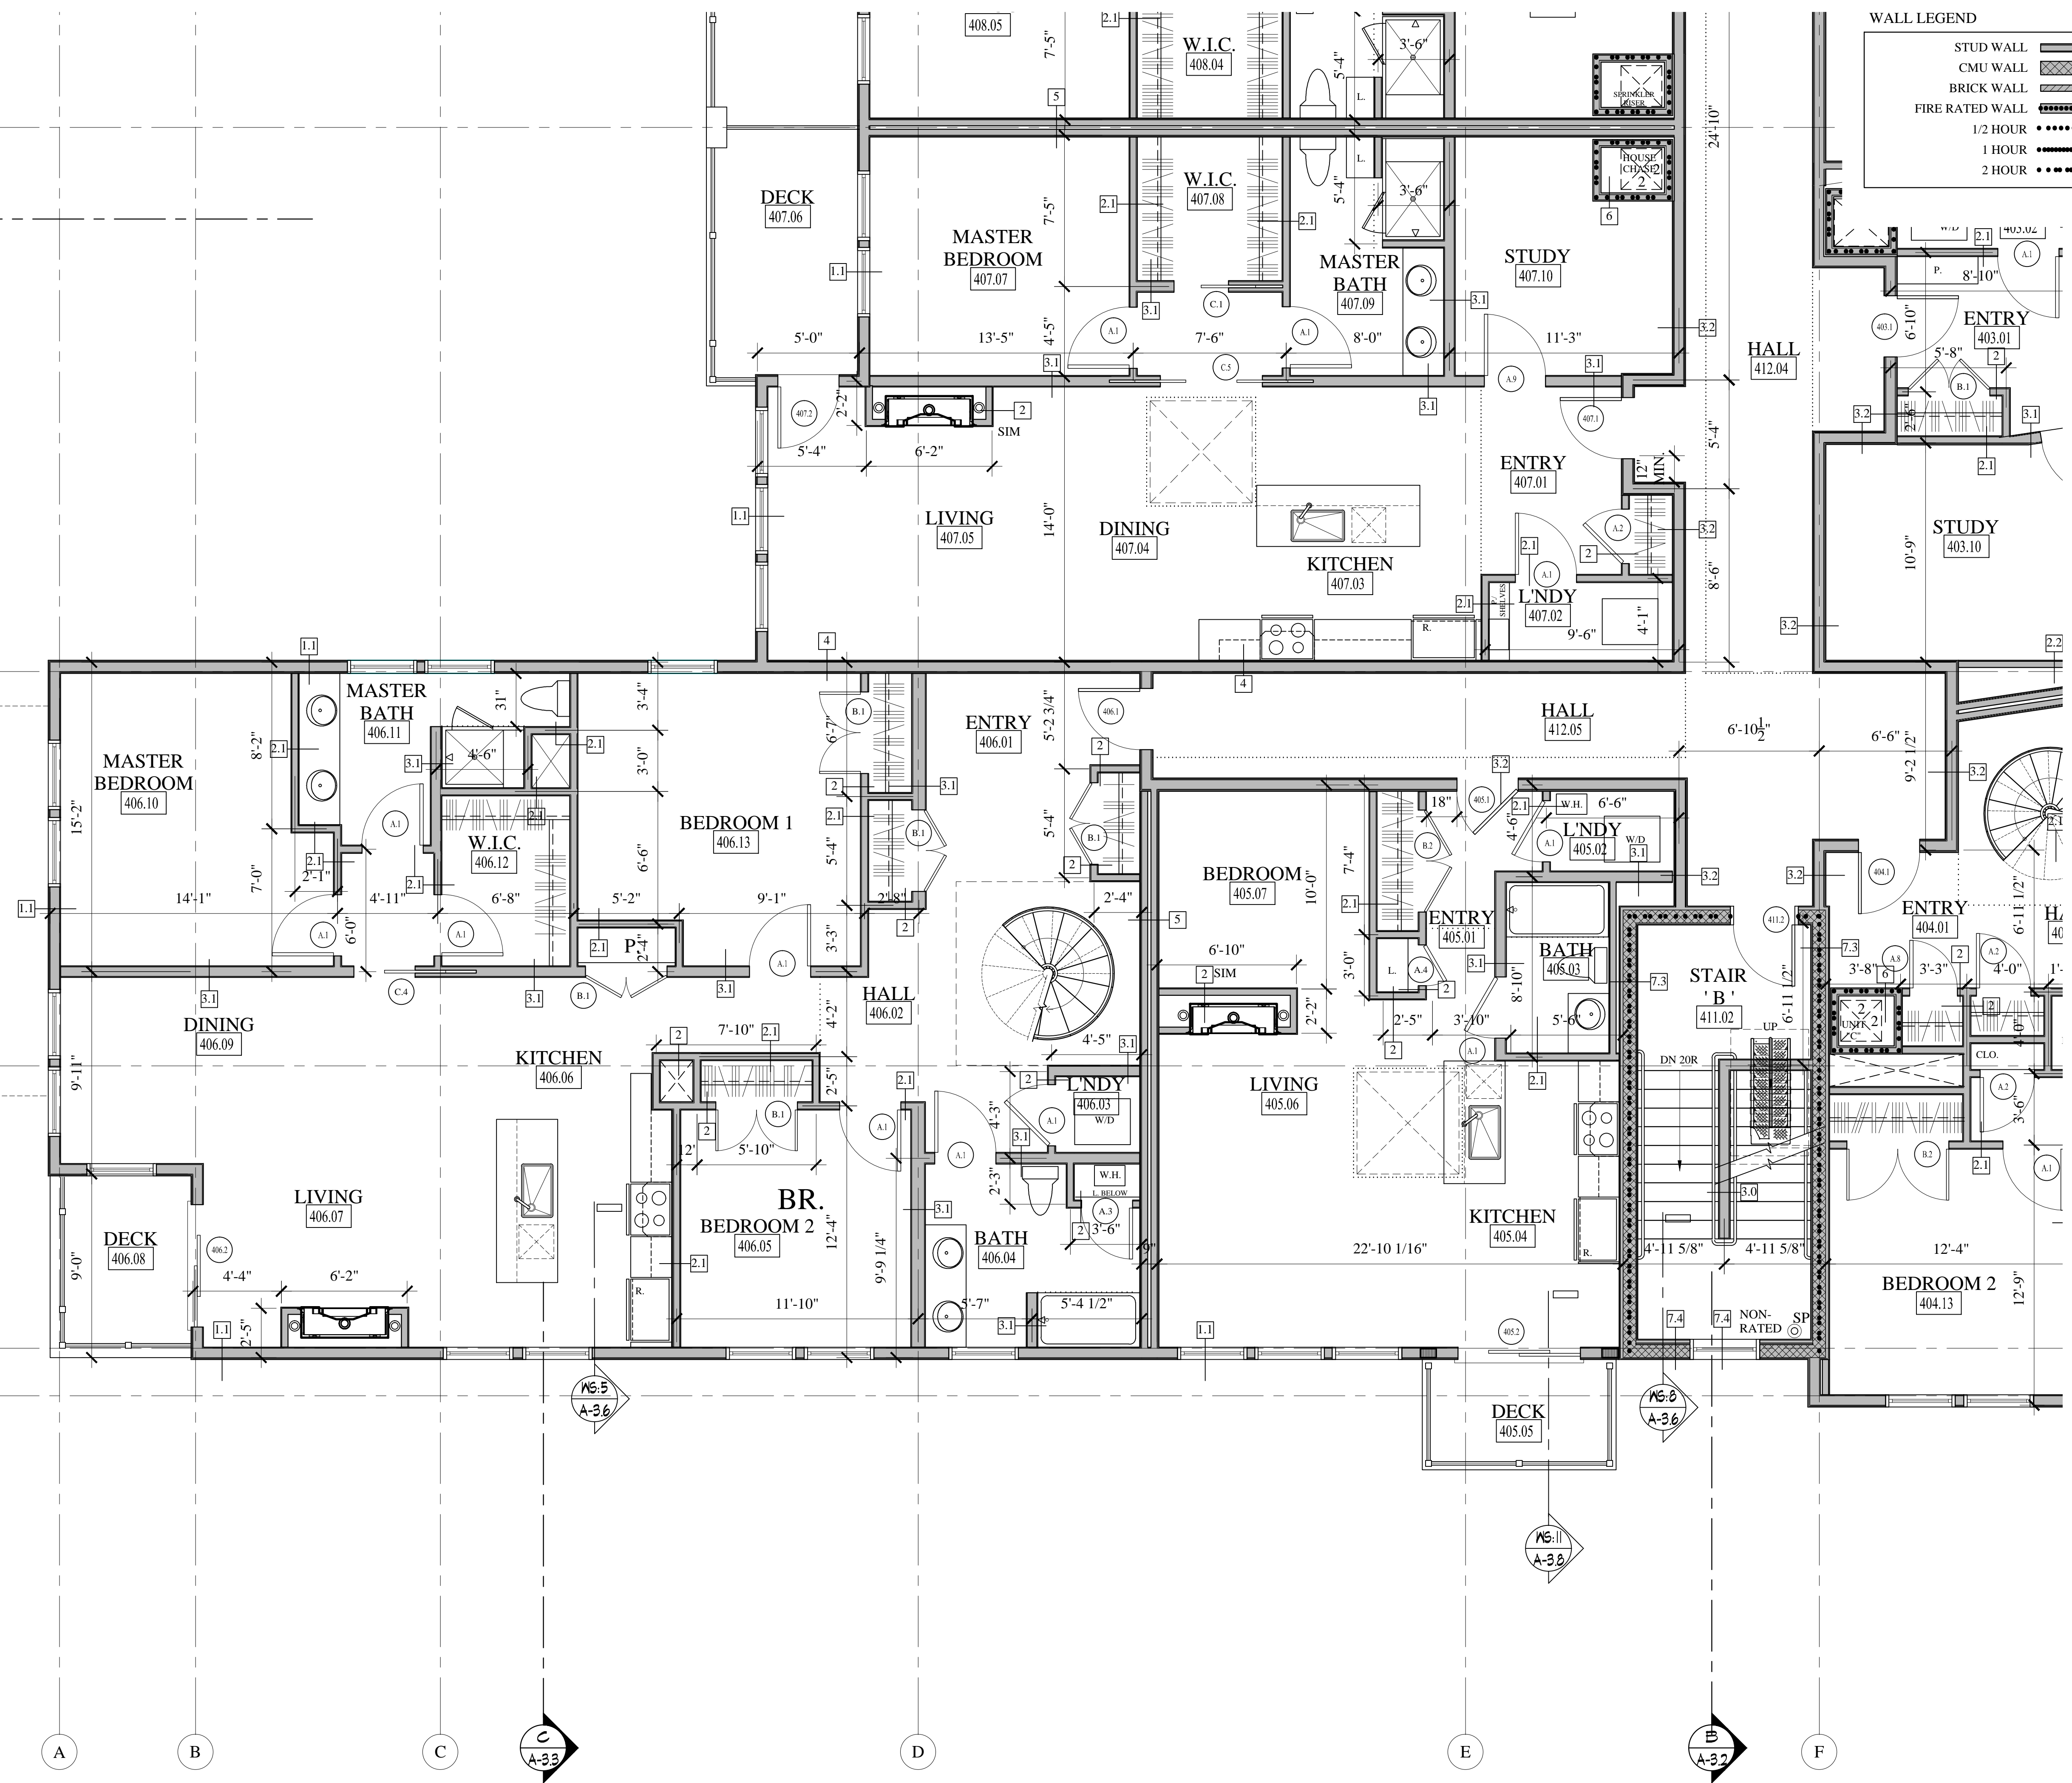

PARTIAL FOURTH FLOOR PLAN 'C'

REVISIONS
DATE
PROJECT
INDIA STREET
DRAWN BY
CHECK BY
MAM

A-1.20

WALL LEGEND

STUD WALL	
CMU WALL	
BRICK WALL	
FIRE RATED WALL	
1/2 HOUR	
1 HOUR	
2 HOUR	

PARTIAL FOURTH FLOOR PLAN 'C'
SCALE: 1/4"=1'-0"

CONSTRUCTION SET
NOVEMBER 18, 2016