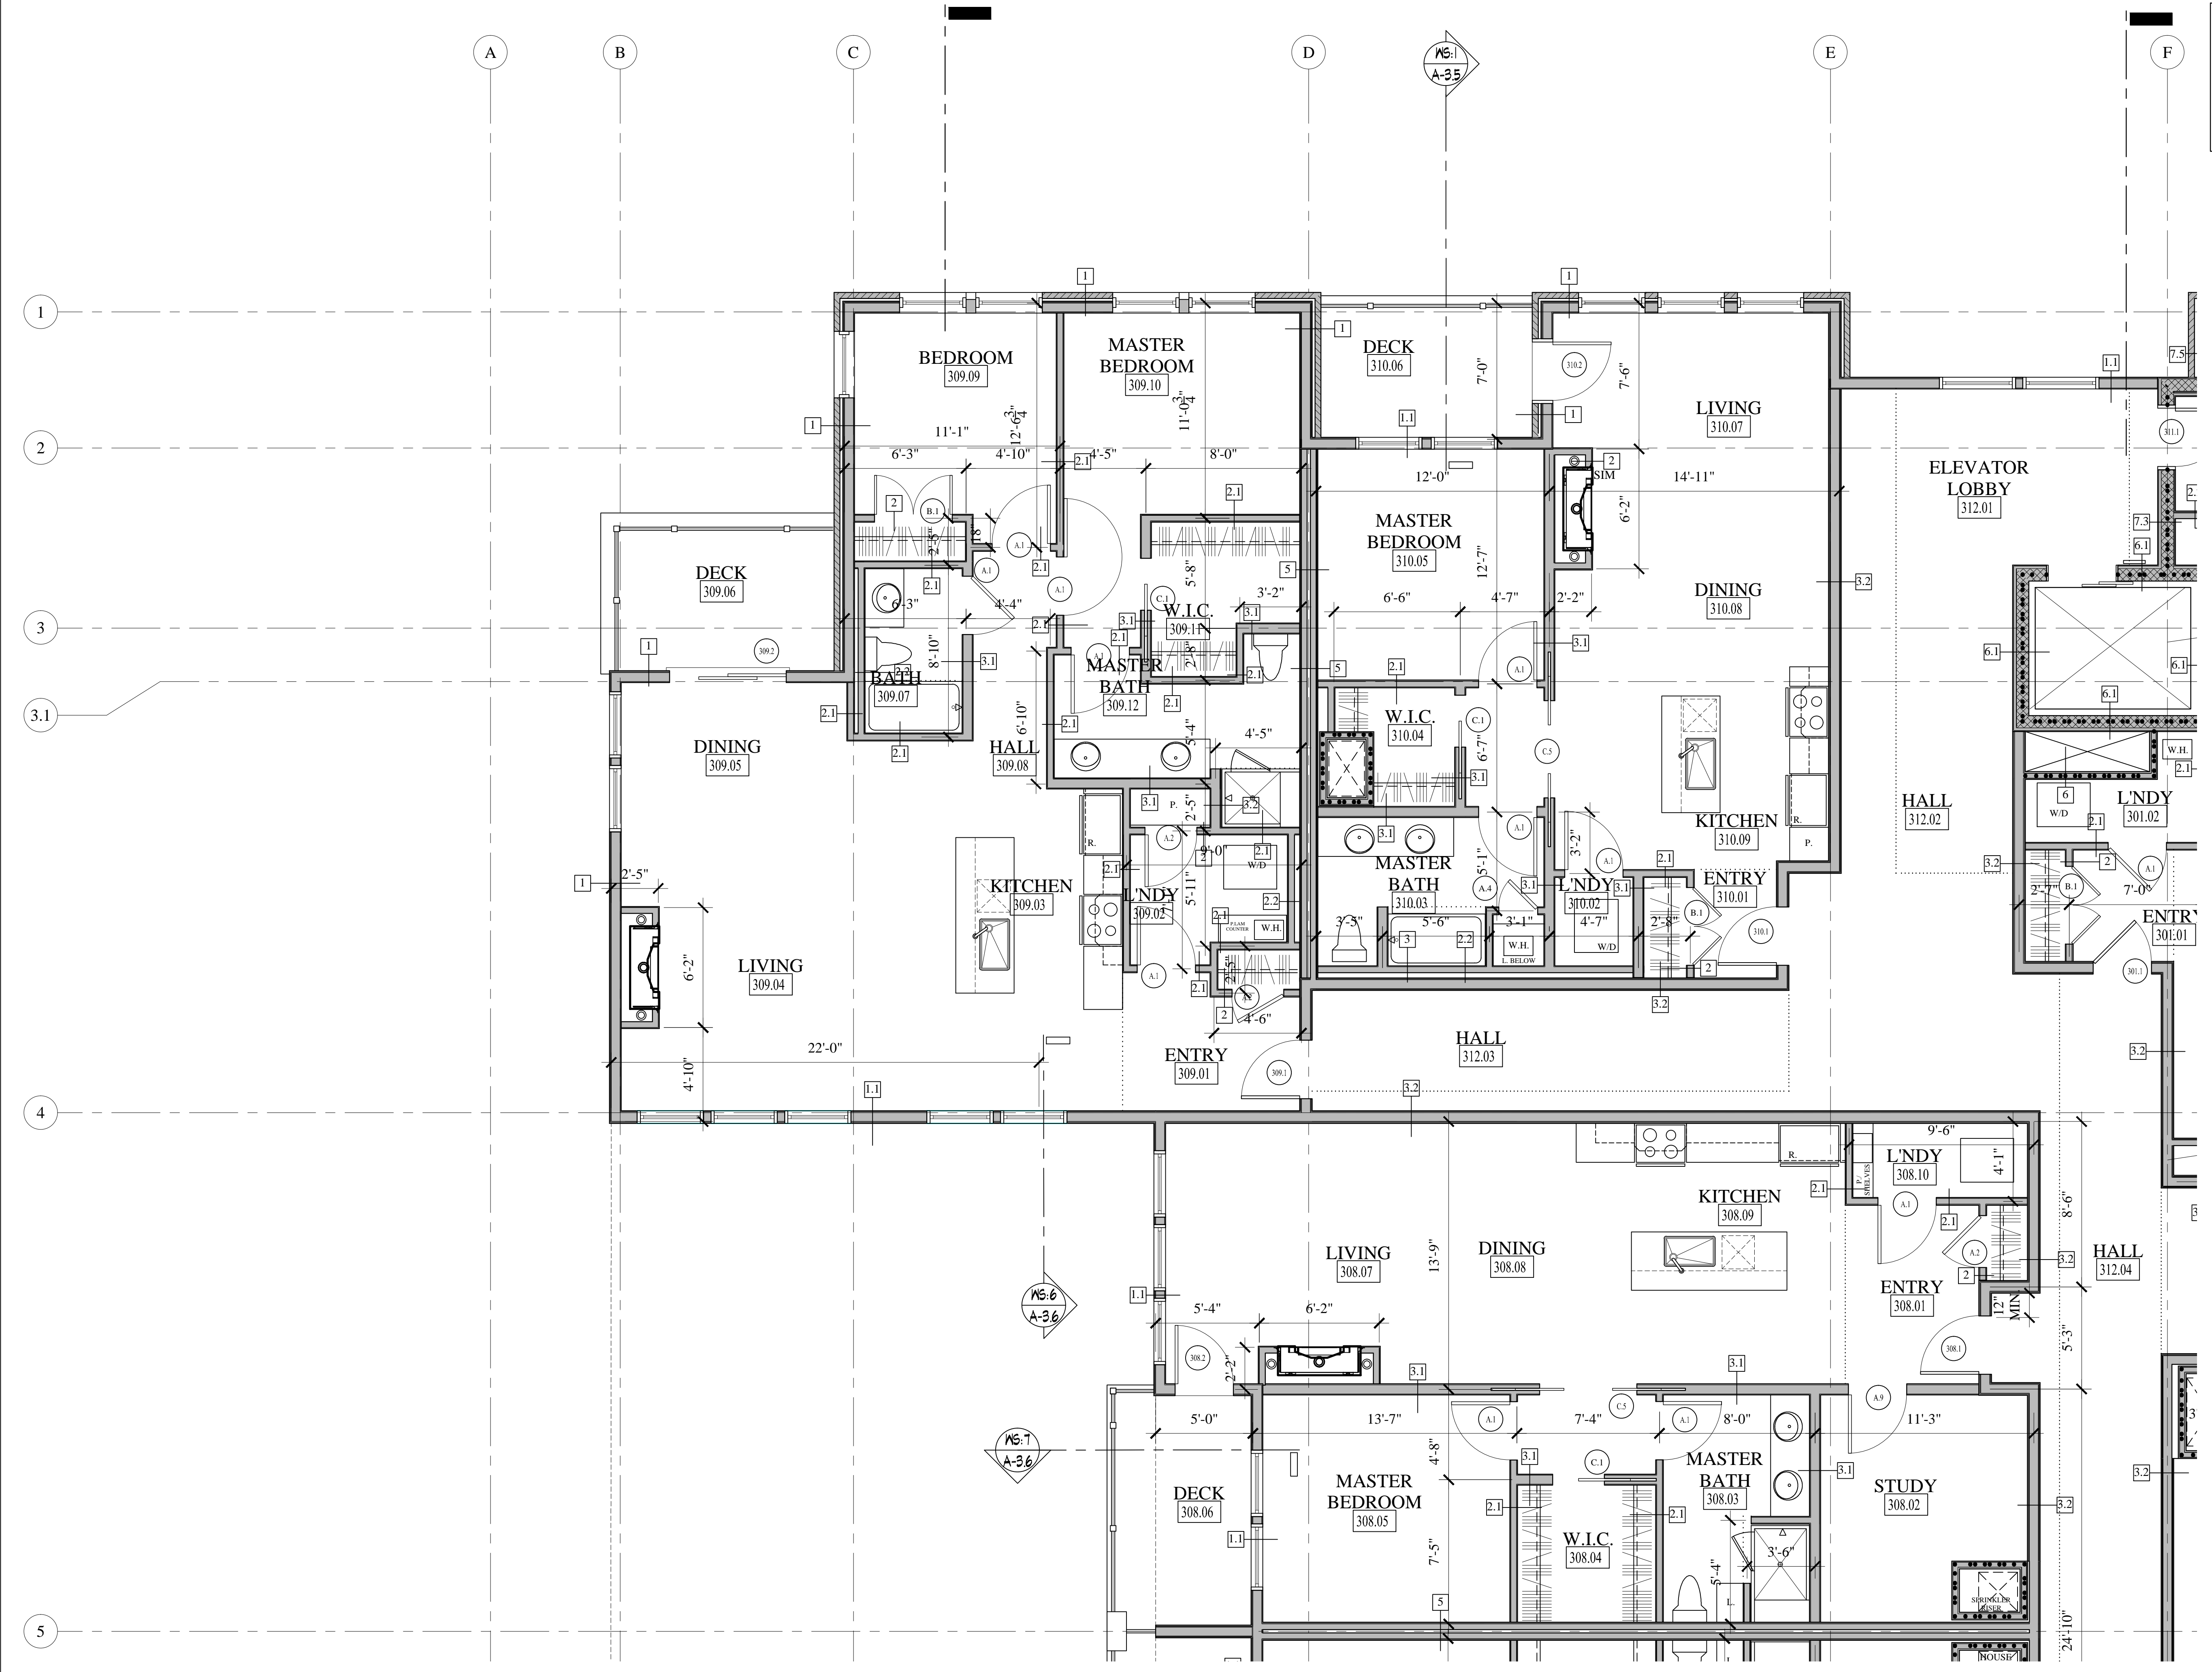

© COPYRIGHT 2016  
MARK MUELLER ARCHITECTS

62

I  
N  
D  
I  
A

INDIA STREET  
NEIGHBORHOOD  
PORTLAND, MAINE

PARTIAL THIRD FLOOR PLAN 'D'

REVISIONS	DATE
	JUNE 2016
PROJECT	INDIA STREET
DRAWN BY	...
CHECK BY	MAM

**PARTIAL THIRD FLOOR PLAN 'D'**  
SCALE: 1/4"=1'-0"

CONSTRUCTION SET  
NOVEMBER 18, 2016

A-1.17