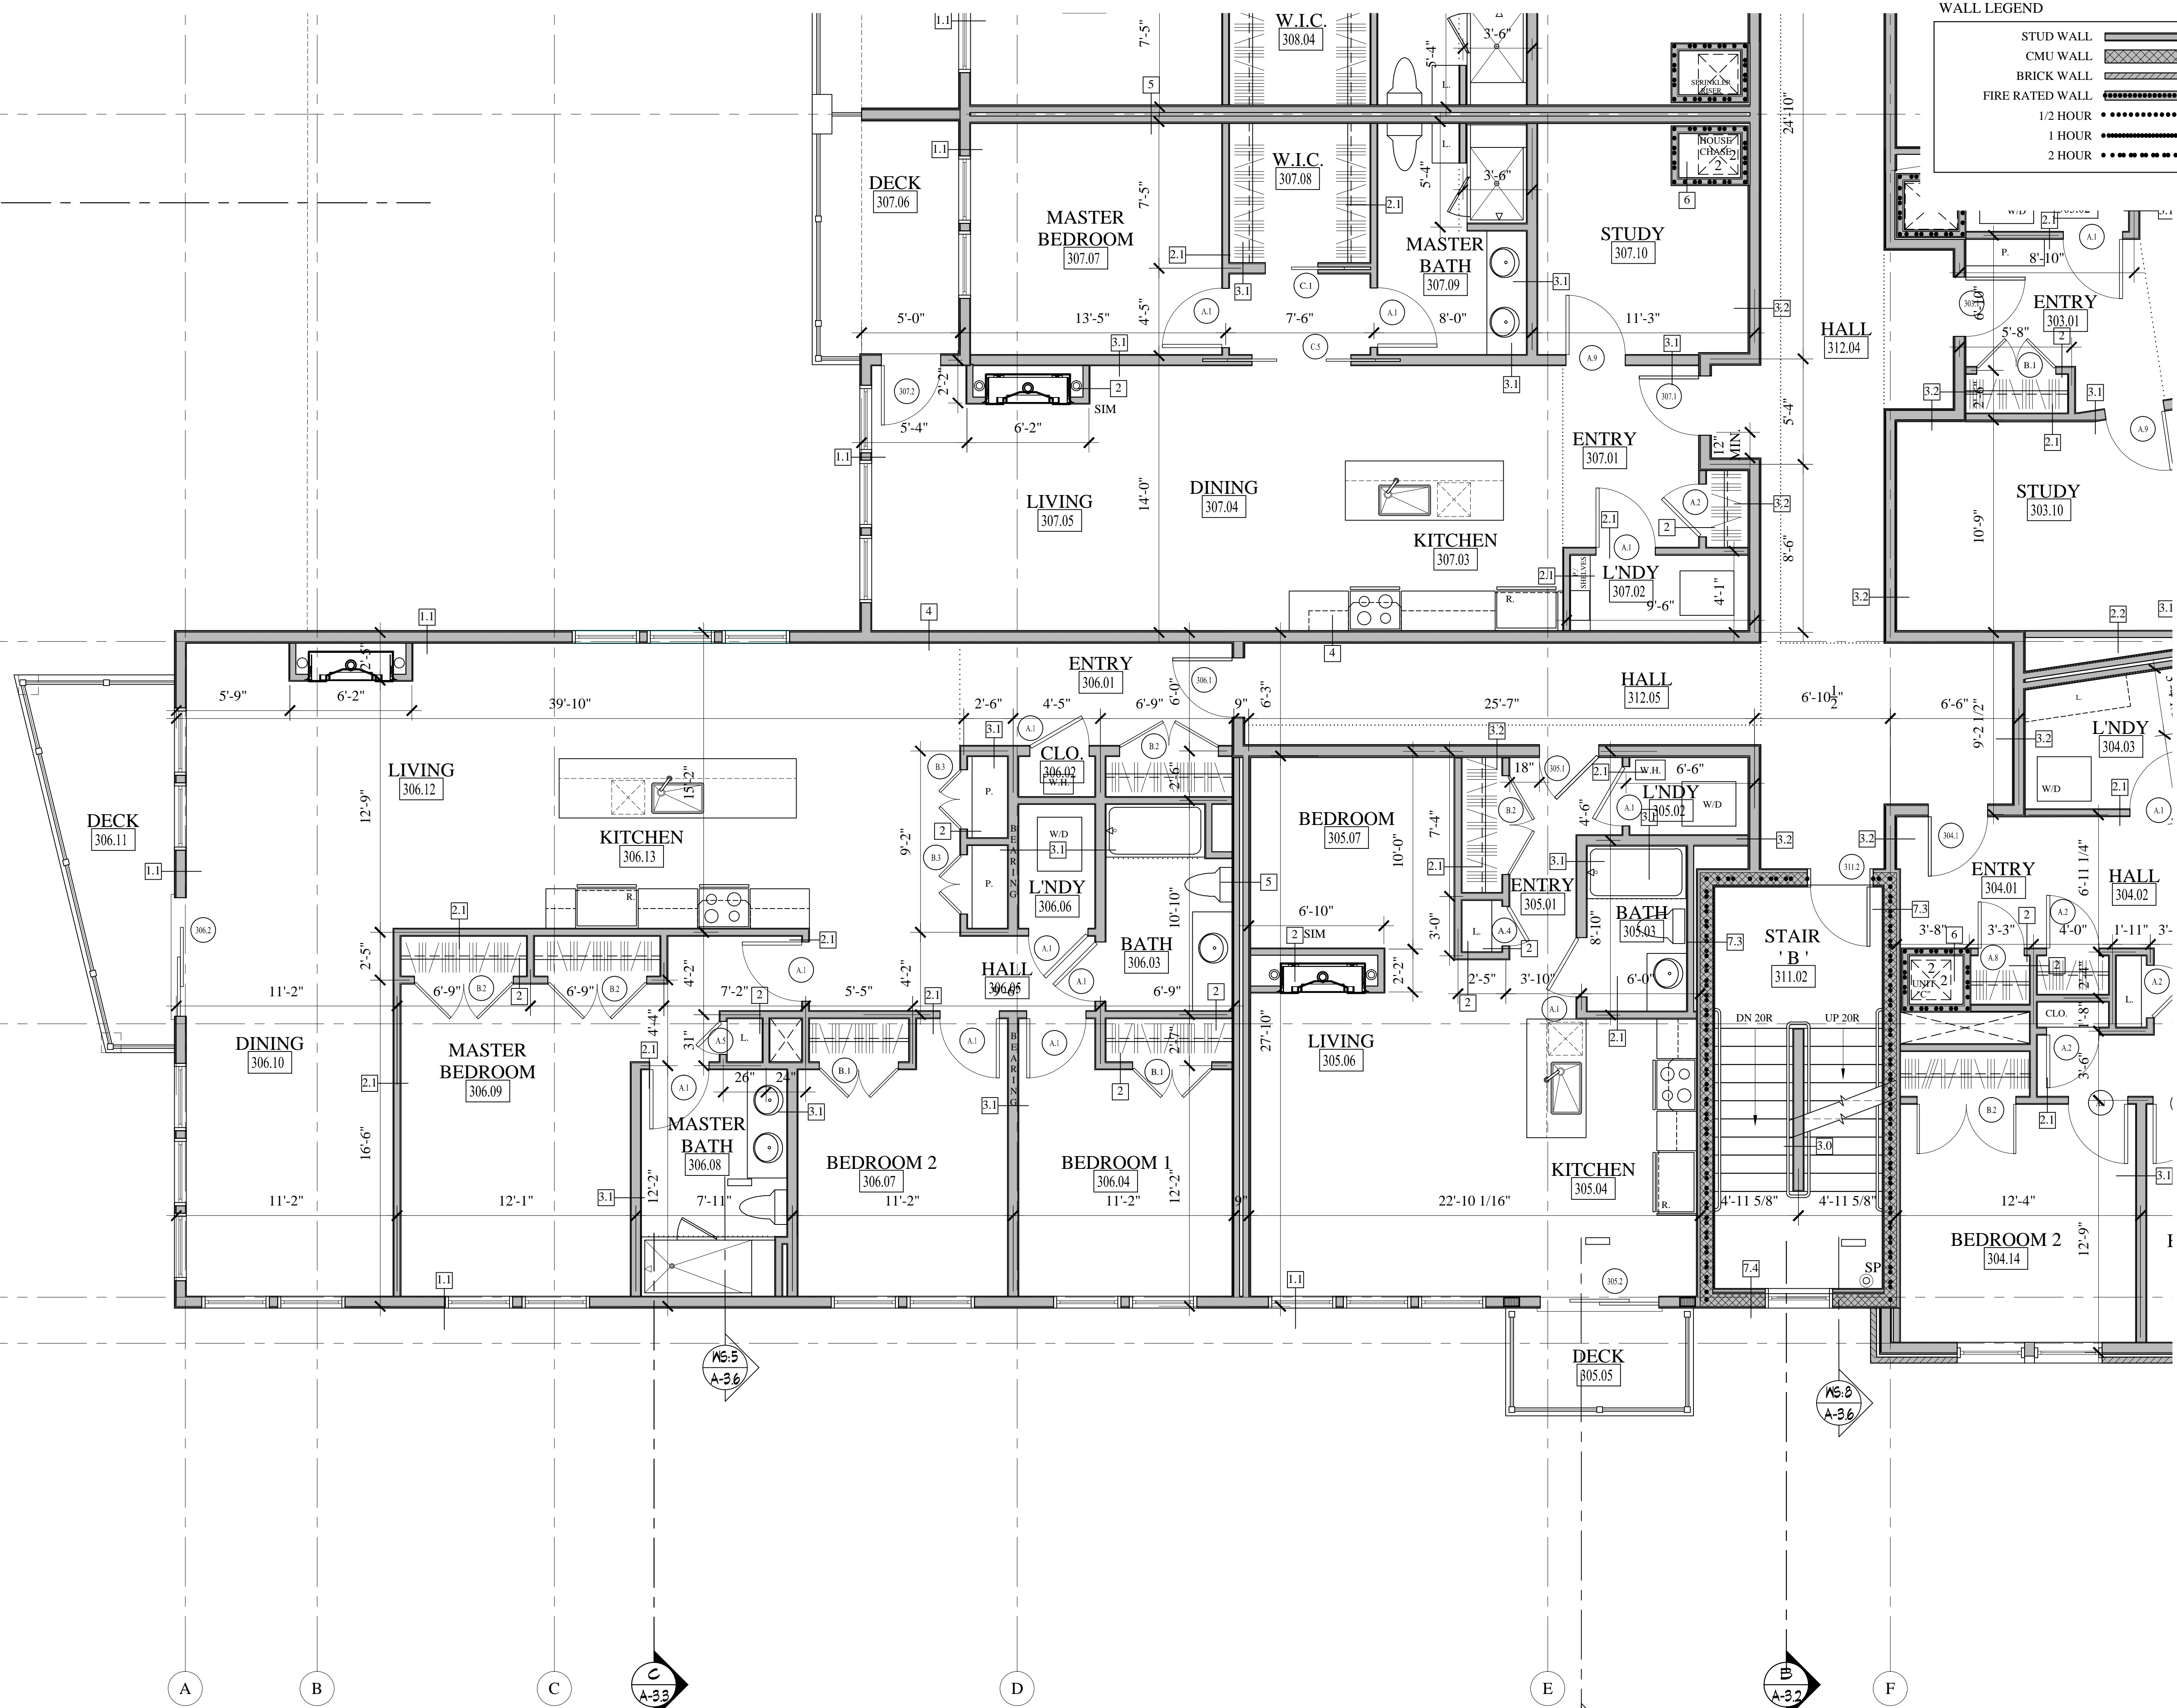

I  
N  
D  
I  
A

INDIA STREET  
NEIGHBORHOOD  
PORTLAND, MAINE

PARTIAL THIRD FLOOR PLAN 'C'

REVISIONS  
DATE: JUNE 2016  
PROJECT: INDIA STREET  
DRAWN BY: ...  
CHECK BY: MAM

**A-1.16**

**WALL LEGEND**

STUD WALL	
CMU WALL	
BRICK WALL	
FIRE RATED WALL	
1/2 HOUR	
1 HOUR	
2 HOUR	

**PARTIAL THIRD FLOOR PLAN 'C'**  
SCALE: 1/4"=1'-0"

**CONSTRUCTION SET**  
NOVEMBER 18, 2016