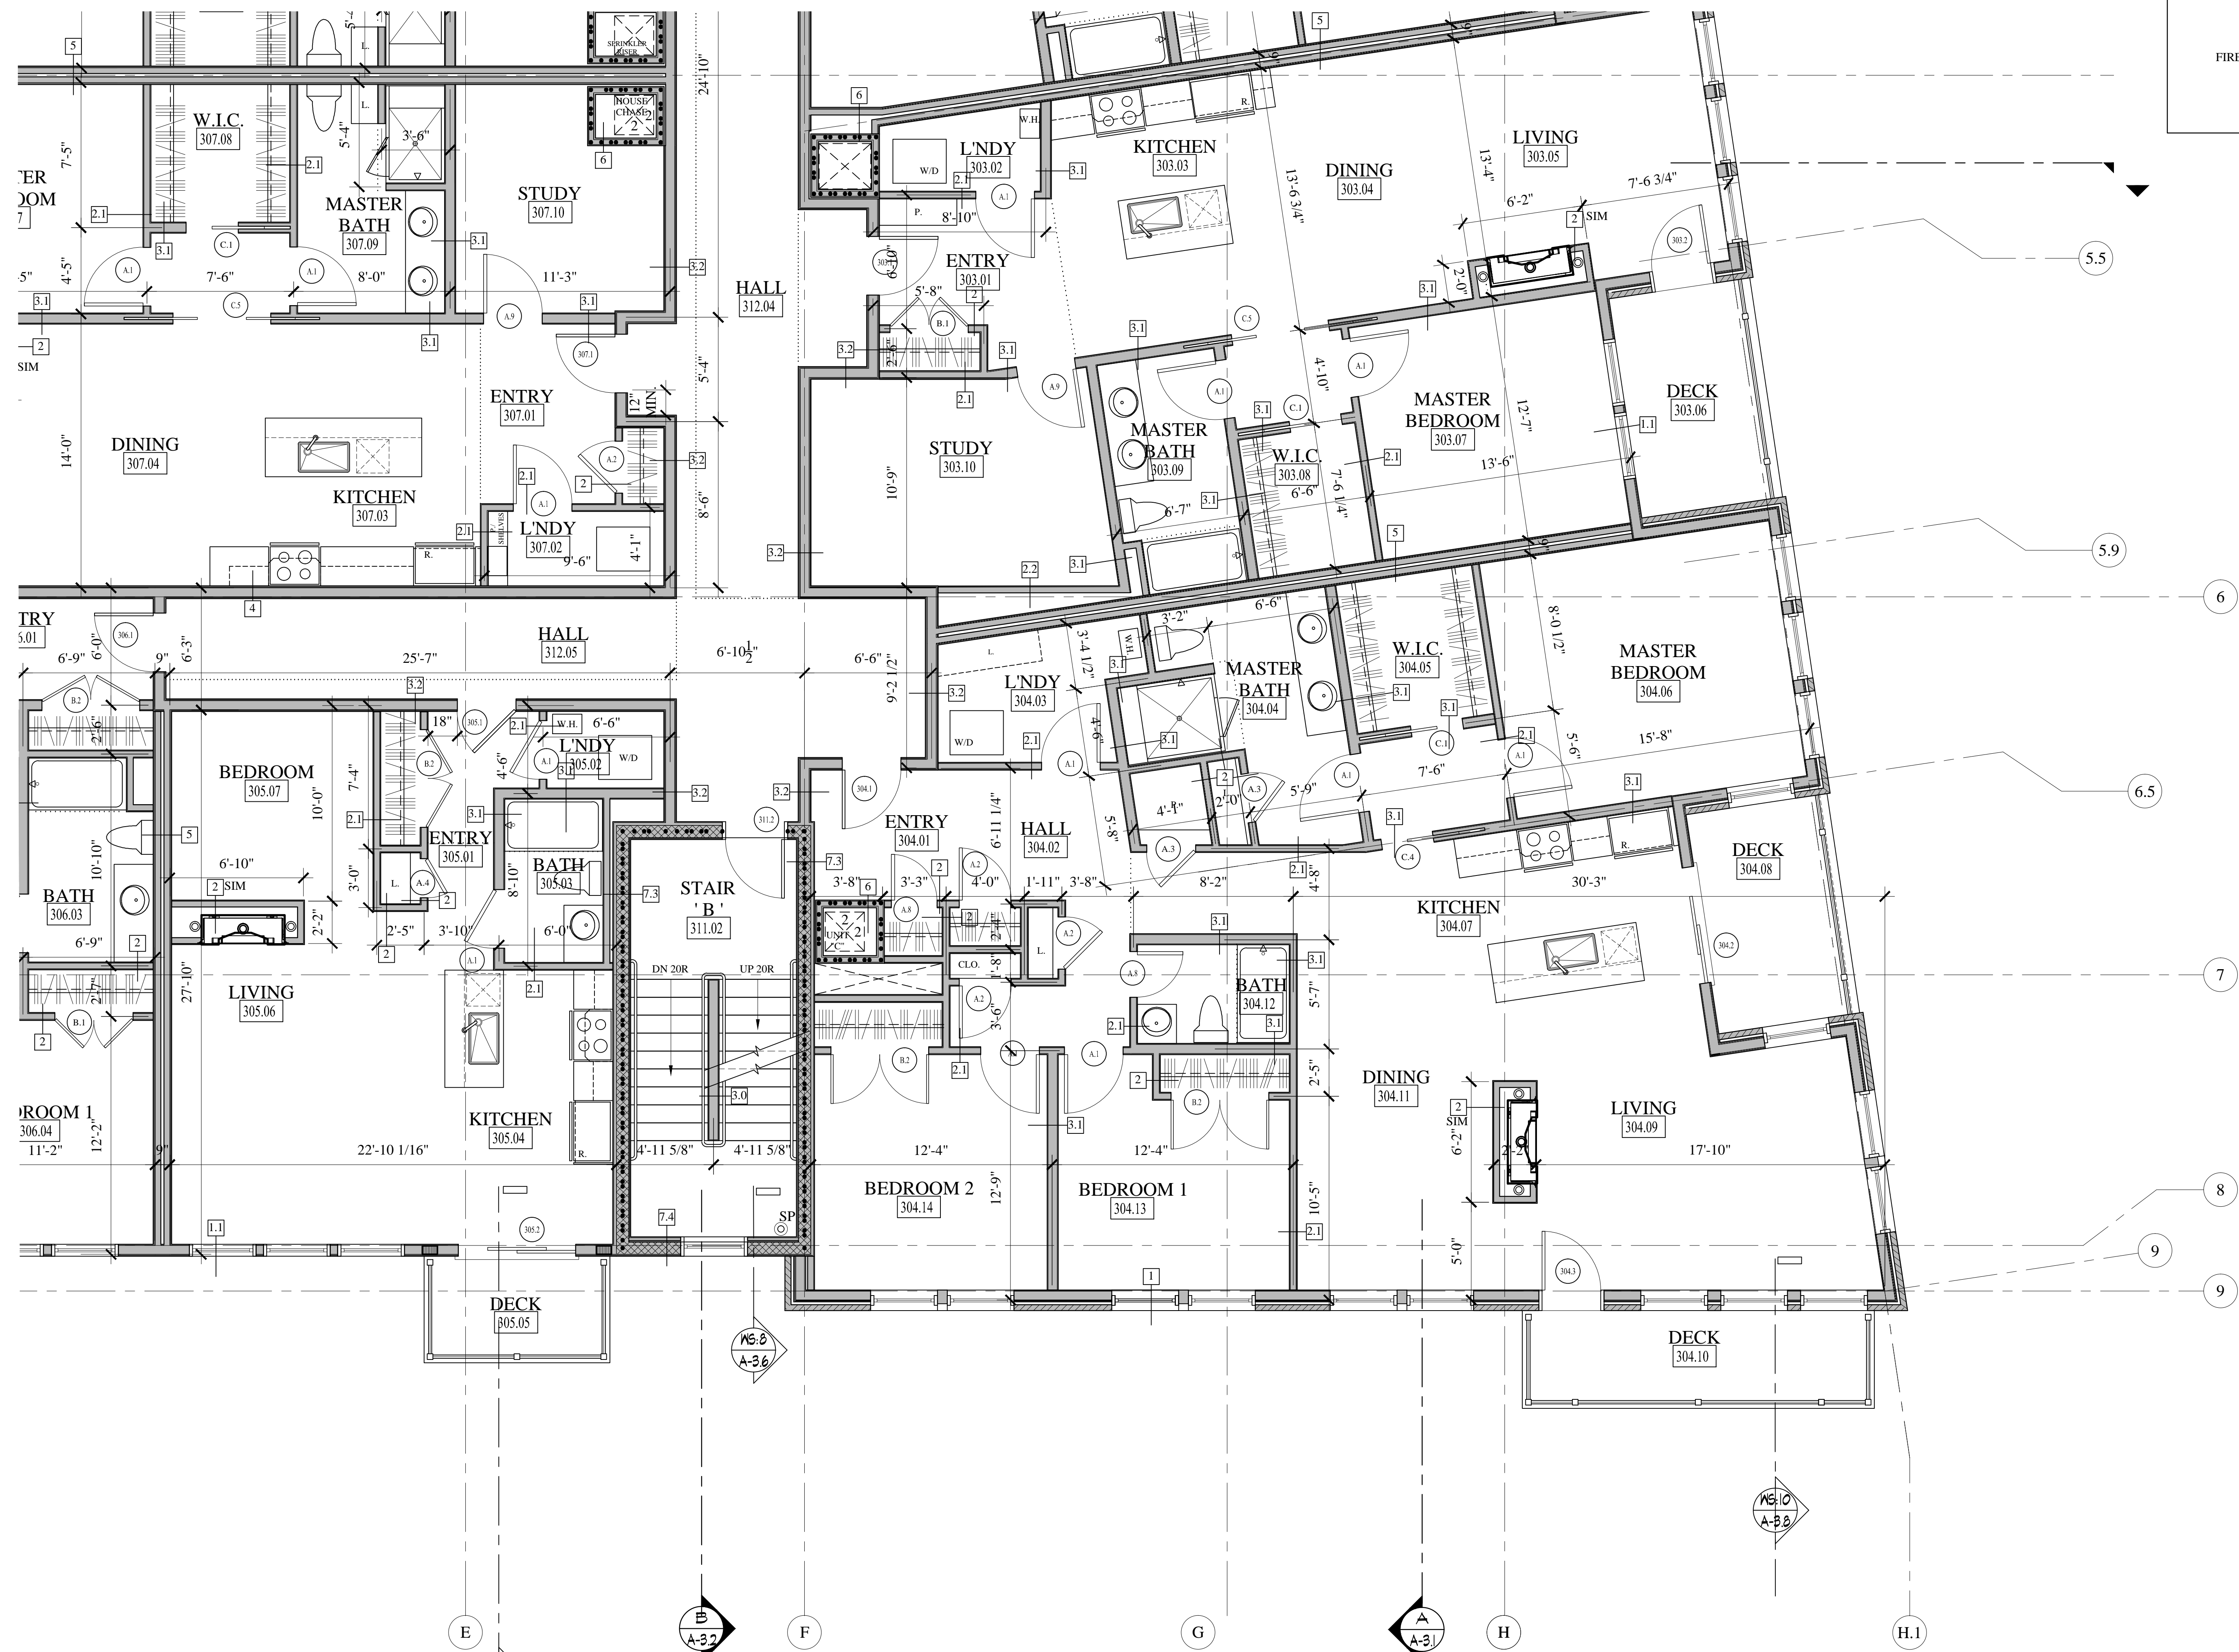

© COPYRIGHT 2016
MARK MUELLER ARCHITECTS

62

I
N
D
I
A

INDIA STREET
NEIGHBORHOOD
PORTLAND, MAINE

PARTIAL THIRD FLOOR PLAN ' B '

REVISIONS	DATE
PROJECT	INDIA STREET
DRAWN BY	...
CHECK BY	MAM

PARTIAL THIRD FLOOR PLAN ' B '
SCALE: 1/4"=1'-0"

CONSTRUCTION SET
NOVEMBER 18, 2016

A-1.15