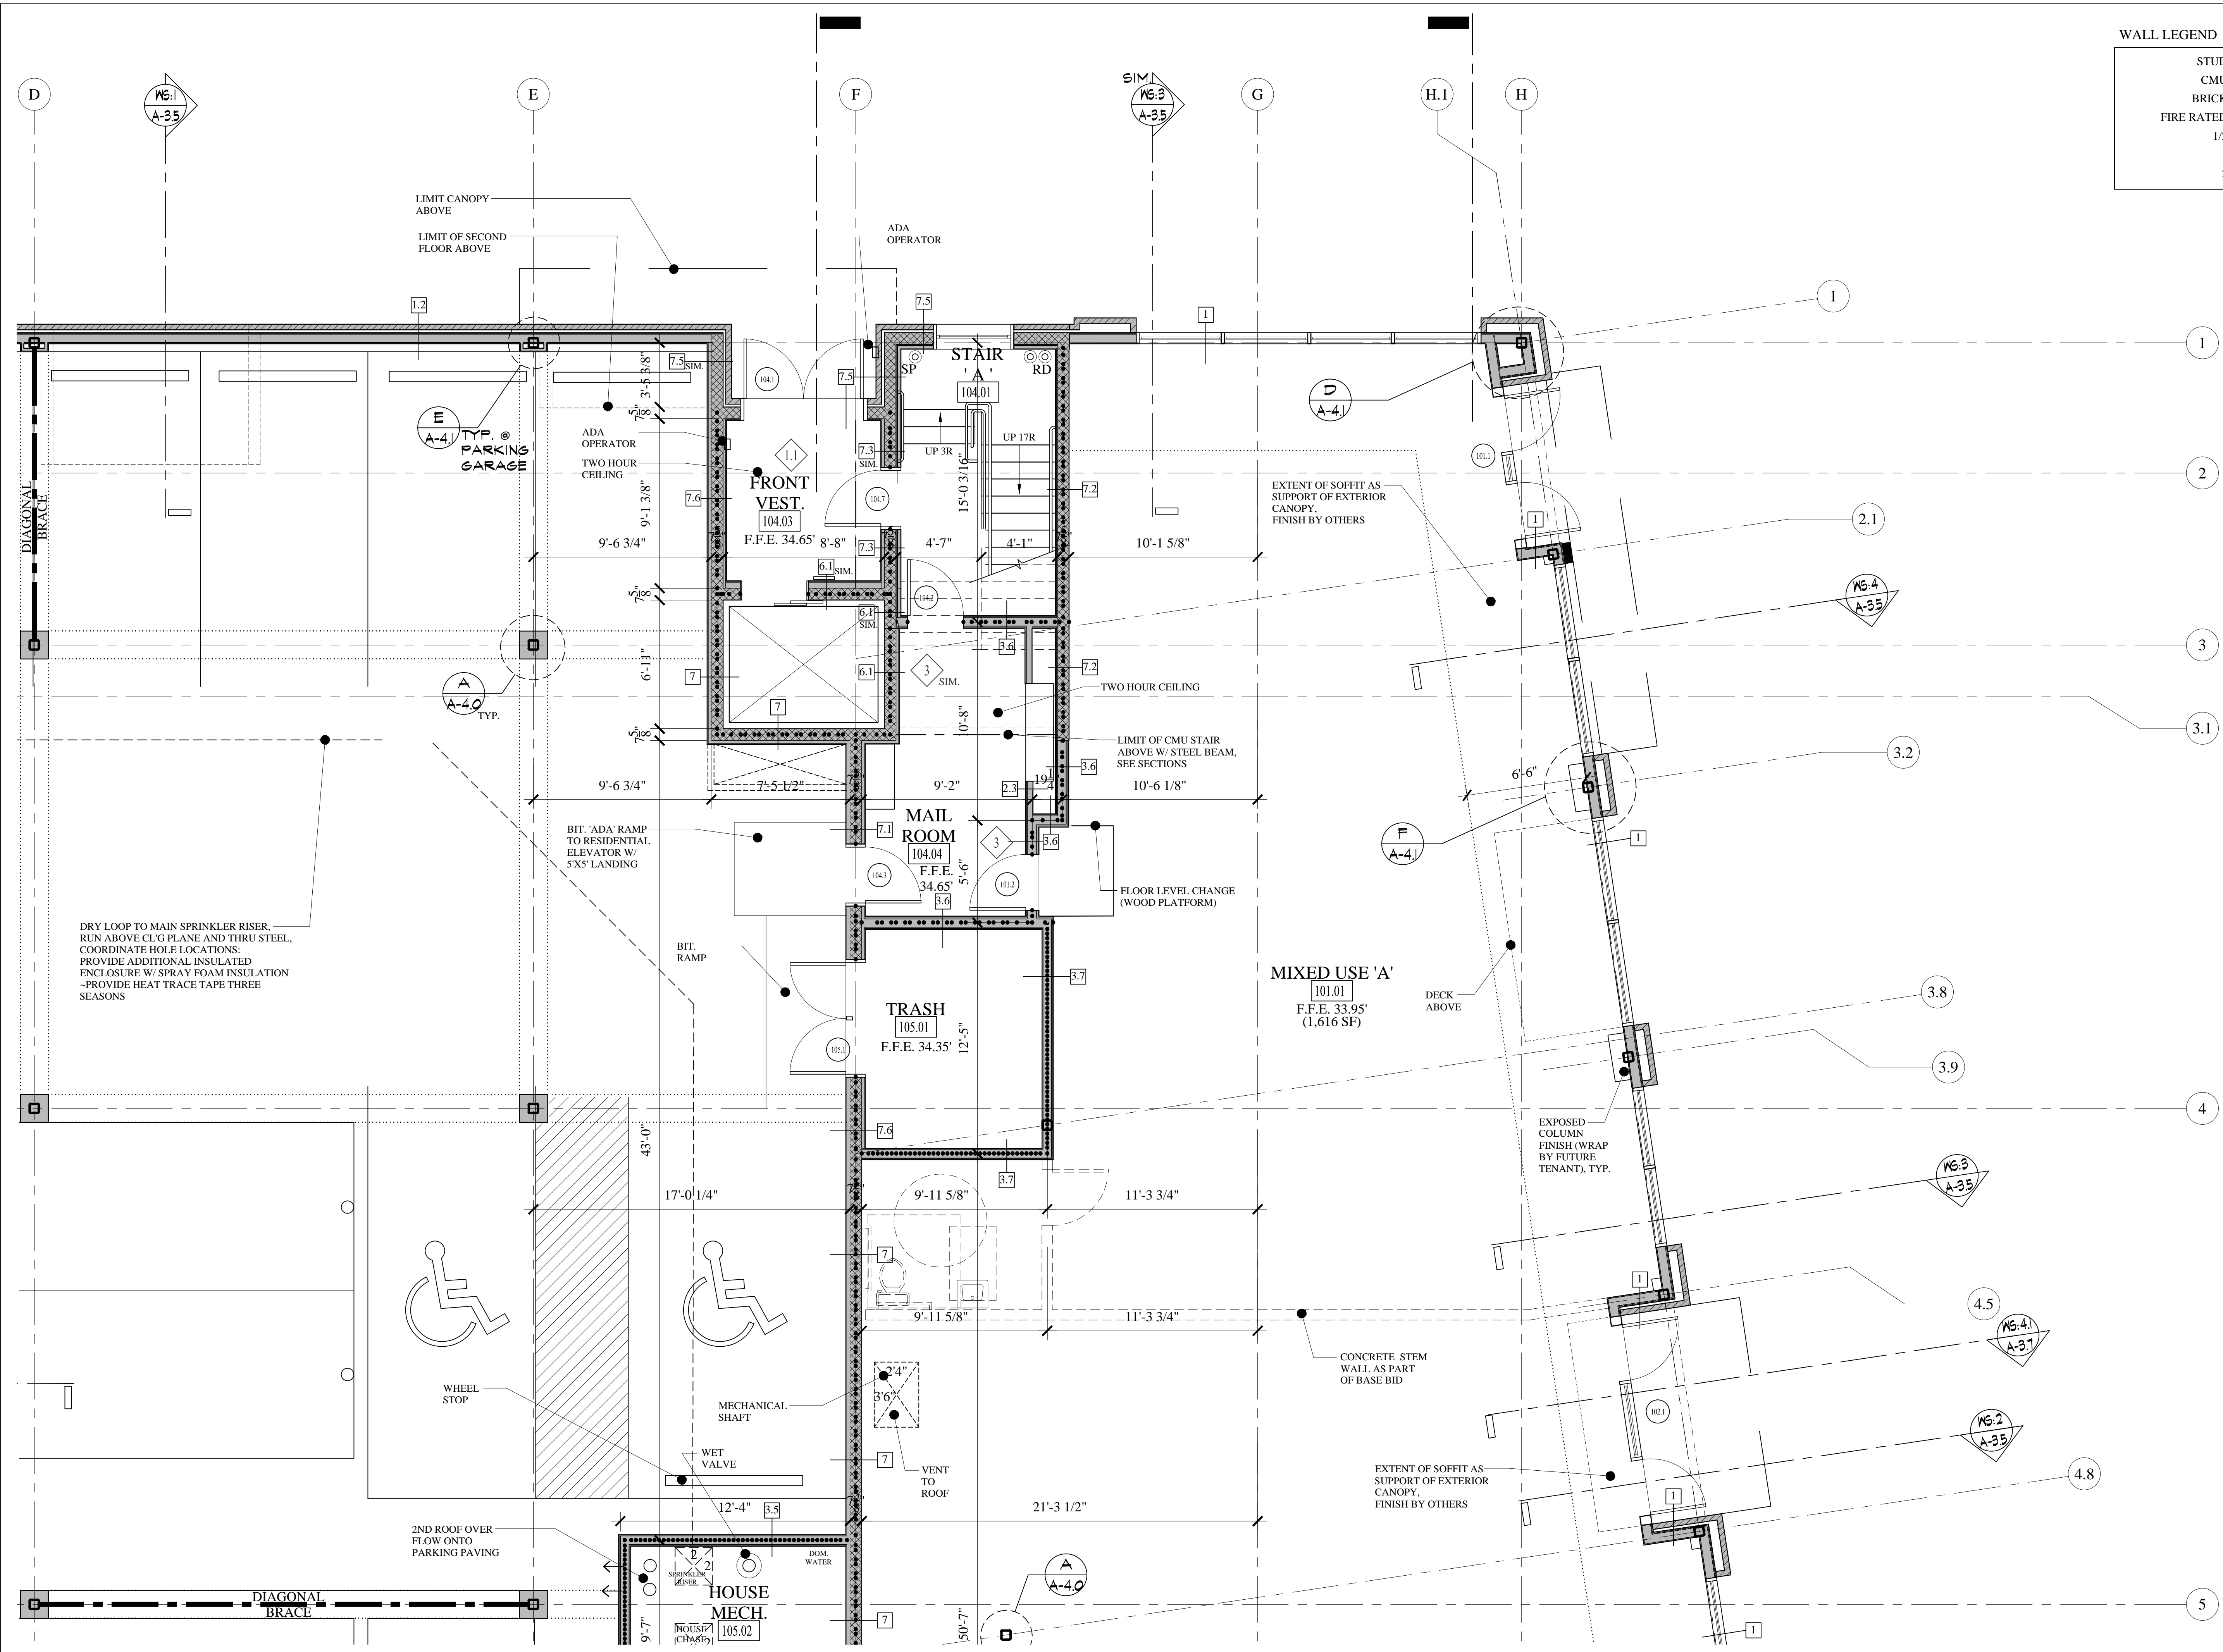

© COPYRIGHT 2016
MARK MUELLER ARCHITECTS

62

I
N
D
I
A

INDIA STREET
NEIGHBORHOOD
PORTLAND, MAINE

PARTIAL FIRST FLOOR PLAN 'A'

REVISIONS	DATE
	JUNE 2016
PROJECT	INDIA STREET
DRAWN BY	...
CHECKED BY	MAM

PARTIAL FIRST FLOOR PLAN 'A'
SCALE: 1/4"=1'-0"

CONSTRUCTION SET
NOVEMBER 18, 2016

A-1.6