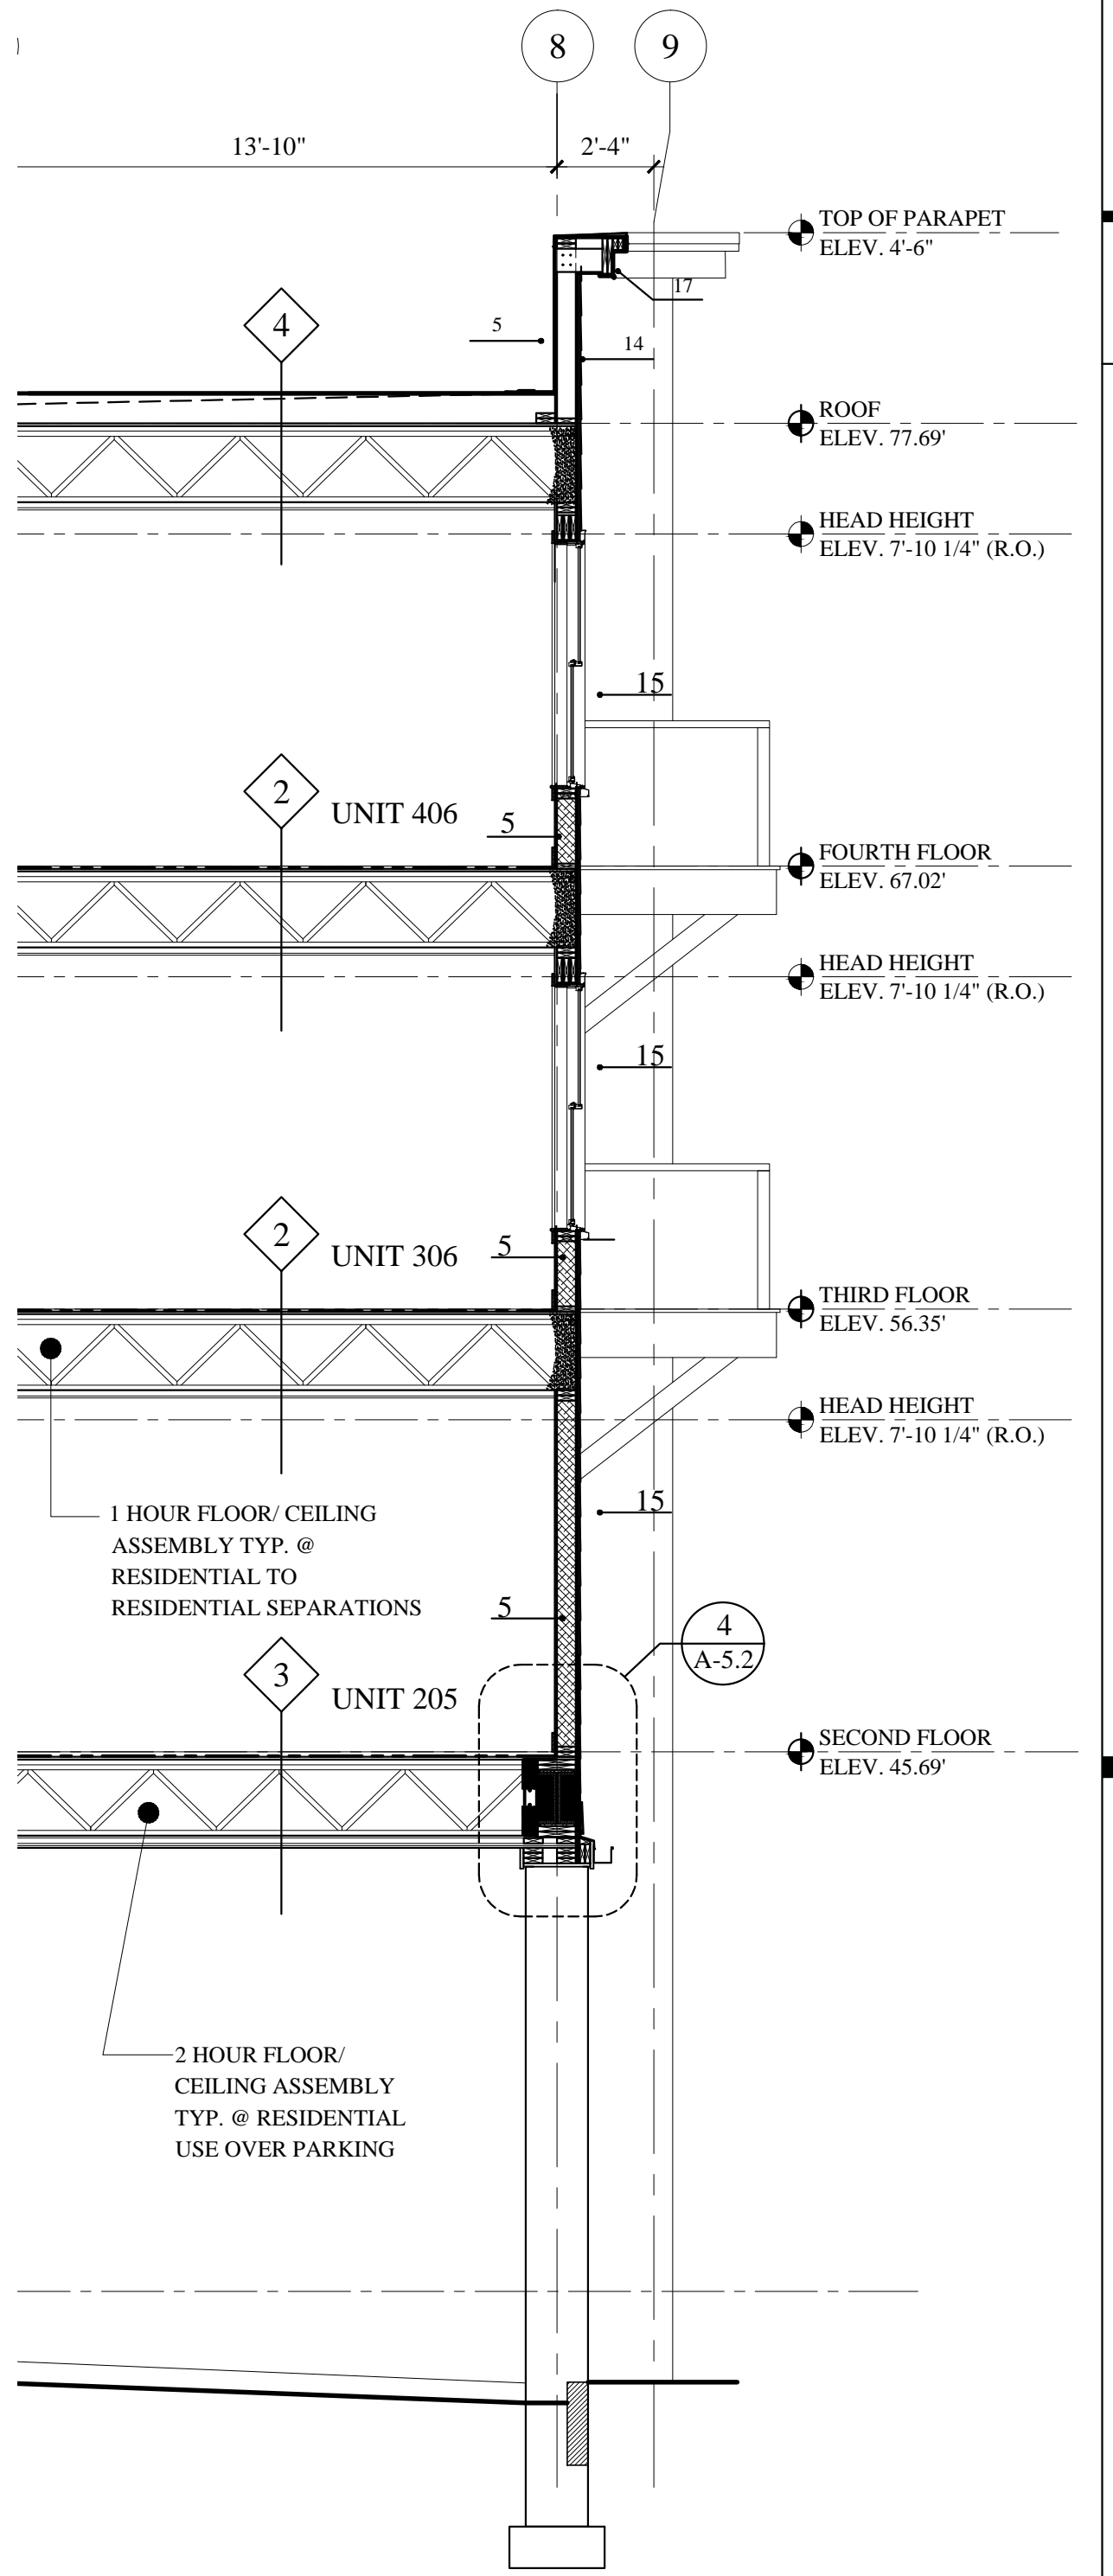

WALL SECTIONS

REVISIONS
DATE
JUNE 2016
PROJECT
INDIA STREET
DRAWN BY
...
CHECK BY
MAM

A-3.6

FOUNDATION PERMIT
JULY 8, 2016