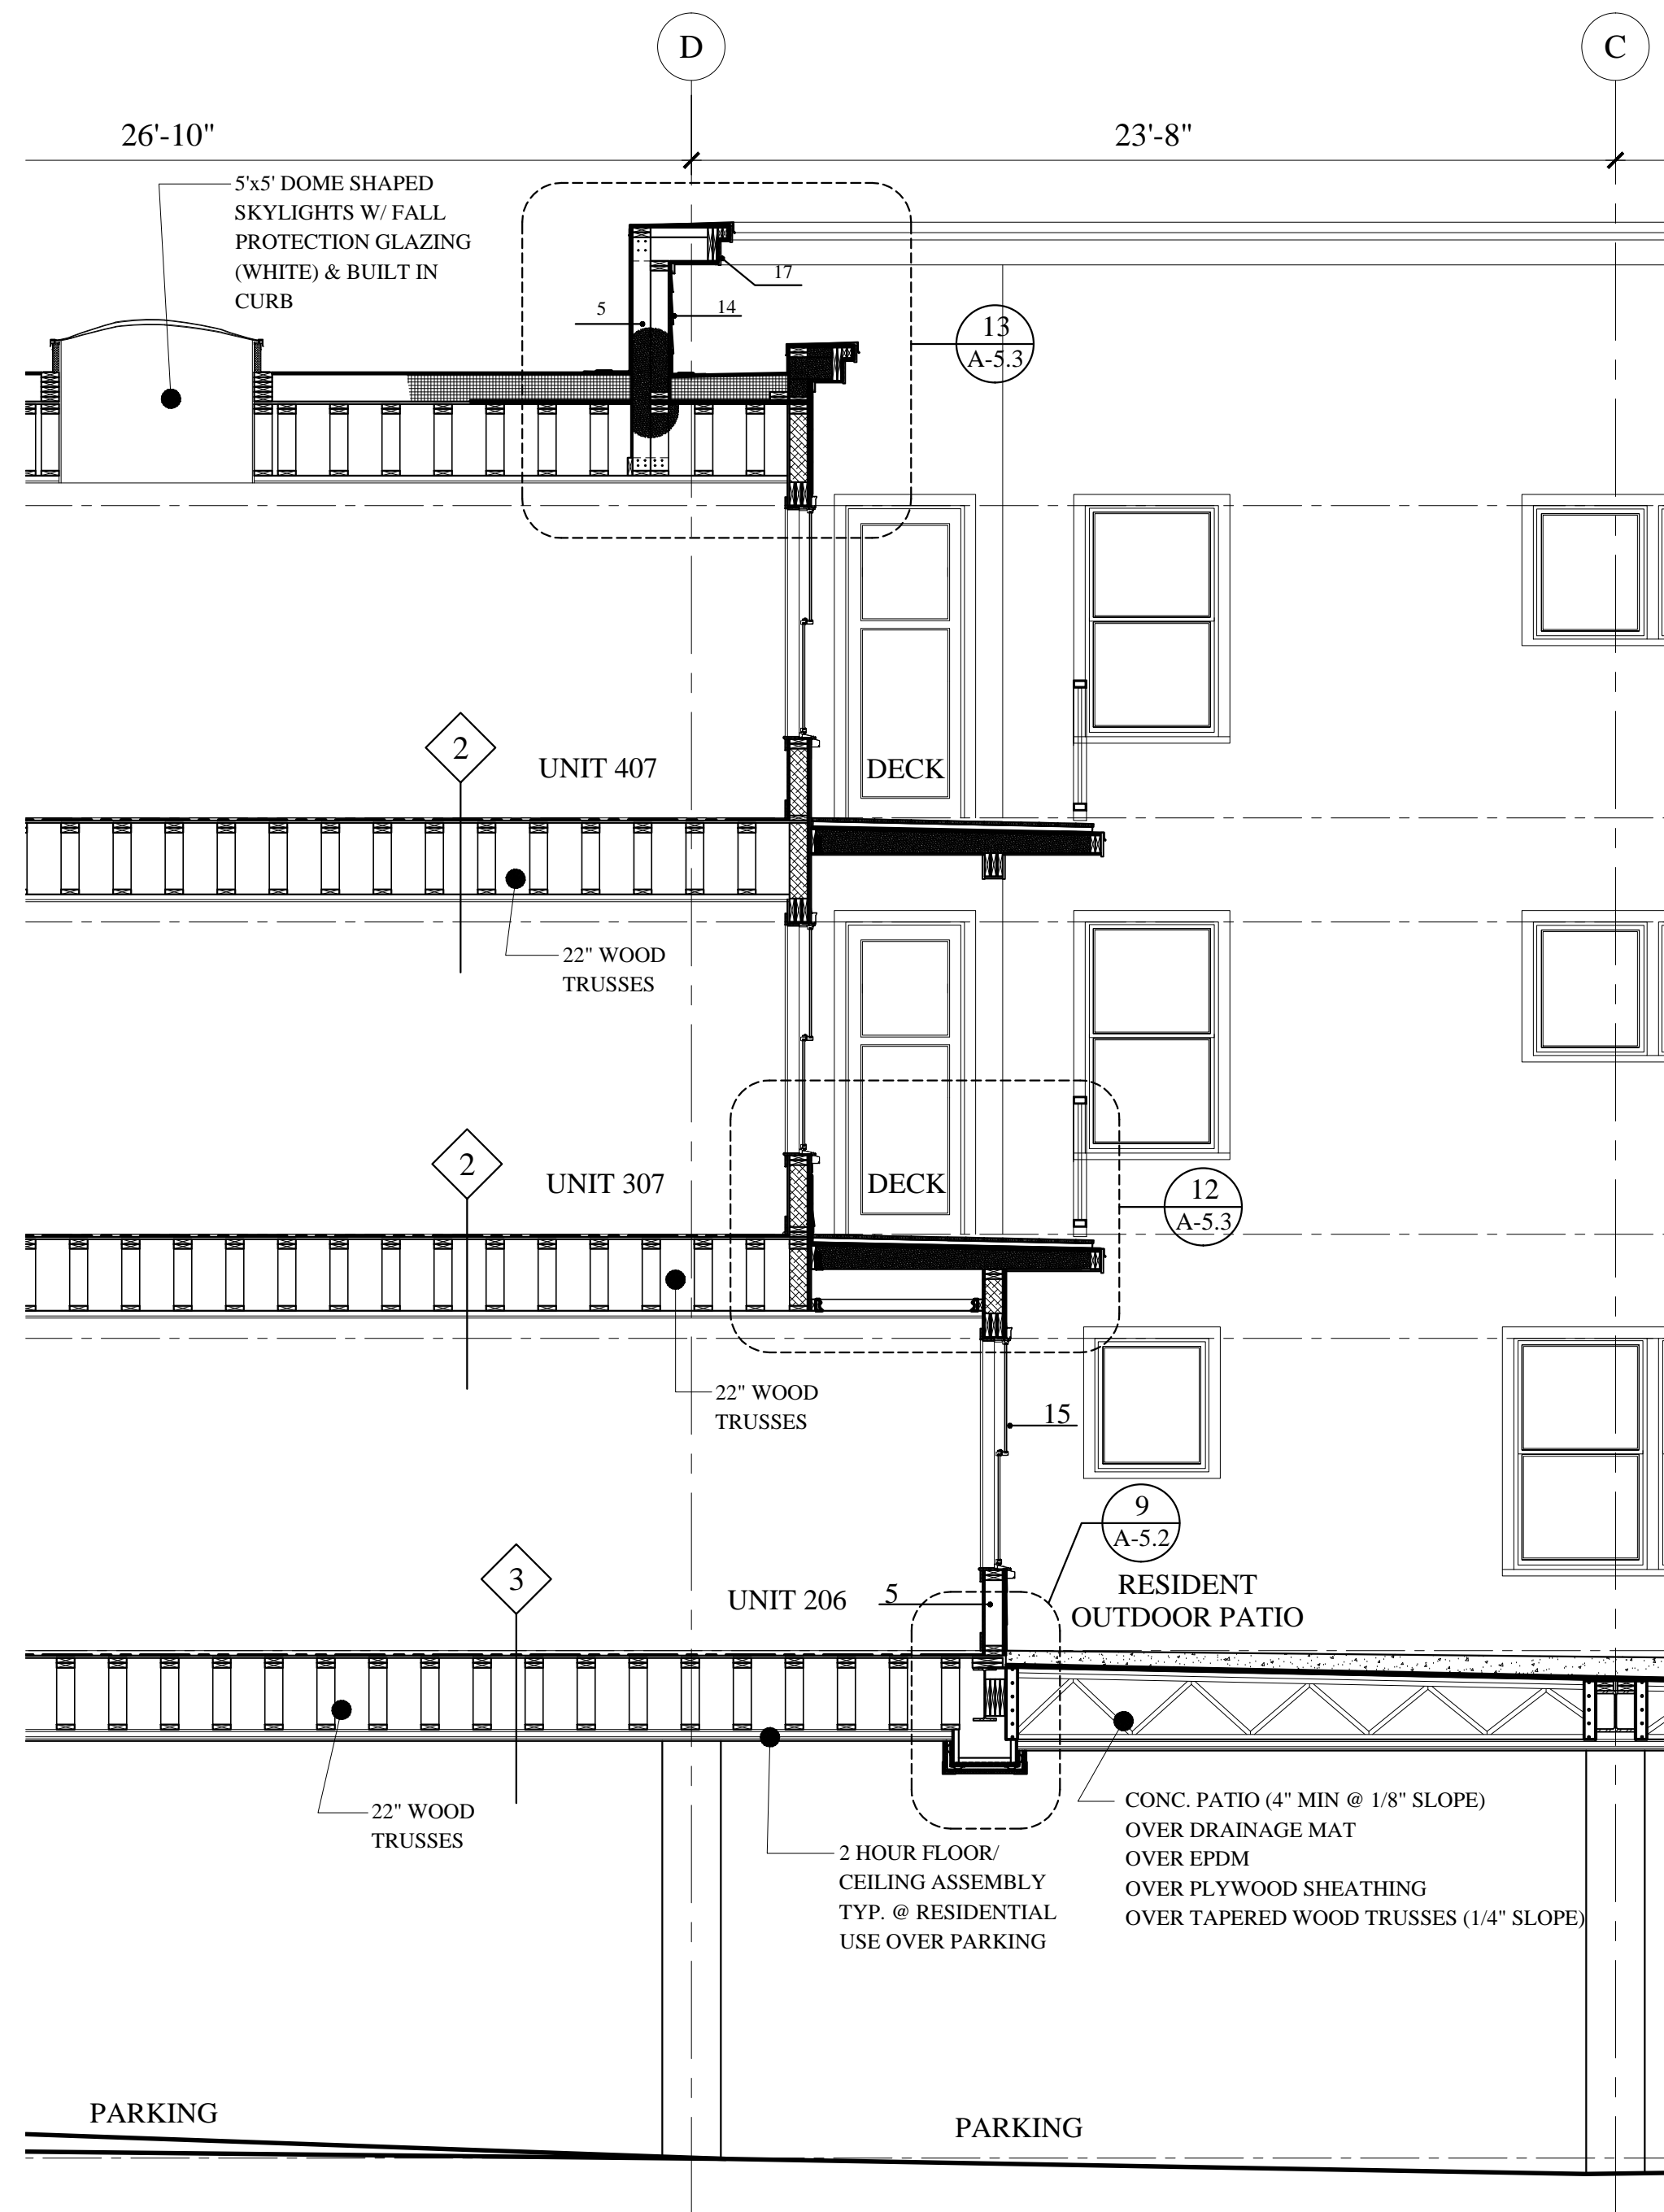

WALL SECTIONS

REVISIONS
DATE
JUNE 2016
PROJECT
INDIA STREET
DRAWN BY
...
CHECK BY
MAM

A-3.6

FOUNDATION PERMIT
JULY 8, 2016