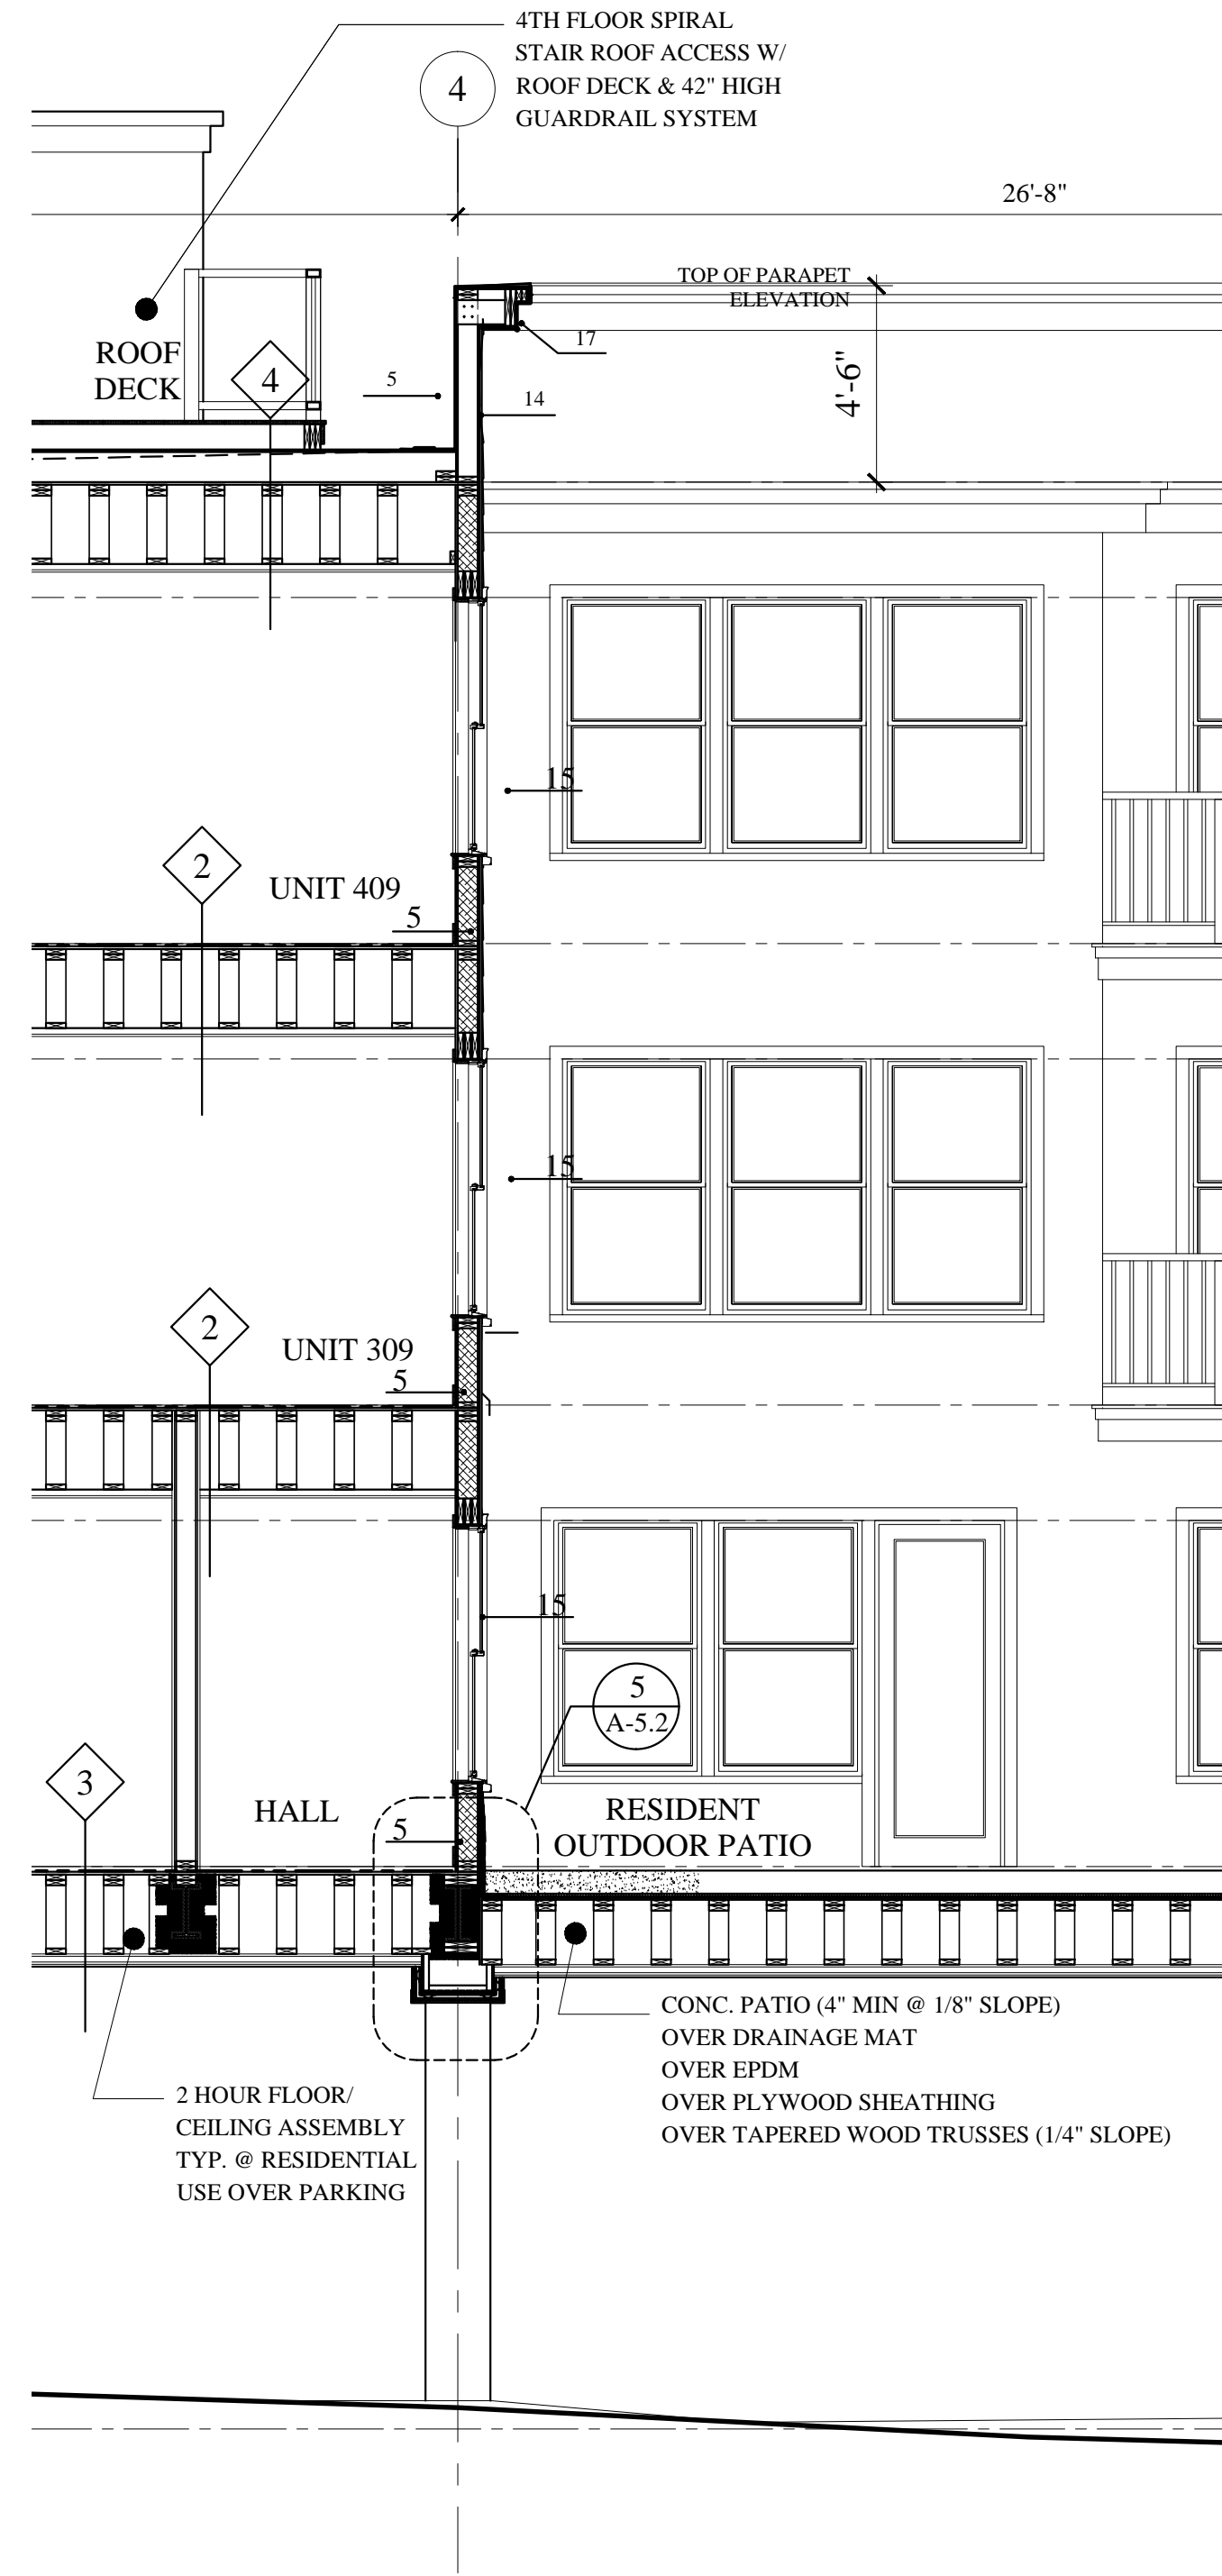

WALL SECTIONS

REVISIONS
DATE
JUNE 2016
PROJECT
INDIA STREET
DRAWN BY
...
CHECK BY
MAM

A-3.6

FOUNDATION PERMIT
JULY 8, 2016