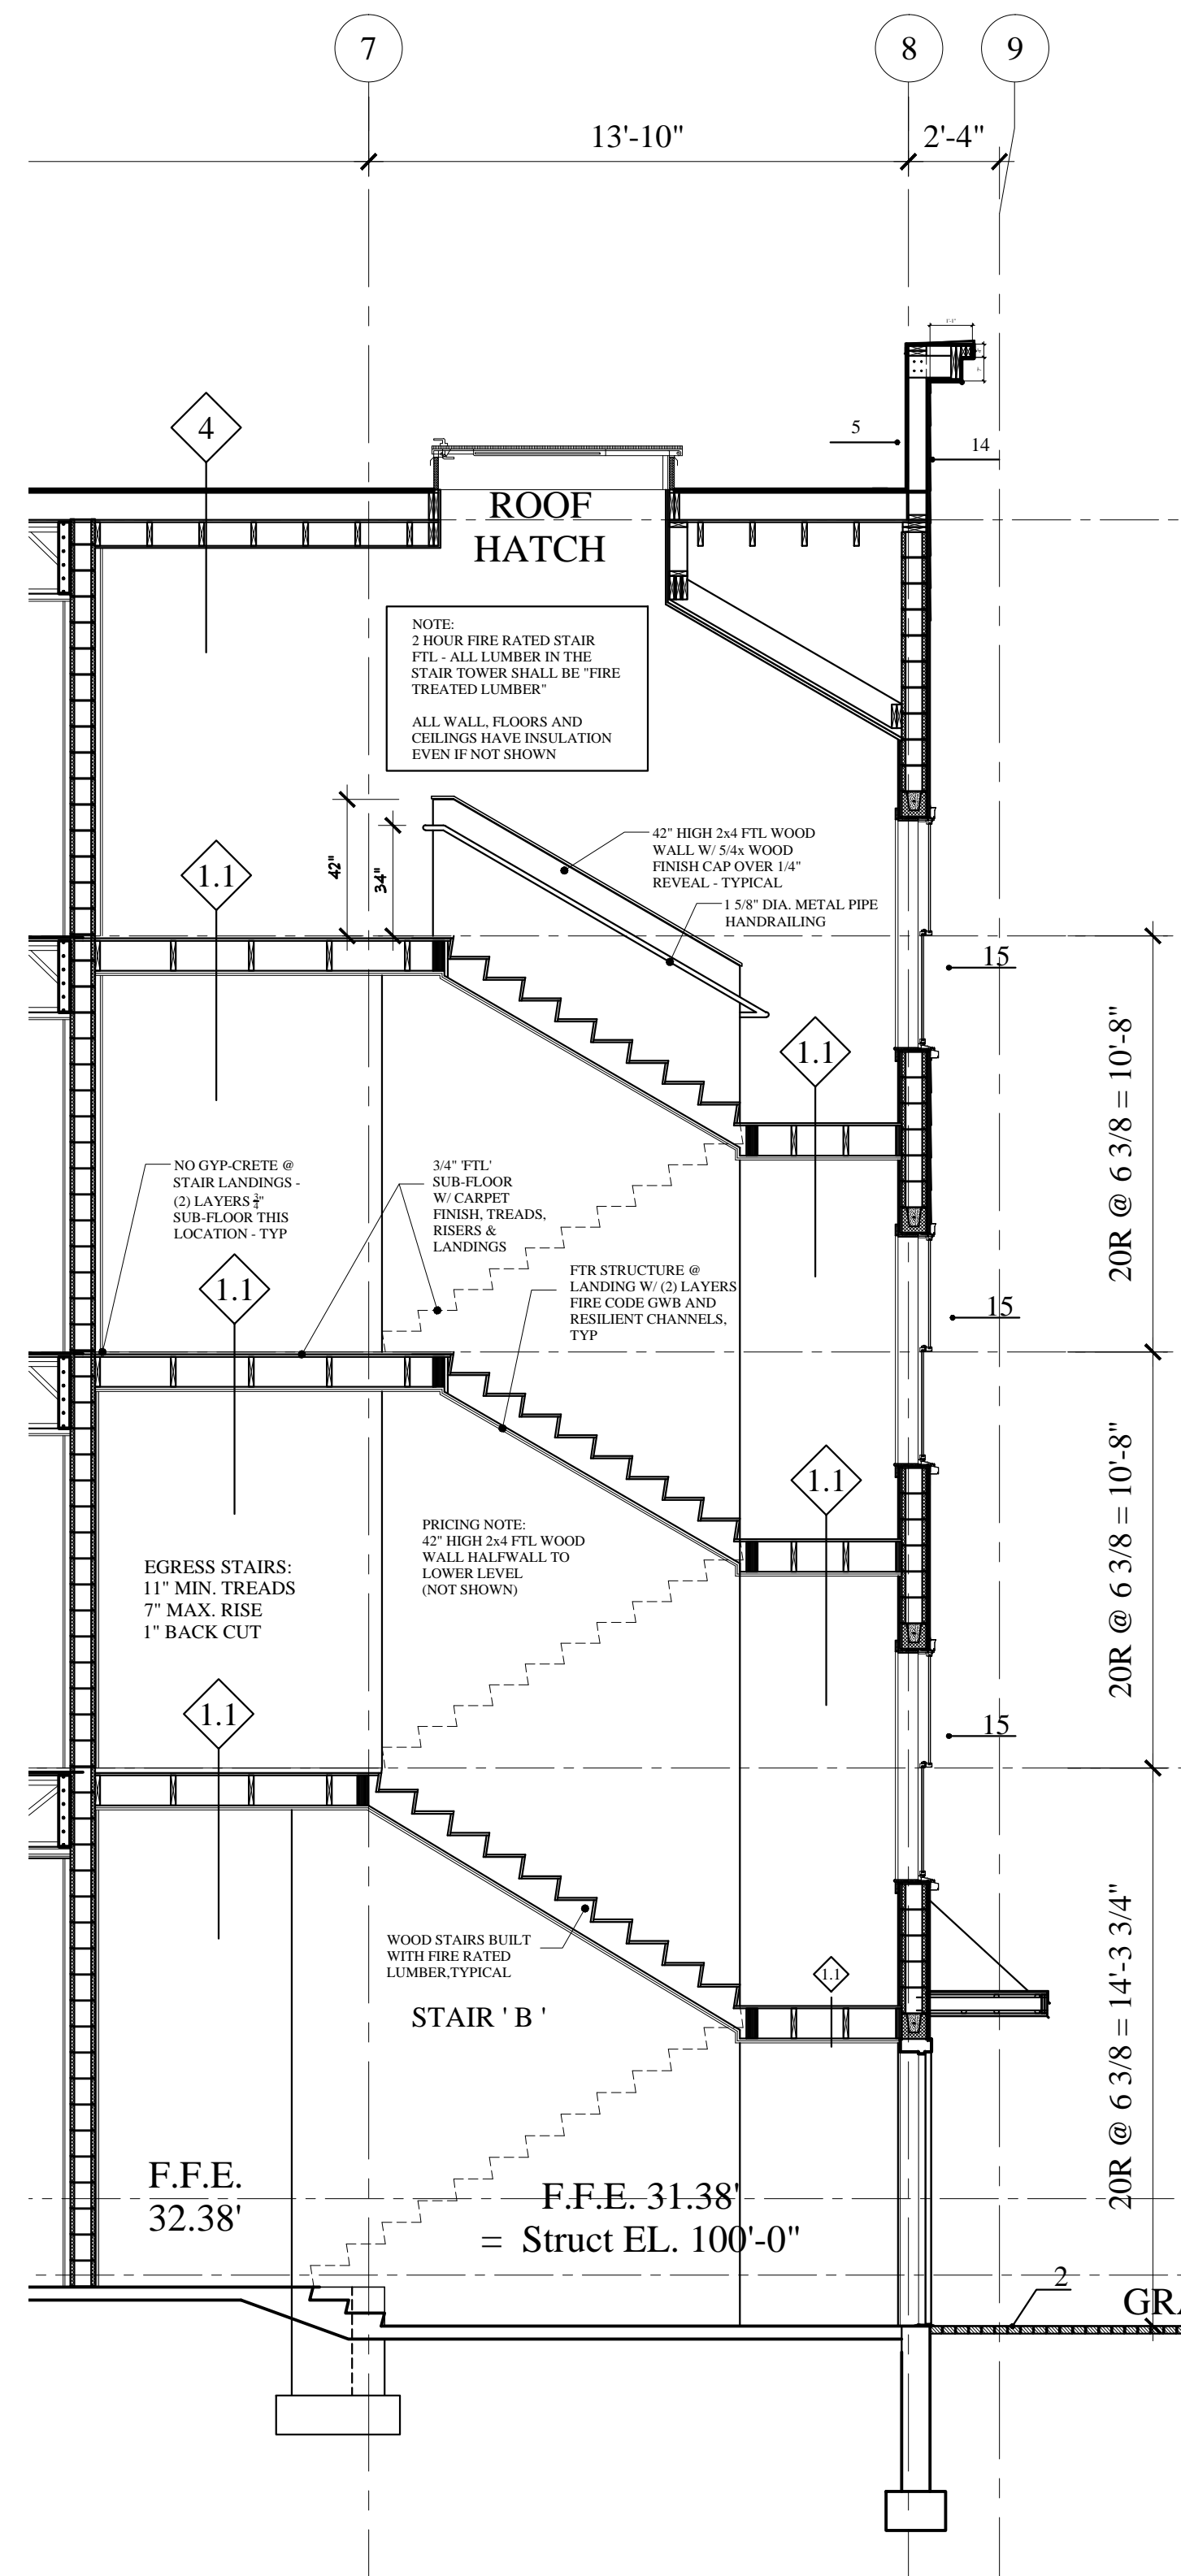

WALL SECTIONS

REVISIONS
DATE
JUNE 2016
PROJECT
INDIA STREET
DRAWN BY
...
CHECK BY
MAM

A-3.6

FOUNDATION PERMIT
JULY 8, 2016