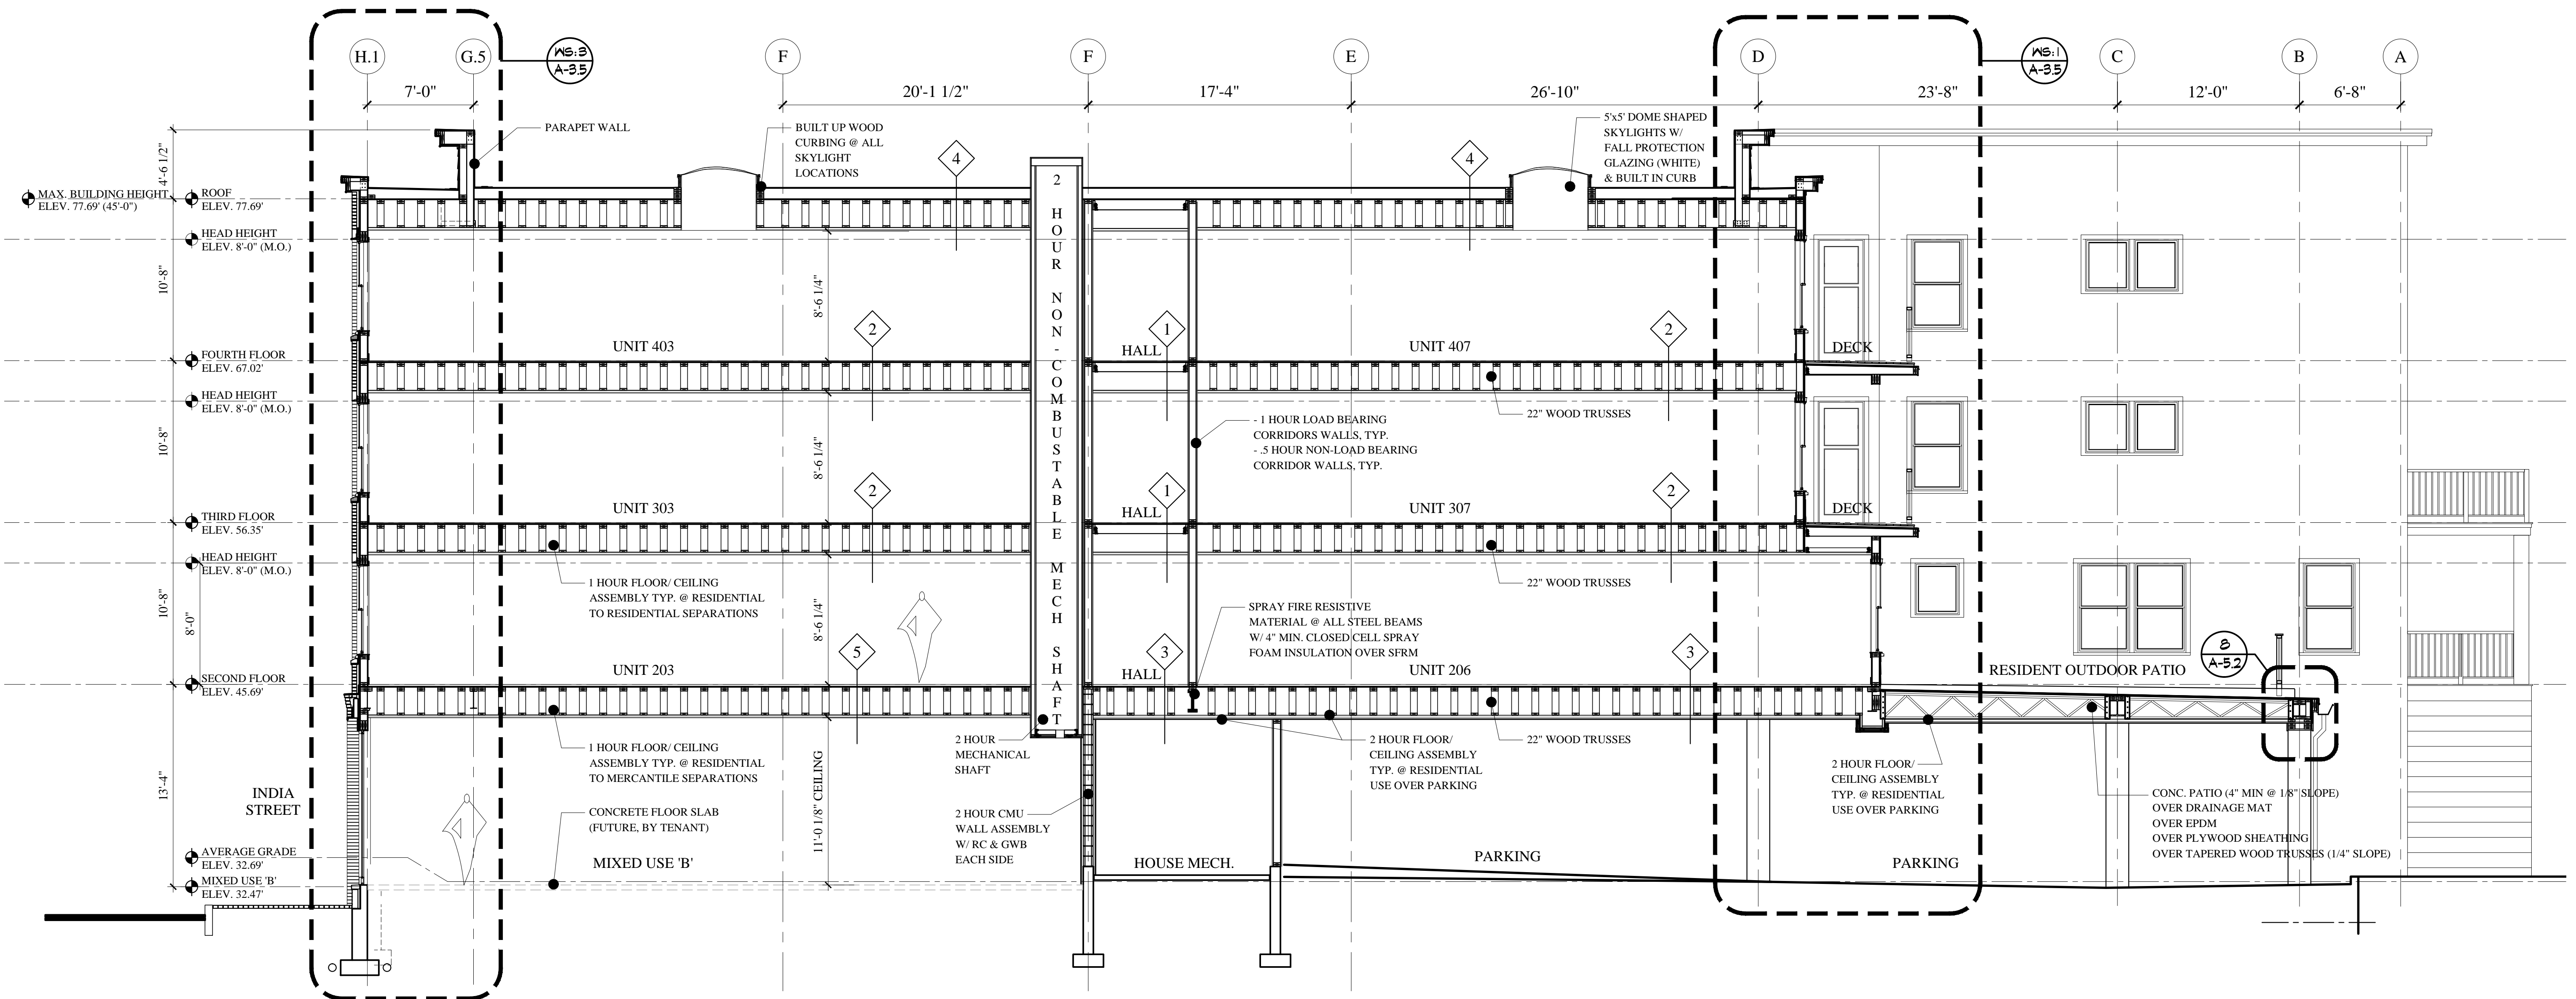

BUILDING SECTIONS

REVISIONS
DATE
JUNE 2016
PROJECT
INDIA STREET
DRAWN BY
...
CHECK BY
M.M.

A-3.4

D BUILDING SECTION
A-1.3 SCALE: 3/16" = 1'-0"
FOUNDATION PERMIT
JULY 8, 2016