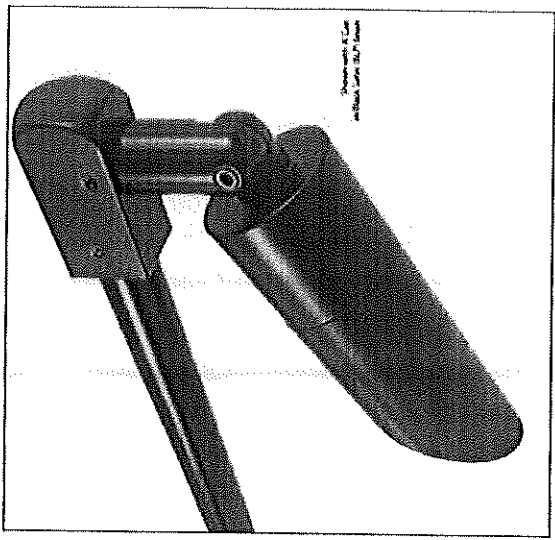

B-K LIGHTING SIGN STAR STYLE C FIXTURE WITH LED LIGHTING AND REMOTE POWER SUPPLY

DOUBLE FACE EXTERNALLY PROJECTING WALL SIGN AND LIGHT BRACKET  
SCALE: (1) REQUIRED

DOUBLE FACE EXTERNALLY PROJECTING WALL SIGN AND LIGHT BRACKET  
 SCALE: (1) REQUIRED