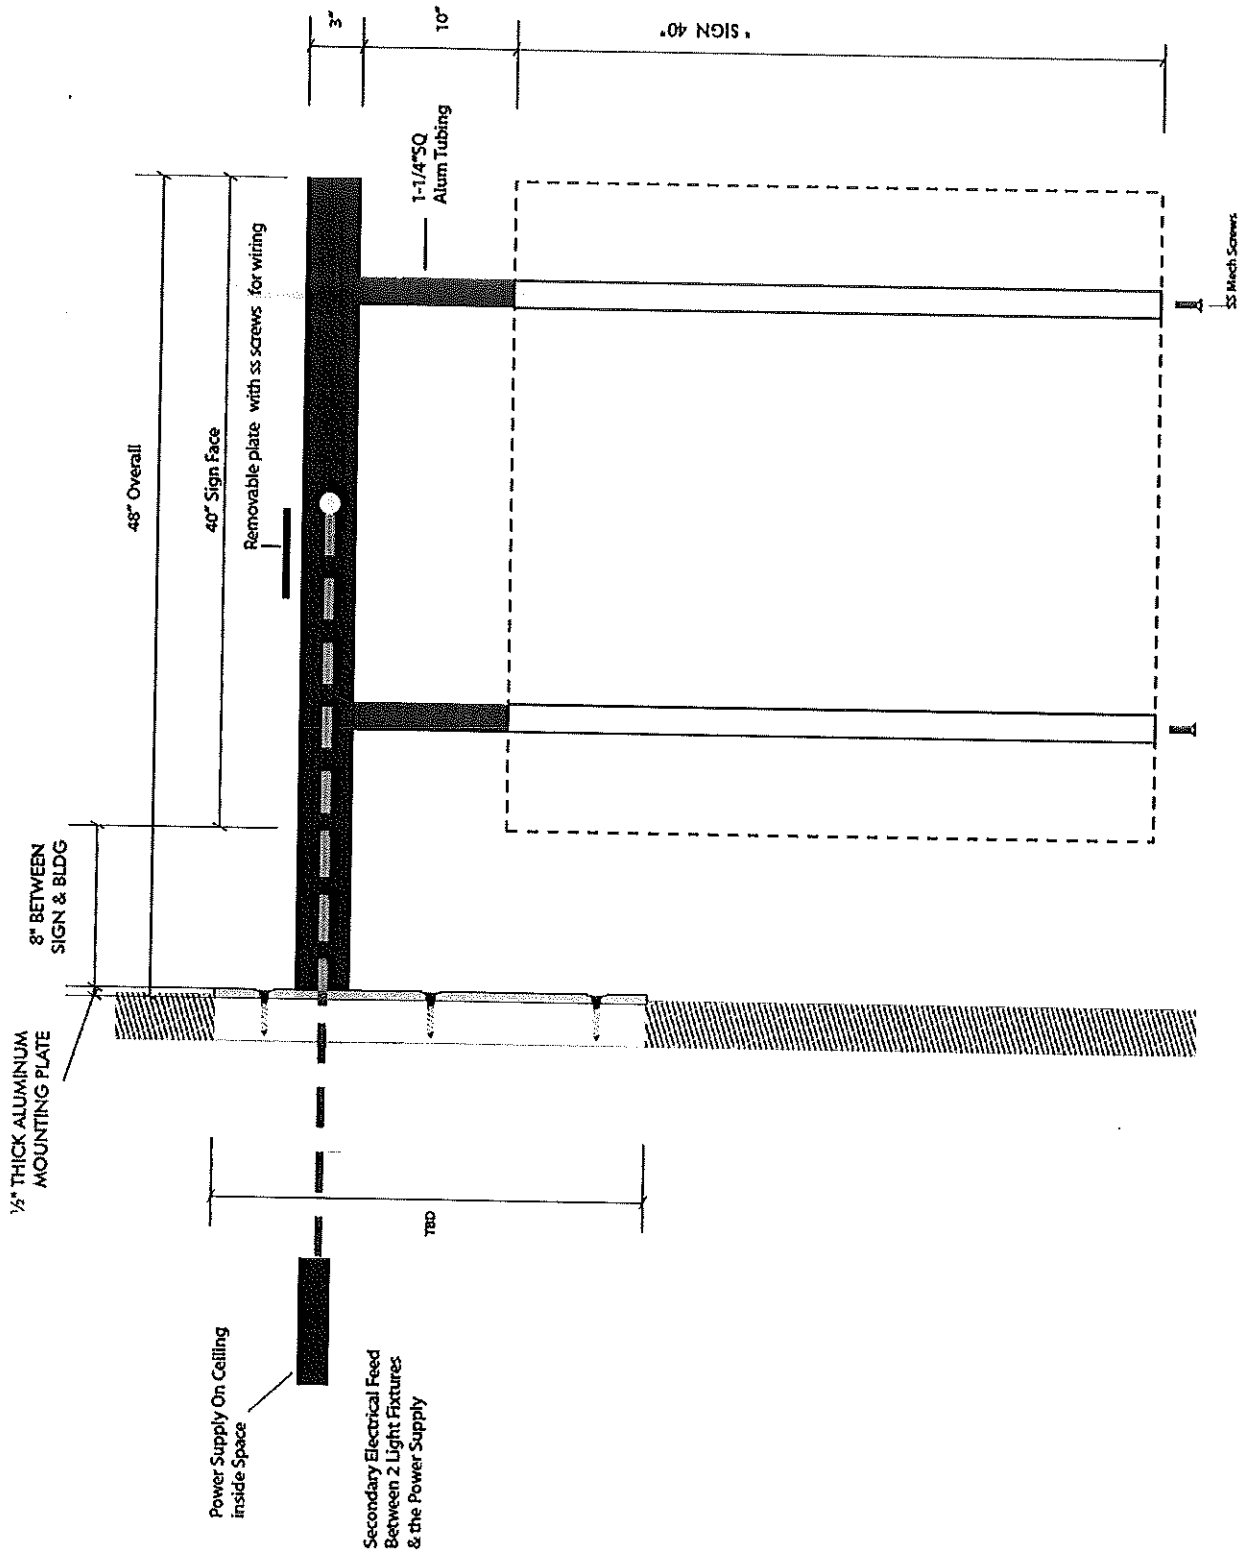

B-K LIGHTING SIGN STAR STYLE C FIXTURE WITH LED LIGHTING AND REMOTE POWER SUPPLY

DOUBLE FACE EXTERNALLY PROJECTING WALL SIGN AND LIGHT BRACKET  
SCALE: (1) REQUIRED

DOUBLE FACE EXTERNALLY PROJECTING WALL SIGN AND LIGHT BRACKET  
 SCALE: (1) REQUIRED