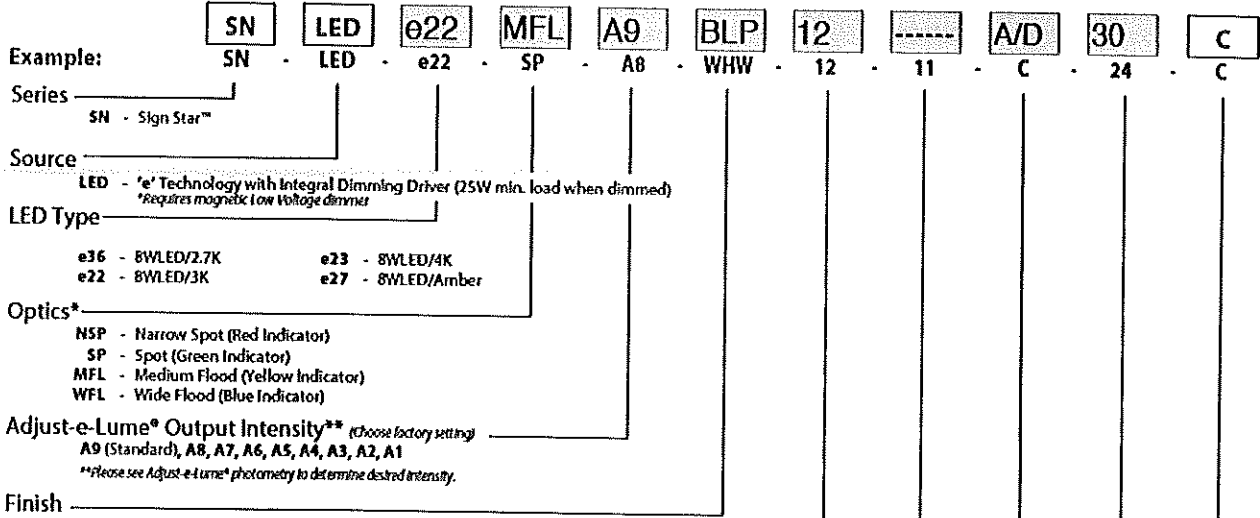

SIGN STAR™ STYLE C

PROJECT:	131 Middle St AA
TYPE:	Sign Star - style C
CATALOG NUMBER:	SN LED e22 MFL A9 BLP 12 A/D 30 C
SOURCE:	Fixture will install on 1" OD Alum pipe
NOTES:	

CATALOG NUMBER LOGIC

Aluminum Finish			Premium Finish		
Powder Coat Color	Satin	Wrinkle	ABP	CMG	RMG
Bronze	BZP	BZW	Antique Brass Powder	Cascade Mountain Granite	Rocky Mountain Granite
Black	BLP	BLW	Aleutian Mountain Granite	Cracked Ice	Sonoran Desert Sandstone
White (Gloss)	WHP	WHW	Antique White	Cream	Sierra Mountain Granite
Aluminum	SAP	---	Black Chrome	Hunter Green	Textured Forest
Verde	---	VER	Beige	Mojave Desert Sandstone	Weathered Copper
			Brown Patina Powder	Natural Brass Powder	Weathered Iron
			Clear Anodized Powder	Old Copper	Also available in RAL finishes See submittal SUB-1439-03

Stem Length: (Specify in inches) 18", 24", 30", 36", 42", or 48"

Style: C - Straight Mount

DRIVER DATA	Input Volts	InRush Current	Dimmable	Operation Ambient Temperature
	12VAC/DC 50/60Hz	<1A (non-dimmed)	Magnetic Low Voltage Dimmer	-10°F-130°F

LM79 DATA				L70 DATA		*OPTICAL DATA		
BK No.	CCT (Typ.)	Input Watts (Typ.)	CRI (Typ.)	Minimum Rated Life (hrs.)	70% of initial lumens (L70)	Beam Type	Angle	Visual Indicator
e36	2700K	8.4	90	50,000		Narrow Spot	14°	Red Dot
e22	3100K	8.4	90	50,000		Spot	18°	Green Dot
e23	4100K	8.4	75	50,000		Medium Flood	25°	Yellow Dot
e27	Amber (590nm)	7.9	~	50,000		Wide Flood	36°	Blue Dot