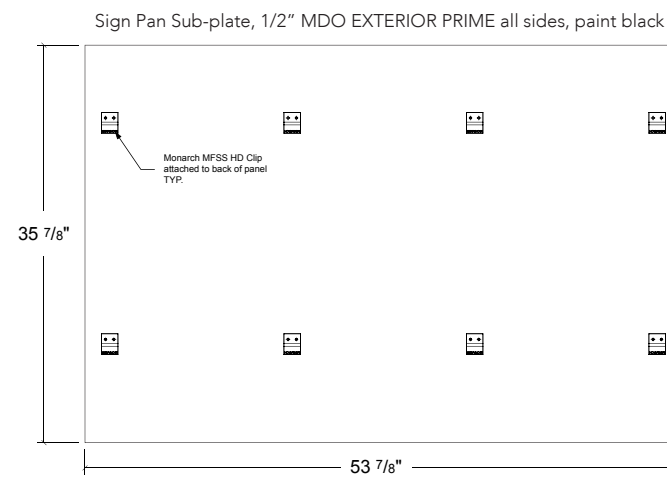

1st floor wall sign

24 gauge Copper Sheet (1 sheet)

Wall Mounting plate, 1/2" MDO EXTERIOR PRIME all sides, paint black

Sign Pan Sub-plate, 1/2" MDO EXTERIOR PRIME all sides, paint black

3/4" MDO Panel Returns

Front applied cut vinyl to match Ben Moone AC-41 Acadia White
Cut one set, align upper left corner.

1/2" Sintra Letters painted Ben Moone AC-41 Acadia White
Stud mount through copper sign face.

Ramblers Way
Portland, Maine