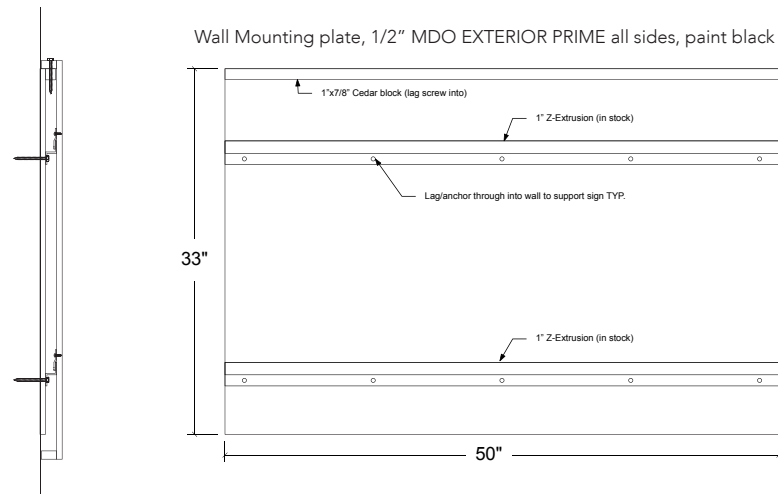

1st floor wall sign

24 gauge Copper Sheet (1 sheet)

Wall Mounting plate, 1/2" MDO EXTERIOR PRIME all sides, paint black

Sign Pan Sub-plate, 1/2" MDO EXTERIOR PRIME all sides, paint black

3/4" MDO Panel Returns

Front applied cut vinyl to match Ben Moone AC-41 Acadia White
Cut one set, align upper left corner.

1/2" Sintra Letters painted Ben Moone AC-41 Acadia White
Stud mount through copper sign face.

Ramblers Way
Portland, Maine