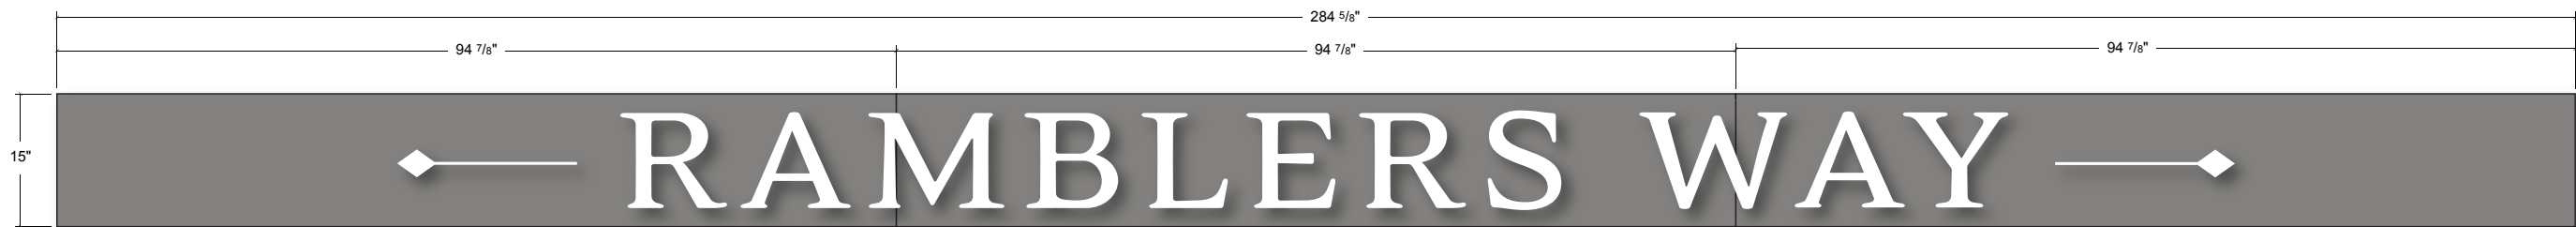

15"
◆ — RAMBLERS WAY — ◆

24"
36"
EST 2009
RAMBLERS
WAY
CLOTHING for A GOOD LIFE

18 3/4"
EST 2009
RAMBLERS
WAY
CLOTHING for A GOOD LIFE
38"

18 3/4"
EST 2009
RAMBLERS
WAY
CLOTHING for A GOOD LIFE
38"

Assembled Marquee Signs