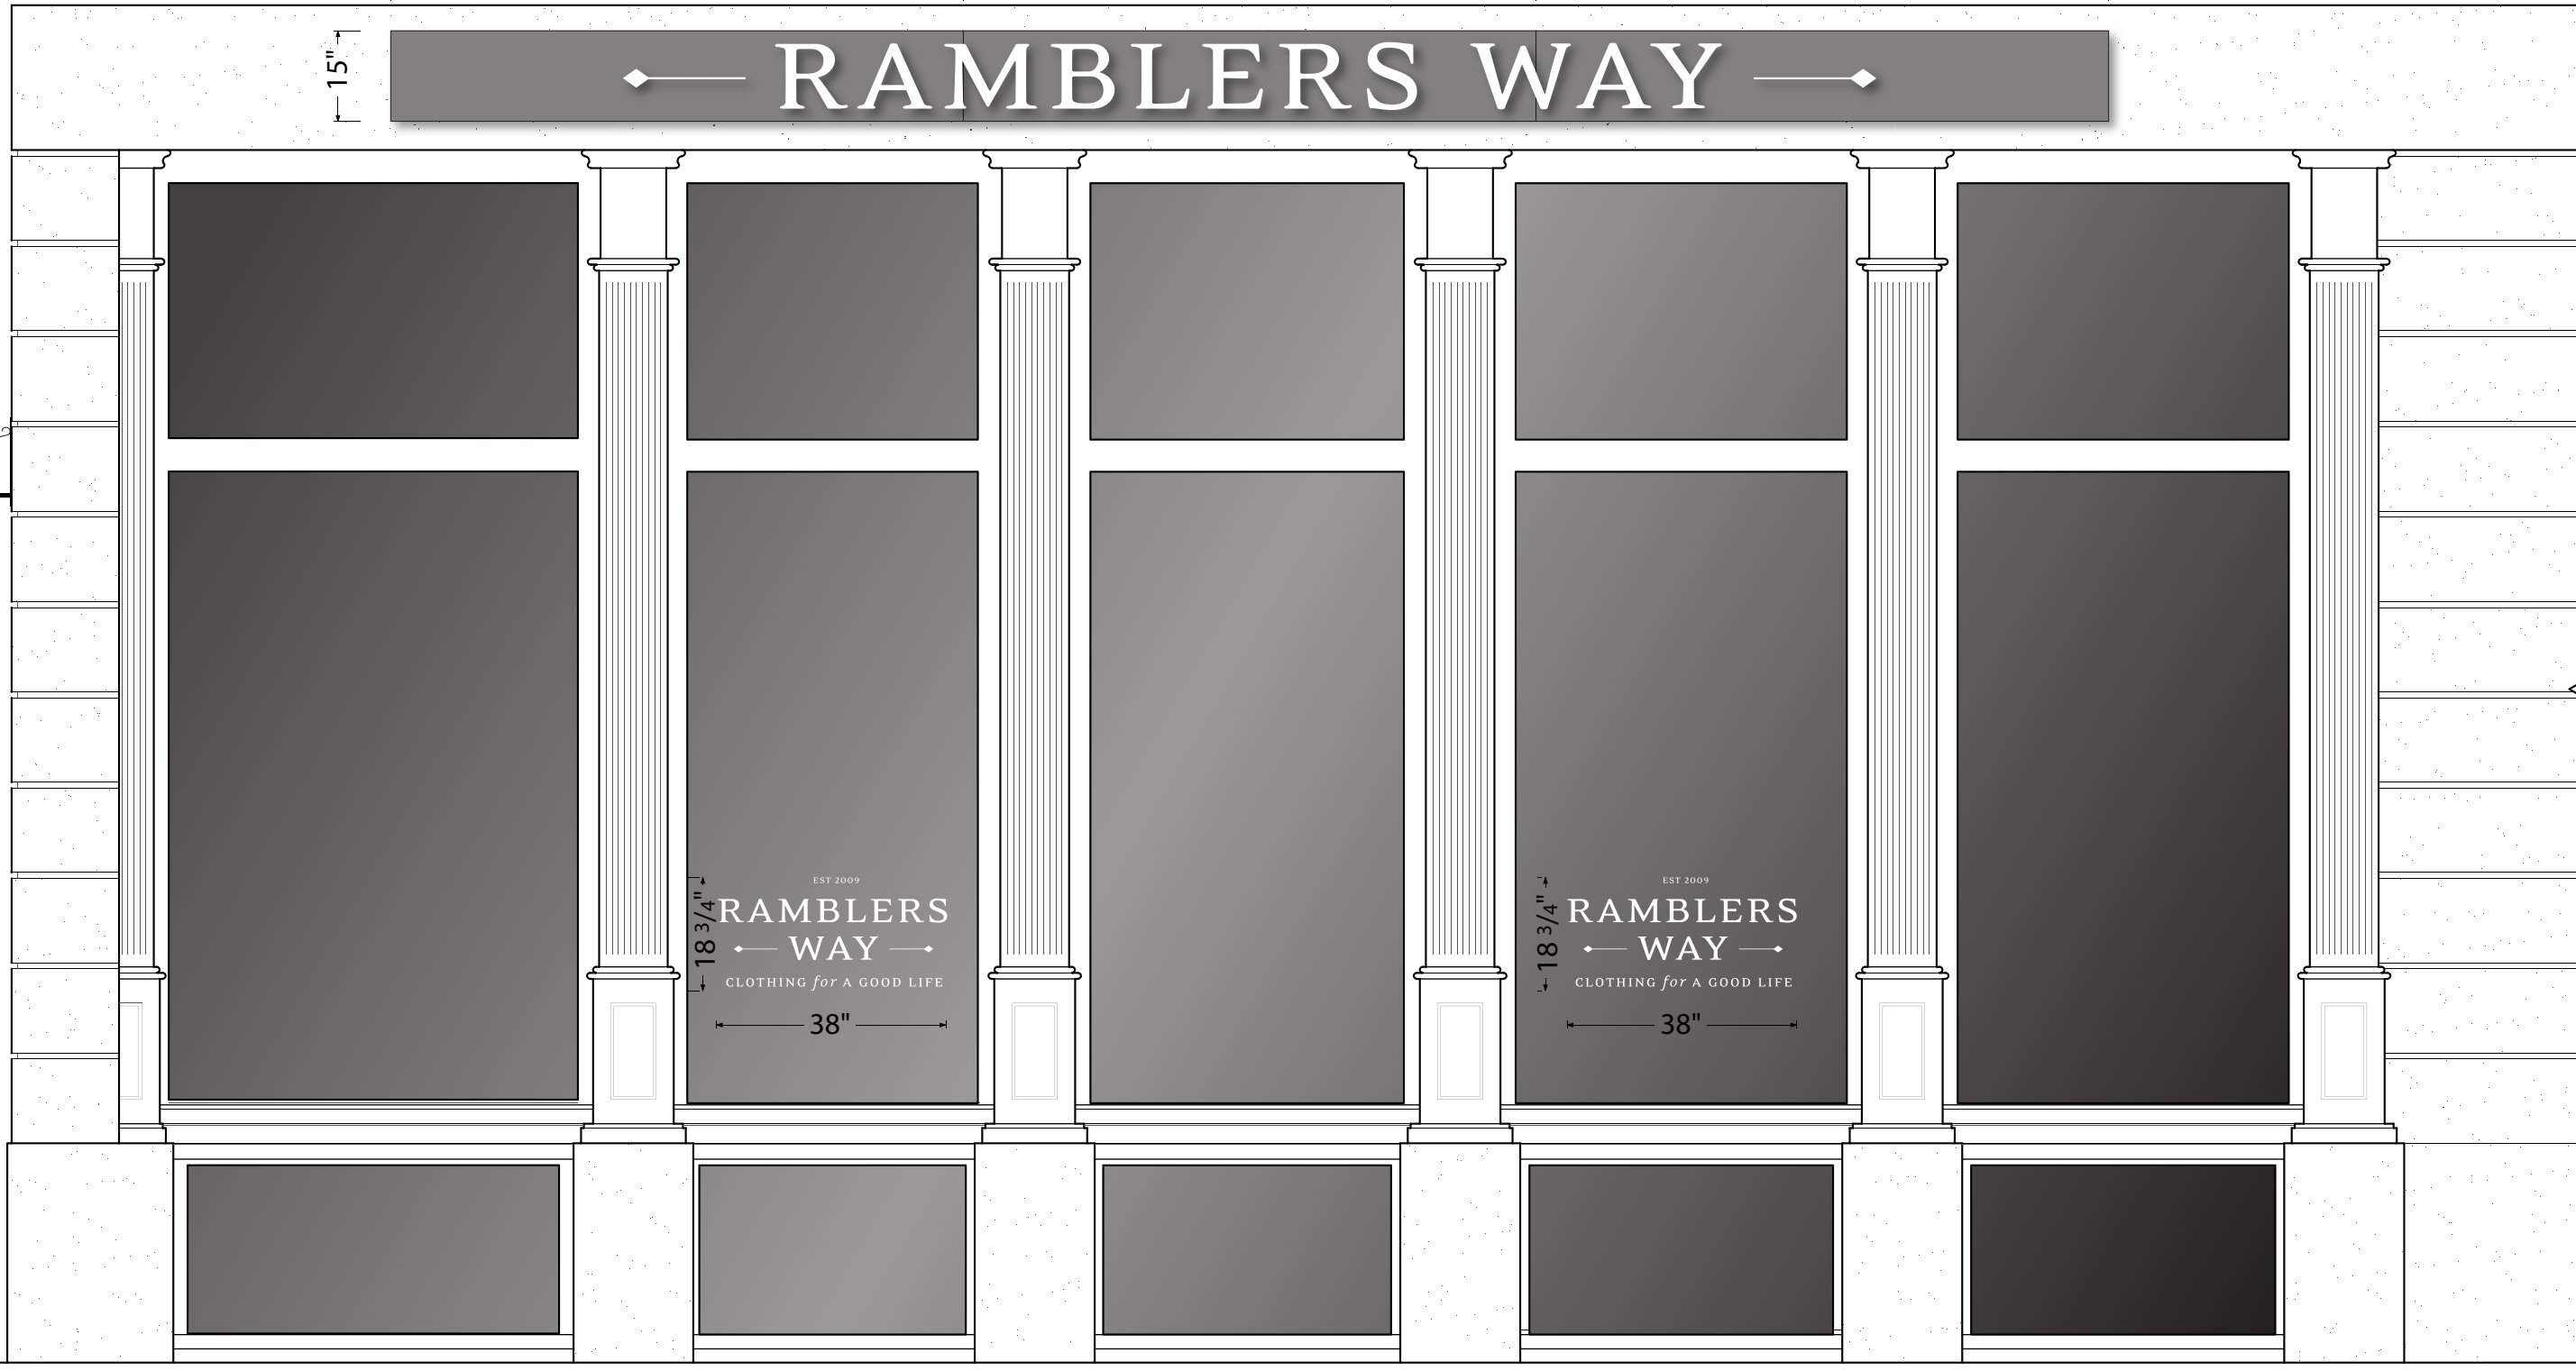

15"
◆ — RAMBLERS WAY — ◆

24"
36"
EST 2009
RAMBLERS
WAY
CLOTHING for A GOOD LIFE

18 3/4"
EST 2009
RAMBLERS
WAY
CLOTHING for A GOOD LIFE
38"

18 3/4"
EST 2009
RAMBLERS
WAY
CLOTHING for A GOOD LIFE
38"

Assembled Marquee Signs