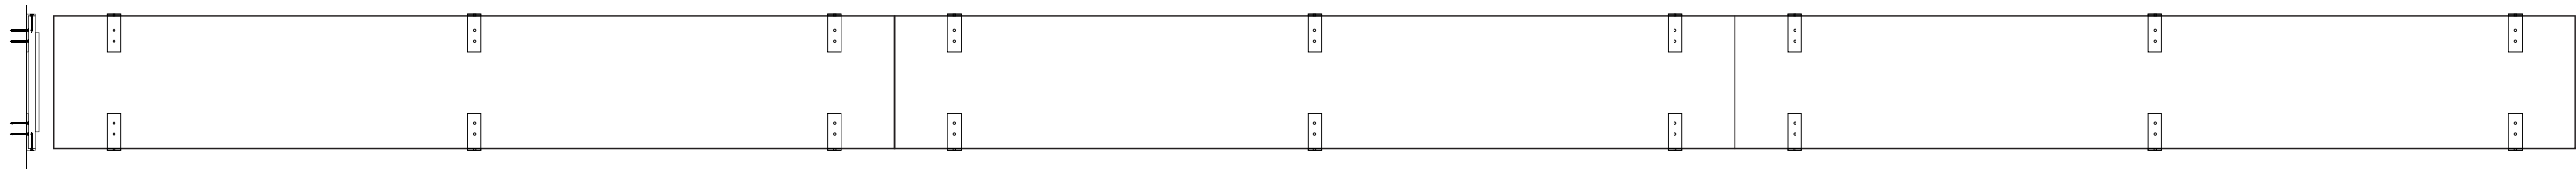

Mounting

Individual panels mount with 6 concealed "L" brackets.

Ramblers Way
Portland, Maine

Marquee Signs

Date:	Rev/Ver:	Drawn By:
9/22/17	V1.0	MLH