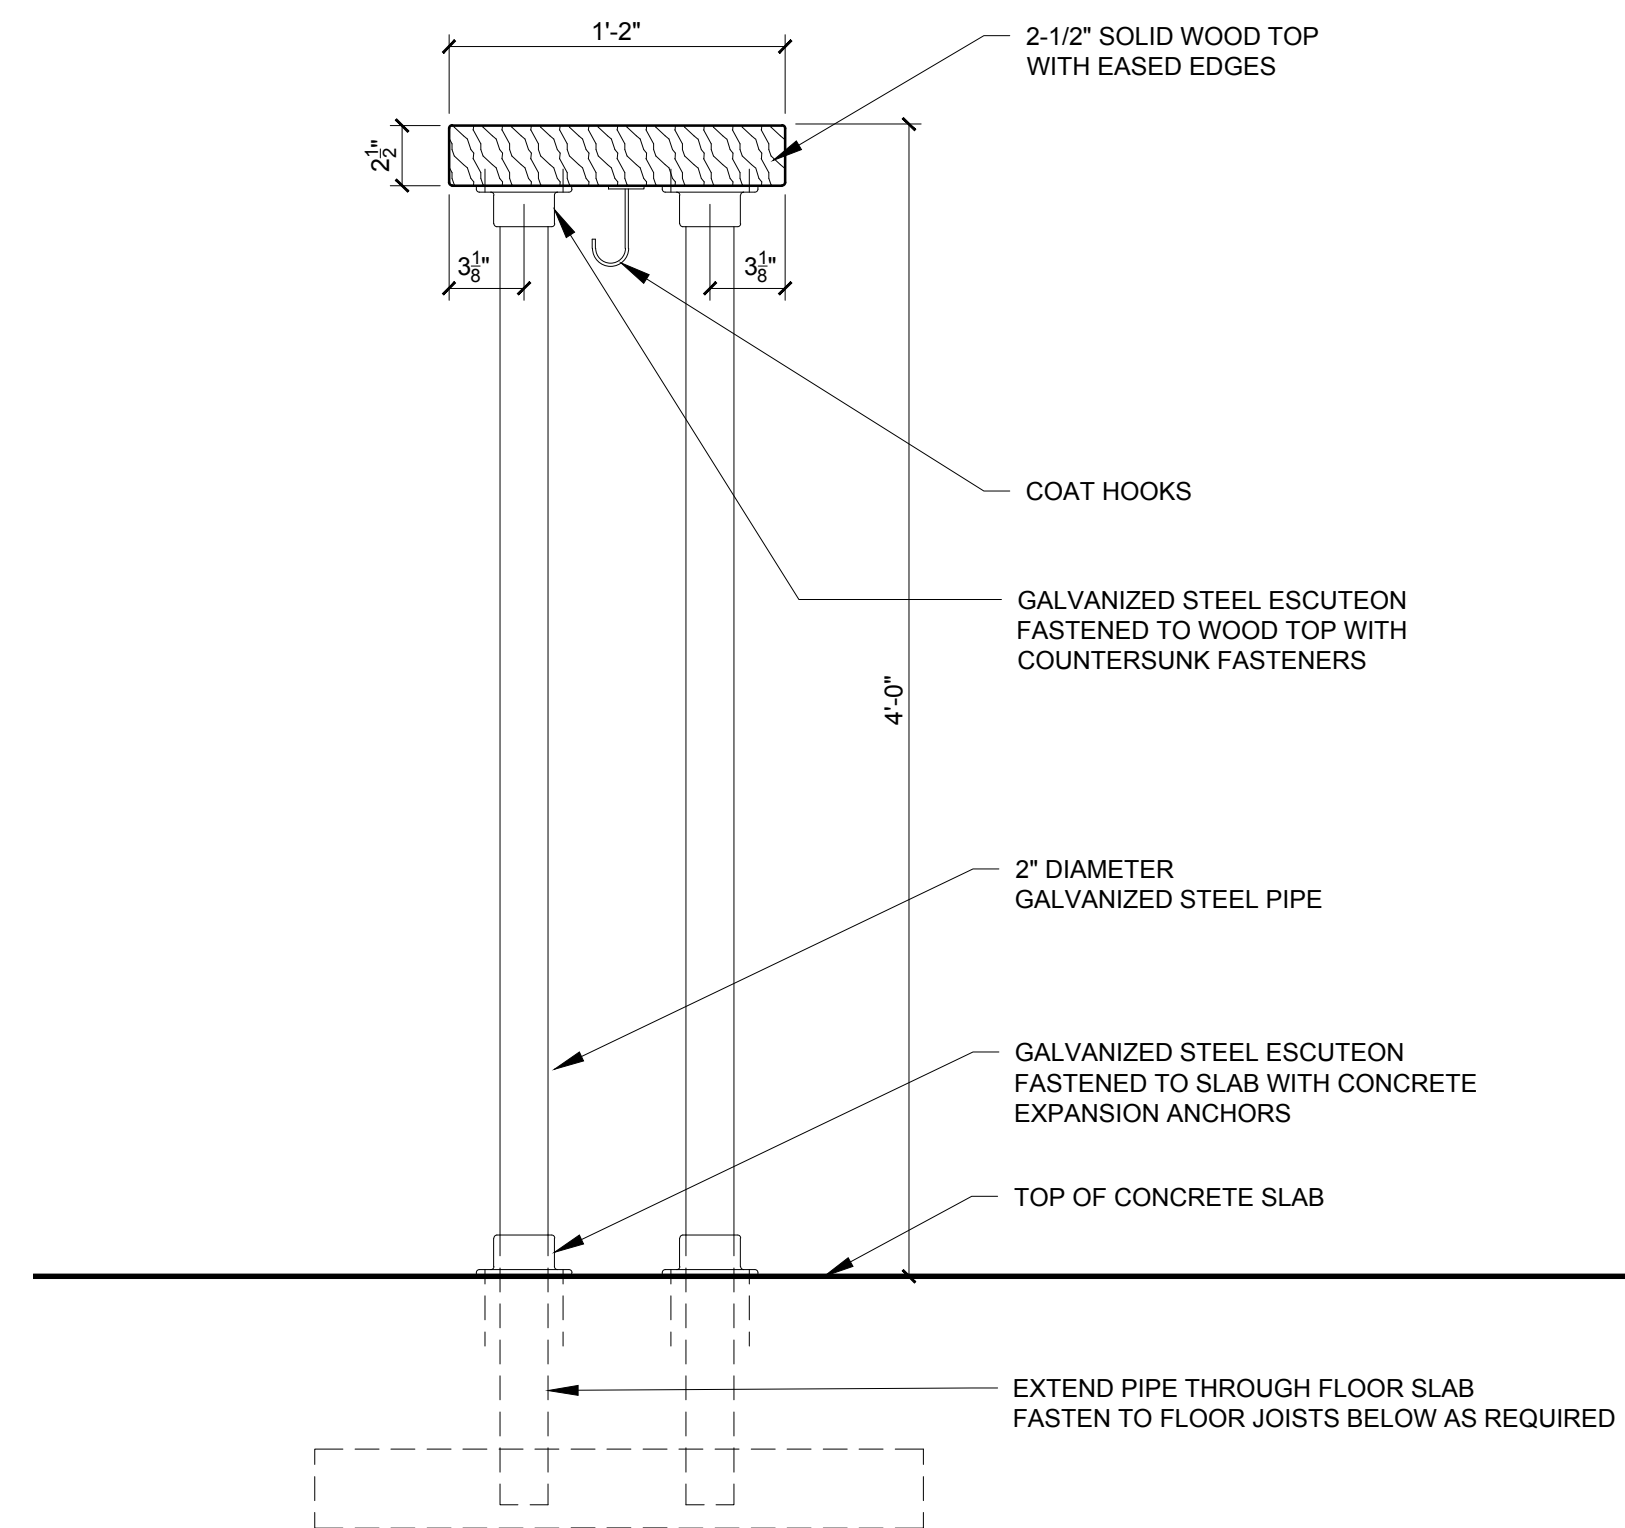

A3-0

3 BAR AT WINDOWS - SECTION DETAIL
1/12" = 1'-0"

5 TYPICAL BAR DETAIL
1/12" = 1'-0"

2 STAND-UP BAR SECTION DETAIL
1/12" = 1'-0"

4 TYPICAL BAR OUTSIDE CORNER - PLAN DETAIL
1/12" = 1'-0"

1 STAND-UP BAR END CAP PLAN DETAIL LOOKING UP FROM BELOW
1/12" = 1'-0"