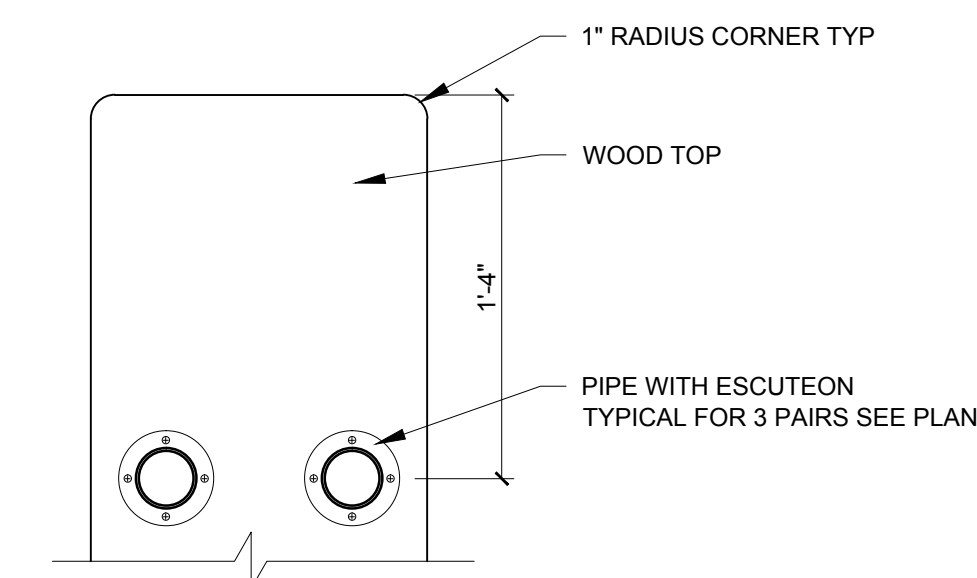

A3-0

3 BAR AT WINDOWS - SECTION DETAIL
1/12" = 1'-0"

5 TYPICAL BAR DETAIL
1/12" = 1'-0"

2 STAND-UP BAR SECTION DETAIL
1/12" = 1'-0"

4 TYPICAL BAR OUTSIDE CORNER - PLAN DETAIL
1/12" = 1'-0"

1 STAND-UP BAR END CAP PLAN DETAIL LOOKING UP FROM BELOW
1/12" = 1'-0"