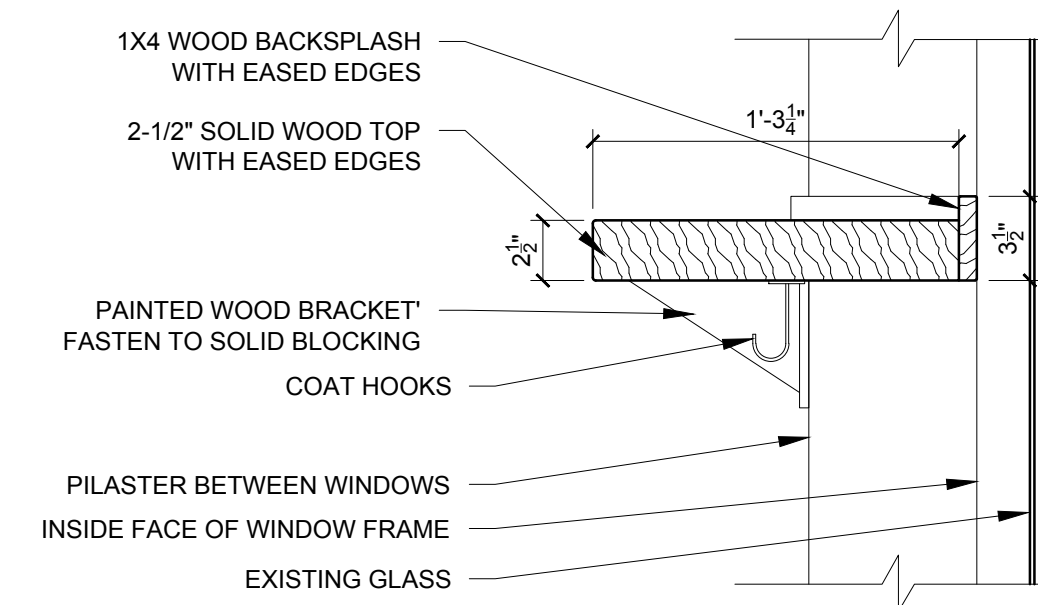

A3-0

3 BAR AT WINDOWS - SECTION DETAIL
1/12" = 1'-0"

5 TYPICAL BAR DETAIL
1/12" = 1'-0"

2 STAND-UP BAR SECTION DETAIL
1/12" = 1'-0"

4 TYPICAL BAR OUTSIDE CORNER - PLAN DETAIL
1/12" = 1'-0"

1 STAND-UP BAR END CAP PLAN DETAIL LOOKING UP FROM BELOW
1/12" = 1'-0"