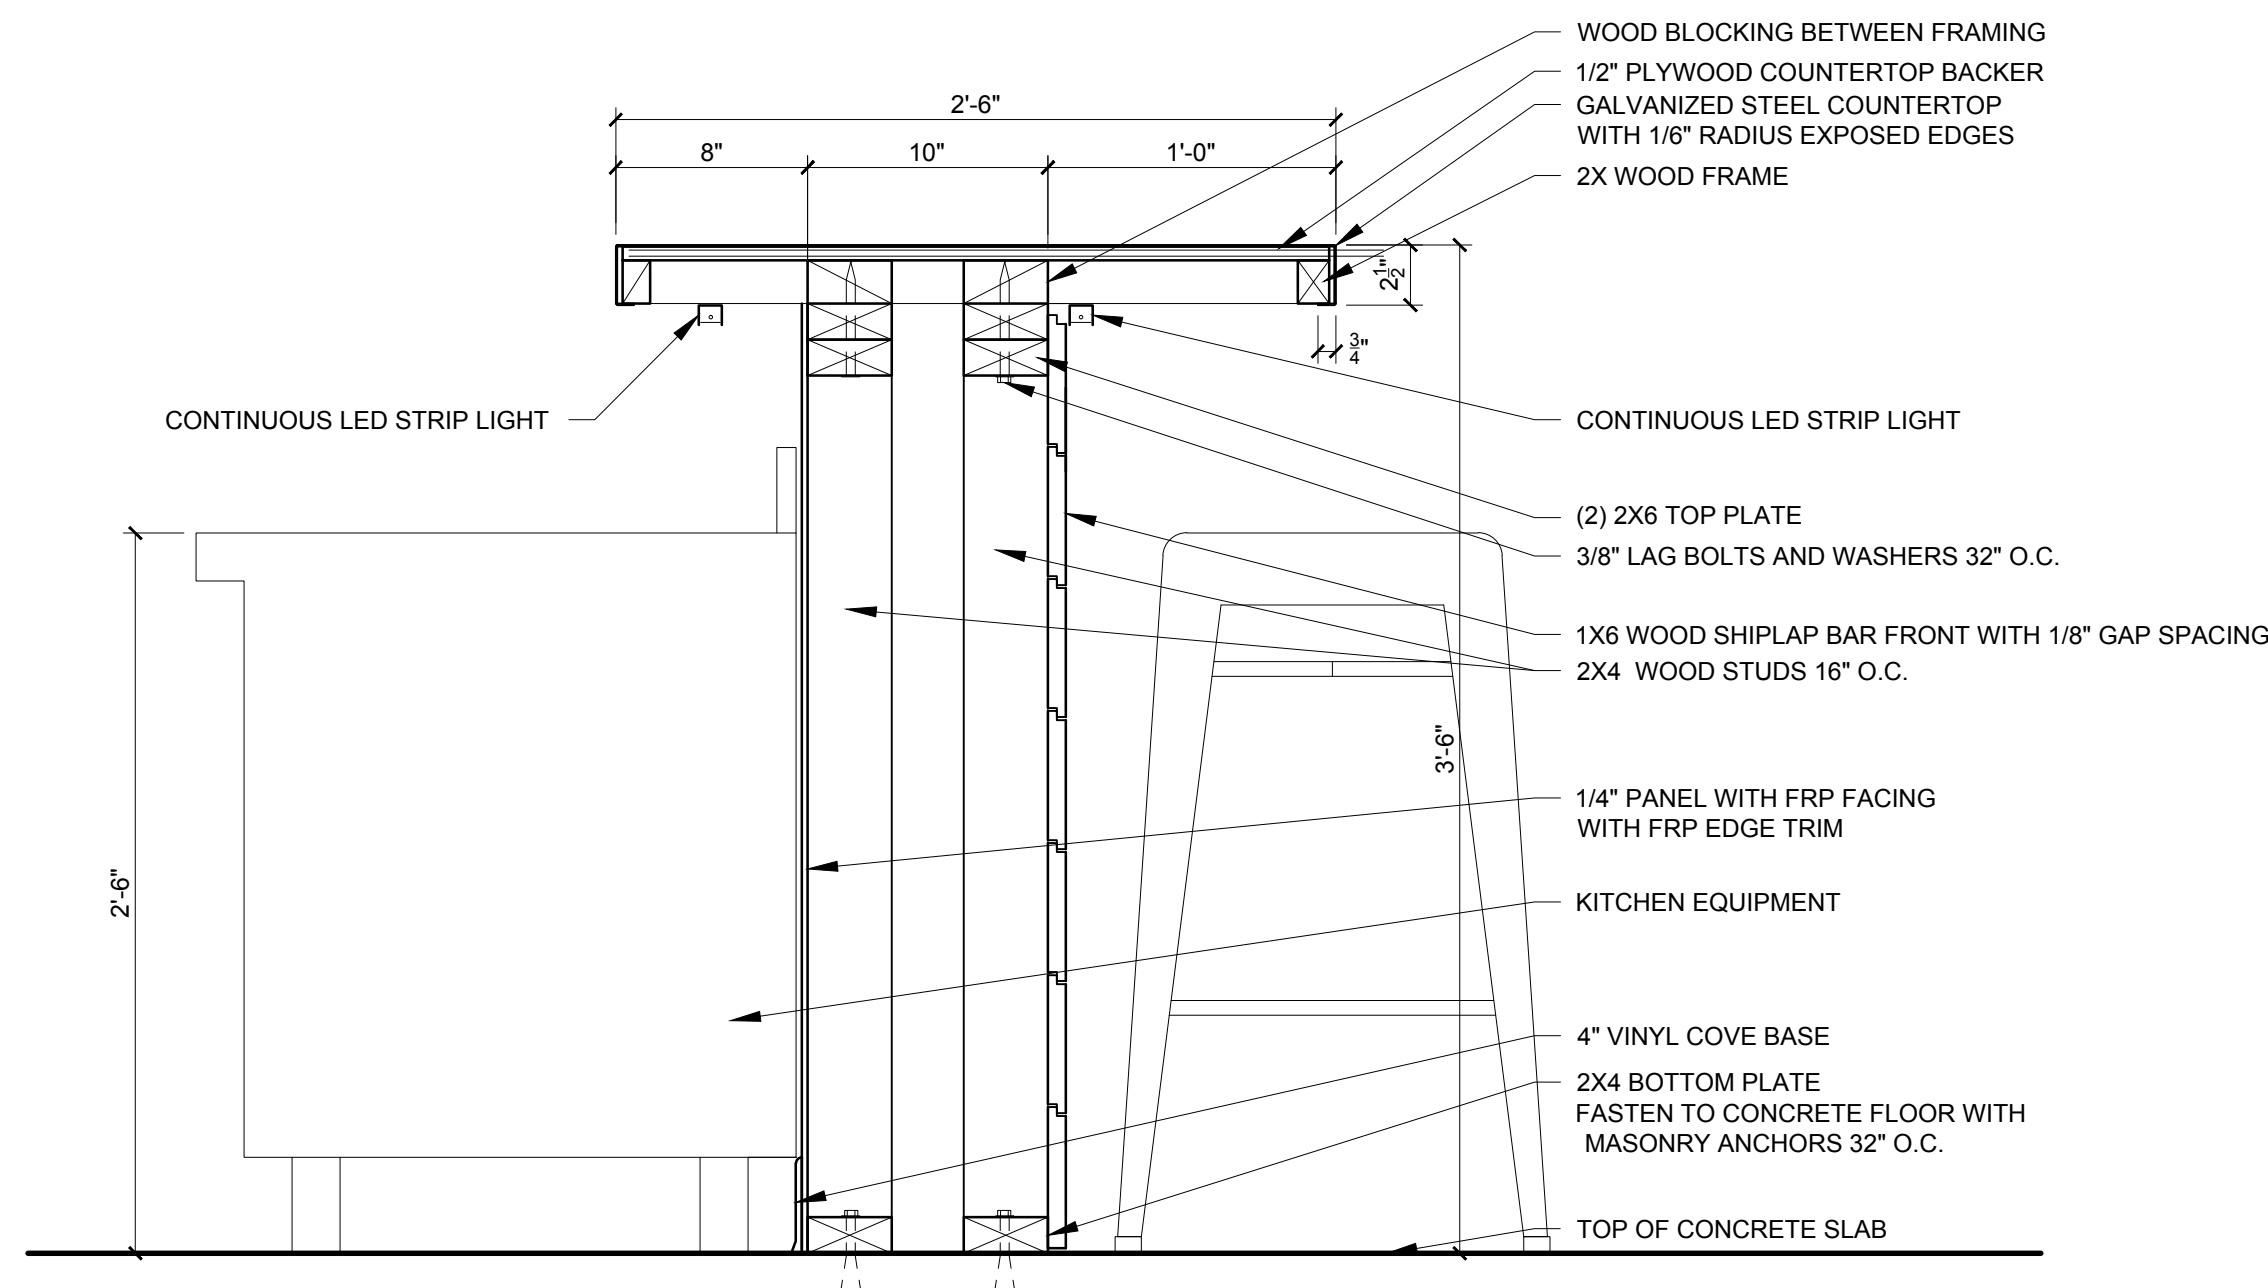

A3-0

3 BAR AT WINDOWS - SECTION DETAIL
1/12" = 1'-0"

5 TYPICAL BAR DETAIL
1/12" = 1'-0"

2 STAND-UP BAR SECTION DETAIL
1/12" = 1'-0"

4 TYPICAL BAR OUTSIDE CORNER - PLAN DETAIL
1/12" = 1'-0"

1 STAND-UP BAR END CAP PLAN DETAIL LOOKING UP FROM BELOW
1/12" = 1'-0"