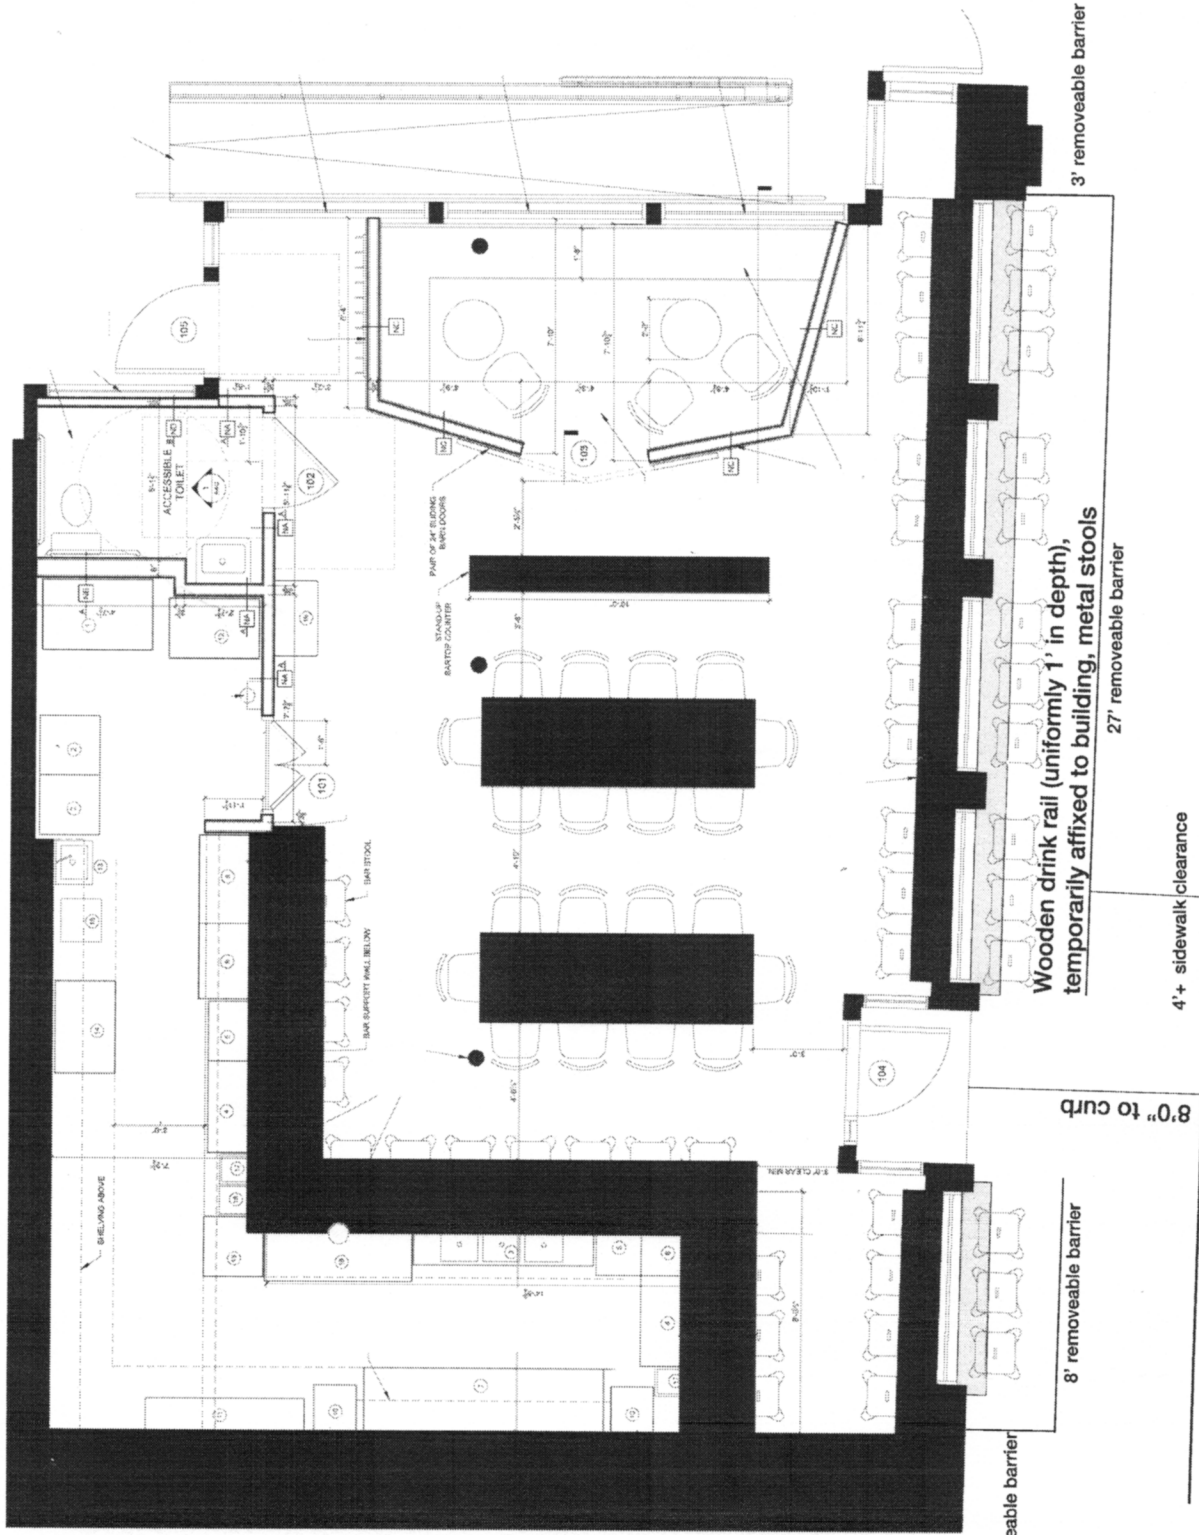

Portland Hunt +  
Alpine Club

Front of building ~50'

75 Market St  
Portland, ME

Proposed Outdoor  
Seating Plan

~105 sf of  
seating area

<--- Market Street