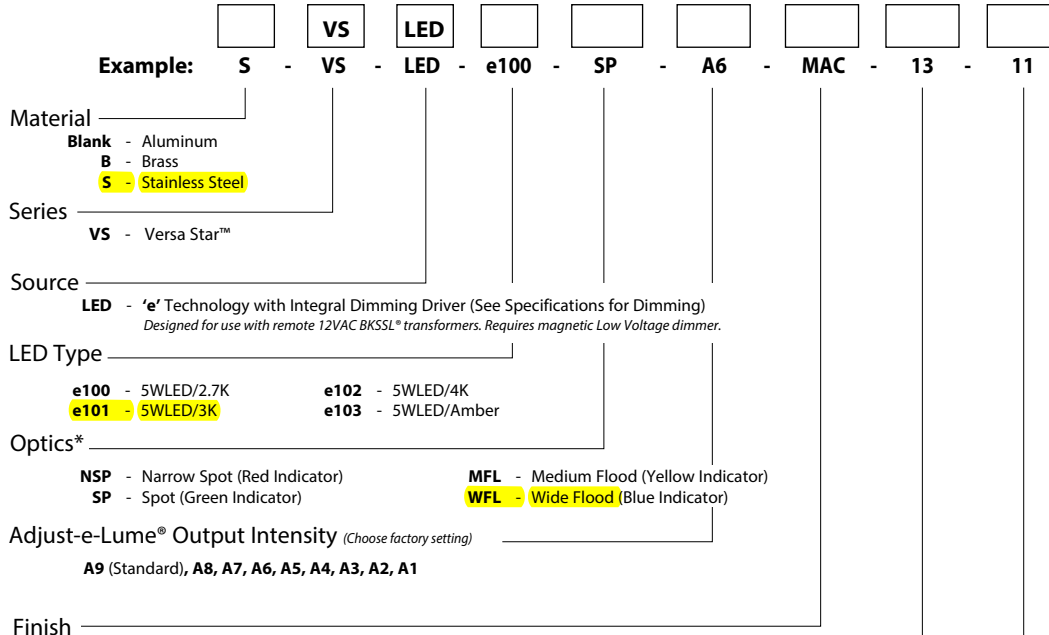

BKSSL
SOLID STATE LIGHTING

VERSA STAR™

PROJECT:	
TYPE:	
CATALOG NUMBER:	
SOURCE:	
NOTES:	

CATALOG NUMBER LOGIC

Aluminum Finish			Brass Finish		Premium Finish		
Powder Coat Color	Satin	Wrinkle	Machined	MAC	ABP Antique Brass Powder	CMG Cascade Mountain Granite	RMG Rocky Mountain Granite
Bronze	BZP	BZW	Polished	POL	AMG Aleutian Mountain Granite	CRI Cracked Ice	SDS Sonoran Desert Sandstone
Black	BLP	BLW	Mitique™	MIT	AQW Antique White	CRM Cream	SMG Sierra Mountain Granite
White (Gloss)	WHP	WHW	Stainless Finish		BCM Black Chrome	HUG Hunter Green	TXF Textured Forest
Aluminum	SAP	—	Machined	MAC	BGE Beige	MDS Mojave Desert Sandstone	WCP Weathered Copper
Verde	—	VER	Polished	POL	BPP Brown Patina Powder	NBP Natural Brass Powder	WIR Weathered Iron
			Brushed	BRU <small>Interior use only.</small>	CAP Clear Anodized Powder	OCP Old Copper	<i>Also available in RAL Finishes See submittal SUB-1439-00</i>

LM79 DATA

BK No.	CCT (Typ.)	Input Watts (Typ.)	CRI (Typ.)
e100	2700K	5.0	80
e101	3000K	5.0	80
e102	4000K	5.0	80
e103	Amber (590nm)	5.0	~

L70 DATA

Minimum Rated Life (hrs.) 70% of initial lumens(L70)
50,000
50,000
50,000
50,000

* OPTICAL DATA

Beam Type	Angle	e102 CBCP	Visual Indicator
Narrow Spot	13°	4527	Red Dot
Spot	15°	3434	Green Dot
Medium Flood	23°	1304	Yellow Dot
Wide Flood	31°	805	Blue Dot

B-K LIGHTING	40429 Brickyard Drive • Madera, CA 93636 • USA 559.438.5800 • FAX 559.438.5900 www.bklighting.com • info@bklighting.com	RELEASED 08-10-16	DRAWING NUMBER SUB001016
	THIS DOCUMENT CONTAINS PROPRIETARY INFORMATION OF B-K LIGHTING, INC. AND ITS RECEIPT OR POSSESSION DOES NOT CONVEY ANY RIGHTS TO REPRODUCE, DISCLOSE ITS CONTENTS, OR TO MANUFACTURE, USE OR SELL ANYTHING IT MAY DESCRIBE. REPRODUCTION, DISCLOSURE OR USE WITHOUT SPECIFIC WRITTEN AUTHORIZATION OF B-K LIGHTING, INC. IS STRICTLY FORBIDDEN.		