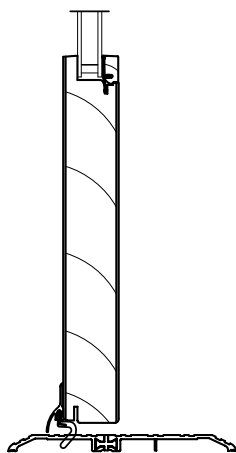

# WOOD COMMERCIAL DOOR

SECTION DETAILS - OPERATING  
SCALE: N.T.S.

4 9/16"

HEAD

SILL

JAMBS