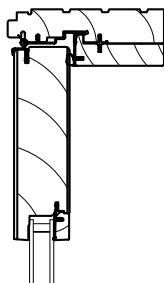

# WOOD COMMERCIAL DOOR

SECTION DETAILS - OPERATING  
SCALE: N.T.S.

4 9/16"

HEAD

SILL

JAMBS