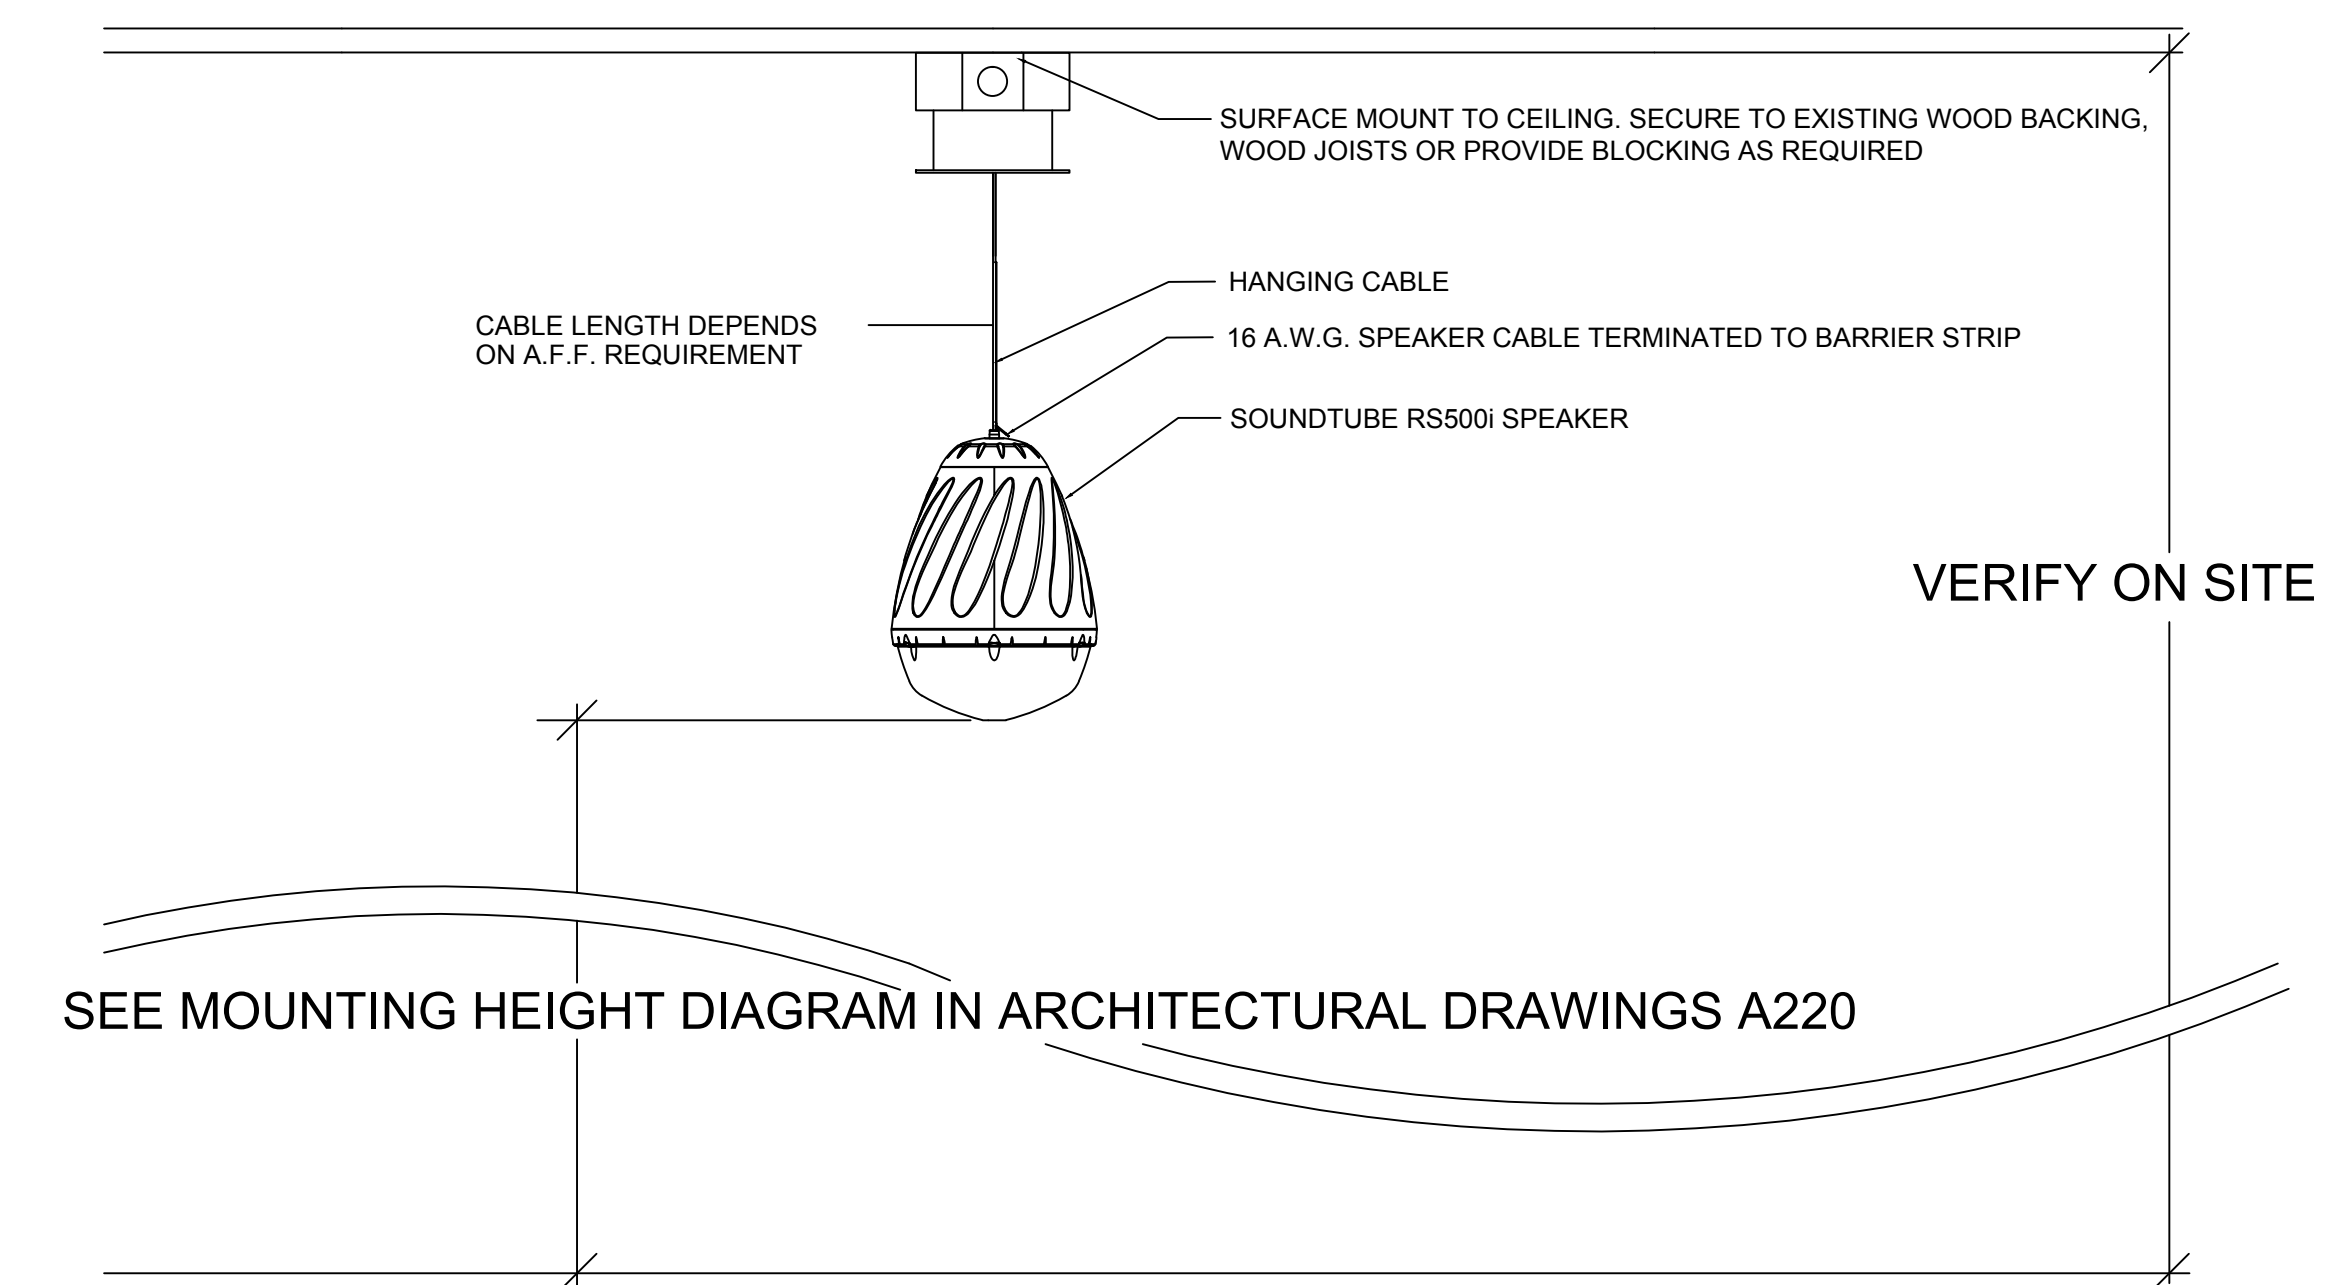

## LOWELL LFD-10

2 RACK LAYOUT  
V202 SCALE: 1:2

3 HEADEND MOUNTING  
V202 SCALE: 3/4" = 1'-0"

### SOUNDTUBE SPEAKER MOUNT OPTIONS:

4 SPEAKER DETAIL  
V202 SCALE: 1:5