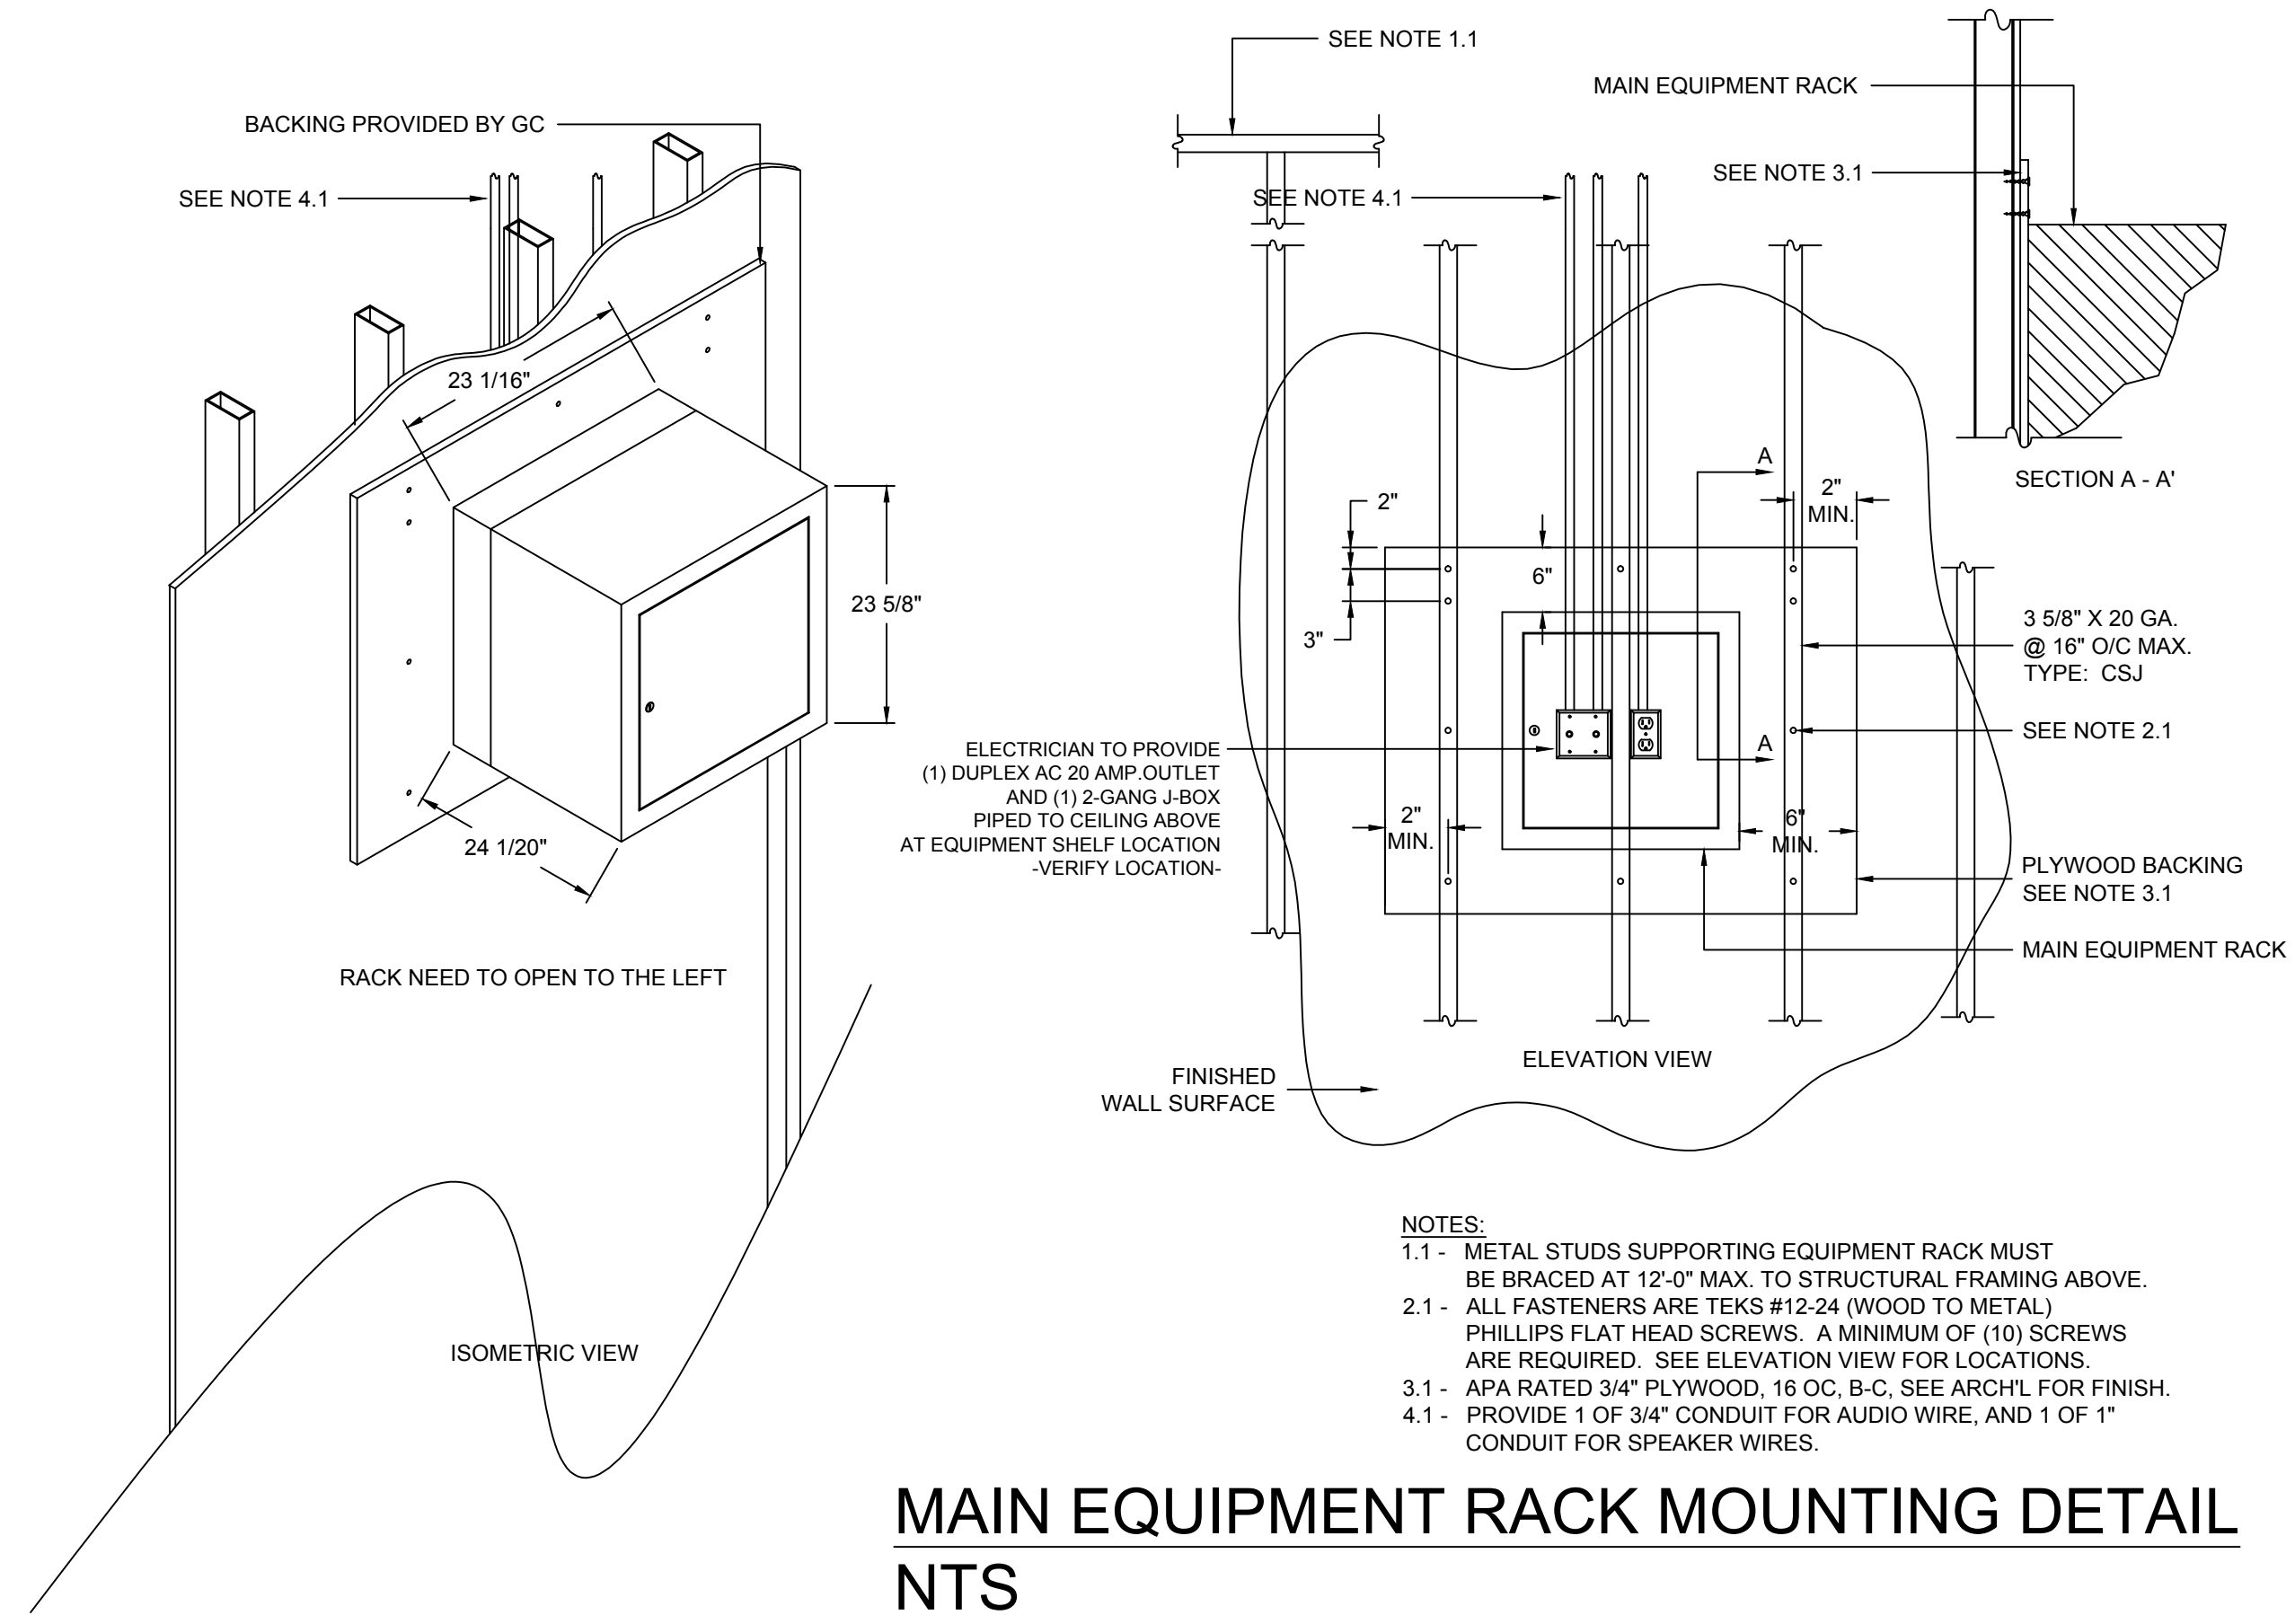

10				10						
9		CROWN CTs 600 2 CHANNEL POWER AMPLIFIER AMP-01			9					
8				8						
7										7
6		SALES VOLUME	FITTING ROOM VOLUME	SOURCE SELECT	BLANK PANEL	BLANK PANEL	BLANK PANEL	BLANK PANEL	AUX INPUT	6
5		DBX ZONEPRO 641 DIGITAL SIGNAL PROCESSOR DBX-01			5					
4		LOWELL SVSP-1 VENT PANEL VENT-01			4					
3		PLAYNETWORK C500 AUDIO PLAYER PLA-01			3					
2		MIDDLE ATLANTIC PD-915R POWER CONDITIONER PWR-01			2					
1					1					

## LOWELL LFD-10

2 RACK LAYOUT  
V202 SCALE: 1:2

3 HEADEND MOUNTING  
V202 SCALE: 3/4" = 1'-0"

### SOUNDTUBE SPEAKER MOUNT OPTIONS:

4 SPEAKER DETAIL  
V202 SCALE: 1:5