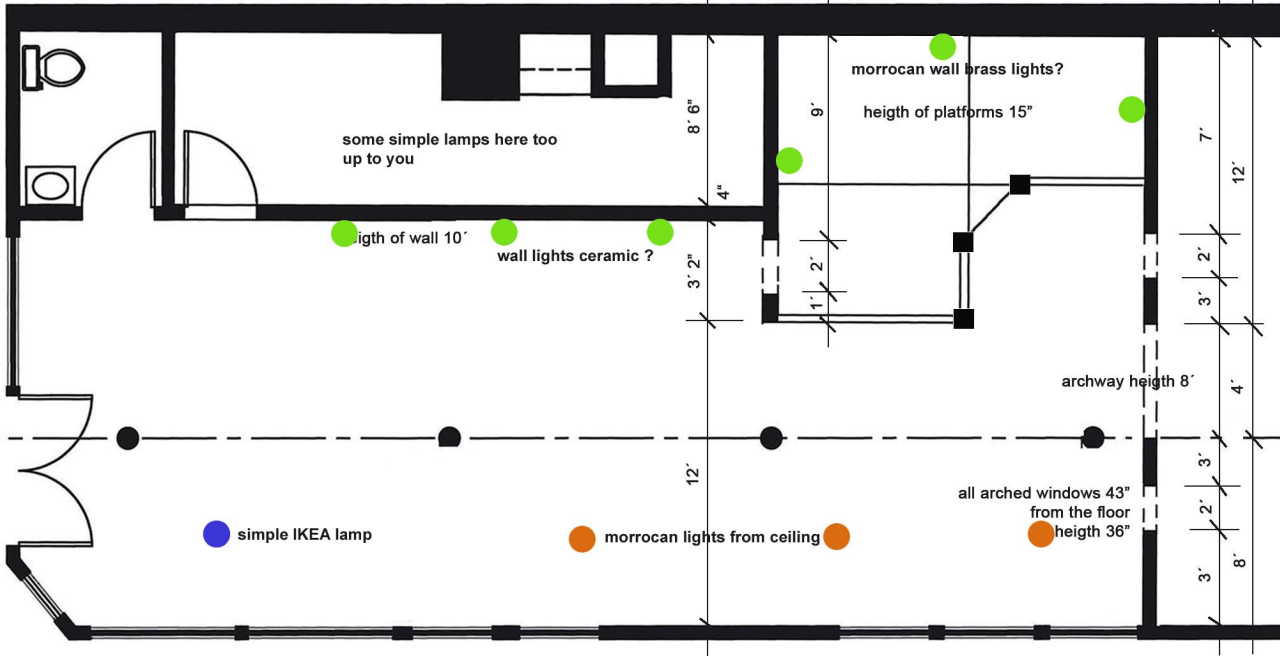

26' 8" 4" 13'

some simple lamps here too up to you

moroccan wall brass lights?

height of platforms 15"

length of wall 10'

wall lights ceramic ?

archway height 8'

simple IKEA lamp

morrocan lights from ceiling

all arched windows 43" from the floor height 36"

8' 6"

4"

3' 2"

12'

9'

1' 2"

7'

12'

2'

3'

4'

3'

2'

8'