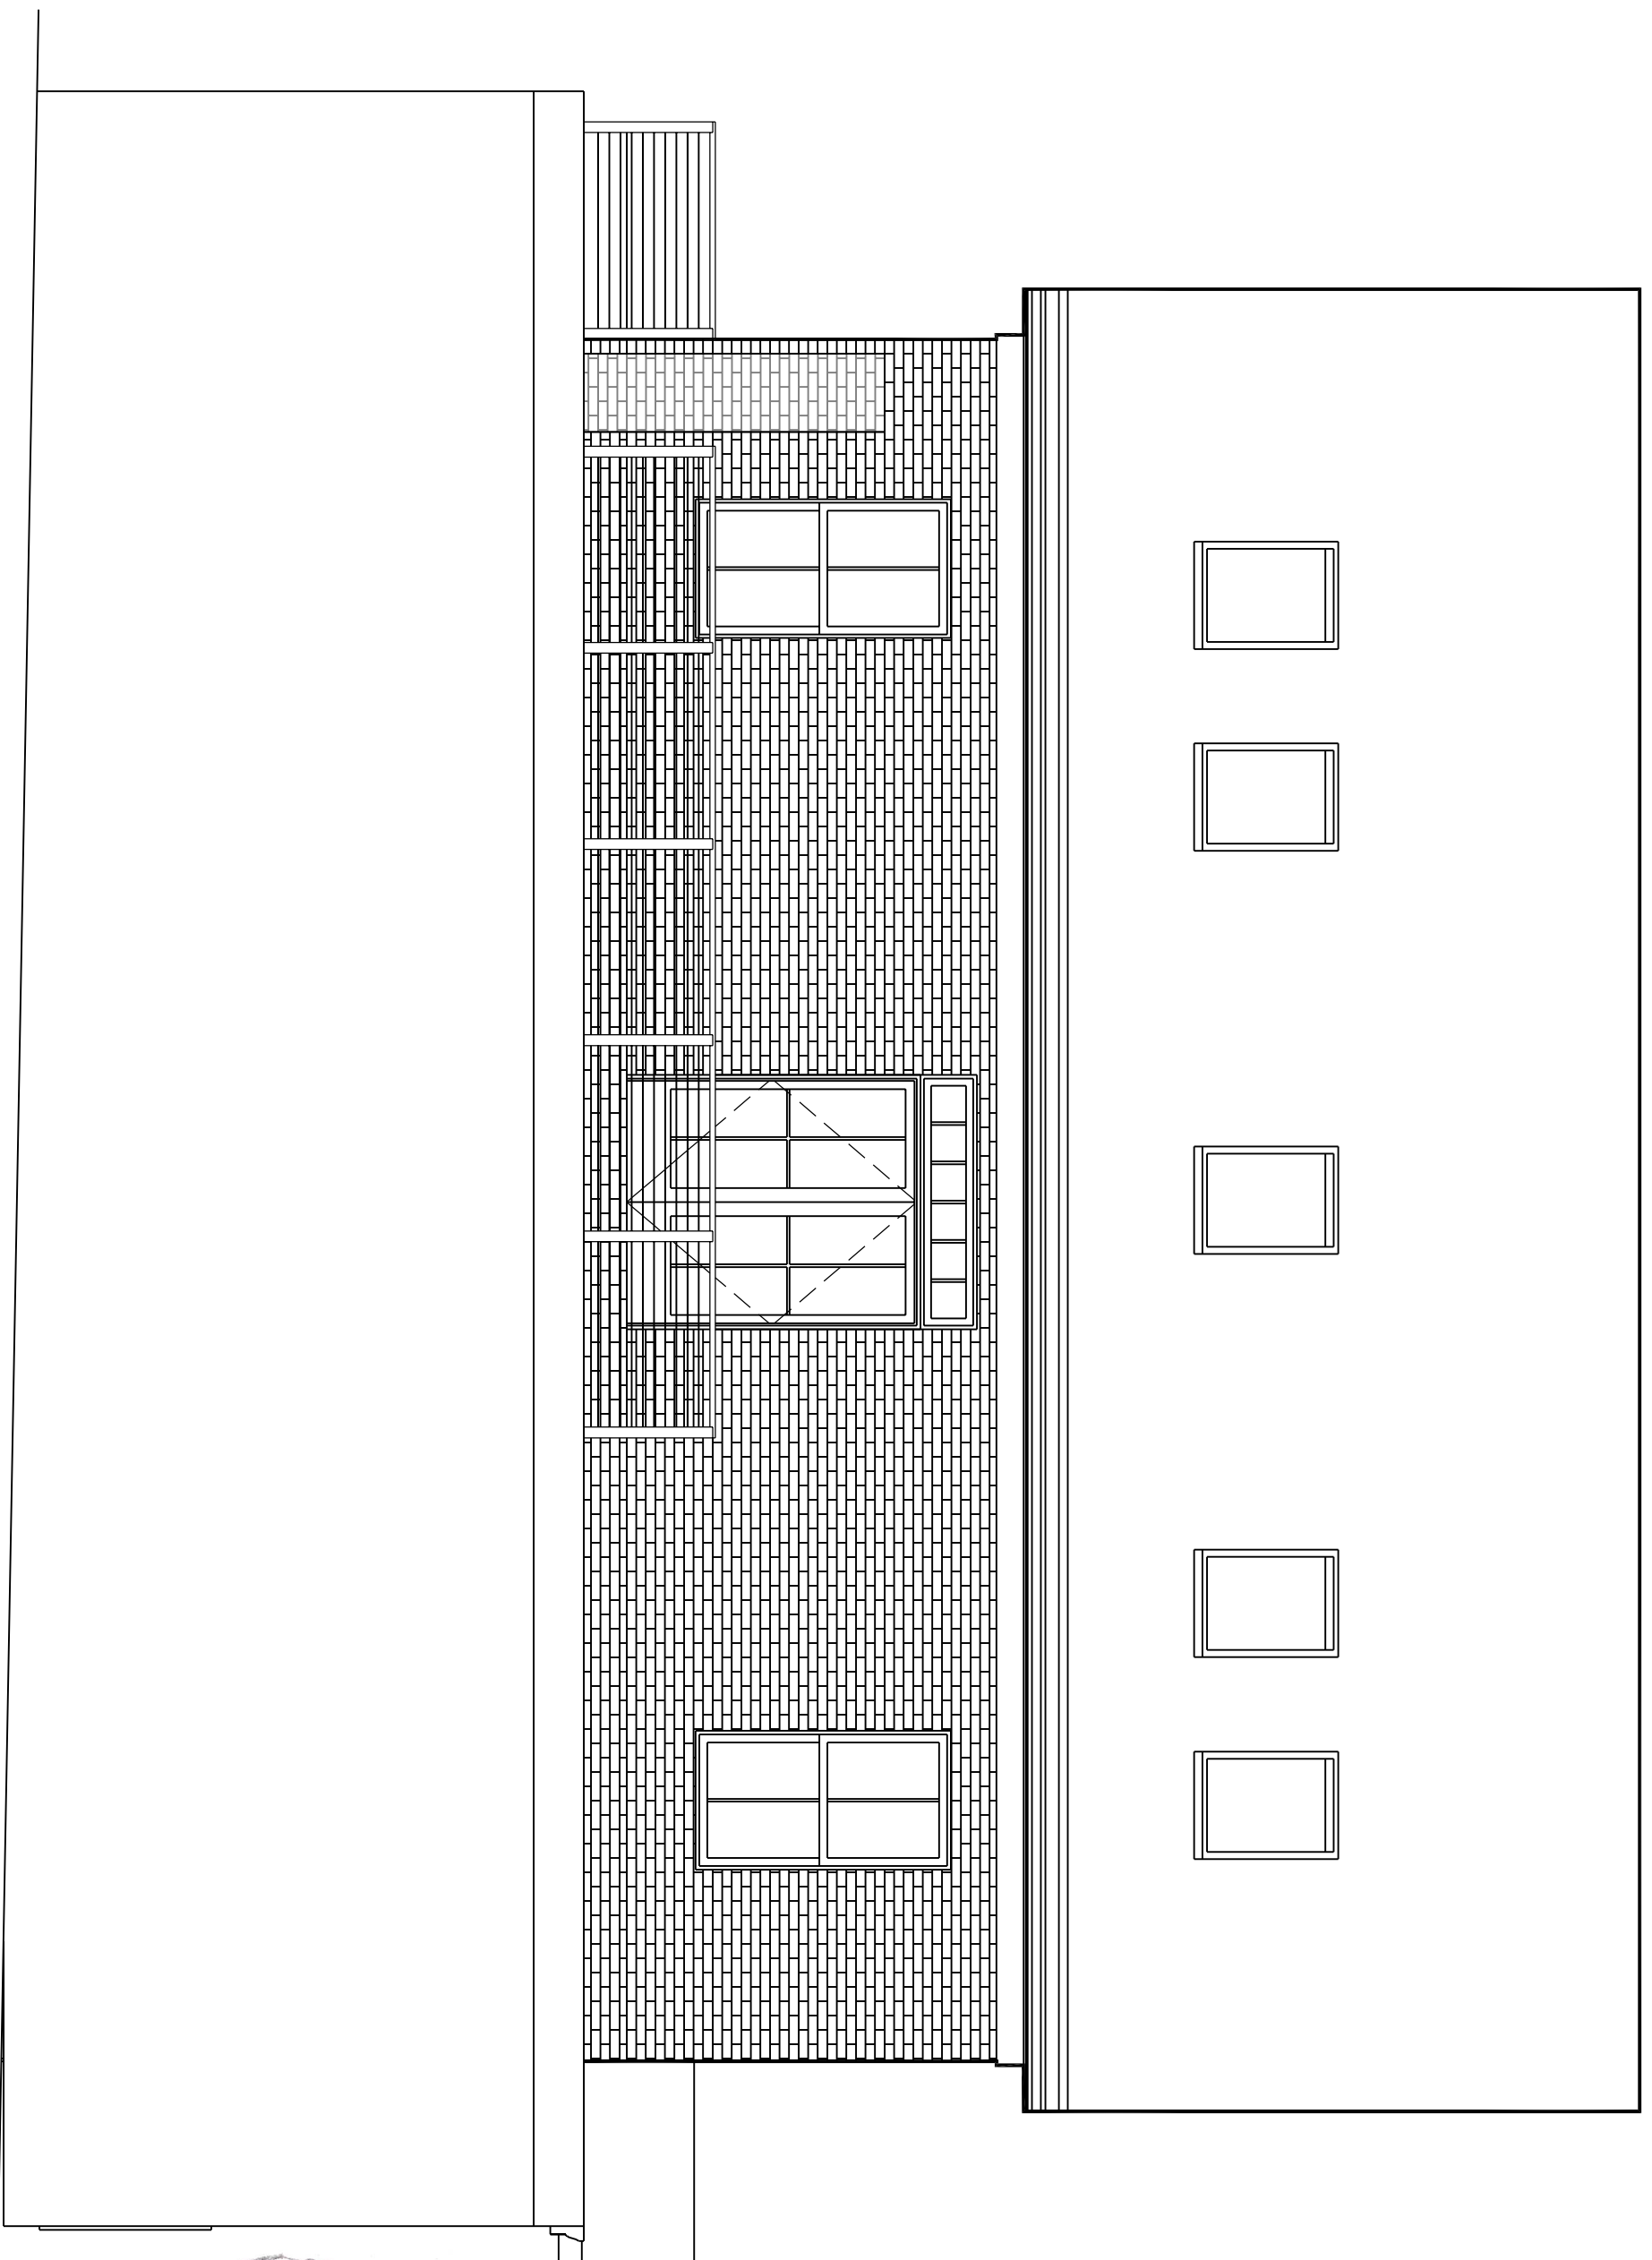

3 SW ELEVATION

4 SE ELEVATION

1 NE ELEVATION

2 NW ELEVATION

PROSPECT

DESIGN
58 FORE ST., PORTLAND, ME
www.prospectdesign.me
T. 207.749.7400

MCINTYRE
76 INDIA STREET
MOLLY MCINTYRE

ELEVATIONS

PERMIT SET

SHEET TITLE

REVISION

EXAMINER: JB

DATE: November 26, 2014

A-2.2