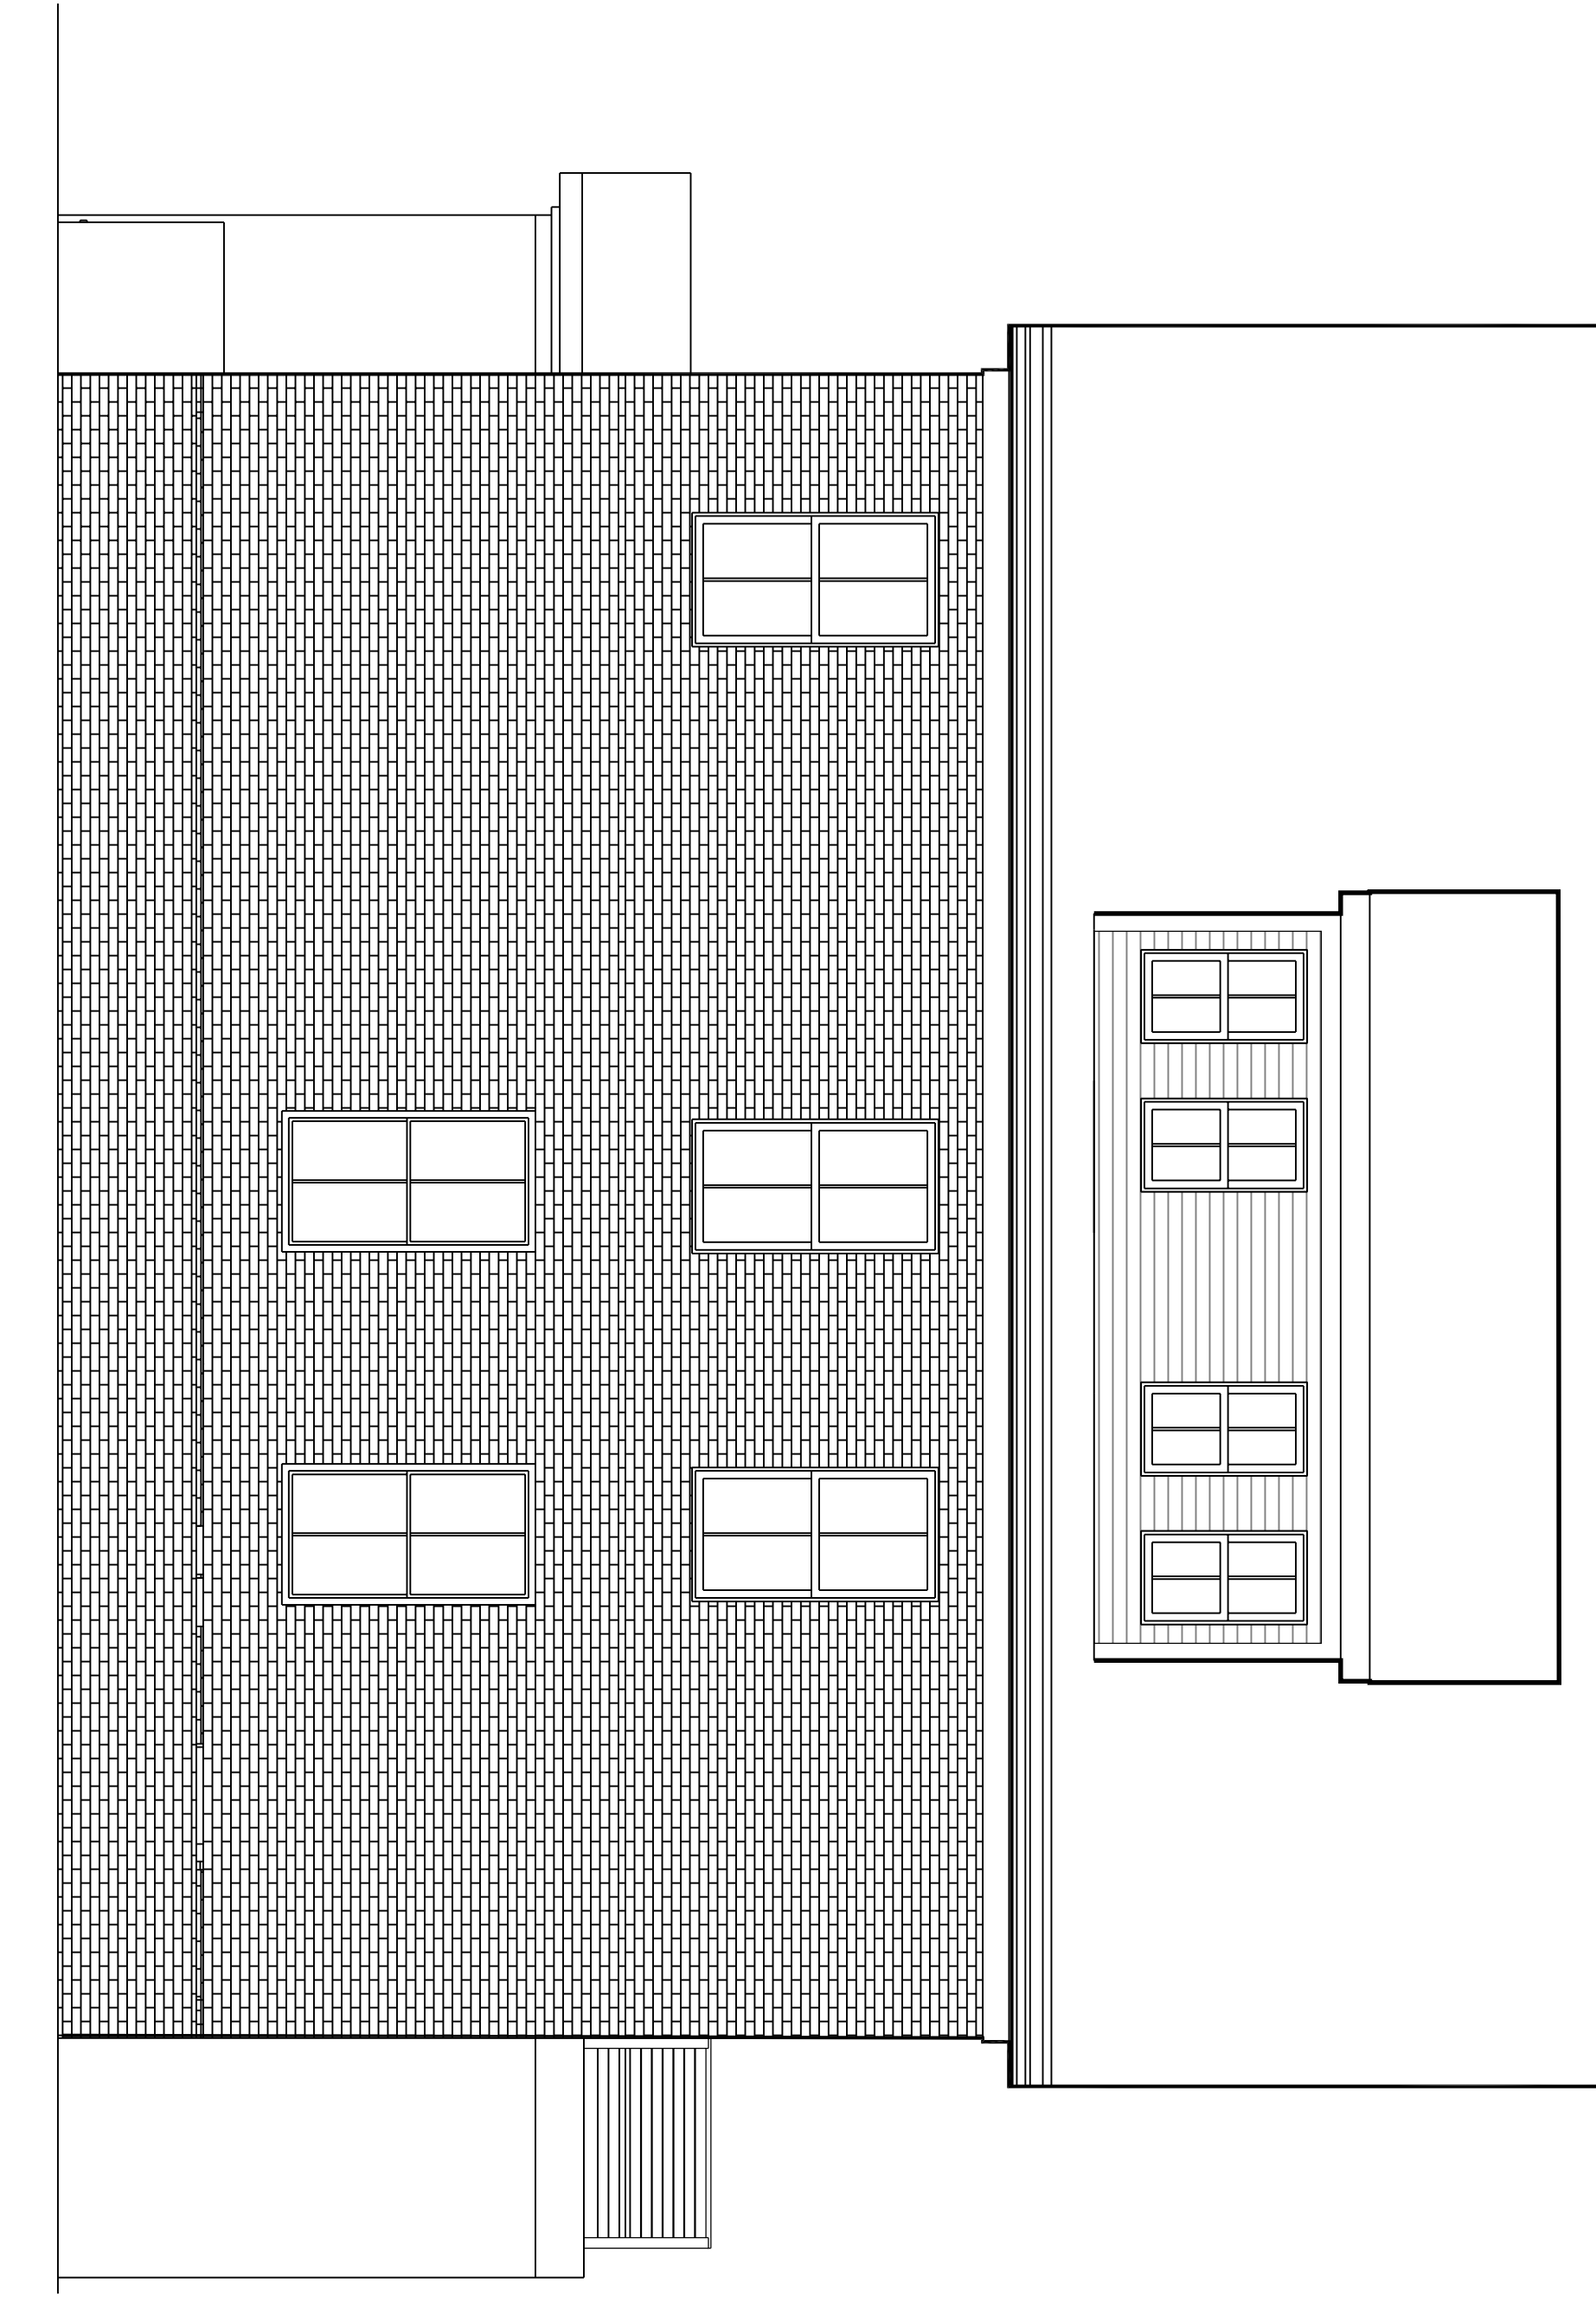

3 SW ELEVATION

4 SE ELEVATION

1 NE ELEVATION

2 NW ELEVATION

PROSPECT

DESIGN
58 FORE ST., PORTLAND, ME
www.prospectdesign.me
T. 207.749.7400

MCINTYRE
76 INDIA STREET
MOLLY MCINTYRE

ELEVATIONS

PERMIT SET

SHEET TITLE

REVISION

EXAMINER: JB

DATE: November 26, 2014

A-2.2