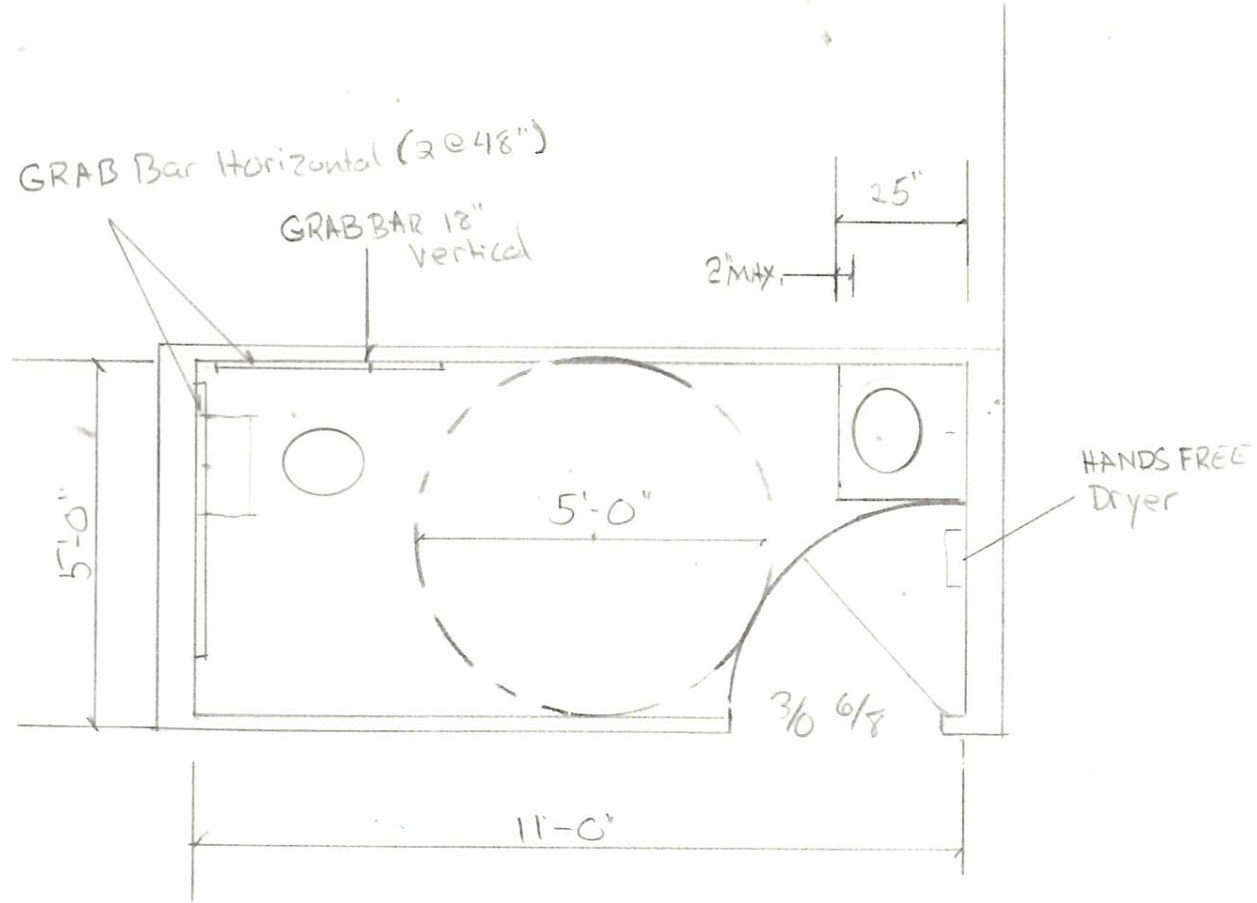

Scale $3/8" = 1'-0"$

ADA Bathroom
Interior Elevations

Bath Renovation
PINETREE LEGAL ASST.
88 Federal St.
Portland, Me

Contact: Richard Leduc
653-0207