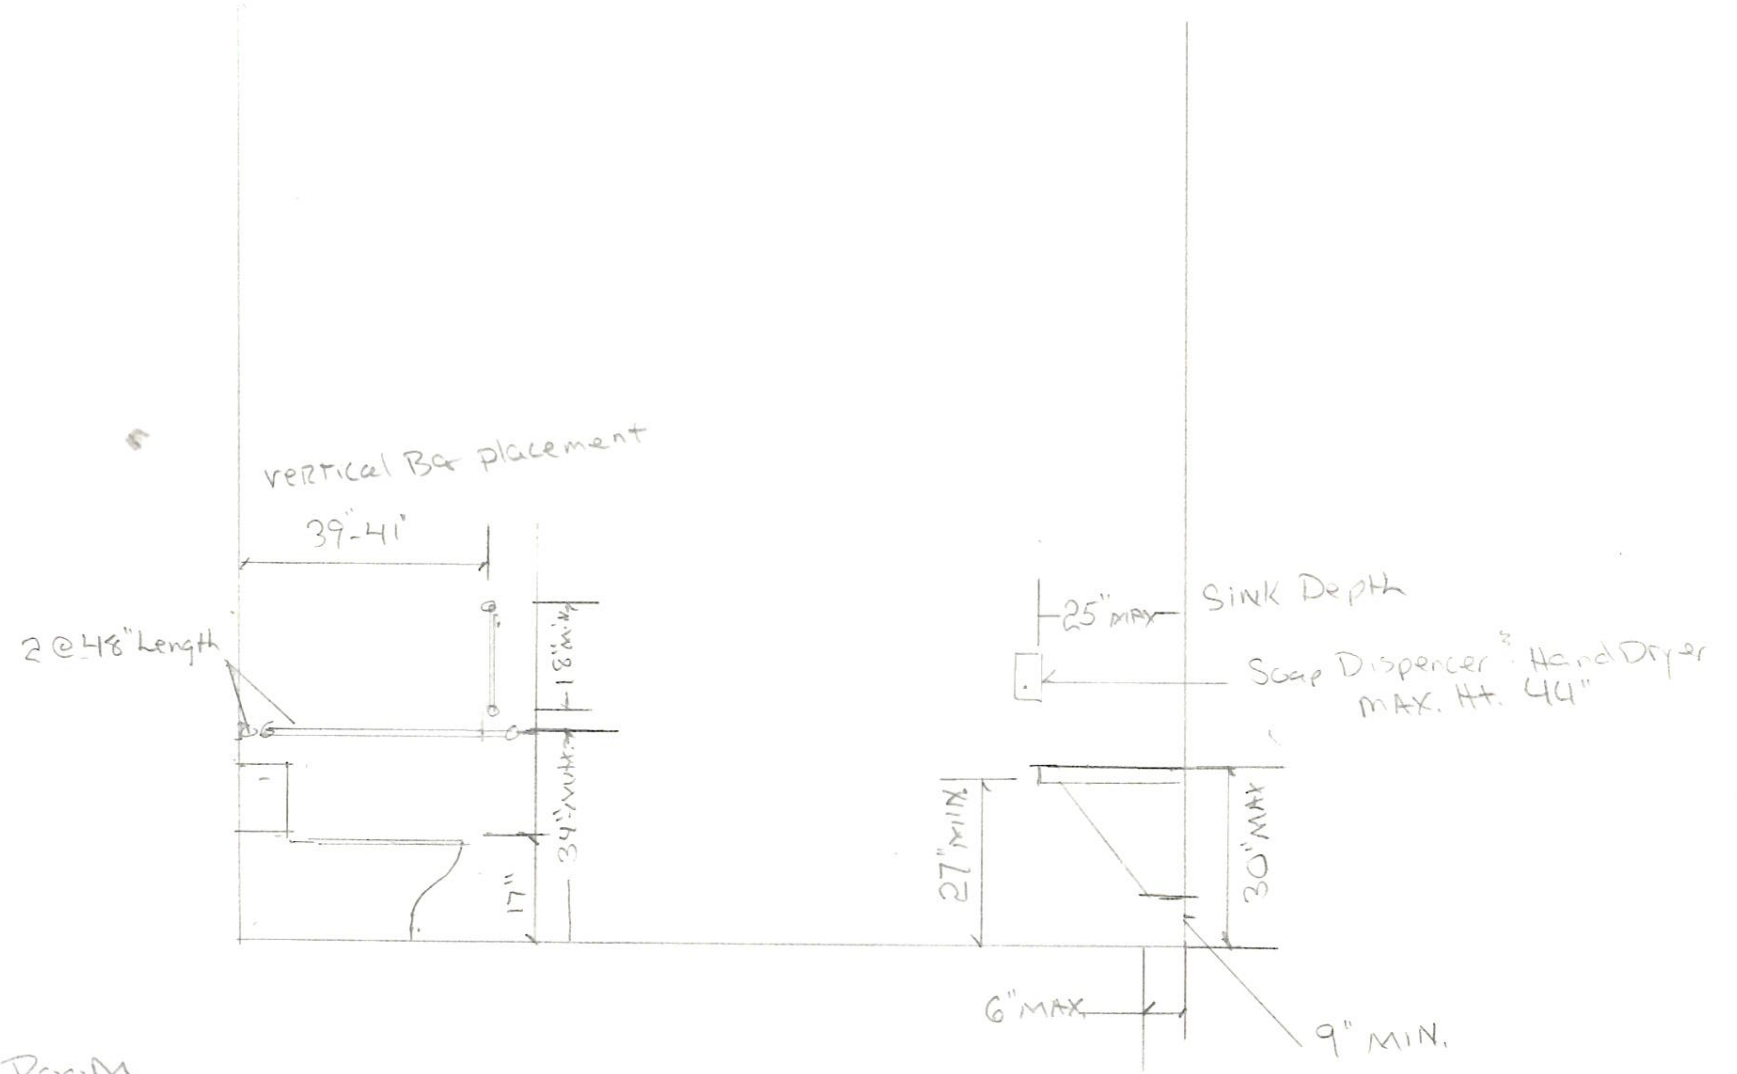

Scale $3/8" = 1'-0"$

ADA Bathroom
Interior Elevations

Bath Renovation
PINETREE LEGAL ASST.
88 Federal St.
Portland, Me

Contact: Richard Leduc
653-0207