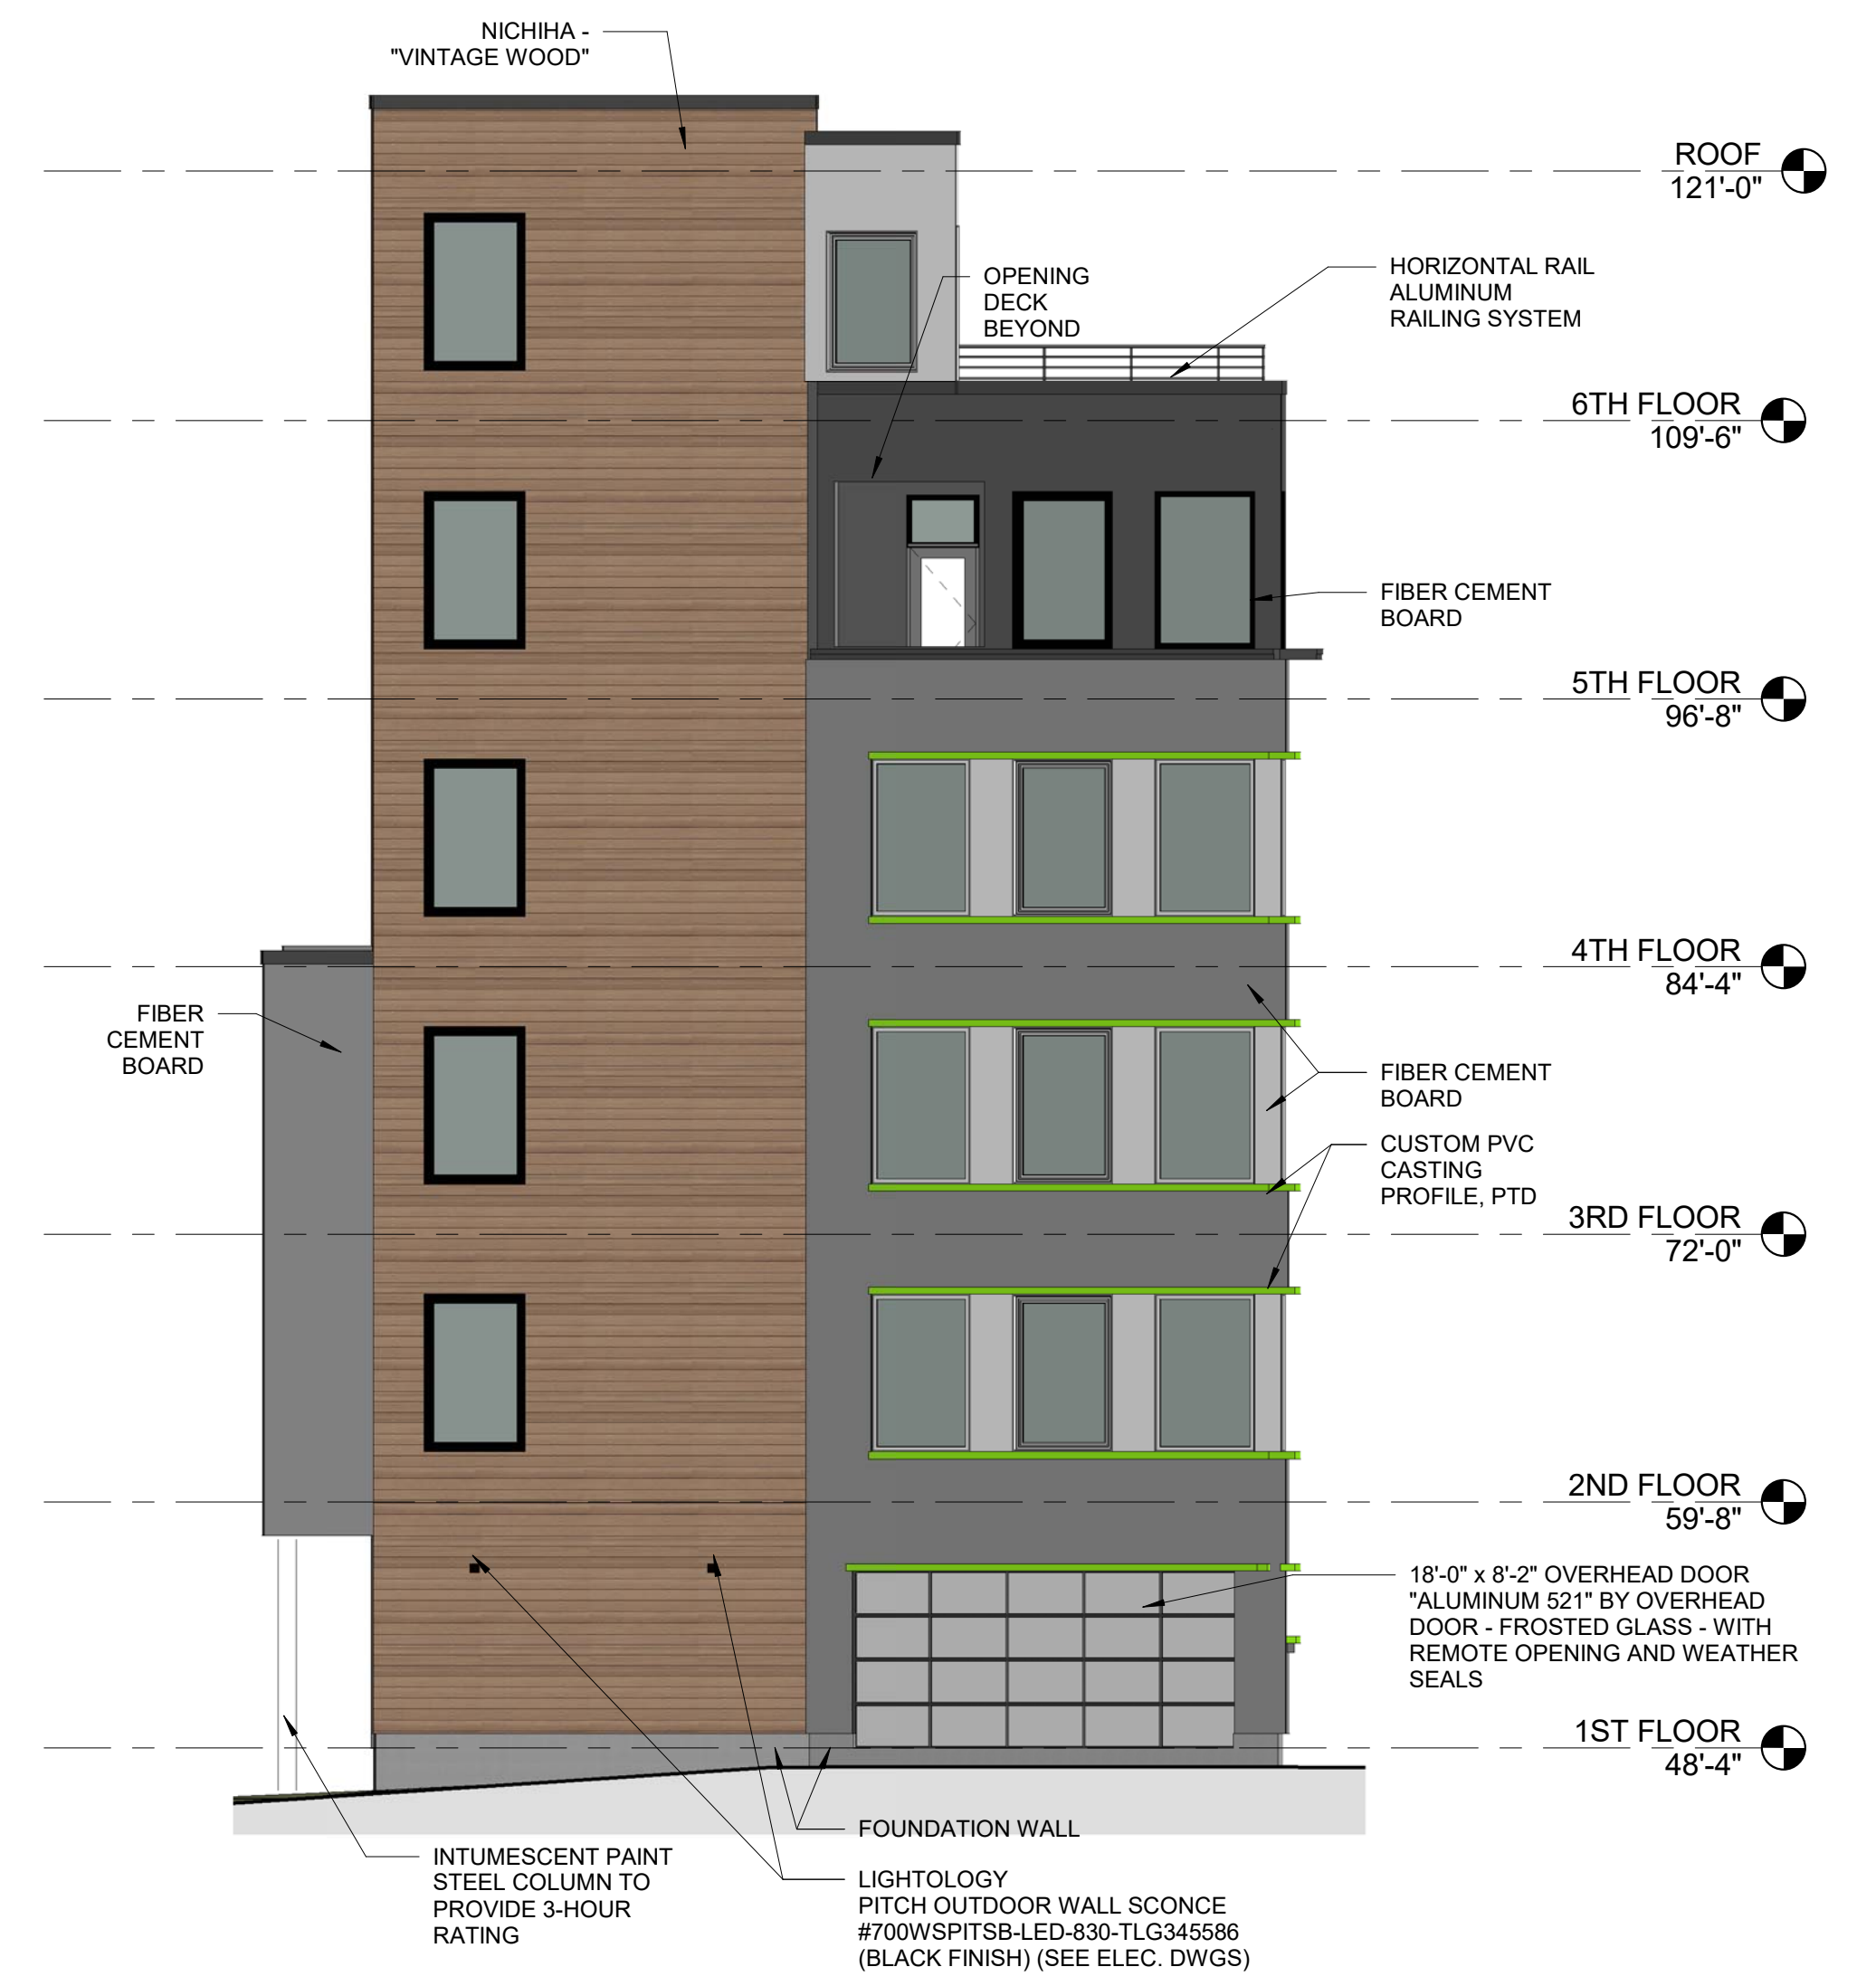

1 | NORTH ELEVATION

1/8" = 1'-0" 0 2'-0" 4'-0" 8'-0" 16'-0"

2 | WEST ELEVATION

1/8" = 1'-0"

LUMINATO

167 Newbury Street Portland, Maine

AUG. 12, 2016

A2.2