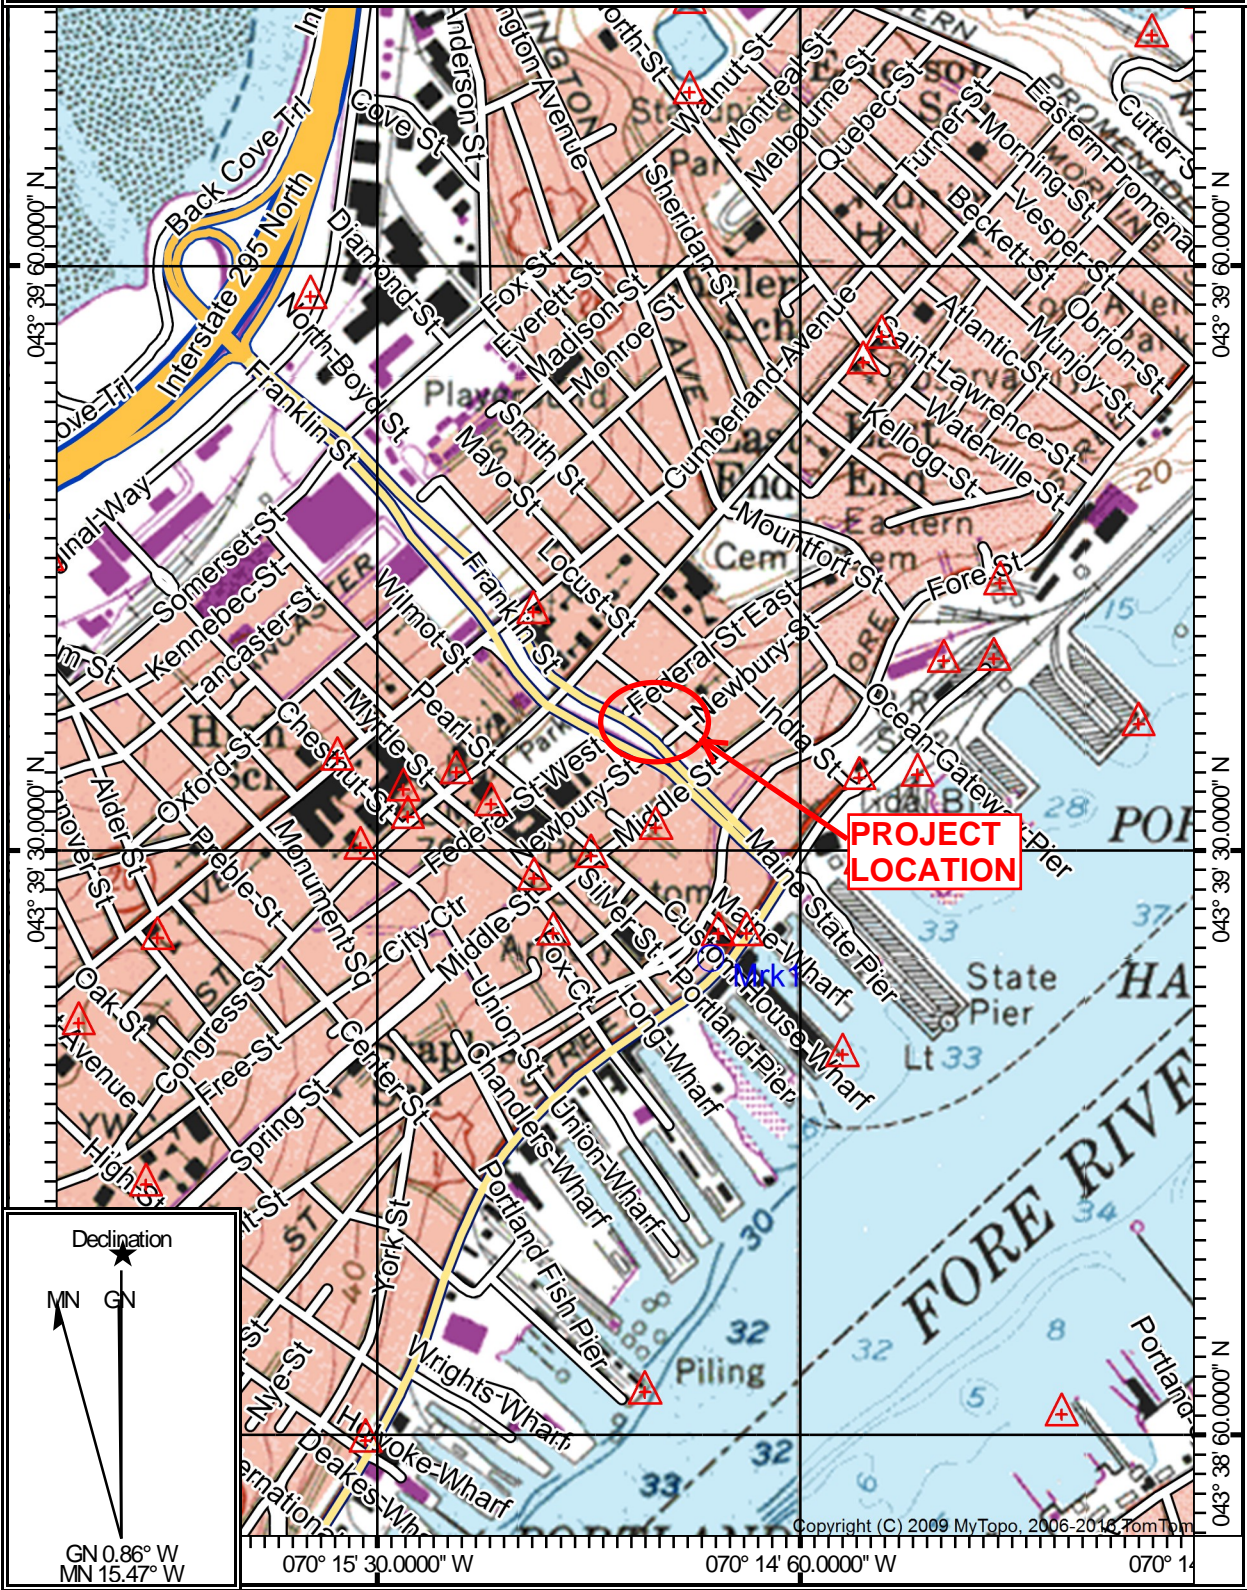

Map Name: PORTLAND WEST Scale: 1 inch = 1,000 ft. Horizontal Datum: NAD27
 Print Date: 01/19/16 Map Center: 043° 39' 35.0977" N,

Copyright (C) 2009 MyTopo, 2006-2016 TomTom