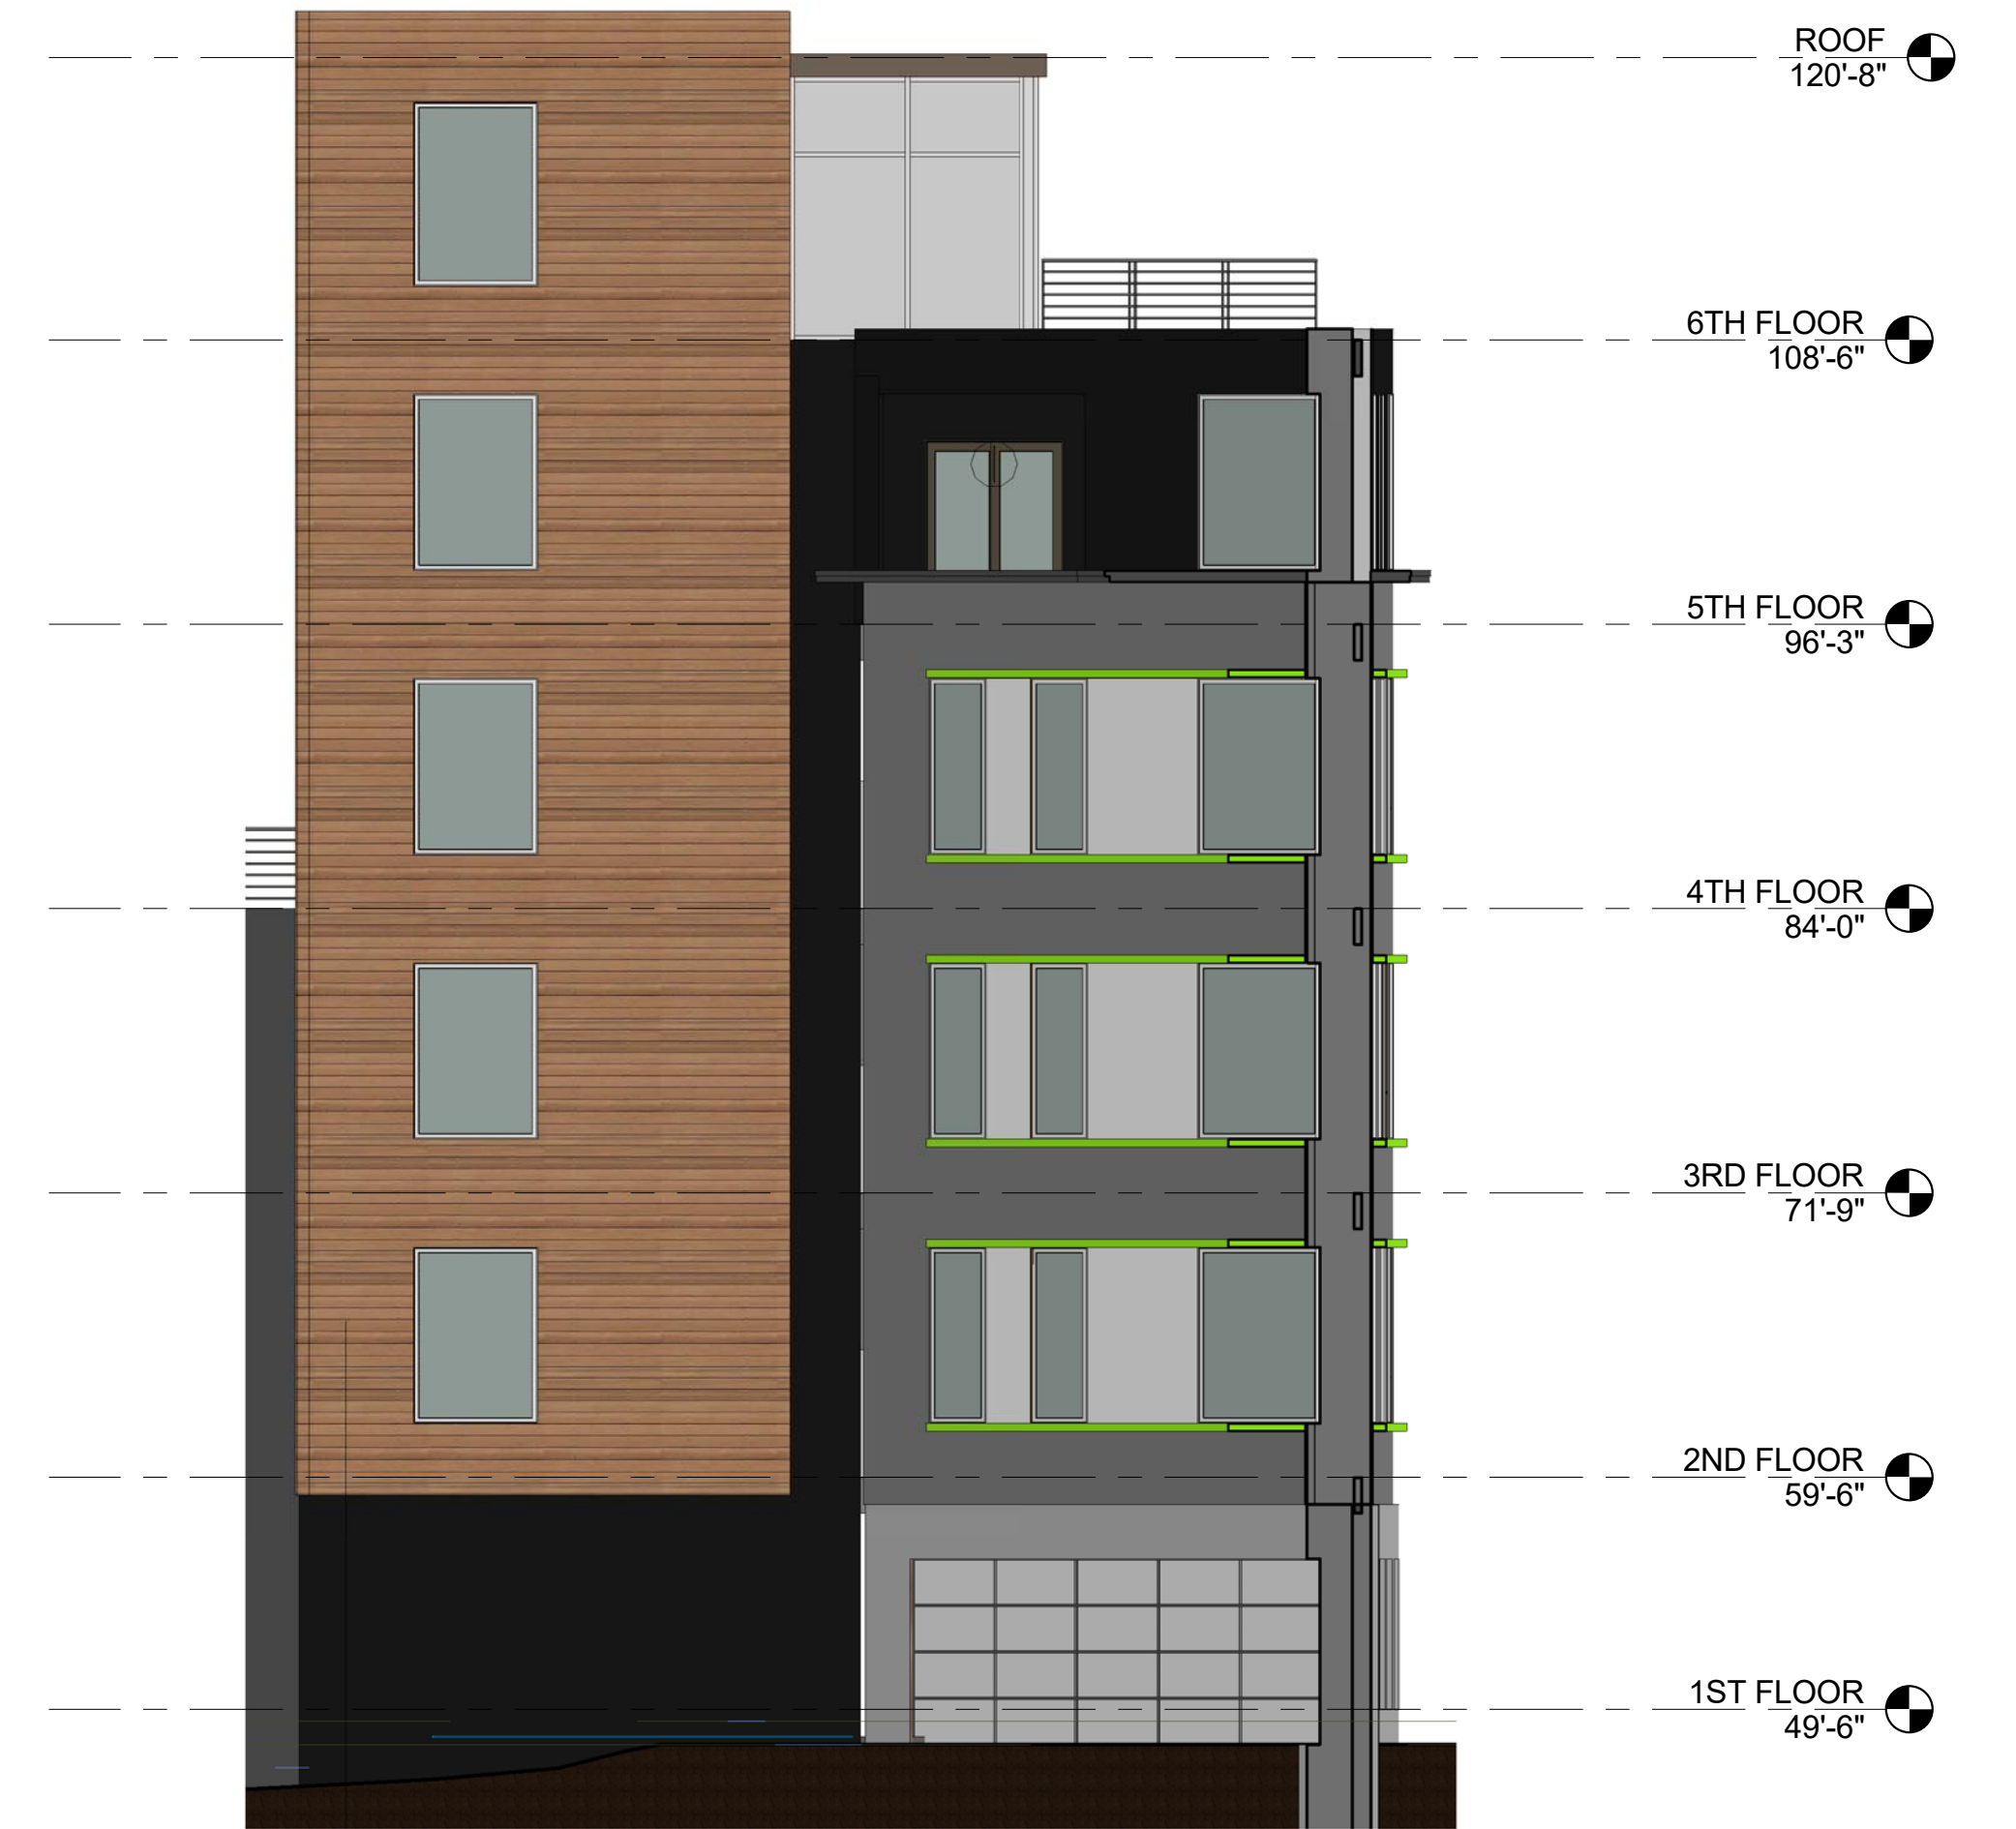

1 | NORTH ELEVATION  
1/8" = 1'-0"  
0 2'-0" 4'-0" 8'-0" 16'-0"

2 | WEST ELEVATION  
1/8" = 1'-0"  
0 2'-0" 4'-0" 8'-0" 16'-0"

# LUMINATO

Newbury Street Portland, Maine

JAN. 25, 2016

A2.2