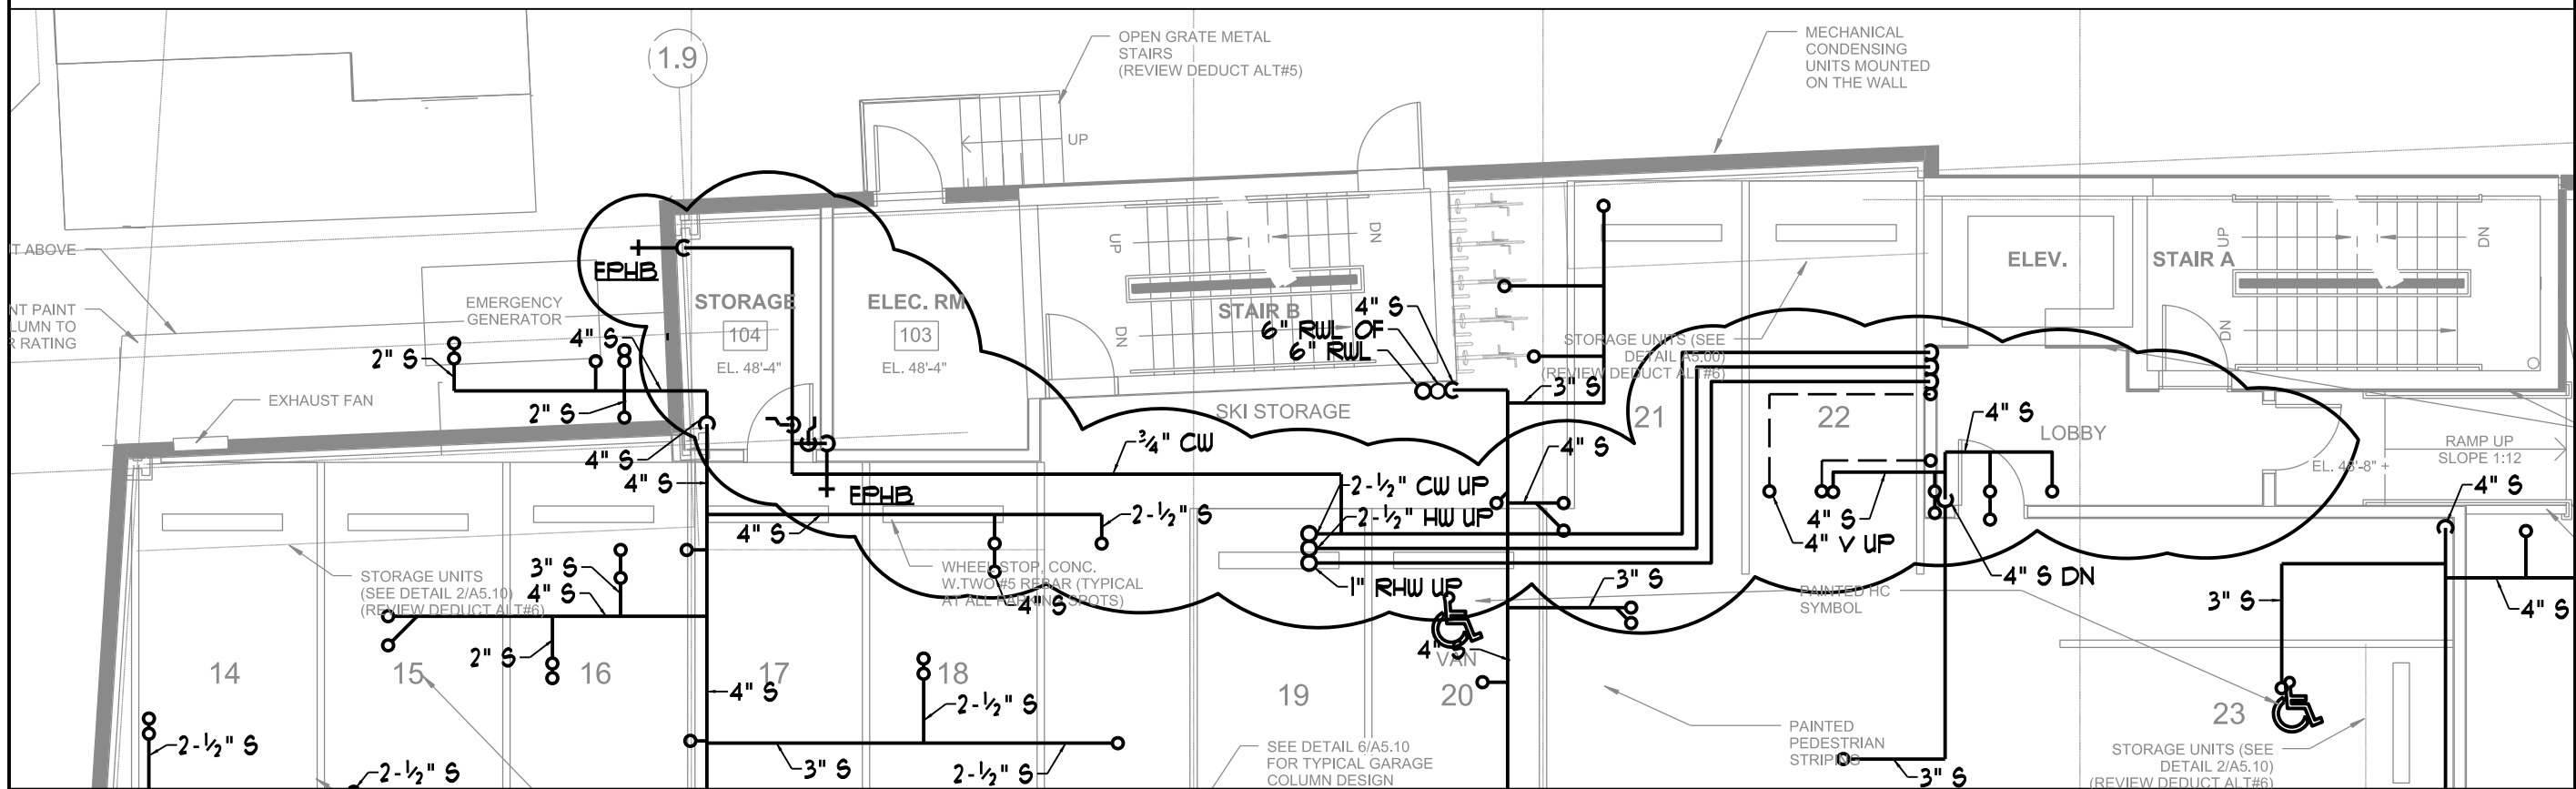

FIRST FLOOR PARTIAL PLUMBING PLAN

LOWER LEVEL PARTIAL PLUMBING PLAN

LUMINATO

DRAWING TITLE - WATER HEATER RELOCATION
 DESIGNED/CHECKED BY - JMV
 DATE - 1/27/16
 SCALE - 1/8" = 1'-0"

SKP-1