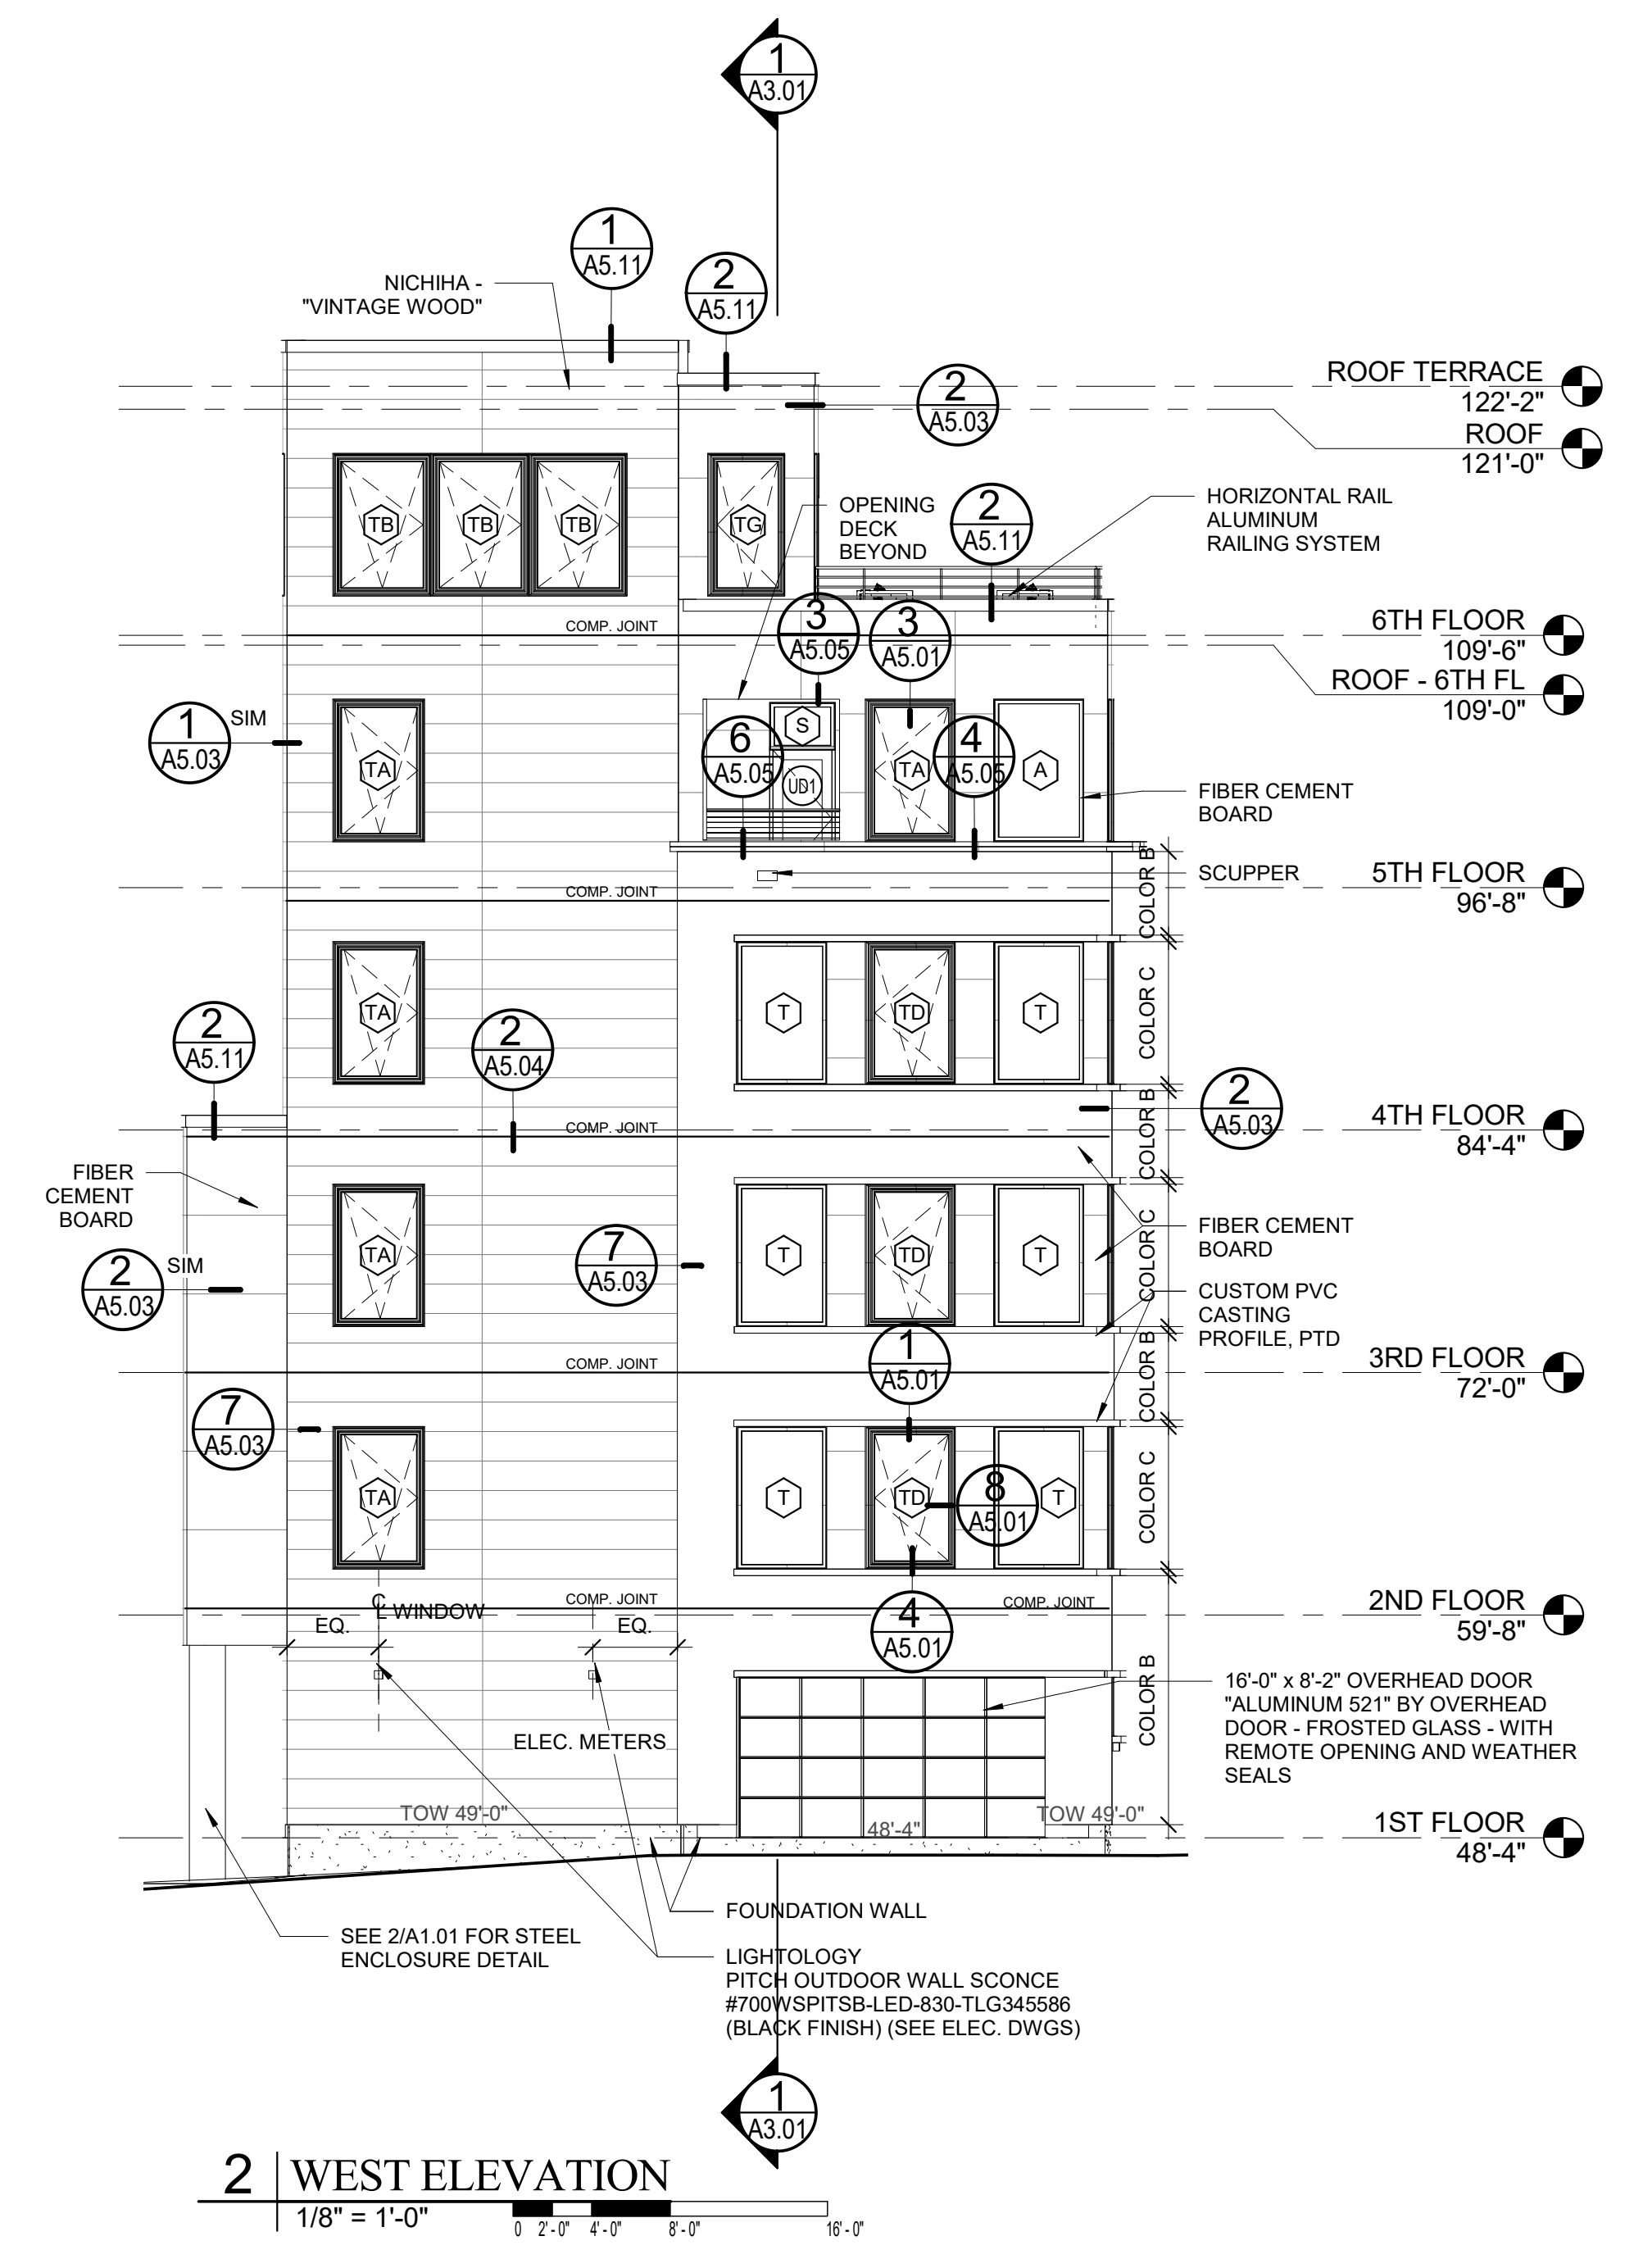

Project:  
**LUMINATO**  
 167 Newbury Street Portland, Maine

Revisions:

Date: **SEP. 19, 2016**  
 Scale: **As indicated**

**BUILDING ELEVATIONS**  
**A2.02**

**2 | WEST ELEVATION**  
 1/8" = 1'-0"