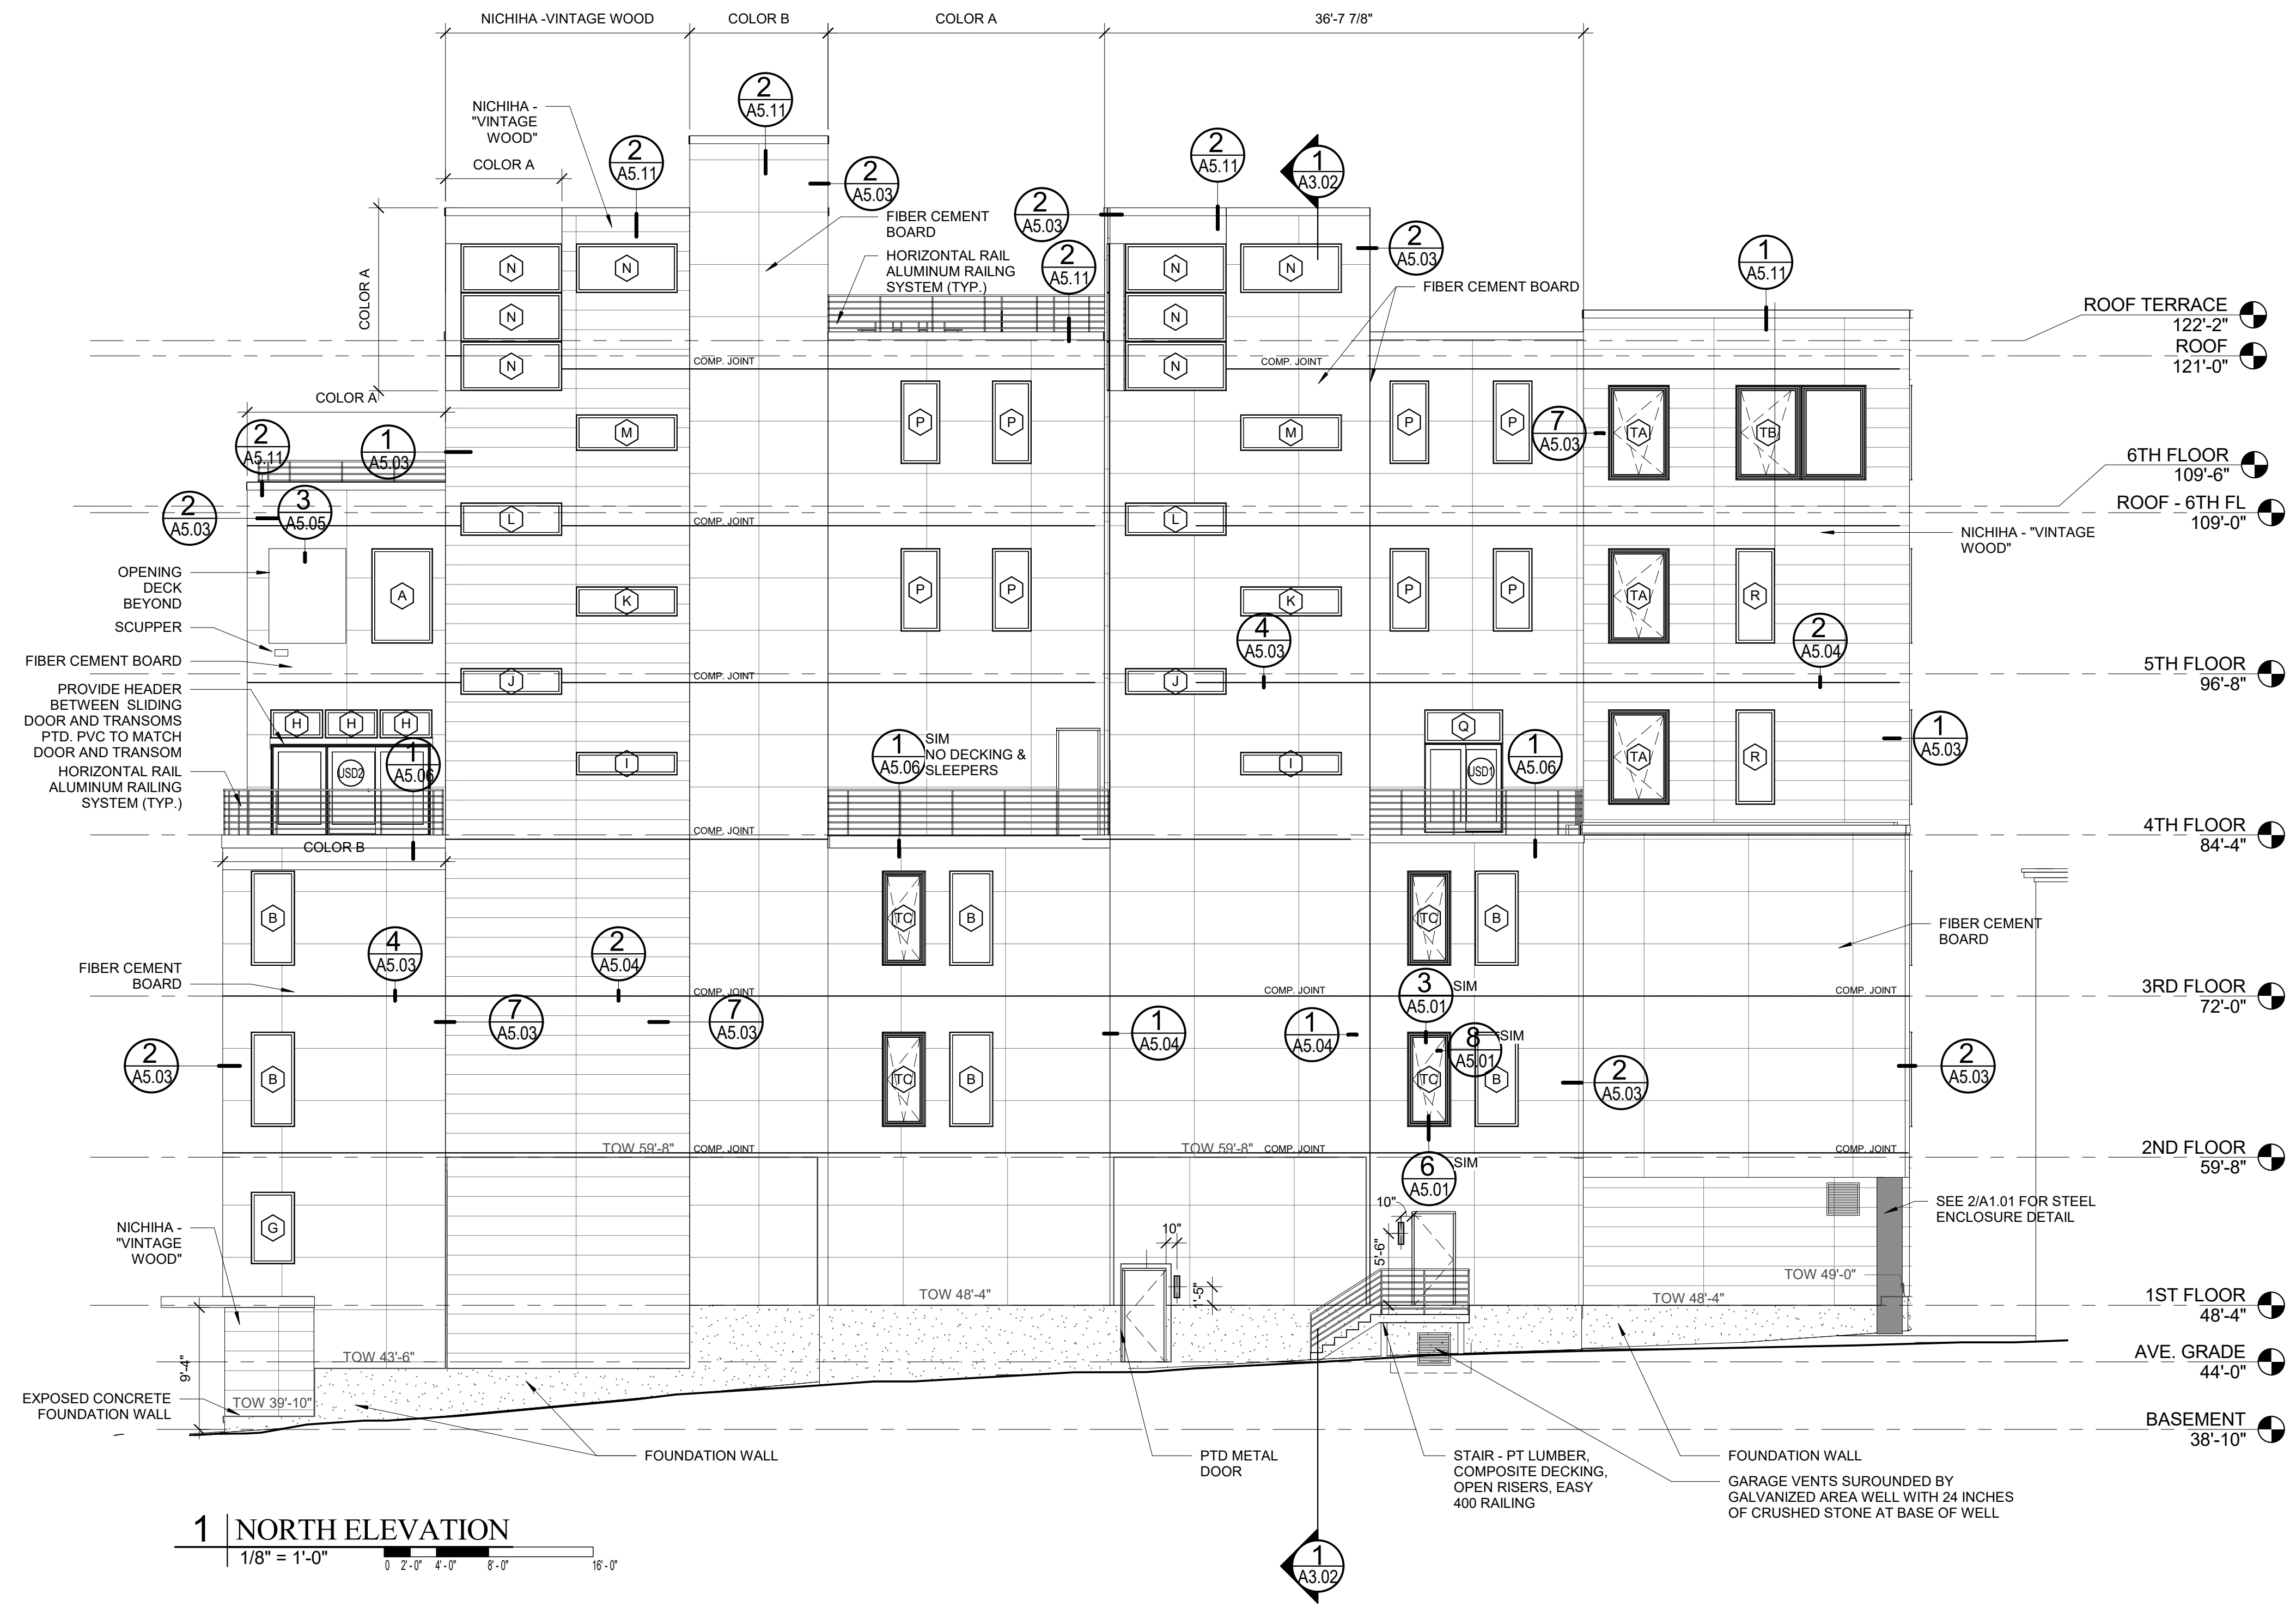

Project:  
**LUMINATO**  
 167 Newbury Street Portland, Maine

Revisions:

Date: **SEP. 19, 2016**  
 Scale: **As indicated**

**BUILDING ELEVATIONS**  
**A2.02**

**2 | WEST ELEVATION**  
 1/8" = 1'-0"