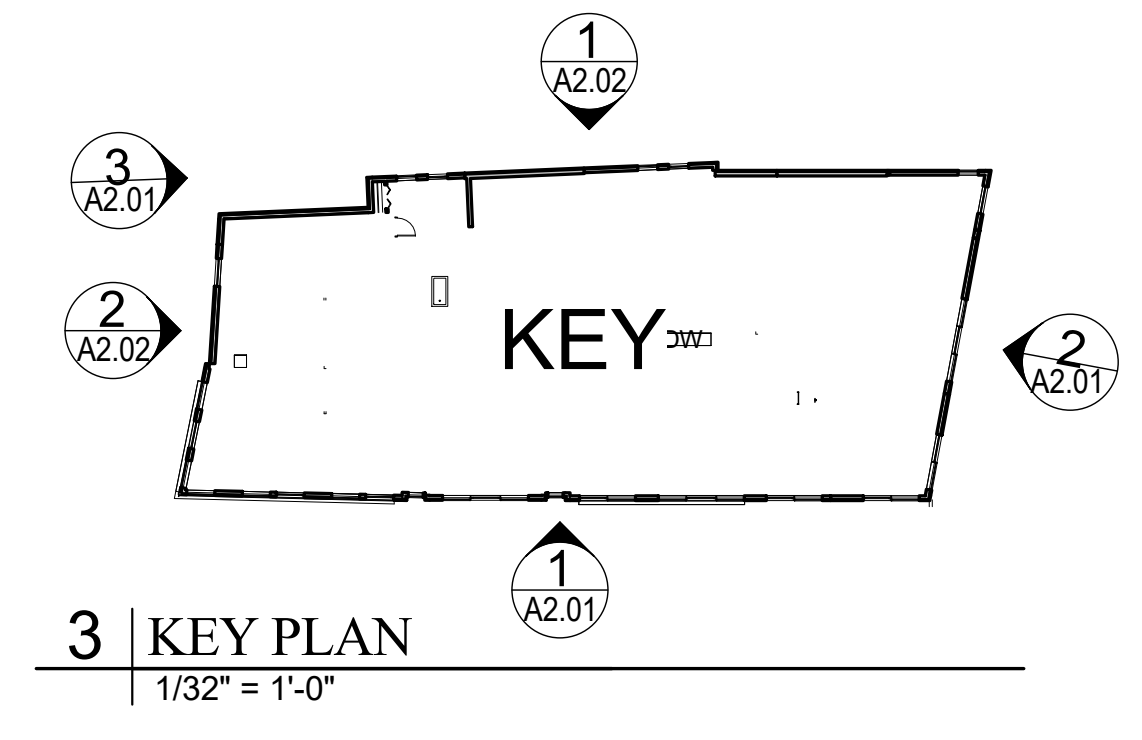

Project:  
**LUMINATO**  
 167 Newbury Street Portland, Maine

Revisions:

Date: **SEP. 19, 2016**  
 Scale: **As indicated**

**BUILDING ELEVATIONS**  
**A2.02**

**2 | WEST ELEVATION**  
 1/8" = 1'-0"