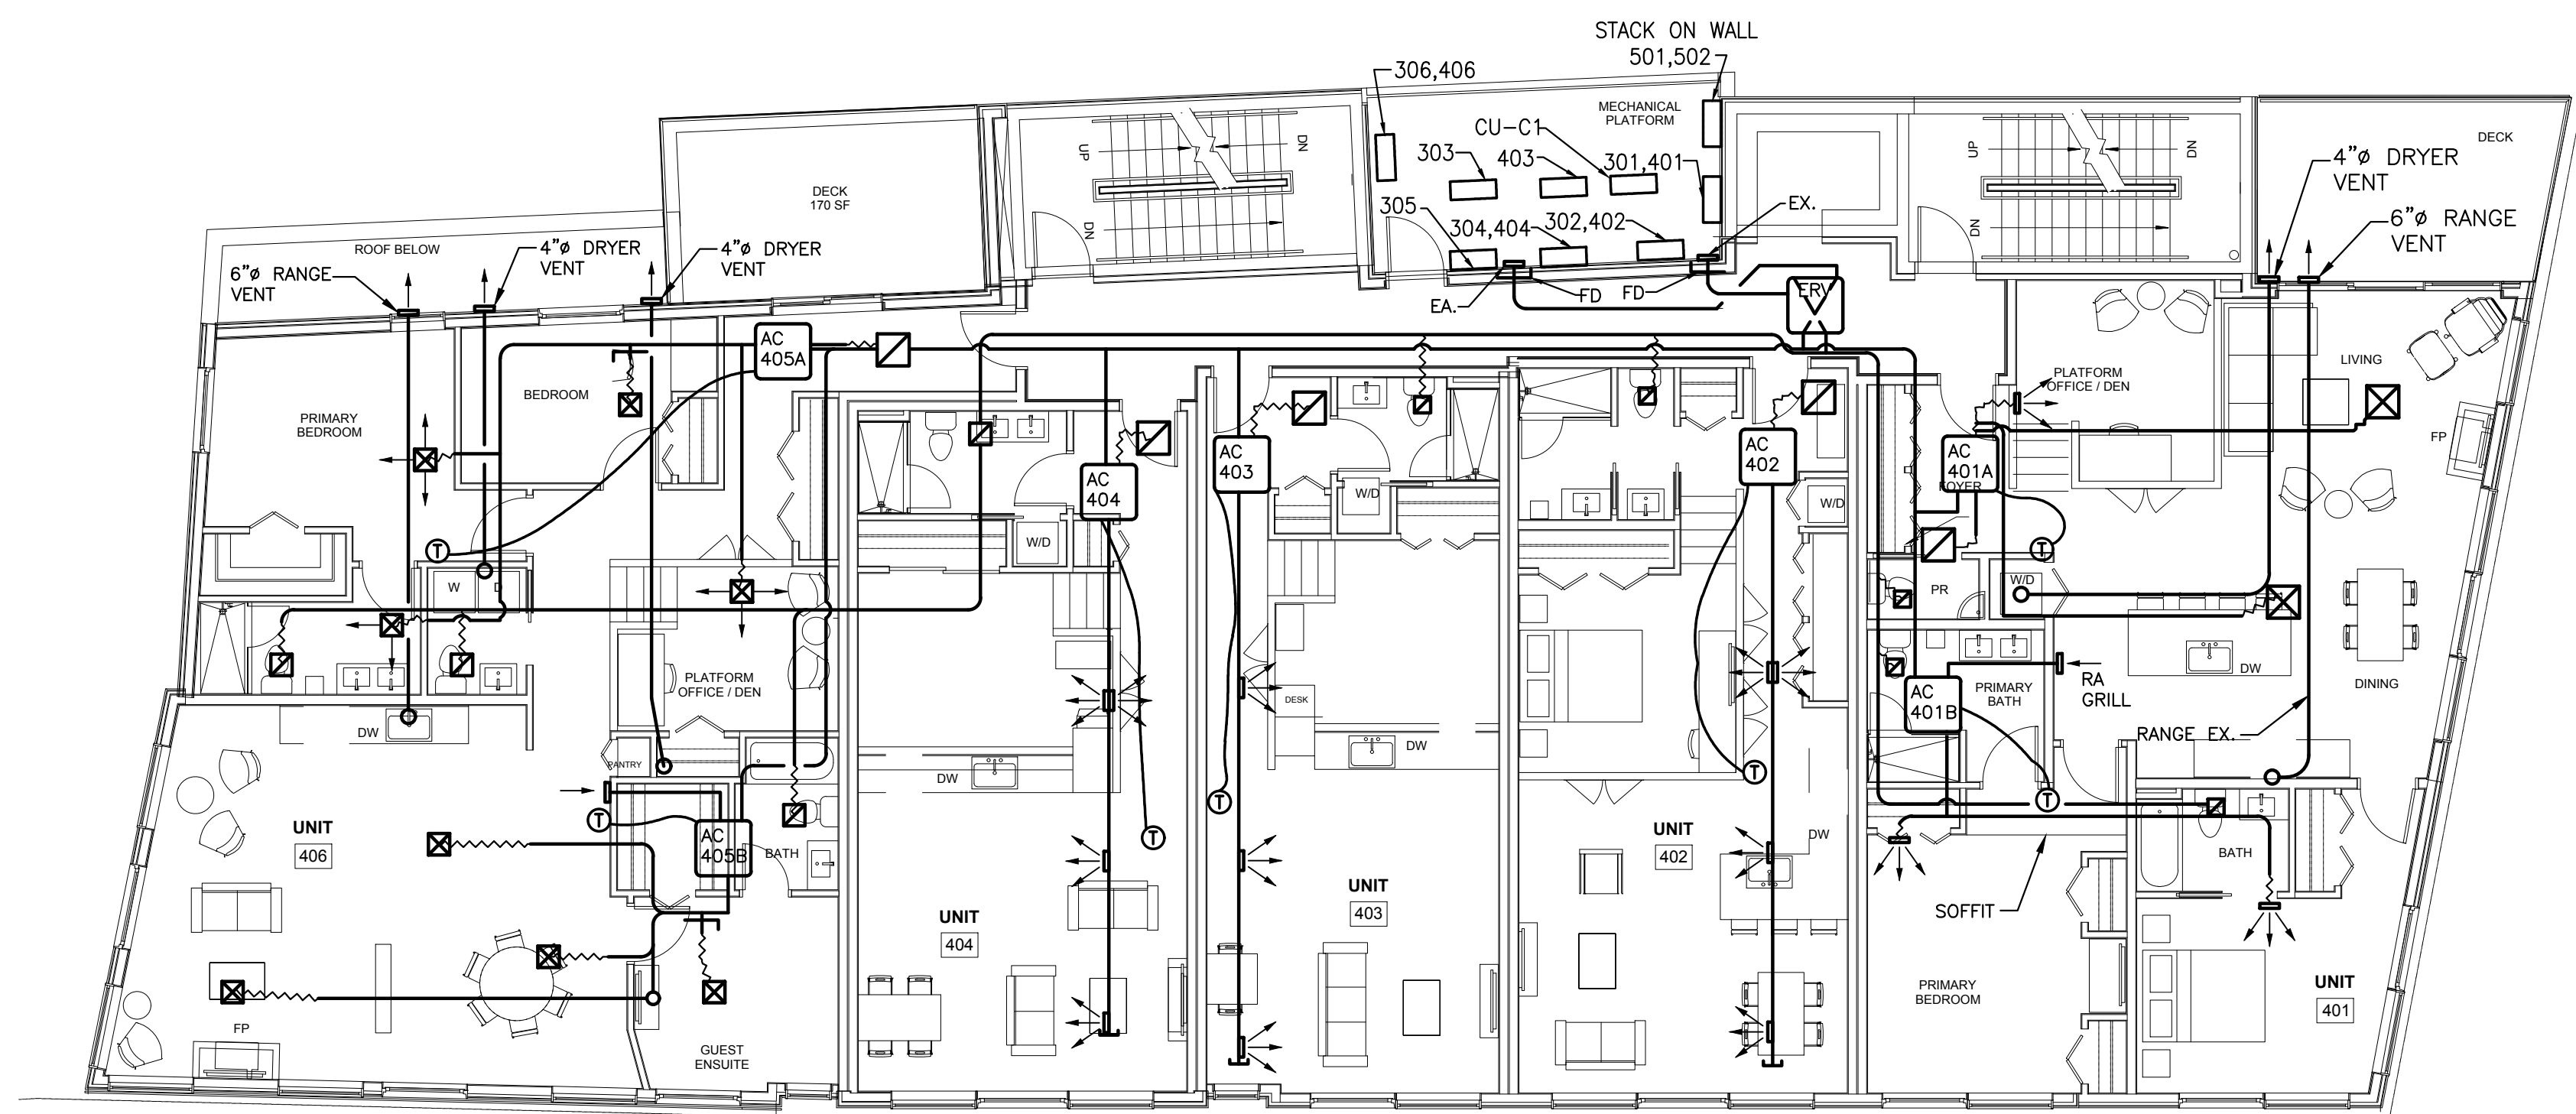

5TH FLOOR – DUCTWORK
SCALE: 1/8"=1'-0"

4TH FLOOR – DUCTWORK
SCALE: 1/8"=1'-0"

Design • Build • Install • Service

HVAC SERVICES, INC.

73 BRADLEY DRIVE
WESTBROOK, MAINE 04092
(207) 854-HVAC (4822)

REVISIONS		LUMINATO NEWBURY STREET PORTLAND, MAINE	
NO.	NOTES	PROJECT:	
		4TH AND 5TH FLOOR DUCTWORK PLANS	
		SHEET TITLE:	
		SCALE: 1/8"=1'-0"	DATE: 7-20-2016
		DRAWN BY: A22 CADD DRAFTING SERVICES, INC. SHEET No.	
		CHECKED BY:	
		XX	
		M-3	