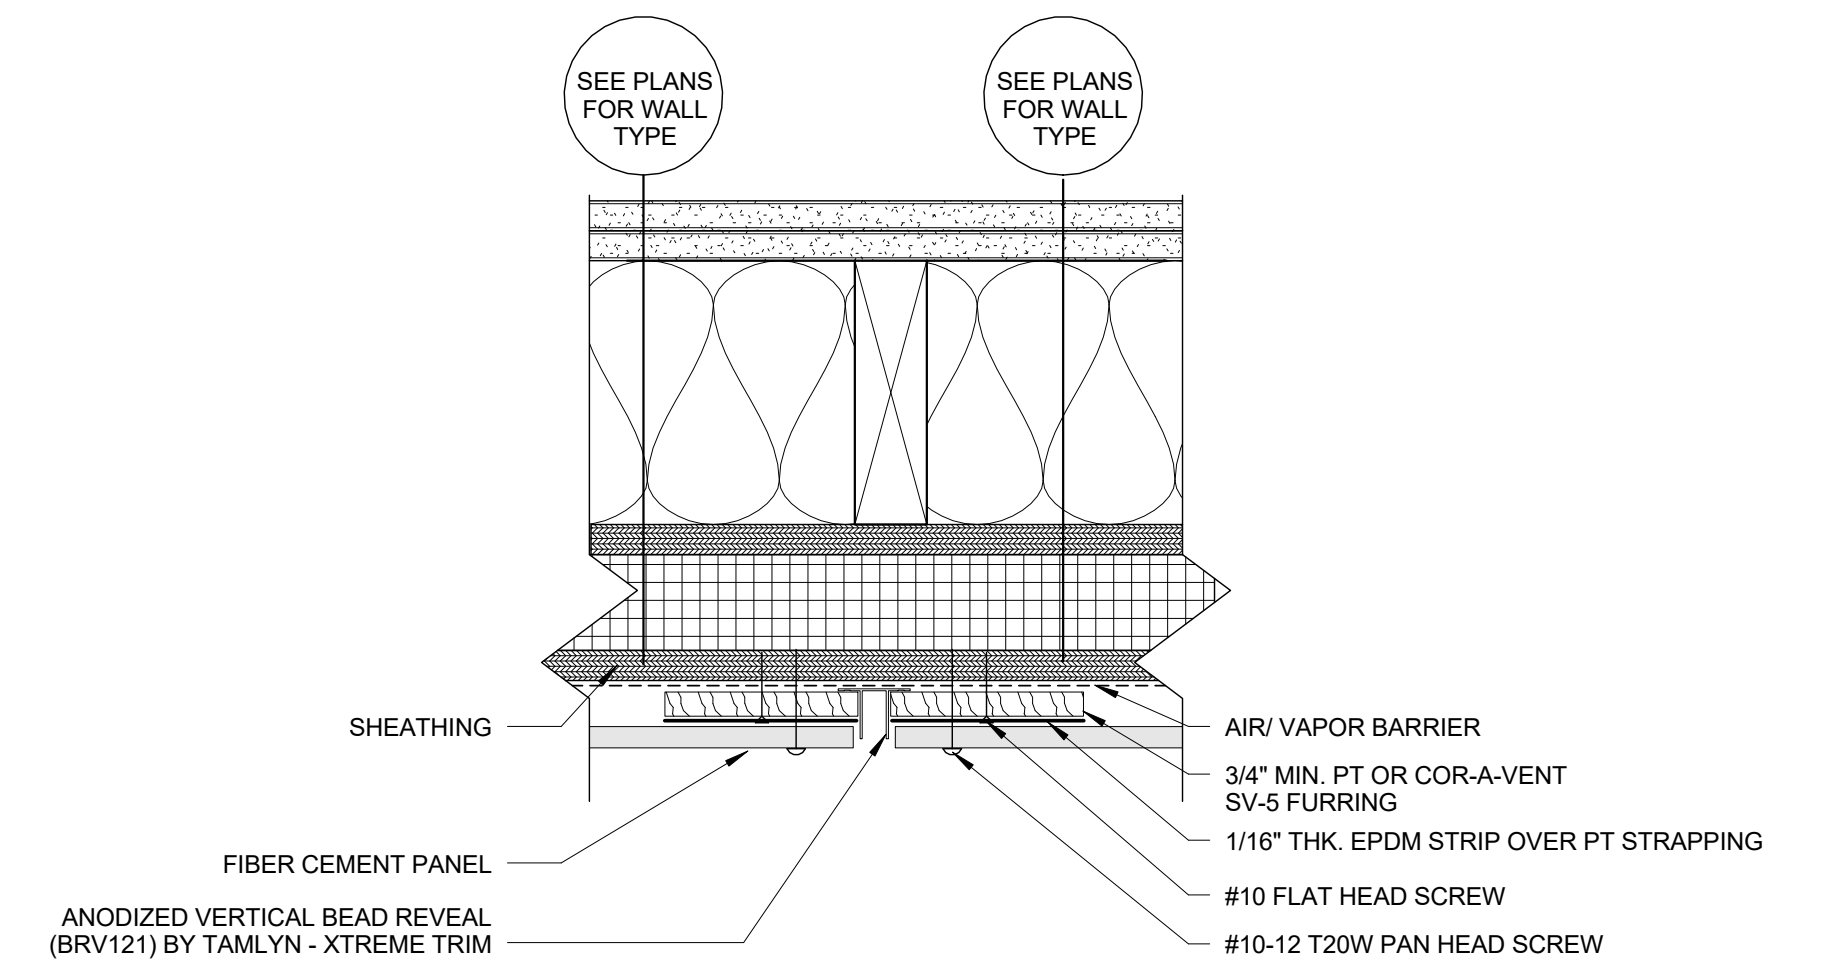

Project:  
**LUMINATO**  
167 Newbury Street Portland, Maine

Revisions:

Date: JULY 21, 2016  
Scale: 3" = 1'-0"

**EXTERIOR DETAILS-  
SIDING**

**A5.04**

**2 NICHHA AT FLOOR BREAK**  
3" = 1'-0"

**1 FC VERTICAL COLOR TRANSITION DETAIL**  
3" = 1'-0"