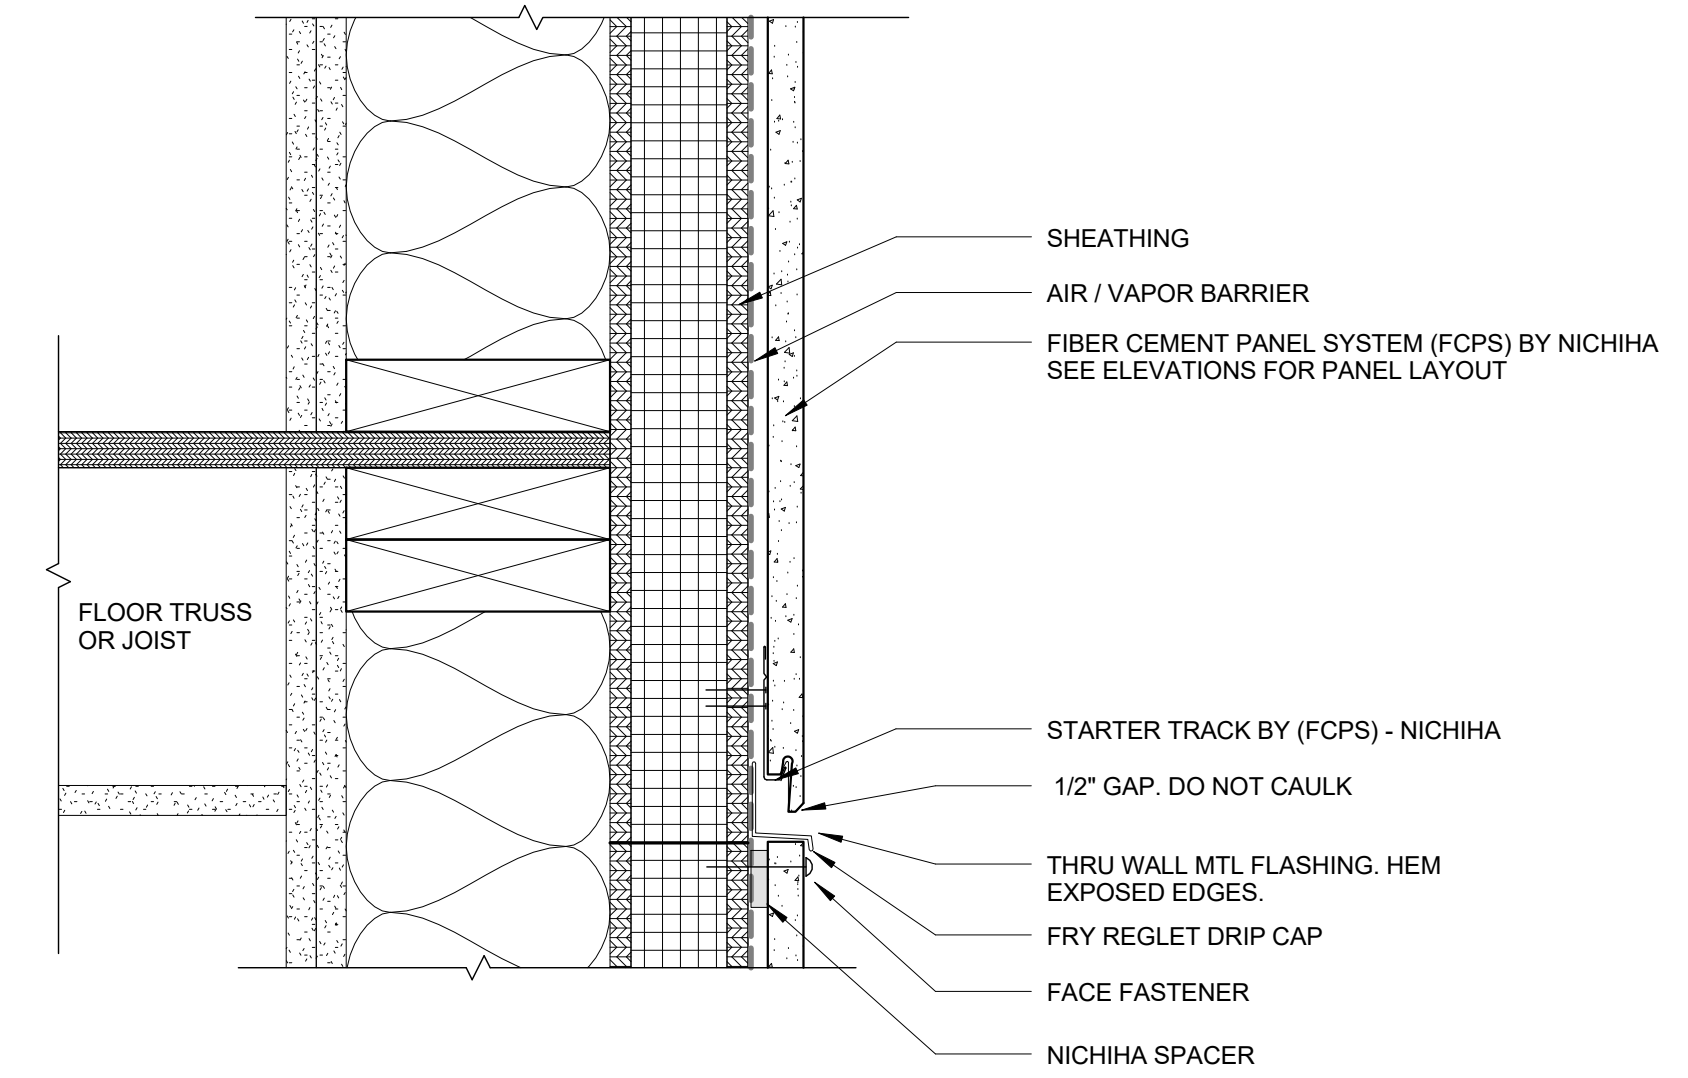

Project:  
**LUMINATO**  
167 Newbury Street Portland, Maine

Revisions:

Date: JULY 21, 2016  
Scale: 3" = 1'-0"

**EXTERIOR DETAILS-  
SIDING**

**A5.04**

**2 NICHHA AT FLOOR BREAK**  
3" = 1'-0"

**1 FC VERTICAL COLOR TRANSITION DETAIL**  
3" = 1'-0"