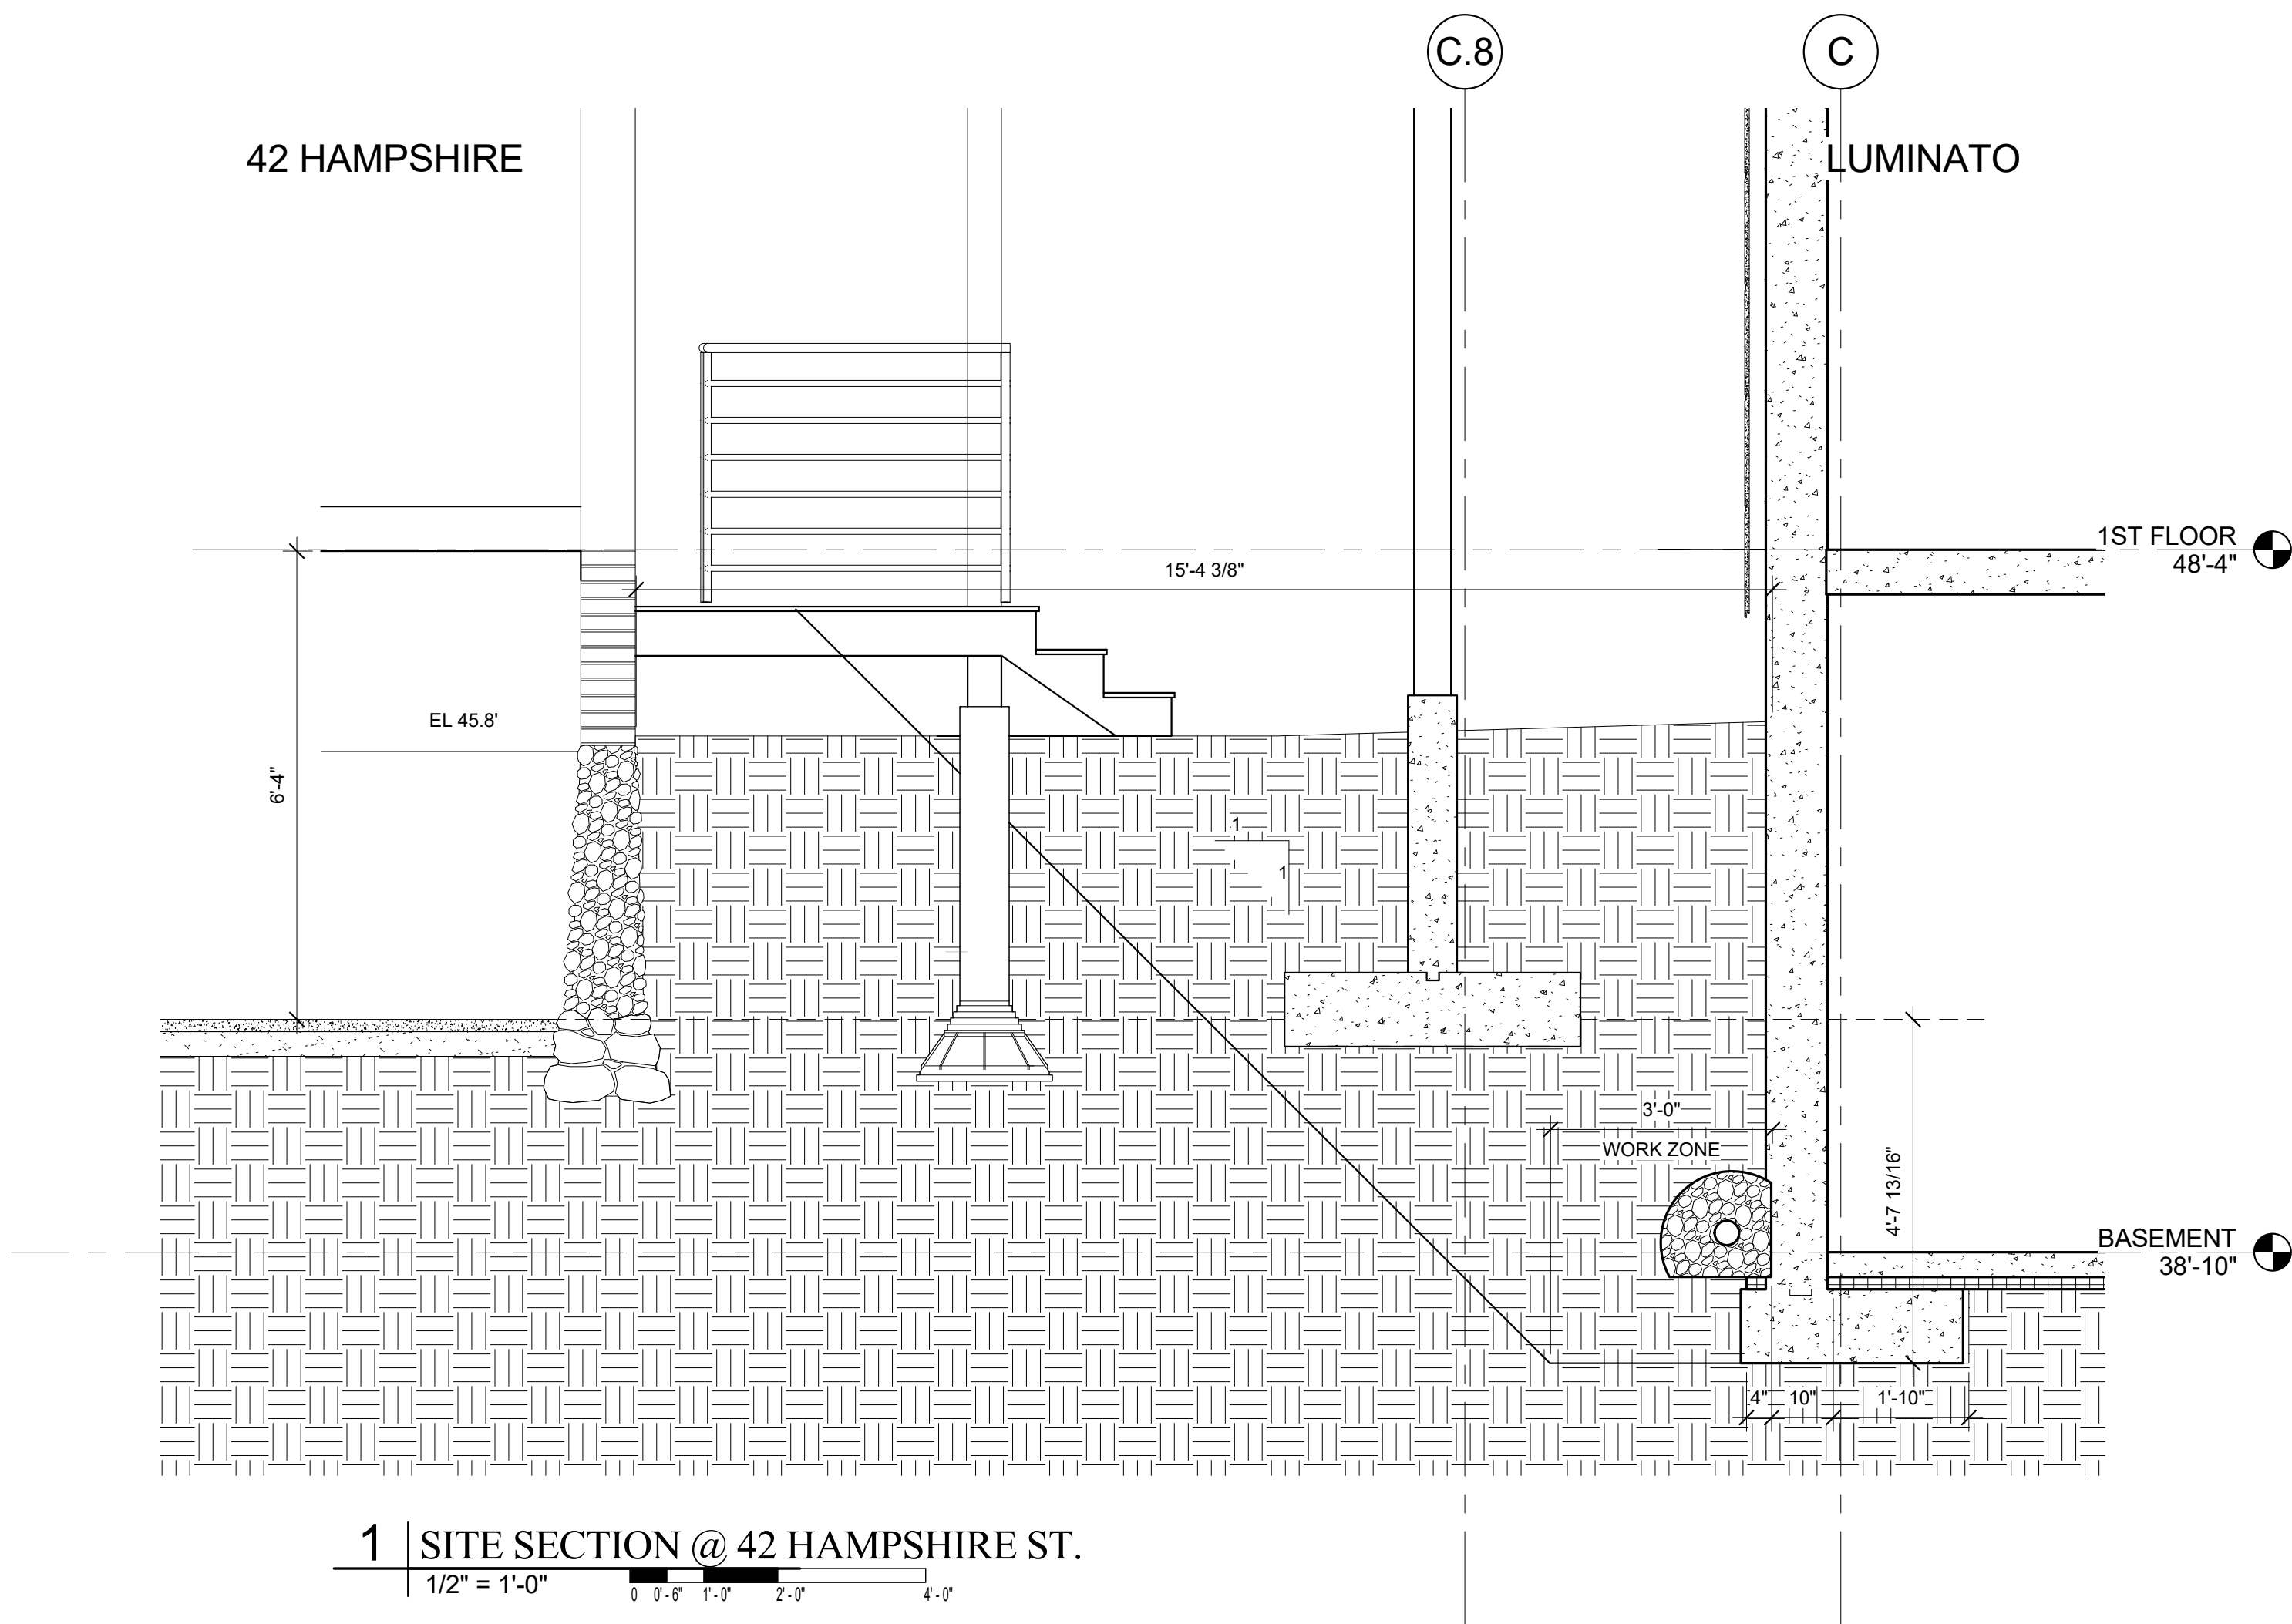

Project:
LUMINATO
 167 Newbury Street Portland, Maine

Revisions:
 Scale: 1/2" = 1'-0"
 Date: JULY 21, 2016

SITE SECTIONS
A3.30

**NOTE: THIS SHEET IS DIAGRAM ONLY
 TO SHOW RELATIONSHIPS TO
 ADJOINING PROPERTIES
 (SEE STRUCTURAL DRAWINGS)**