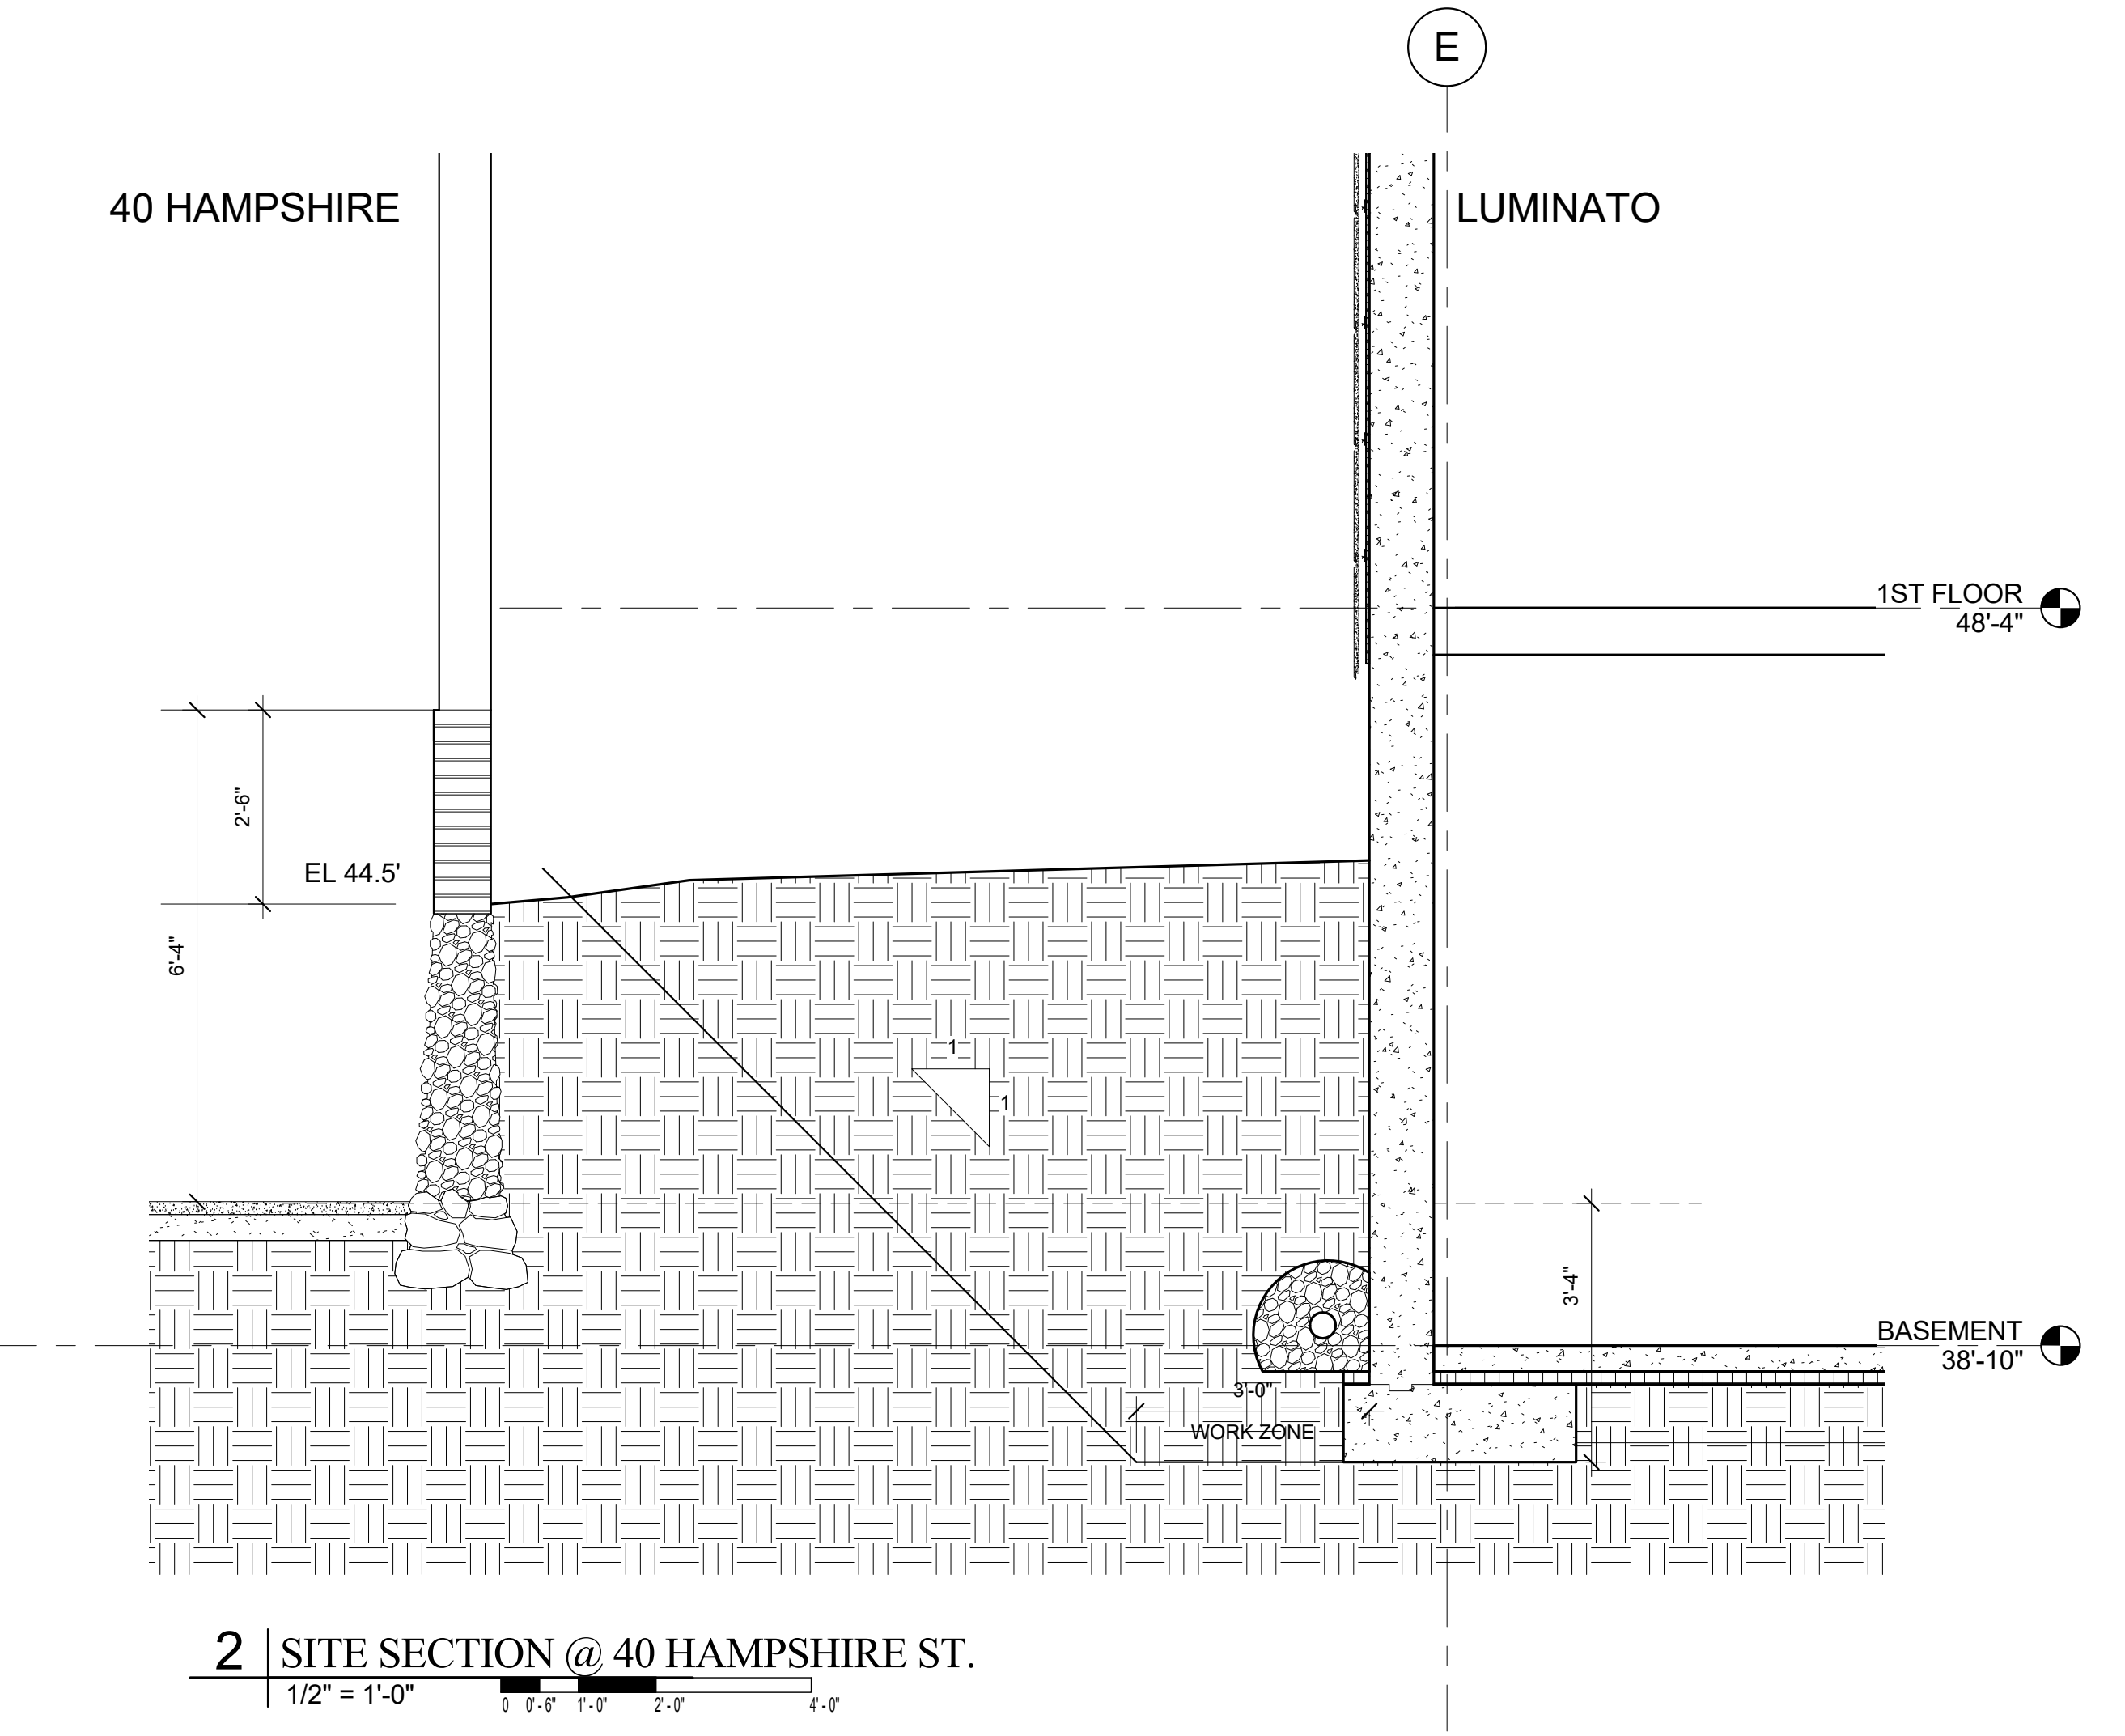

Project:
LUMINATO
 167 Newbury Street Portland, Maine

Revisions:
 Scale: 1/2" = 1'-0"
 Date: JULY 21, 2016

SITE SECTIONS
A3.30

**NOTE: THIS SHEET IS DIAGRAM ONLY
 TO SHOW RELATIONSHIPS TO
 ADJOINING PROPERTIES
 (SEE STRUCTURAL DRAWINGS)**