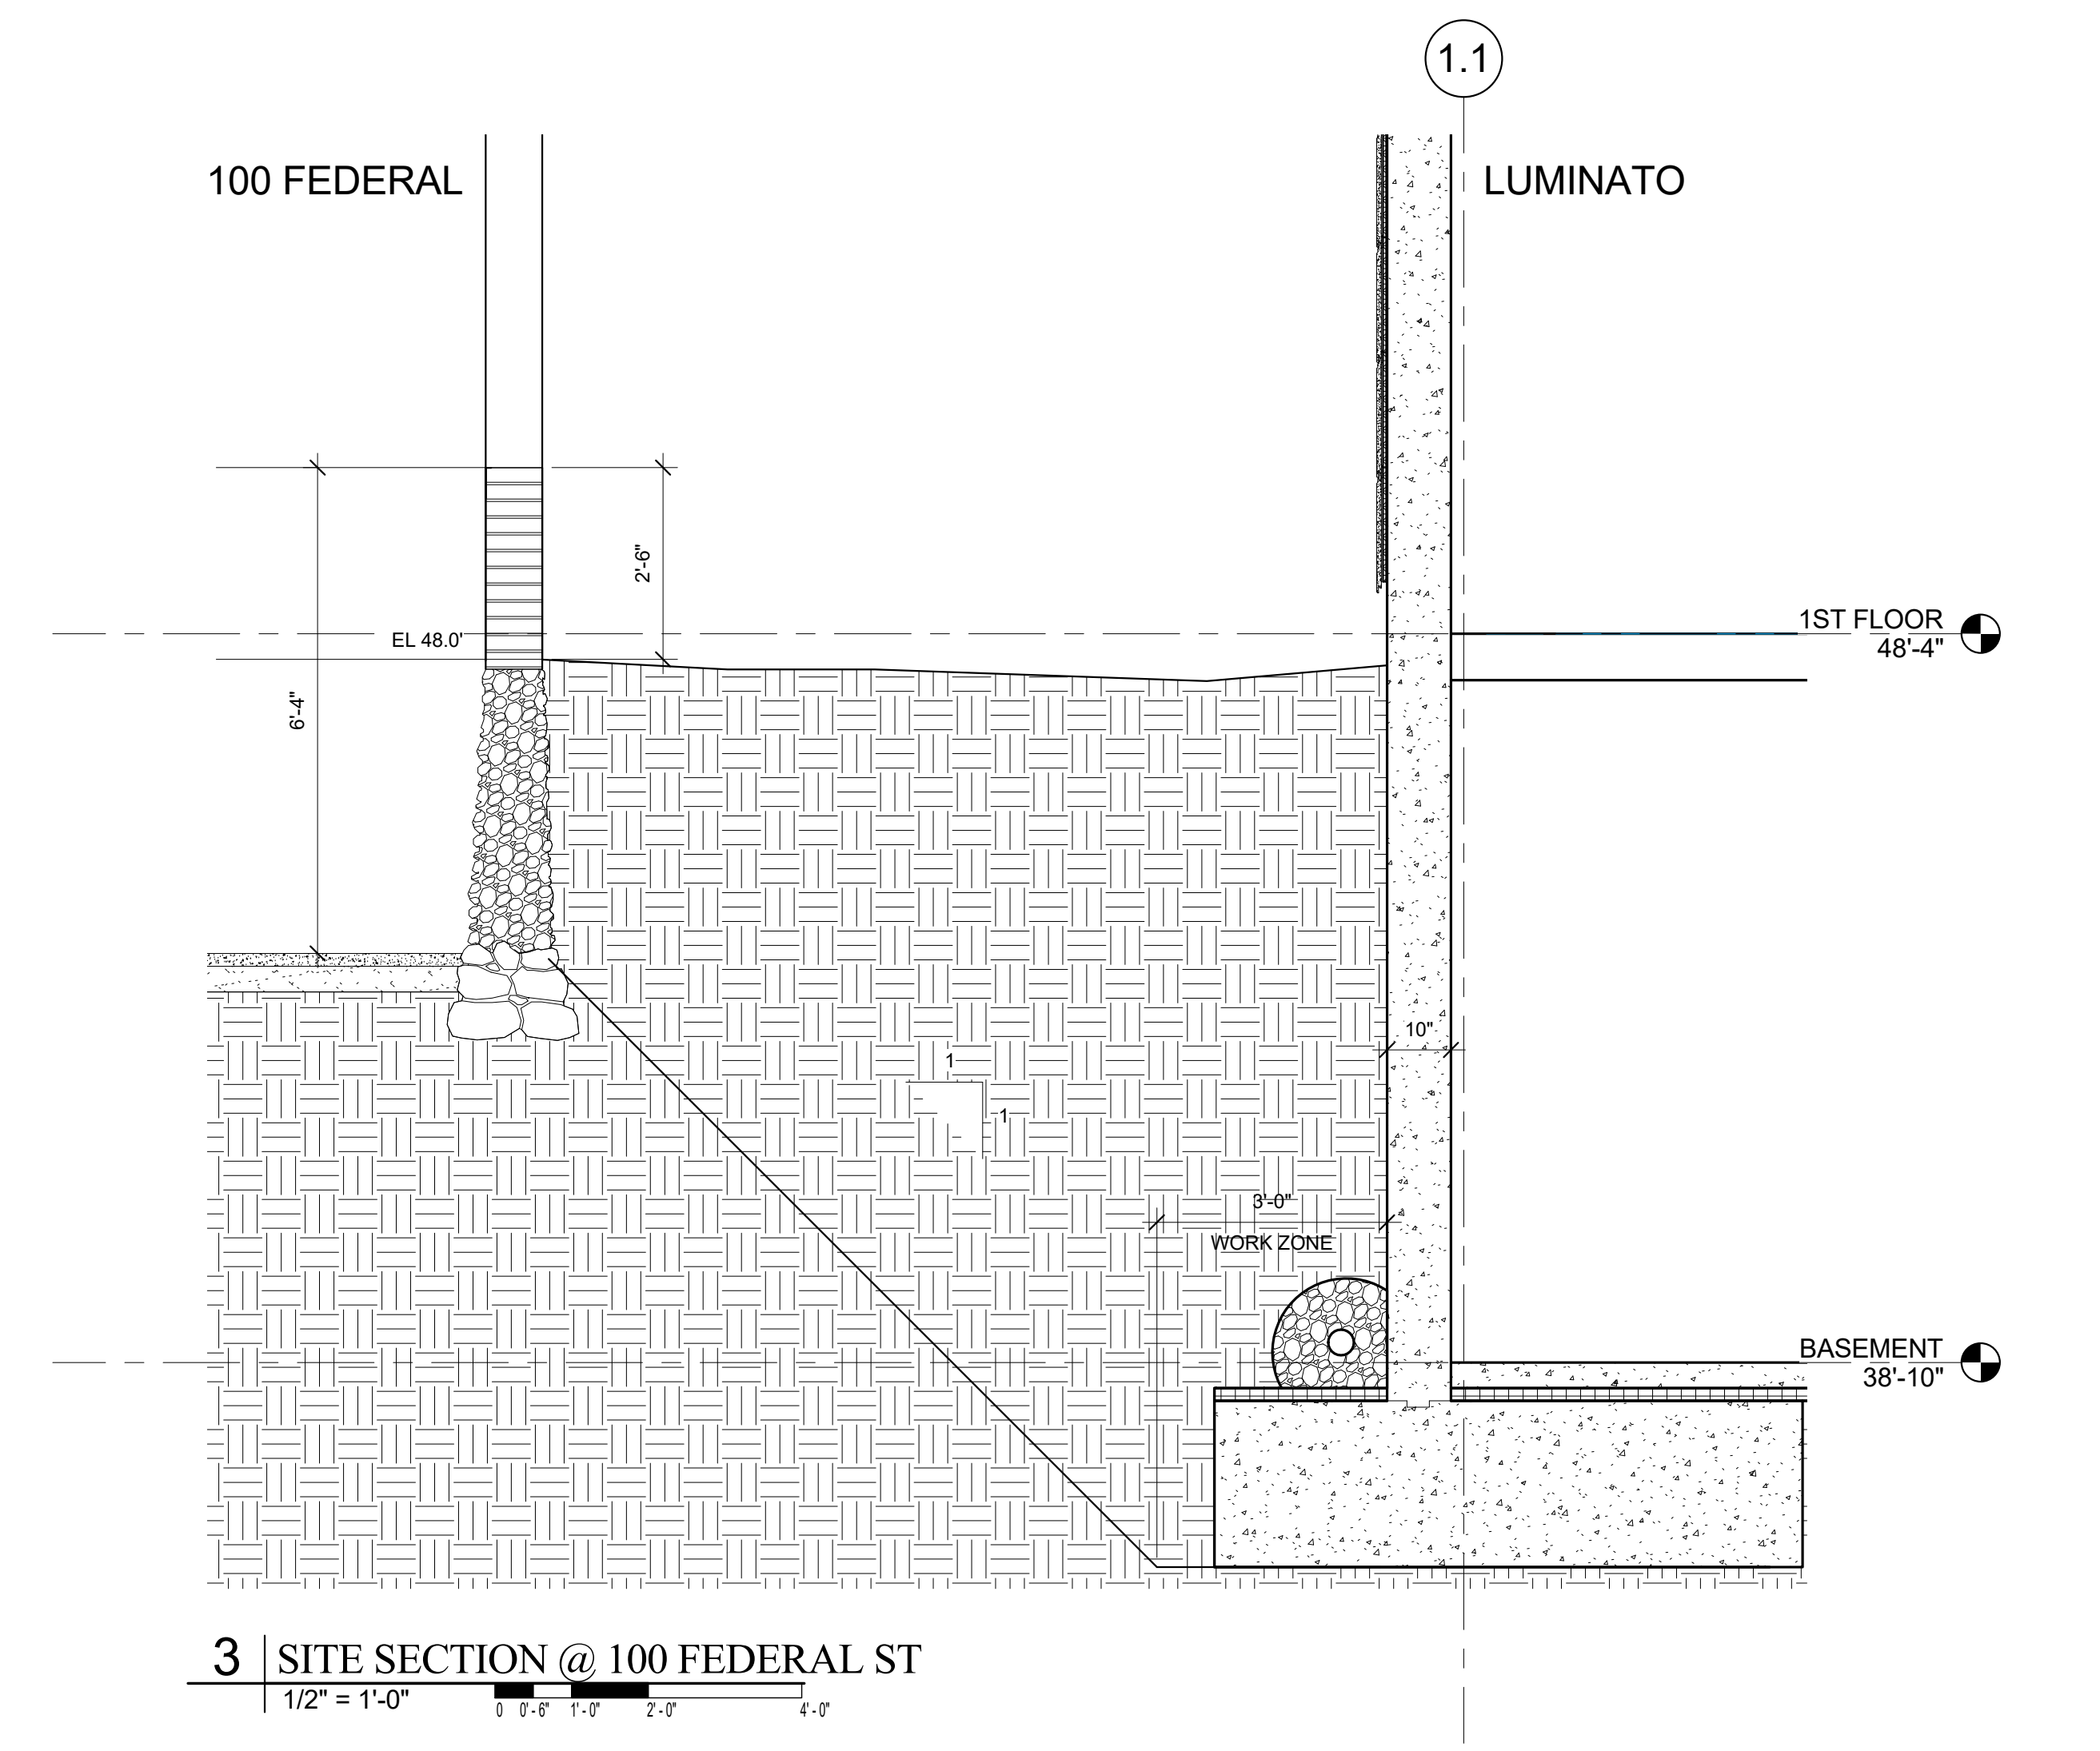

Project:
LUMINATO
 167 Newbury Street Portland, Maine

Revisions:
 Scale: 1/2" = 1'-0"
 Date: JULY 21, 2016

SITE SECTIONS
A3.30

**NOTE: THIS SHEET IS DIAGRAM ONLY
 TO SHOW RELATIONSHIPS TO
 ADJOINING PROPERTIES
 (SEE STRUCTURAL DRAWINGS)**