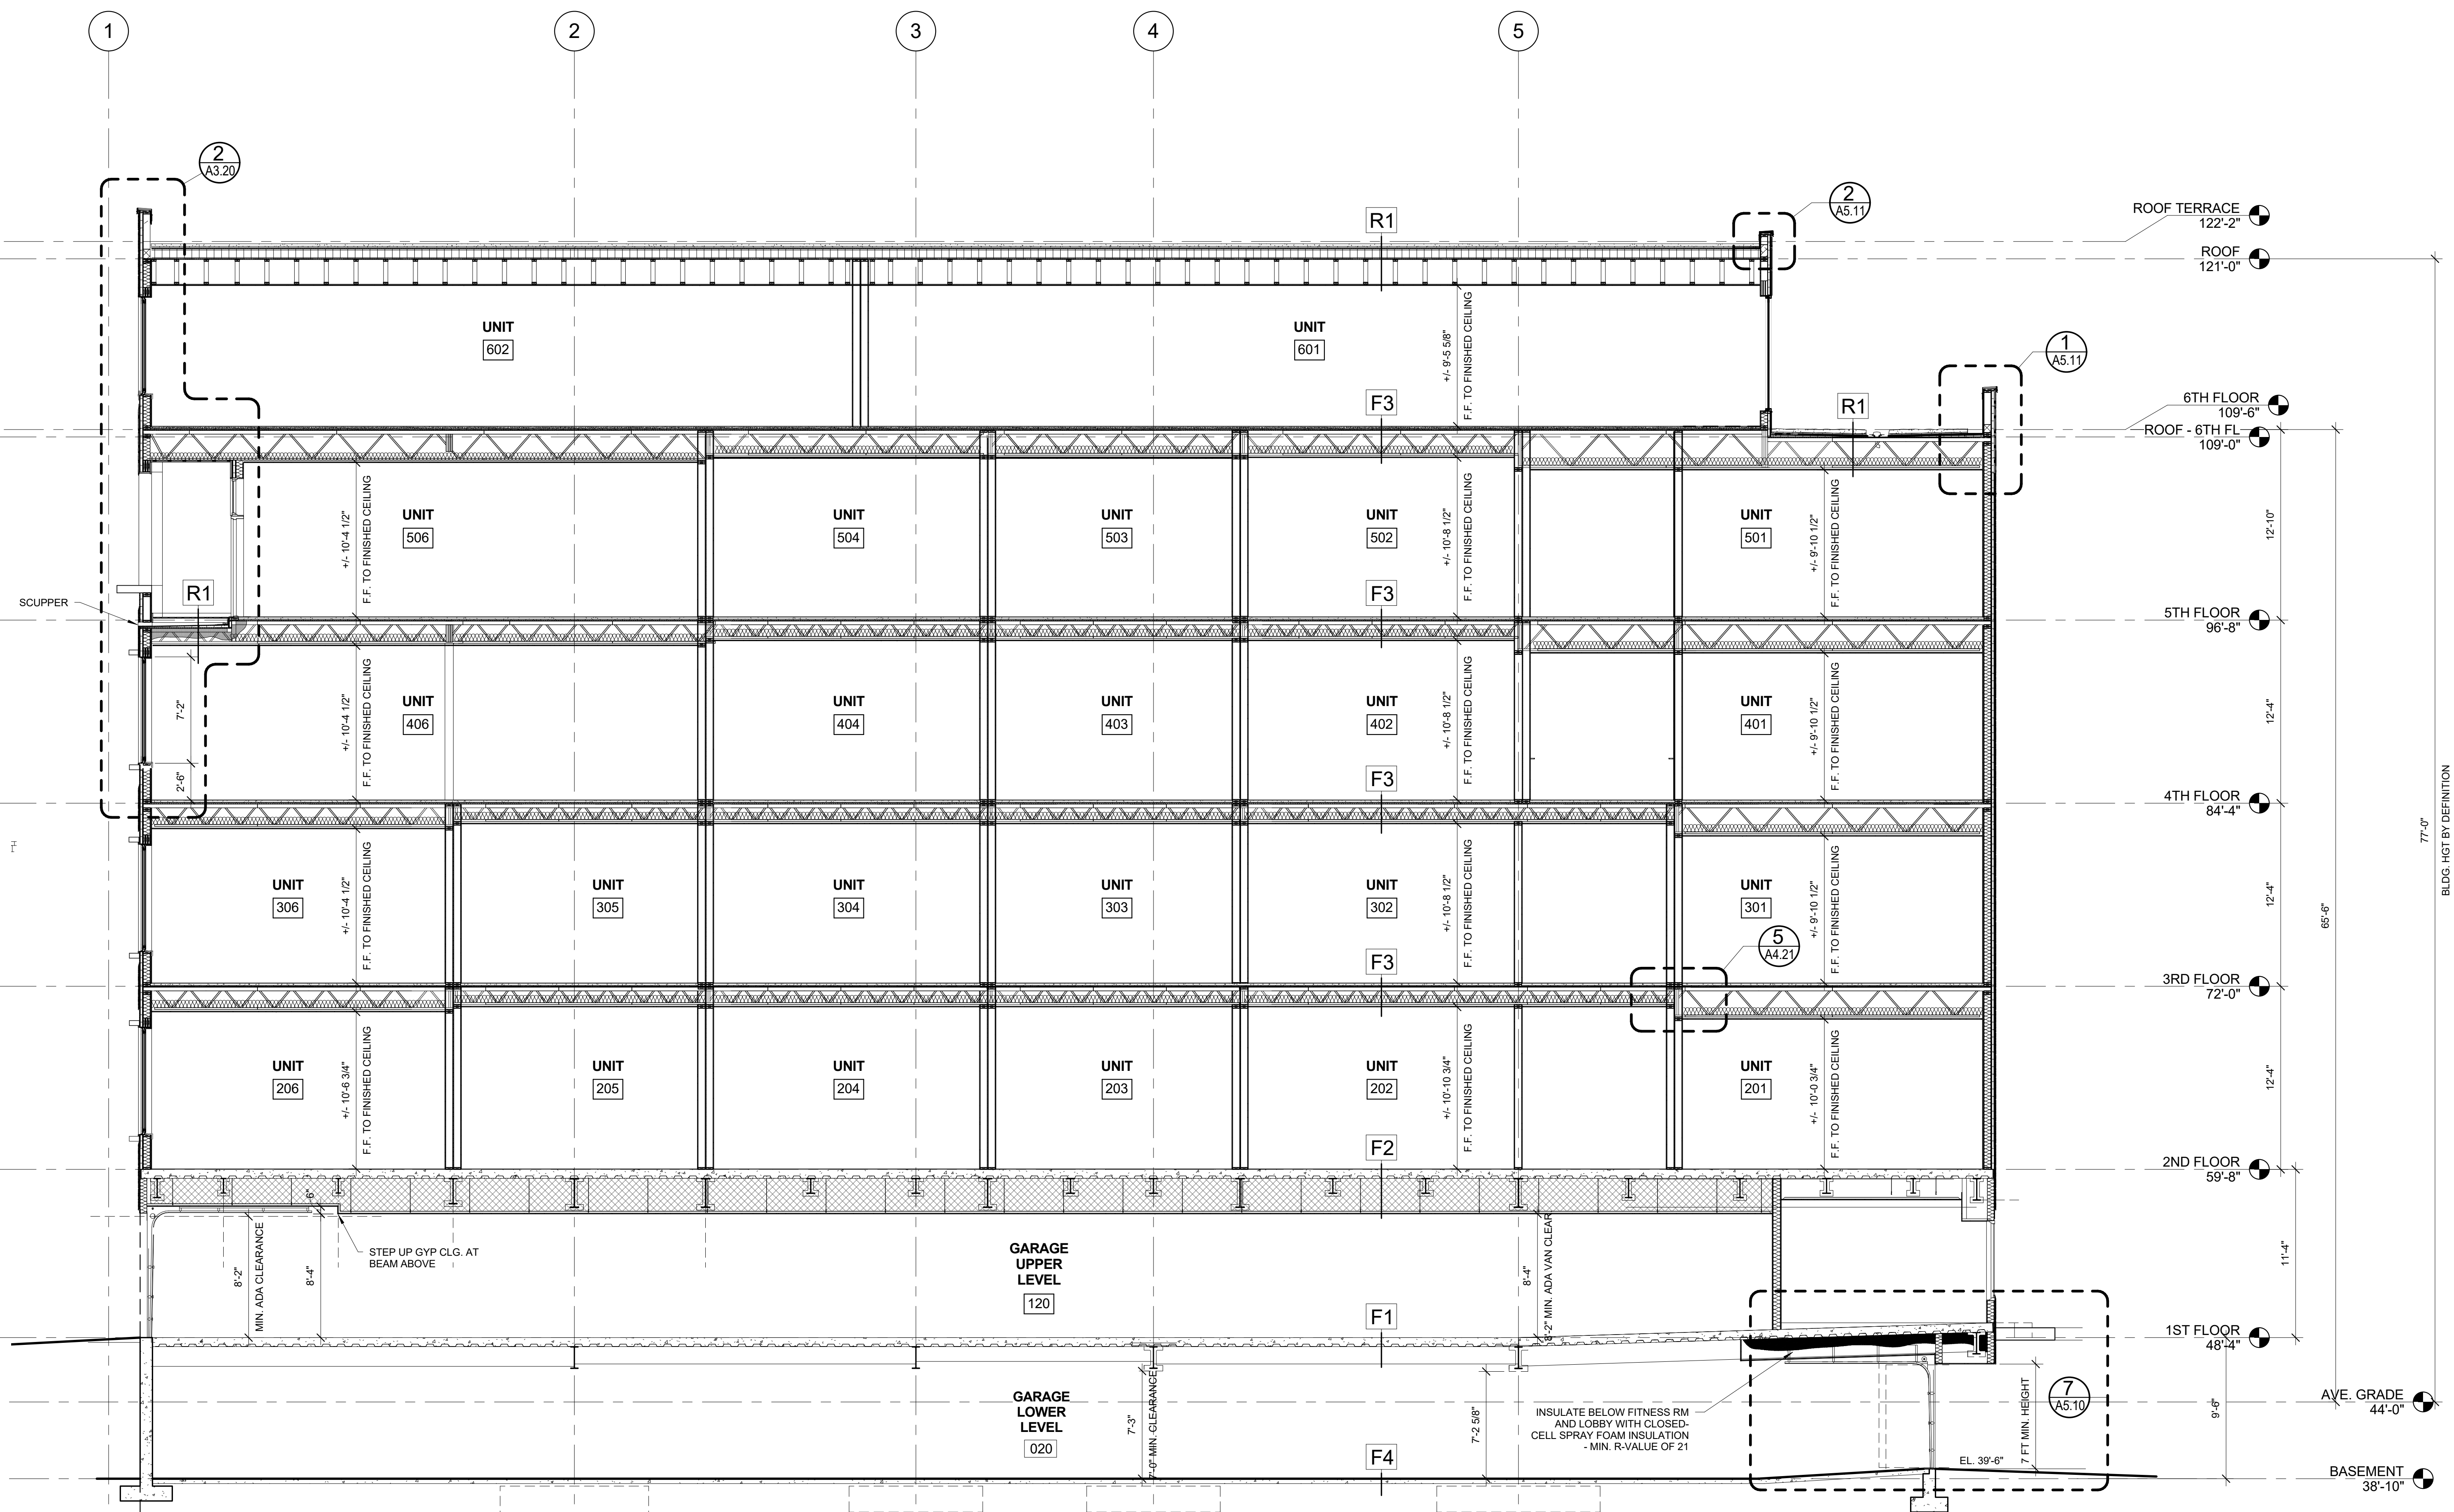

Revisions:
 Date: JULY 21, 2016
 Scale: 3/16" = 1'-0"

BUILDING SECTION

A3.01

1 BUILDING SECTION
 3/16" = 1'-0"