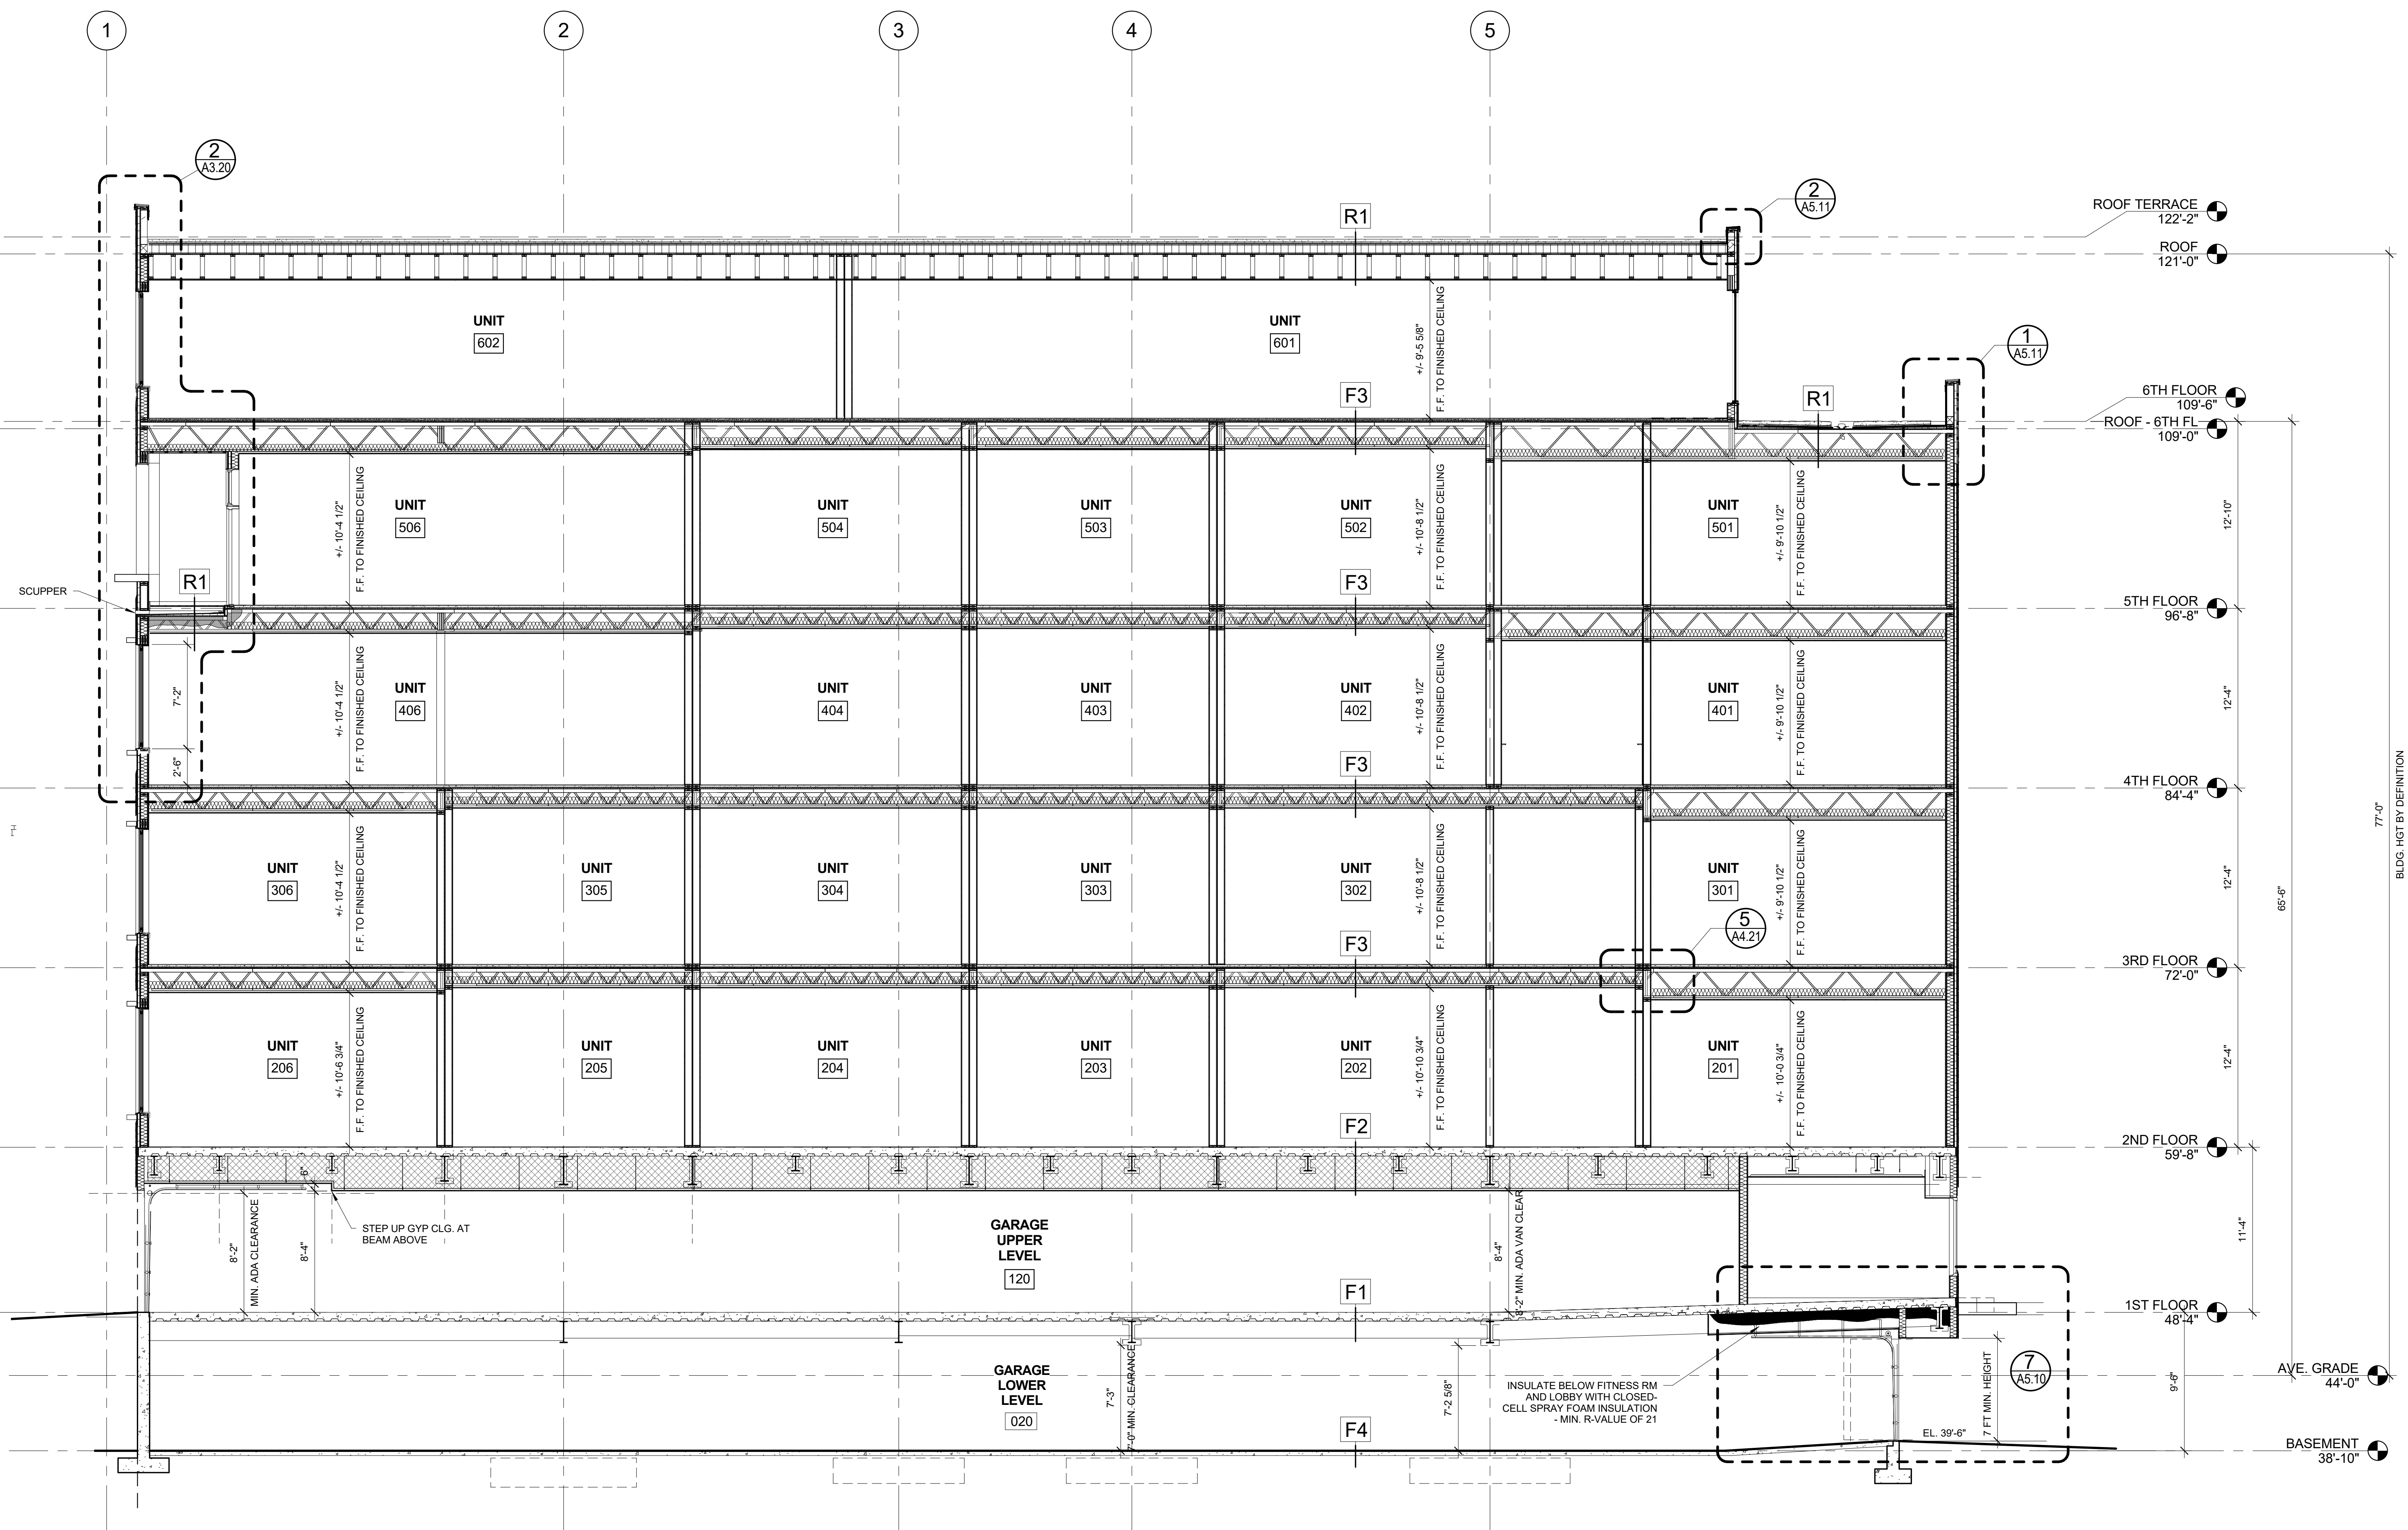

Prepared For:
NewHeight Group
 118 Congress Street, Unit 401
 Portland, Maine

Consultant:
ARCHETYPE architects
 48 Union Wharf Portland, Maine 04101
 (207) 772-6022 ARCHETYPE@ARCHETYPEPA.COM

Architect:
LUMINATO
 167 Newbury Street Portland, Maine

Revisions:

Date: **JULY 21, 2016**
 Scale: **3/16" = 1'-0"**

BUILDING SECTION
A3.01

1 BUILDING SECTION
 3/16" = 1'-0"