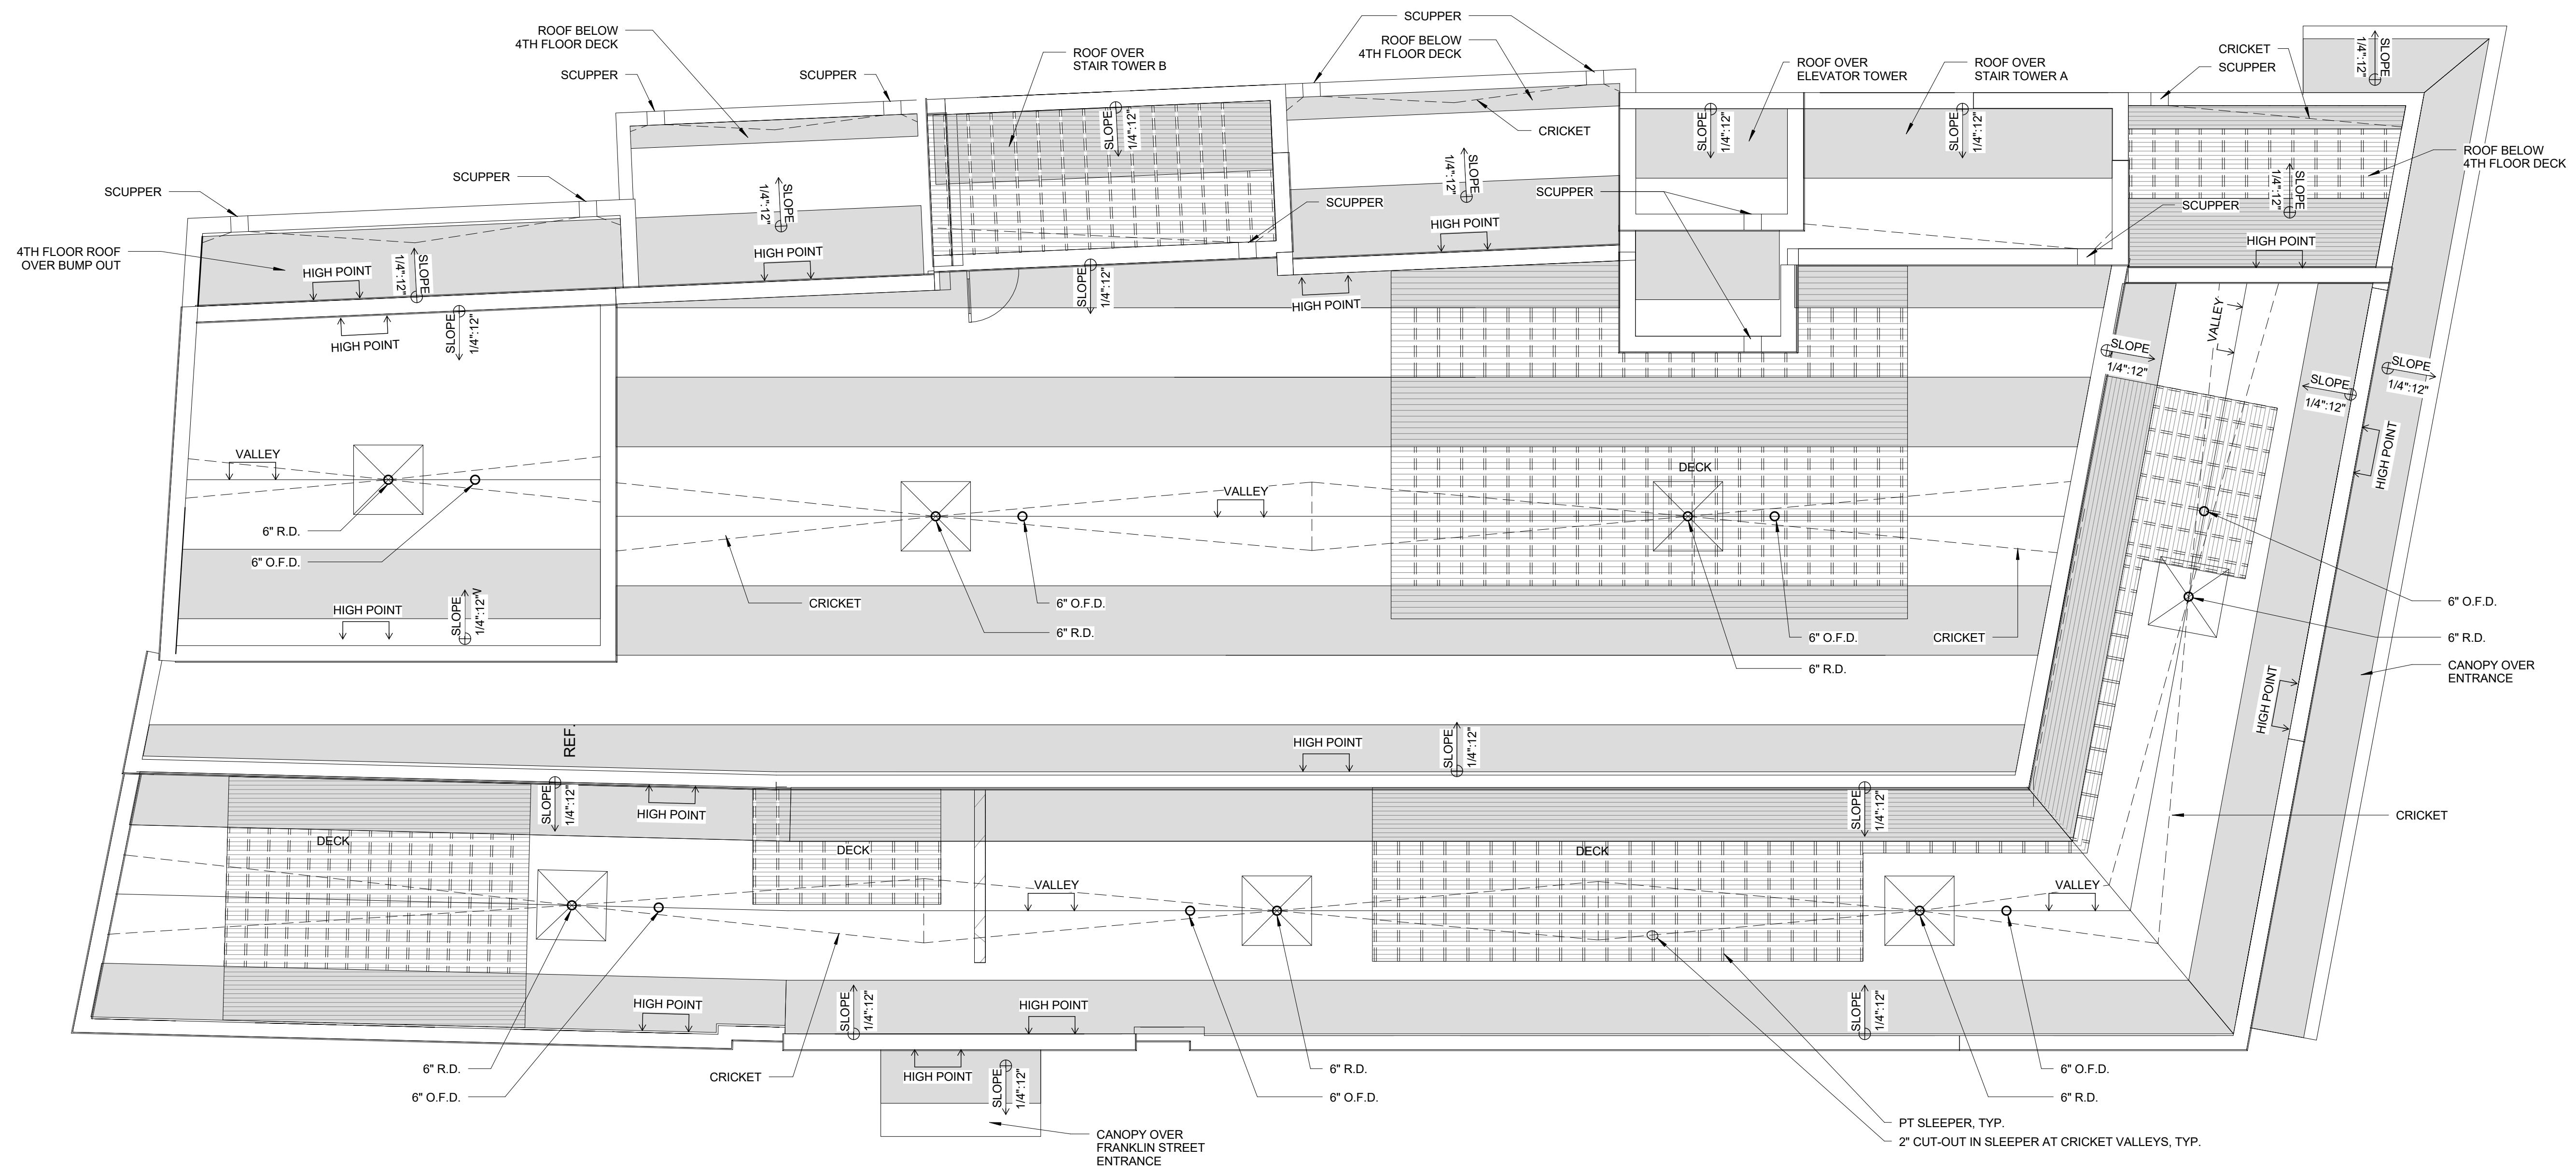

Prepared For:
NewHeight Group
 118 Congress Street #401
 Portland, Maine

Consultant:

Architect:
ARCHETYPE
 architects
 48 Union Wharf Portland, Maine 04101
 (207) 772-6022 ARCHETYPE@ARCHETYPEA.COM

Project:
LUMINATO
 167 Newbury Street Portland, Maine

Revisions:

Date: **JULY 21, 2016**
 Scale: **3/16" = 1'-0"**
TAPERED INSULATION

A1.08

1 | **ROOF PLAN - INSULATION**
 3/16" = 1'-0"
 0 2'-0" 4'-0" 8'-0" 16'-0"