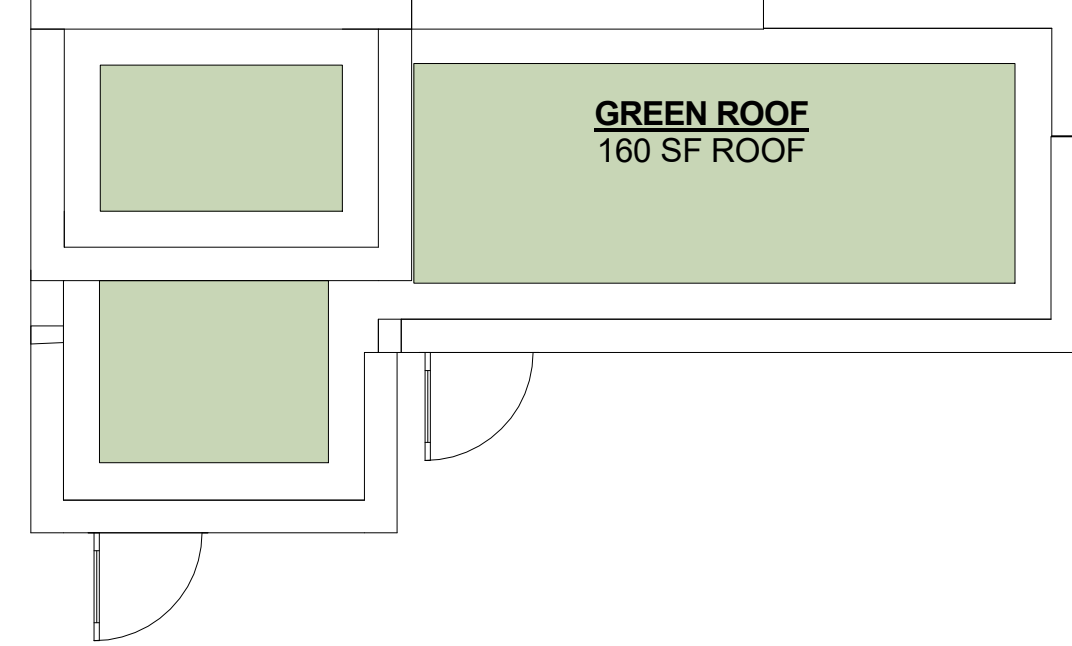

Revisions:
 Date: **JULY 21, 2016**
 Scale: **3/16" = 1'-0"**

ROOF PLAN
A1.07

3 ROOF STAIR / ELEV. TOWERS

3/16" = 1'-0" 0 2'-0 4'-0 8'-0 16'-0

1 ROOFTOP TERRACE

3/16" = 1'-0" 0 2'-0 4'-0 8'-0 16'-0