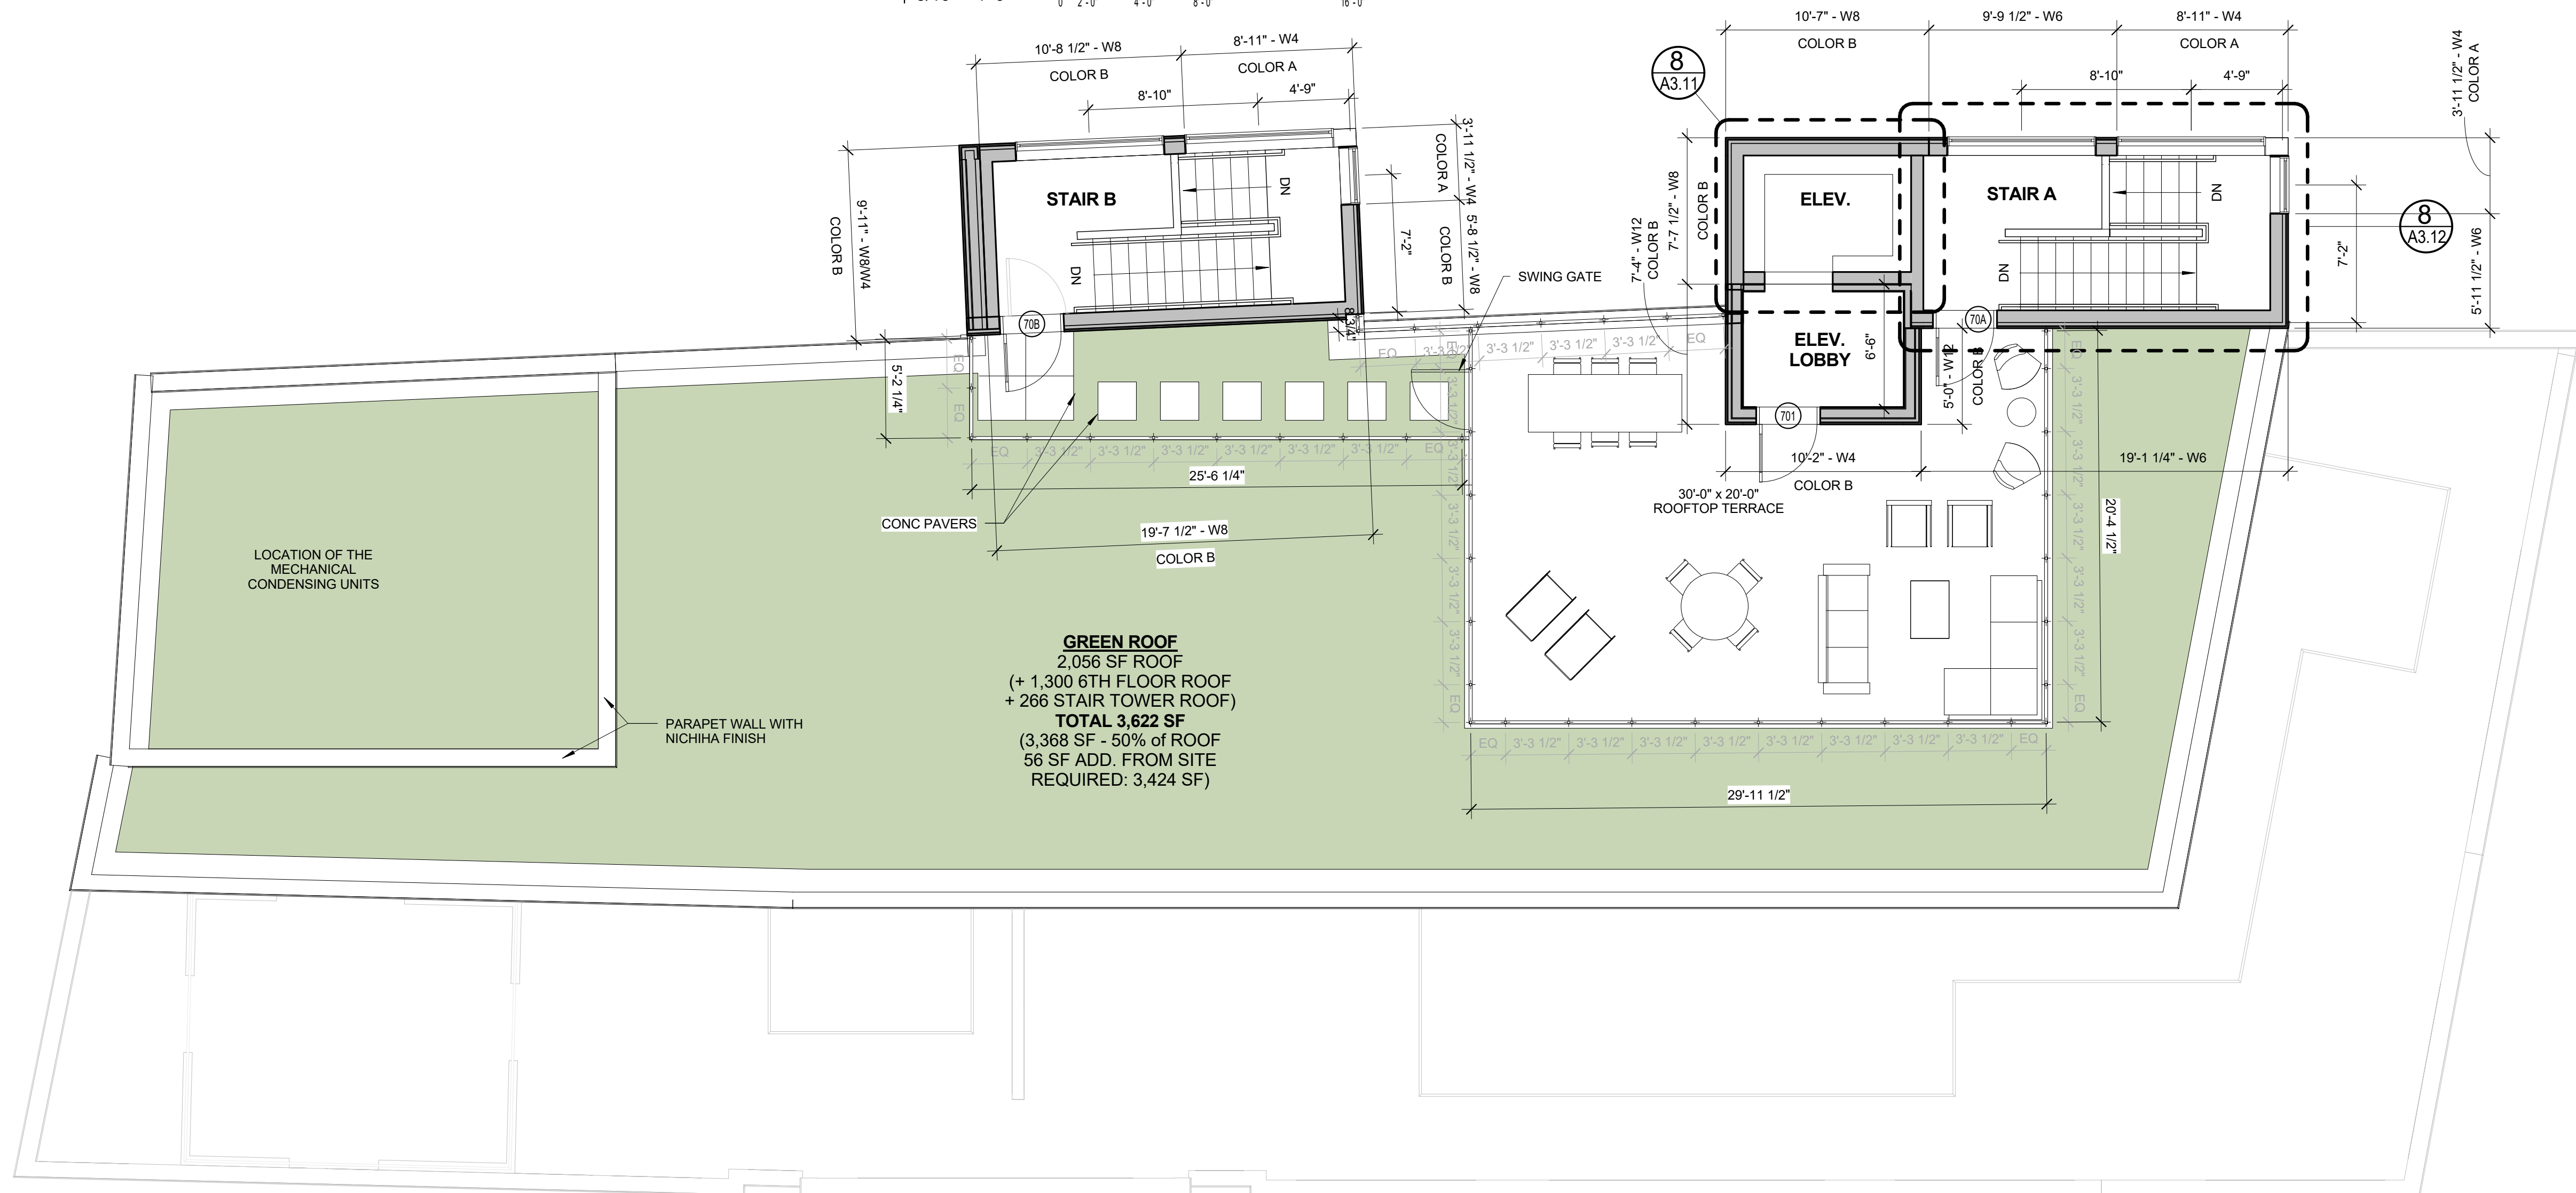

Prepared For:
NewHeight Group
 118 Congress Street #401
 Portland, Maine

Consultant:
ARCHETYPE
 architects
 48 Union Wharf Portland, Maine 04101
 (207) 772-6022 ARCHETYPE@ARCHETYPEPA.COM

Project:
LUMINATO
 167 Newbury Street Portland, Maine

Revisions:
 Date: **JULY 21, 2016**
 Scale: **3/16" = 1'-0"**

ROOF PLAN
A1.07

3 ROOF STAIR / ELEV. TOWERS

3/16" = 1'-0" 0 2'-0 4'-0 8'-0 16'-0

1 ROOFTOP TERRACE

3/16" = 1'-0" 0 2'-0 4'-0 8'-0 16'-0