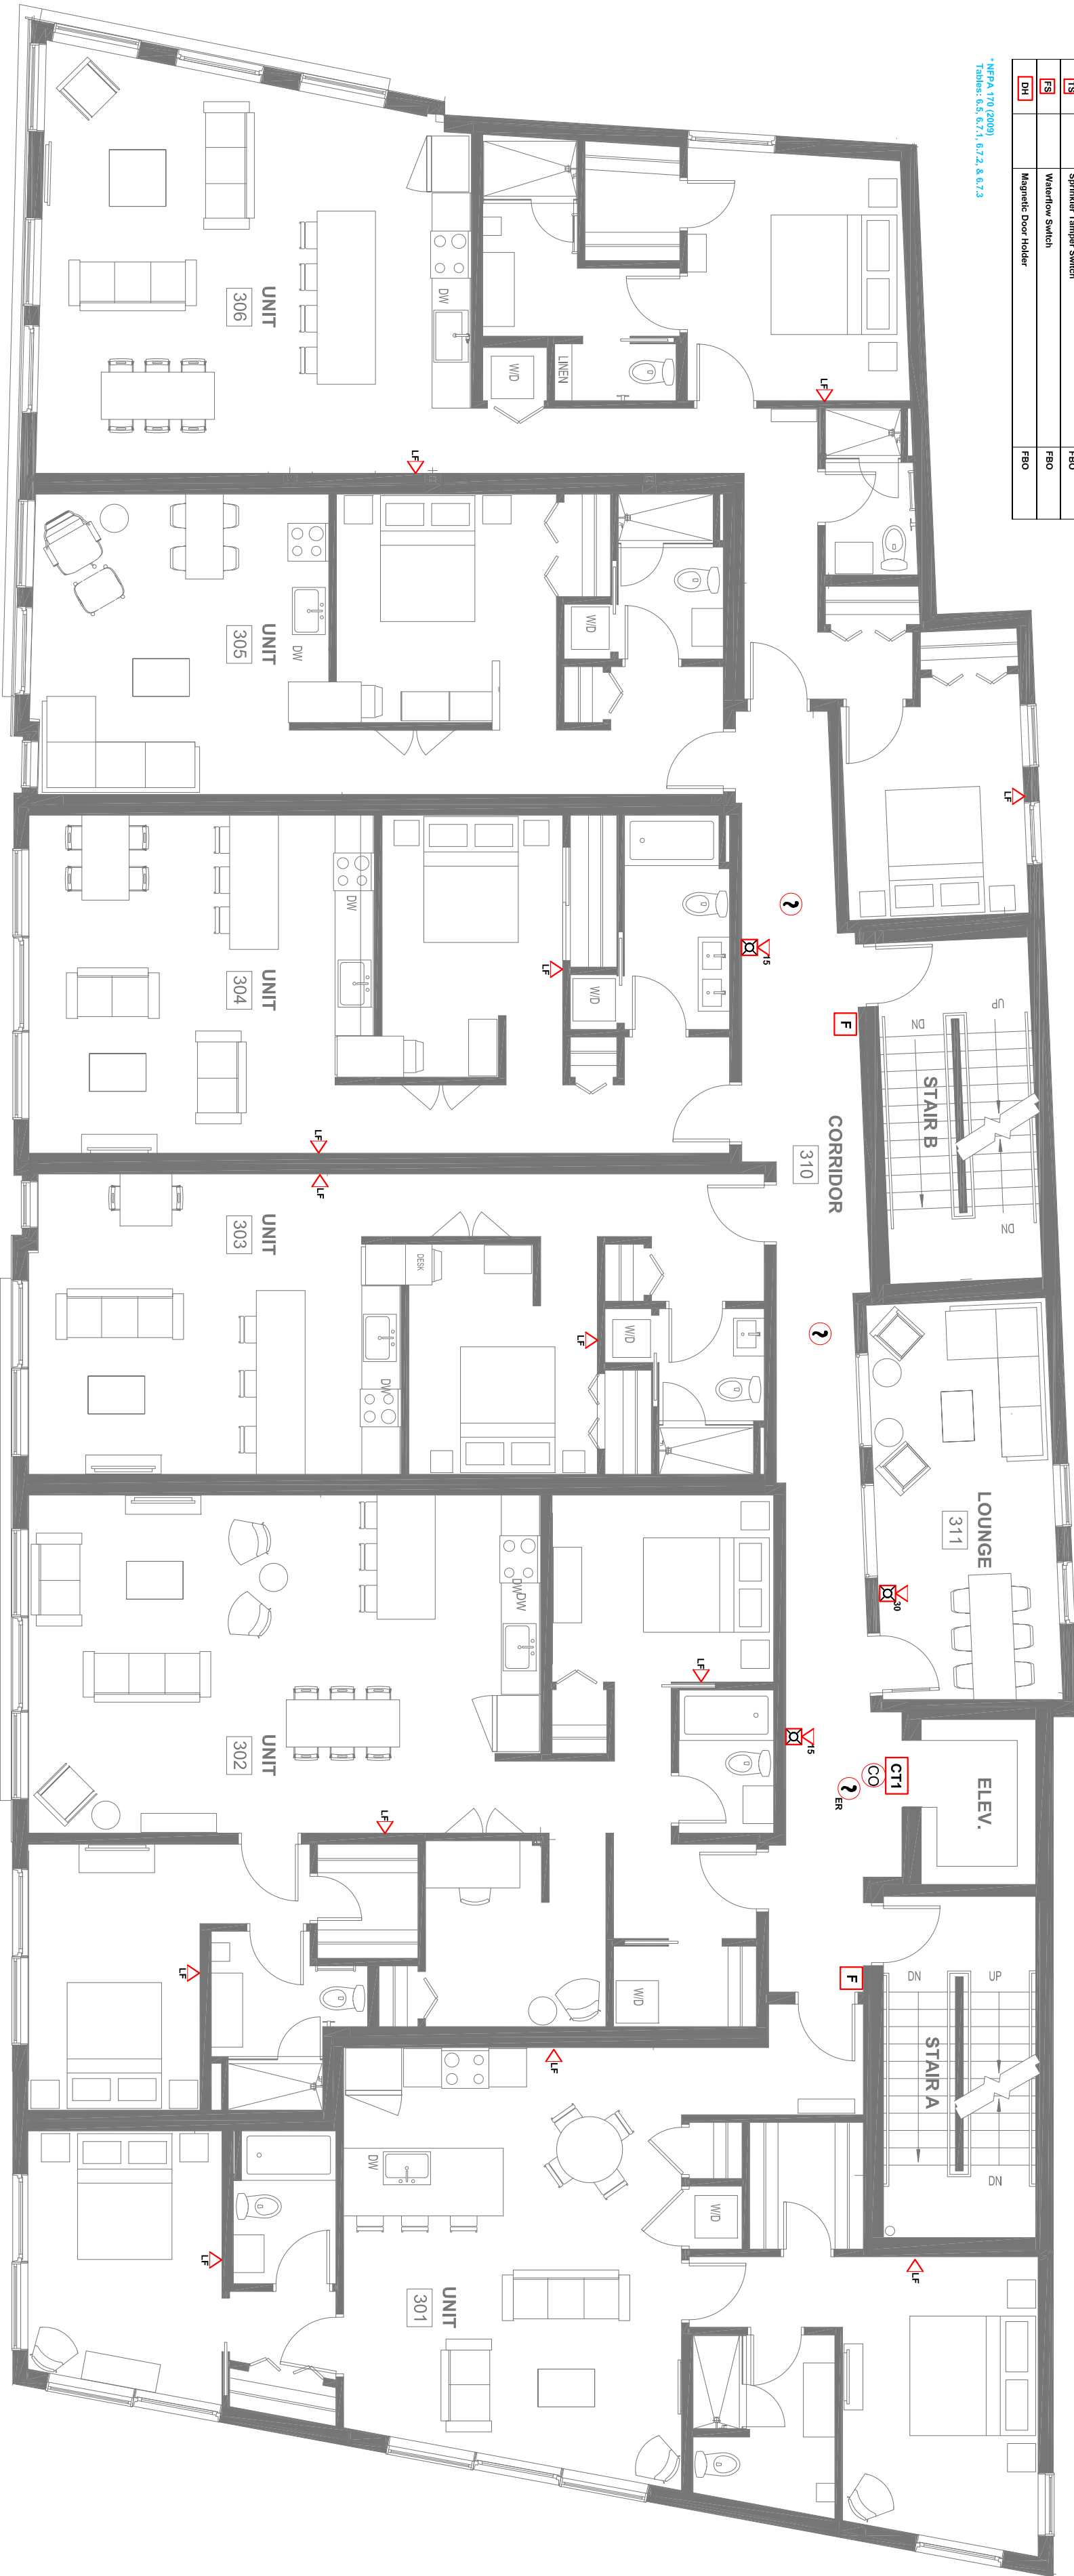

LEGEND:

PO No. 91348 Luminato Portland, ME Floor Plan 3rd Floor DWG No. FA-005			
SCALE: 1/8" = 1'0"			
0	Original Issue	1/17	ENH TRD
REV.	DESCRIPTION	DATE	DRWN: RVW'D:

JOB NAME: **Luminato Portland, Maine Tier II Floor Plan 3rd Floor**

Contractor: **Deblois Electric, Inc.**

R.B. Allen Co., Inc.
P.O. BOX 770
131 LAFAYETTE RD
NO. HAMPTON, NH 03862
1-800-256-7264

EST
EDWARDS SYSTEM TECHNOLOGY

DWG NAME: FA-005

Luminato Portland, ME Floor Plan 3rd Floor

DWG No: FA-005